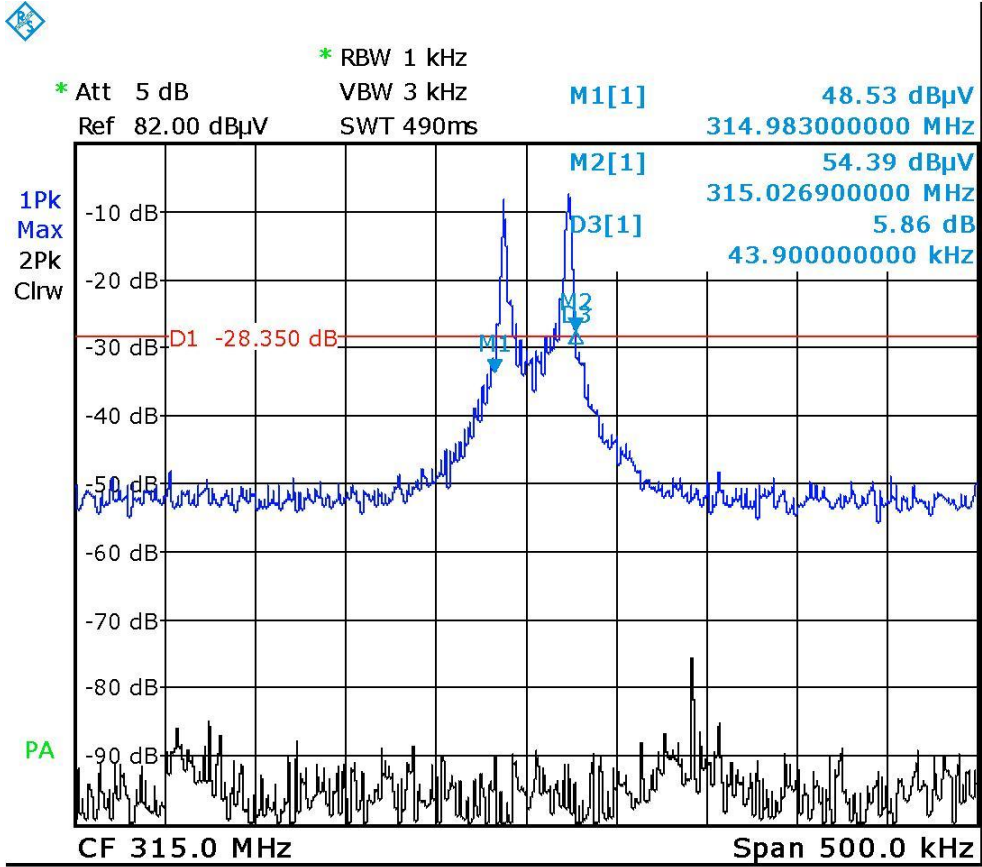

Annex no. 3

Occupied Bandwidth Plot

20 dB bandwidth

99 % bandwidth

close button

open button

panic button

tailgate button