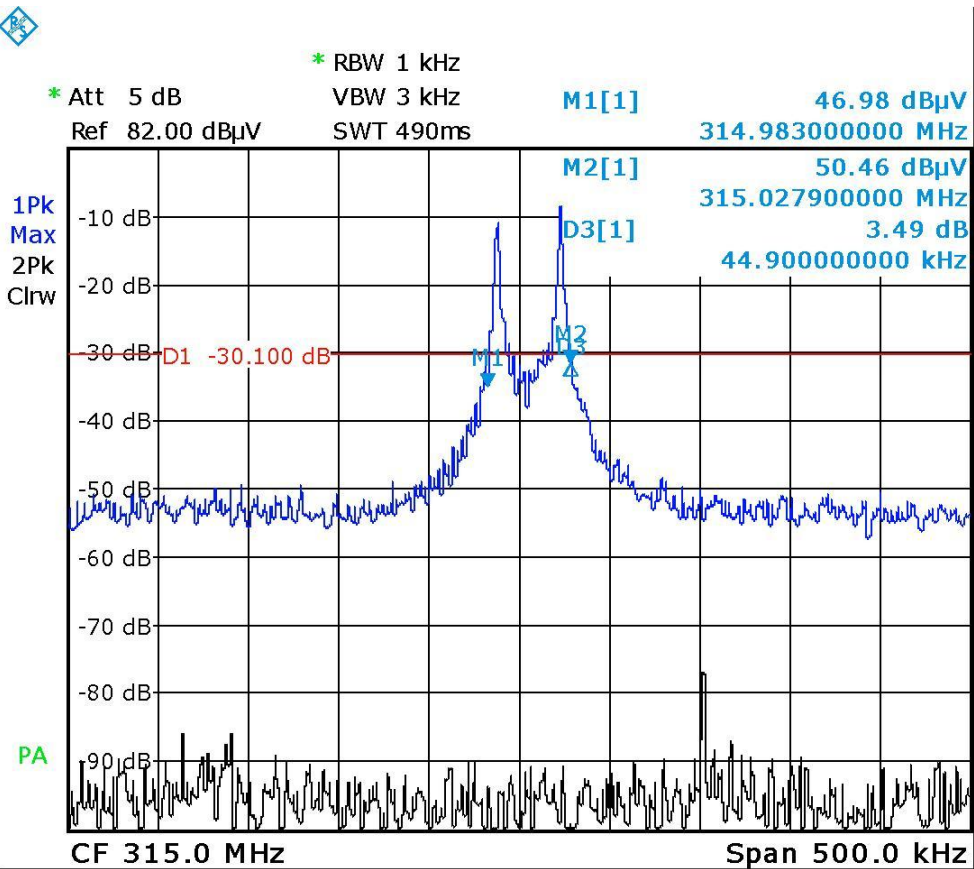

Annex no. 3

Occupied Bandwidth Plot

20 dB bandwidth

99 % bandwidth

close button

open button

panic button

tailgate button