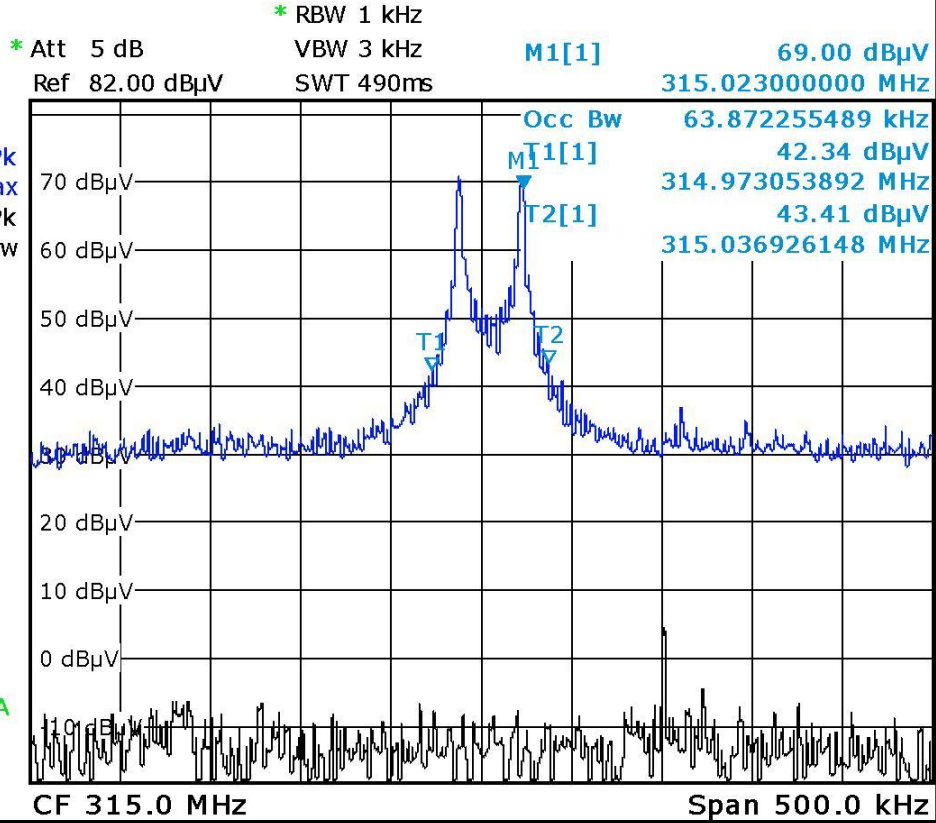

Annex no. 3

Occupied Bandwidth Plot

20 dB bandwidth

99 % bandwidth

close button

open button

panic button

tailgate button