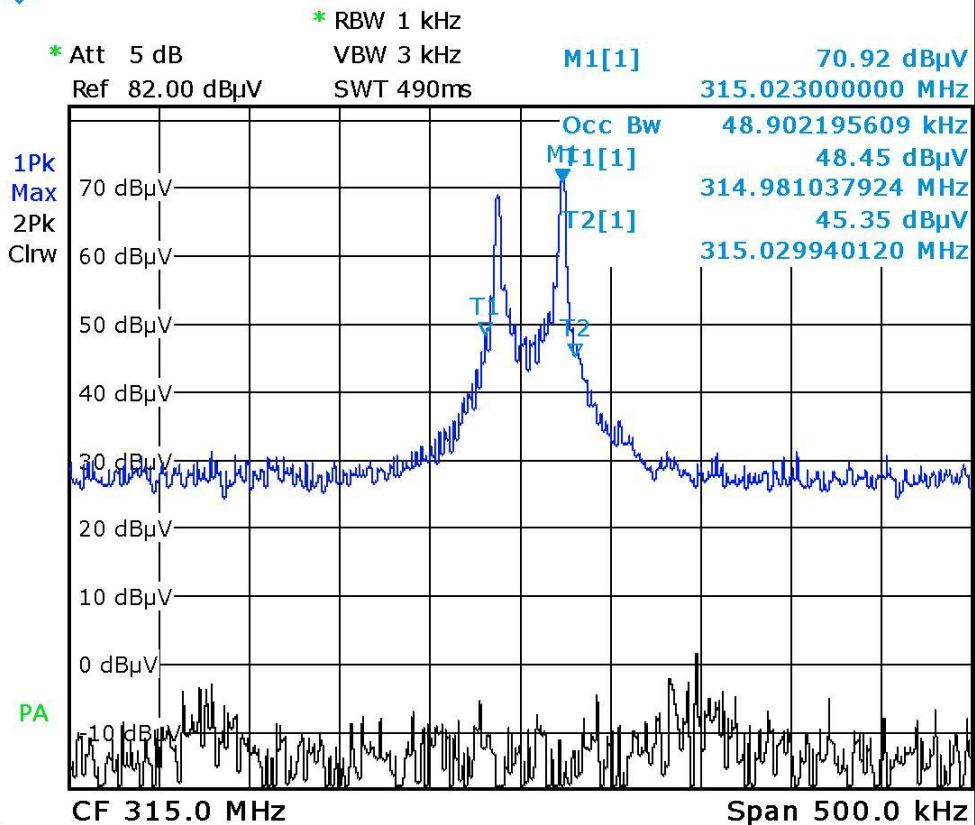

Annex no. 3

Occupied Bandwidth Plot

20 dB bandwidth

99 % bandwidth

close button

open button

panic button

tailgate button