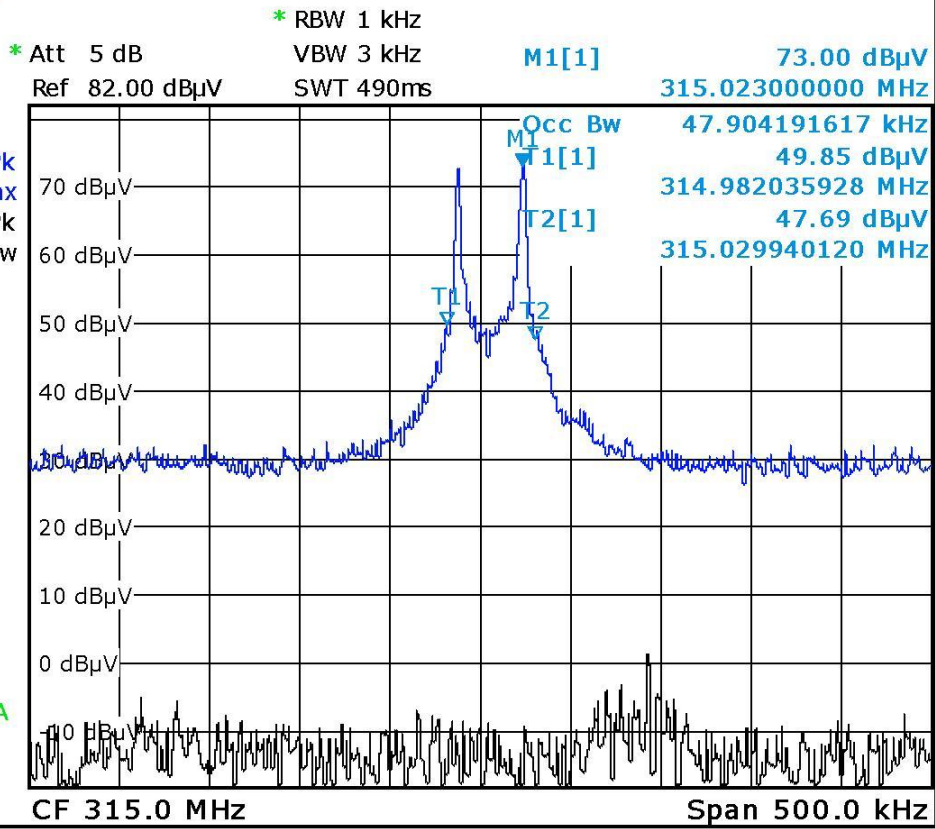

Annex no. 3

Occupied Bandwidth Plot

20 dB bandwidth

99 % bandwidth

close button

open button

panic button

tailgate button