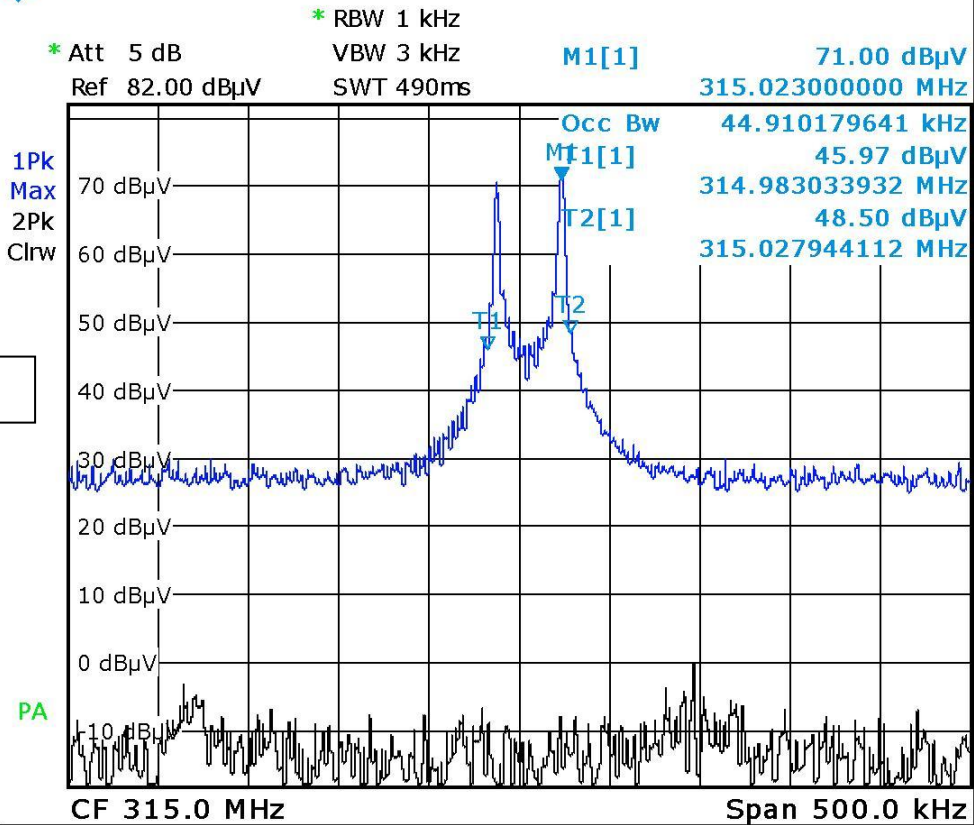

Annex no. 3

Occupied Bandwidth Plot

20 dB bandwidth

99 % bandwidth

close button

open button

panic button

tailgate button