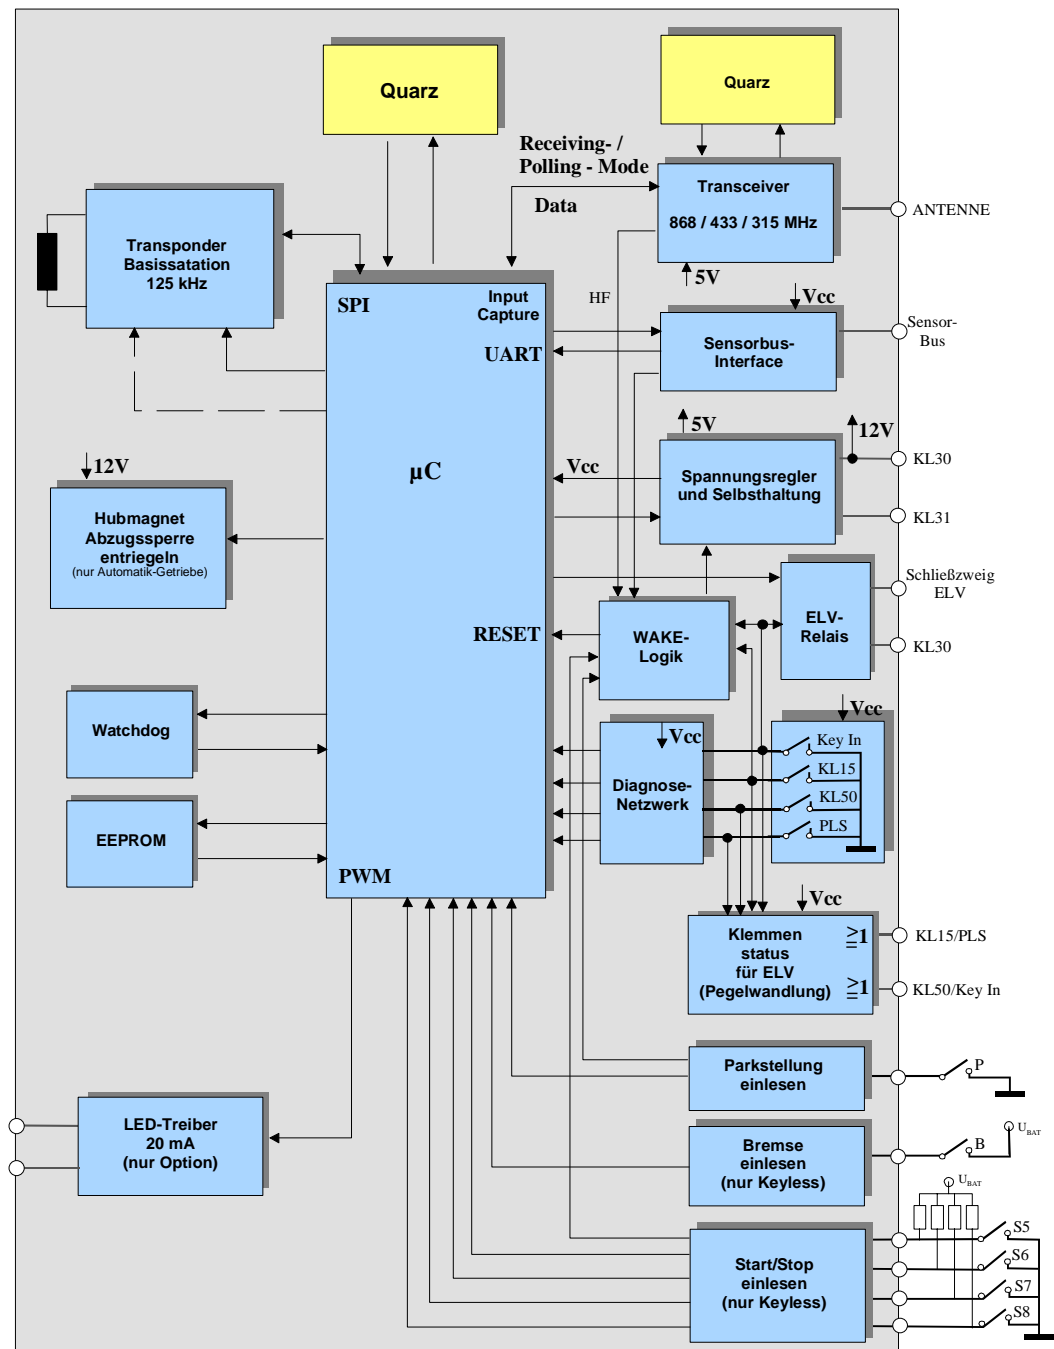

Block Diagram : Keyless Go FBS C6 EZS Typ 3330

Oscillator frequencies  
generated or used  
in the device:

µC: 8.0MHz / Transceiver: 12.73193MHz