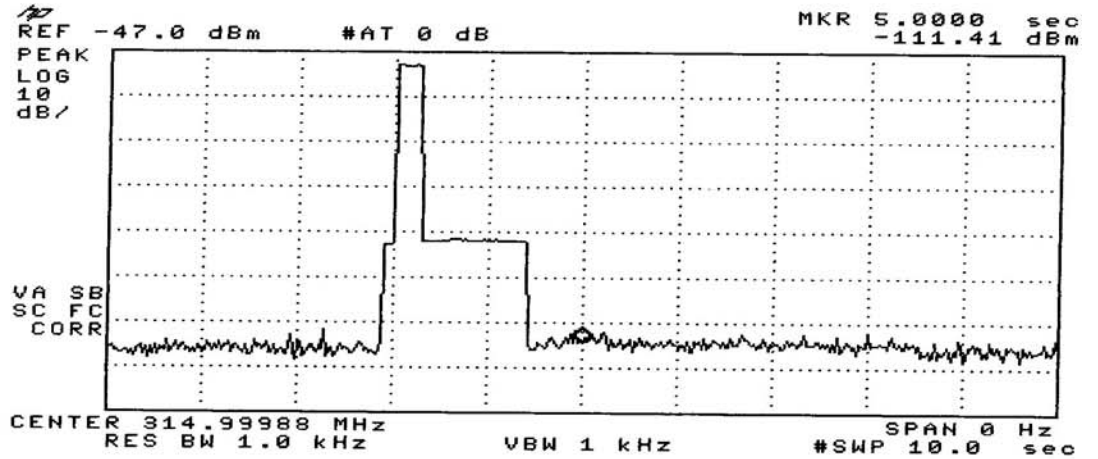

Key 3317 BASIS

15.231 (a) (1) A manually operated transmitter shall employ a switch that will automatically deactivate the transmitter within not more than 5 seconds of being released.

Panic Button

Lock Button

Unlock Button

TX_{ON} duration after pressing a key and keeping this key pressed!

Key 3317 KLG (Keyless Go)

15.231 (a) (1) A manually operated transmitter shall employ a switch that will automatically deactivate the transmitter within not more than 5 seconds of being released.