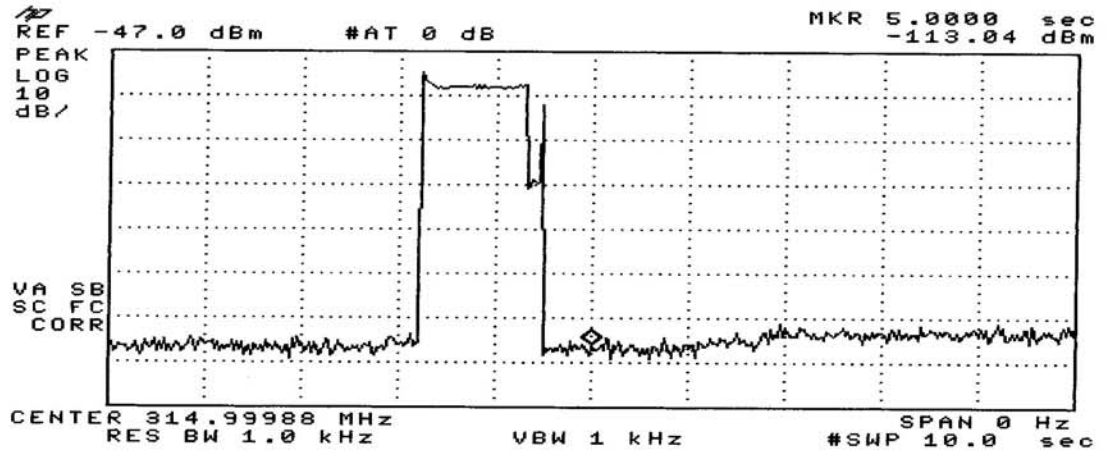

Key 3317 KLG (Keyless Go)

15.231 (a) (1) A manually operated transmitter shall employ a switch that will automatically deactivate the transmitter within not more than 5 seconds of being released.

Panic Button