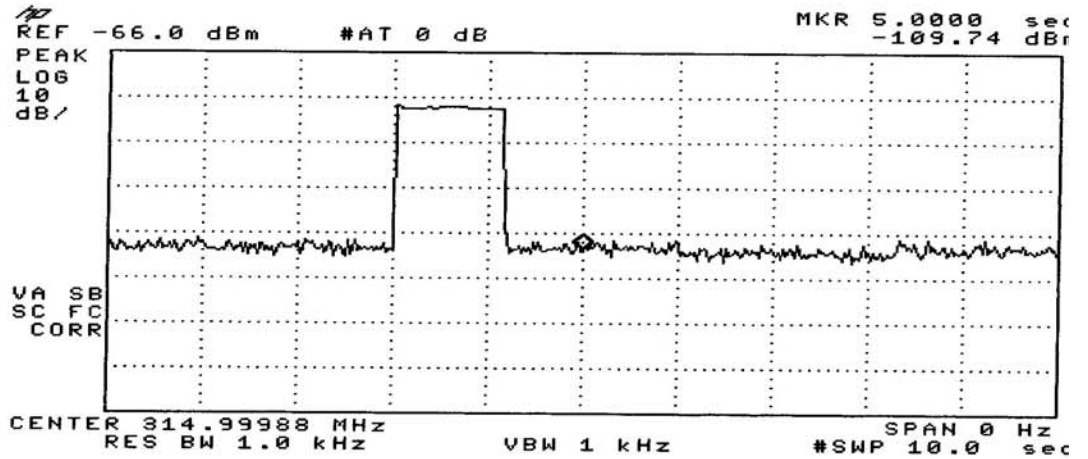

Key 3317 BASIS

15.231 (a) (1) A manually operated transmitter shall employ a switch that will automatically deactivate the transmitter within not more than 5 seconds of being released.

Panic Button

Lock Button

Unlock Button

TX_{ON} duration after pressing a key and keeping this key pressed!

Key 3317 KLG (Keyless Go)

15.231 (a) (1) A manually operated transmitter shall employ a switch that will automatically deactivate the transmitter within not more than 5 seconds of being released.