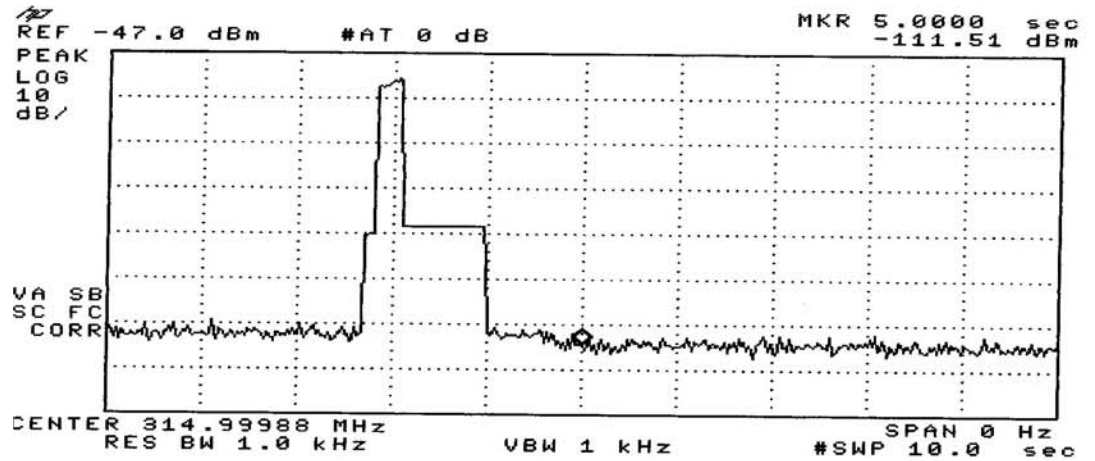

Key 3317 BASIS

15.231 (a) (1) A manually operated transmitter shall employ a switch that will automatically deactivate the transmitter within not more than 5 seconds of being released.

Panic Button

Lock Button

Unlock Button

TX_{ON} duration after pressing a key and keeping this key pressed!

Key 3317 KLG (Keyless Go)

15.231 (a) (1) A manually operated transmitter shall employ a switch that will automatically deactivate the transmitter within not more than 5 seconds of being released.