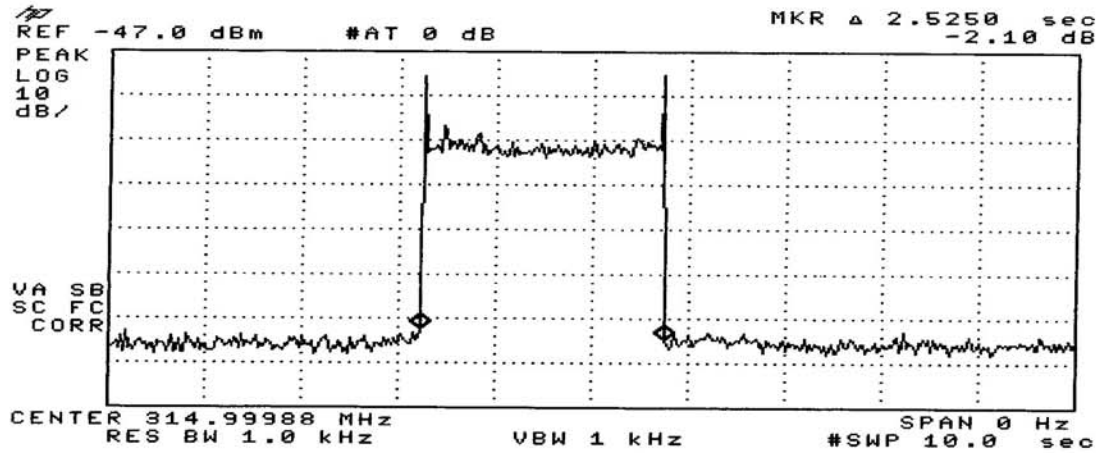

Lock Button