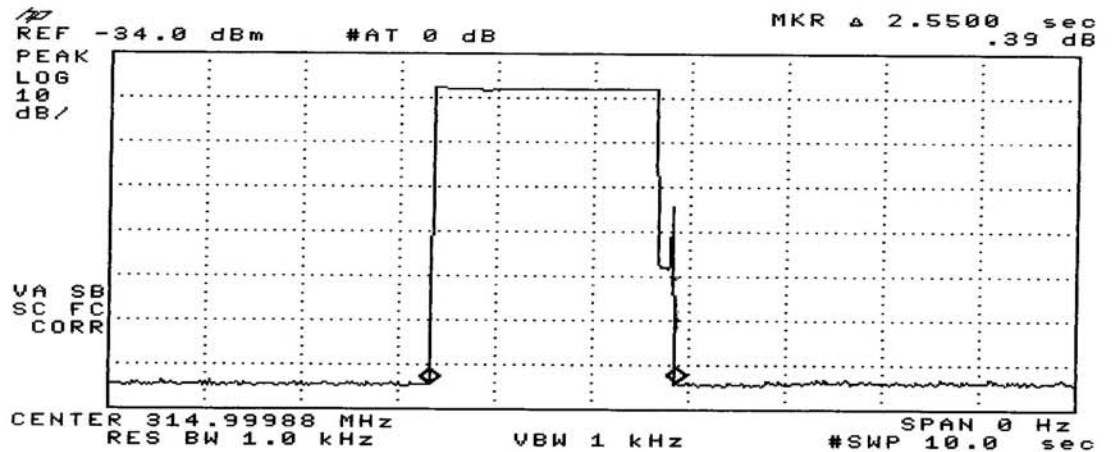

Unlock Button

TX_{ON} duration after pressing a key and keeping this key pressed!