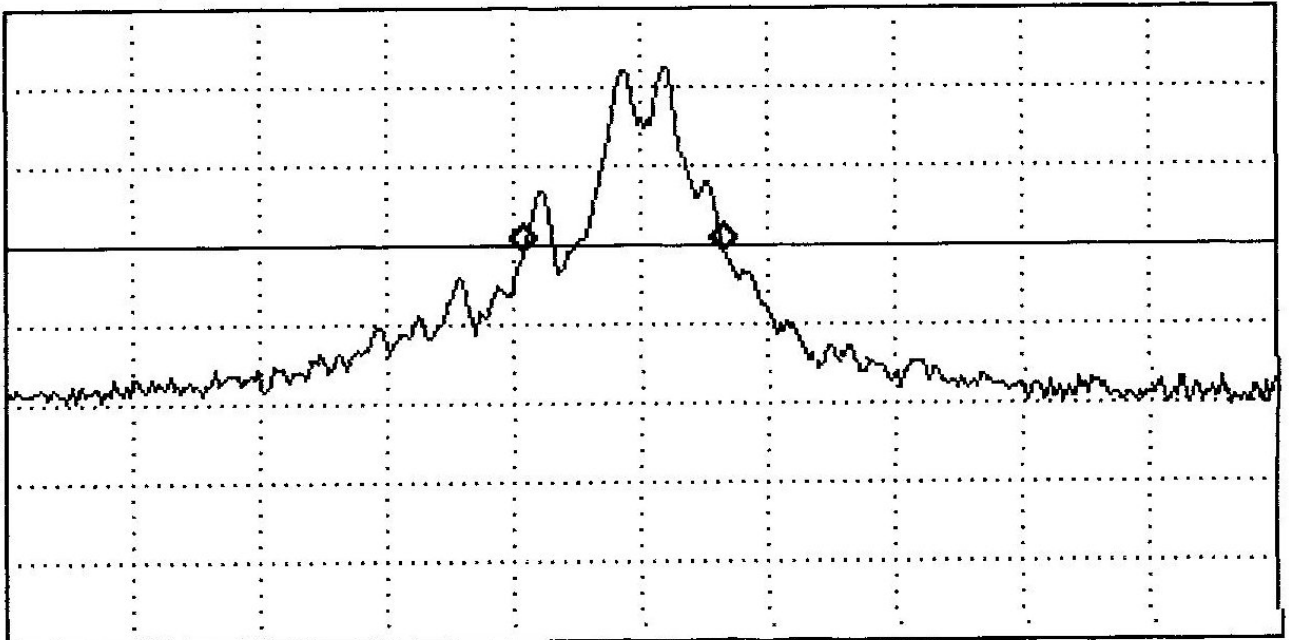

OCCUPIED BANDWIDTH PLOT
Key: 3317 BASIS

Key: 3317 KLG (Keyless Go)

12:16:30 21 JUN 2004

MKR Δ 158 kHz
.10 dB

REF 92.0 dB μ V AT 10 dB

PEAK
LOG
10
dB/

DL
62.0
dB μ V

VA SB
SC FC
CORR

CENTER 315.000 MHz
RES BW 10 kHz

VBW 10 kHz

SPAN 1.000 MHz
SWP 30.0 msec