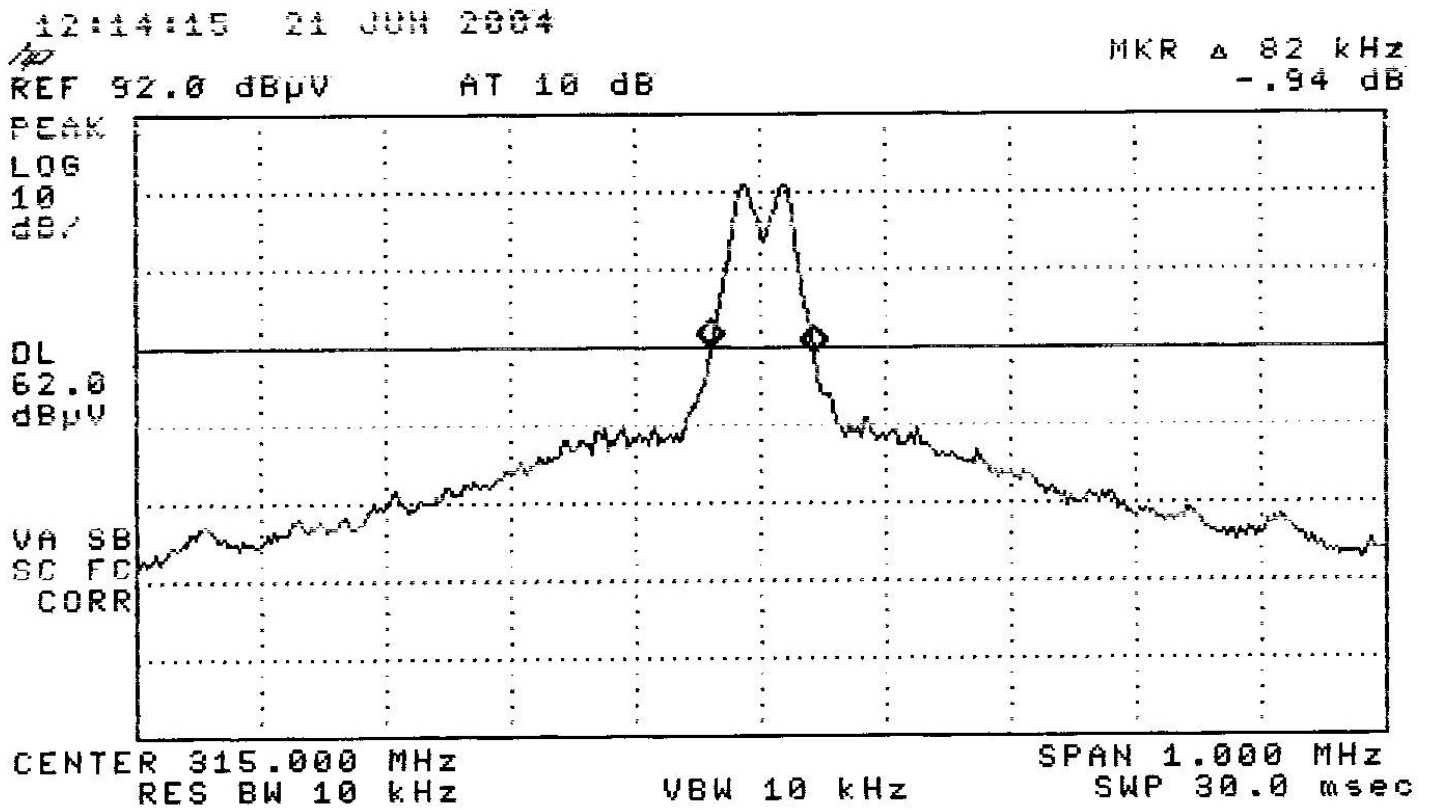

OCCUPIED BANDWIDTH PLOT
Key: 3317 BASIS

Key: 3317 KLG (Keyless Go)

12:16:30 21 JUN 2004

MKR Δ 158 kHz
.10 dB

REF 92.0 dB μ V AT 10 dB

PEAK
LOG
10
dB/

DL
62.0
dB μ V

VA SB
SC FC
CORR

CENTER 315.000 MHz
RES BW 10 kHz

VBW 10 kHz

SPAN 1.000 MHz
SWP 30.0 msec