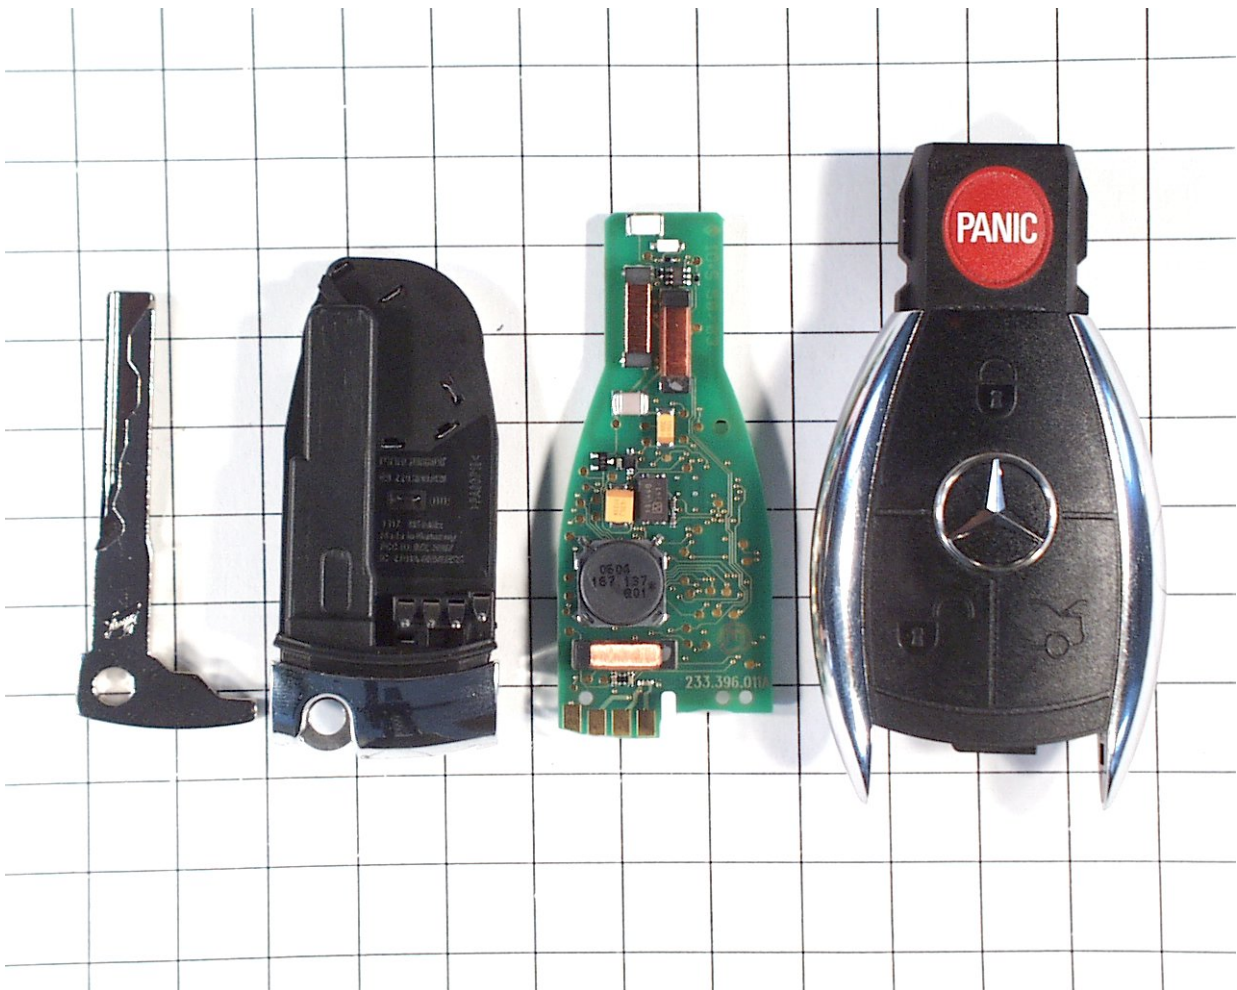

Internal Photographs of the Equipment Under Test
INTERNAL UPPER SIDE PHOTO
Key: 3317 KLG (keyless Go)

INTERNAL LOWER SIDE PHOTO

Internal Photographs of the Equipment Under Test
INTERNAL UPPER SIDE PHOTO
Key: 3317 Basis

INTERNAL LOWER SIDE PHOTO