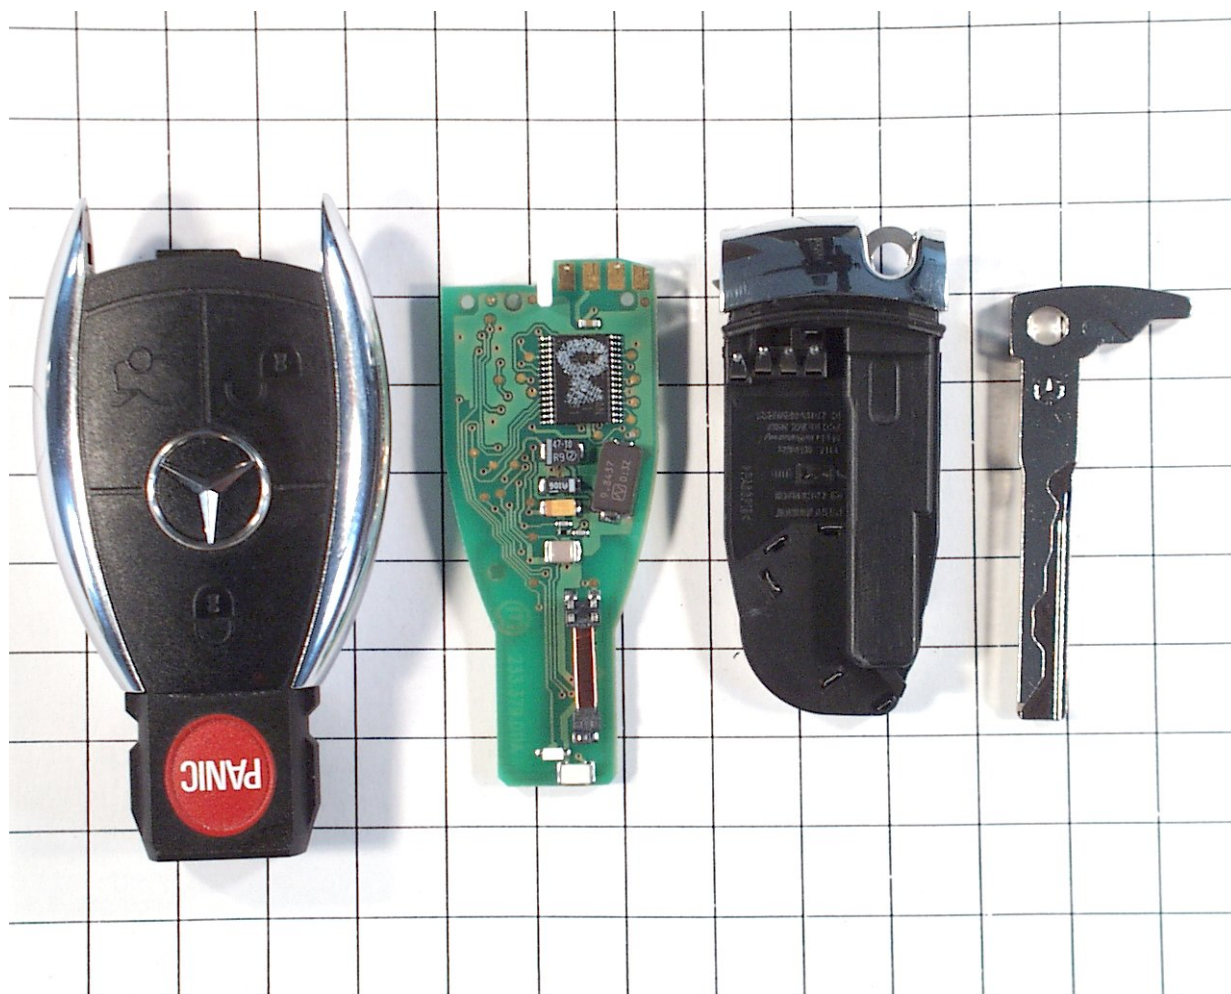

Internal Photographs of the Equipment Under Test
INTERNAL UPPER SIDE PHOTO
Key: 3317 KLG (keyless Go)

INTERNAL LOWER SIDE PHOTO

Internal Photographs of the Equipment Under Test
INTERNAL UPPER SIDE PHOTO
Key: 3317 Basis

INTERNAL LOWER SIDE PHOTO