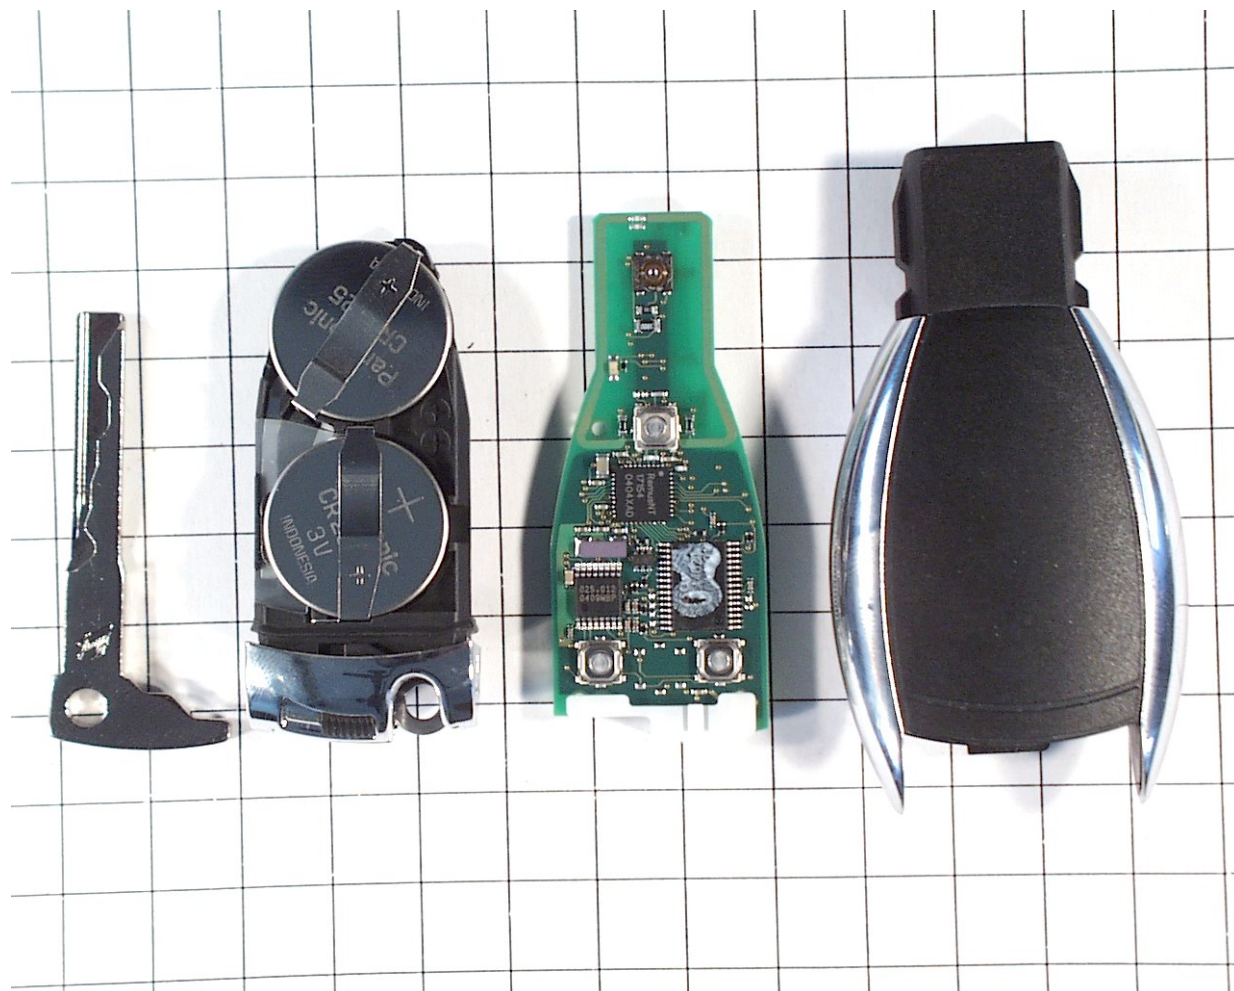

Internal Photographs of the Equipment Under Test
INTERNAL UPPER SIDE PHOTO
Key: 3317 KLG (keyless Go)

INTERNAL LOWER SIDE PHOTO

Internal Photographs of the Equipment Under Test
INTERNAL UPPER SIDE PHOTO
Key: 3317 Basis

INTERNAL LOWER SIDE PHOTO