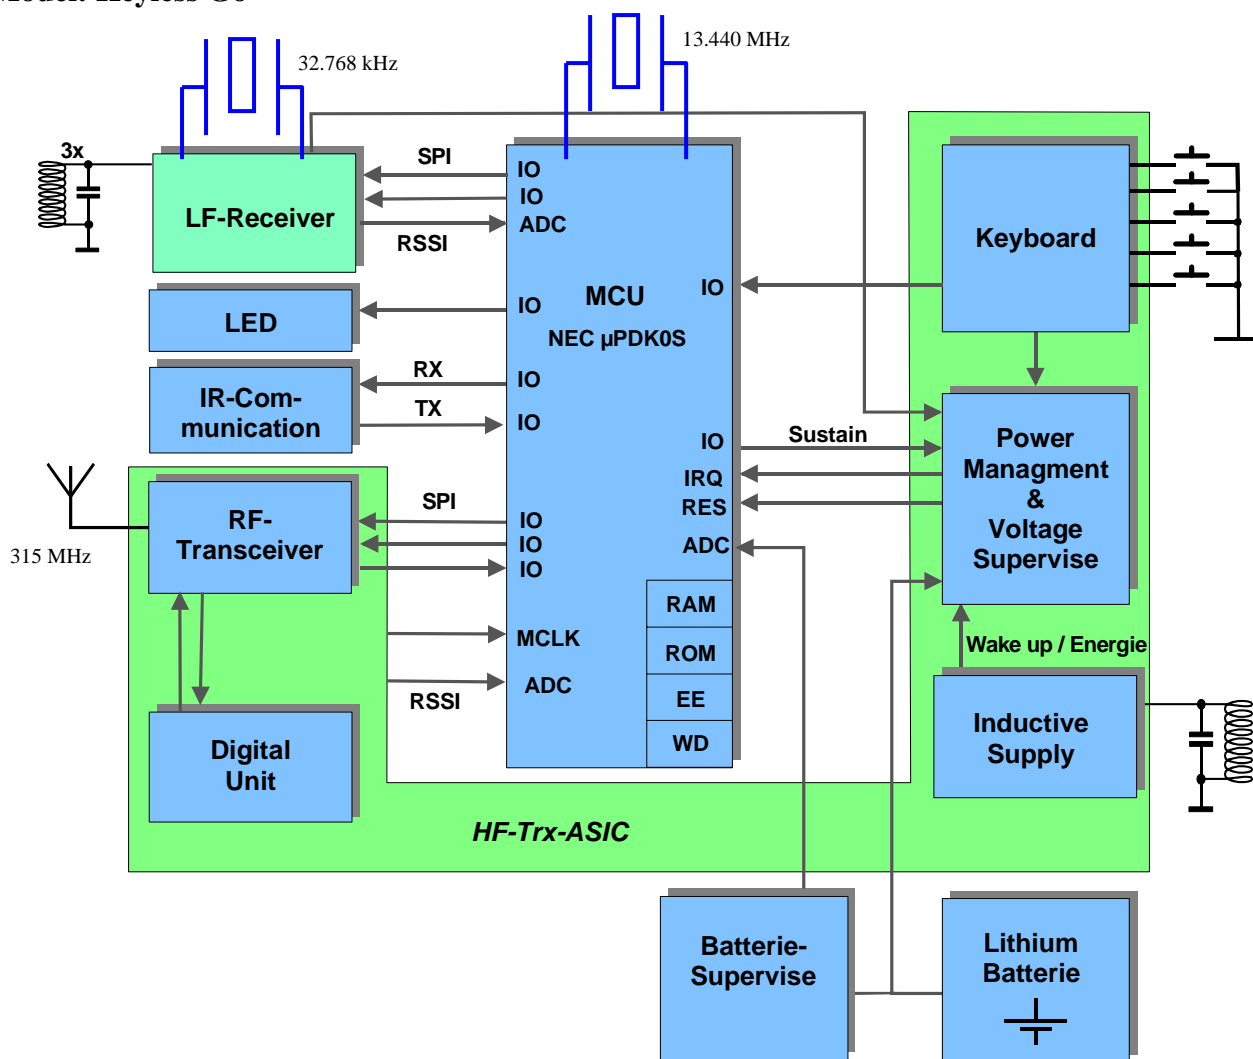

Block Diagram : **Key, 3317 BASIS / 3317 KLG**

Model: Keyless Go

Oscillator frequencies
generated or used
in the device: :

3317 KLG Keyless Go
315.00MHz / 13.440MHz / 32.768kHz

Model: Basic

Oscillator frequencies
generated or used
in the device: :

3317 BASIS
9.84375MHz / 315 MHz