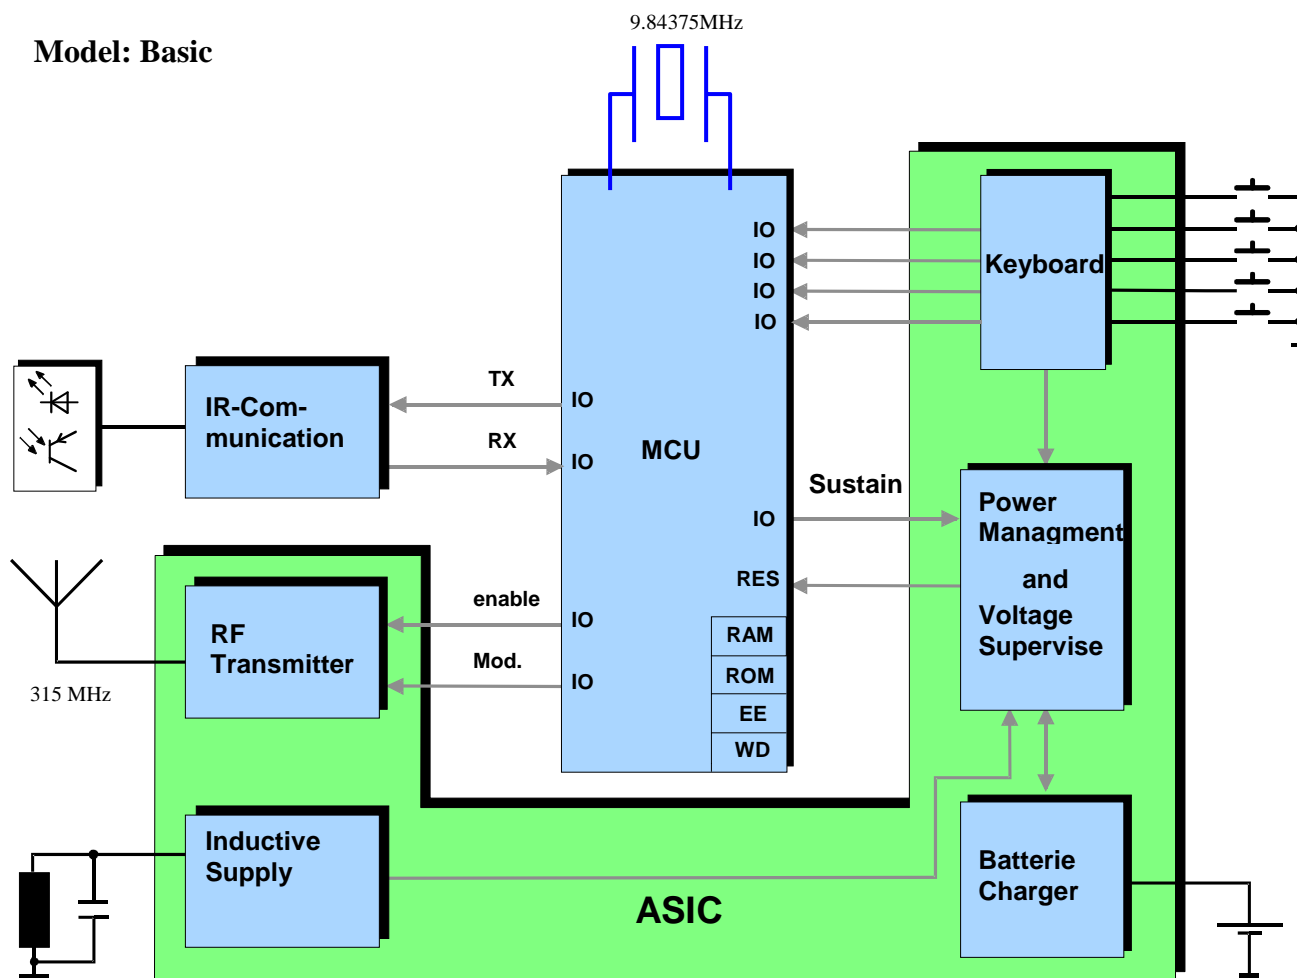

Block Diagram : **Key, 3317 BASIS / 3317 KLG**

Model: Keyless Go

Oscillator frequencies
generated or used
in the device: :

3317 KLG Keyless Go
315.00MHz / 13.440MHz / 32.768kHz

Model: Basic

Oscillator frequencies
generated or used
in the device: :

3317 BASIS
9.84375MHz / 315 MHz