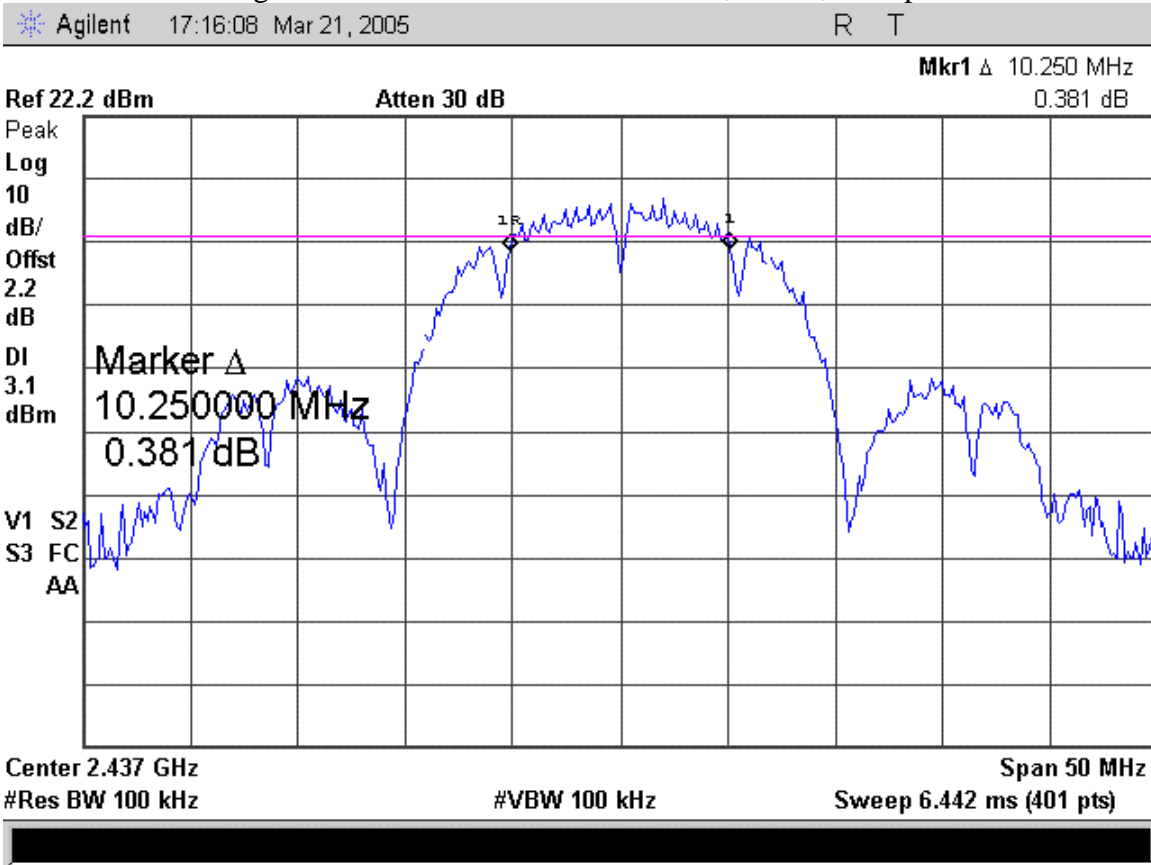

6dB Bandwidth Plots

Figure 1: 6 dB Bandwidth – Channel 6, BPSK, 1 Mbps

Figure 2: 6 dB Bandwidth – Channel 6, QPSK, 2 Mbps

Figure 3: 6 dB Bandwidth – Channel 6, CCK, 11 Mbps

Figure 4: 6 dB Bandwidth – Channel 6, OFDM, 54 Mbps

Figure 5: 6 dB Bandwidth – Channel 1, BPSK, 1 Mbps

Figure 6: 6 dB Bandwidth – Channel 1, QPSK, 2 Mbps

Figure 7: 6 dB Bandwidth – Channel 1, CCK, 11 Mbps

Figure 8: 6 dB Bandwidth – Channel 1, OFDM, 54 Mbps