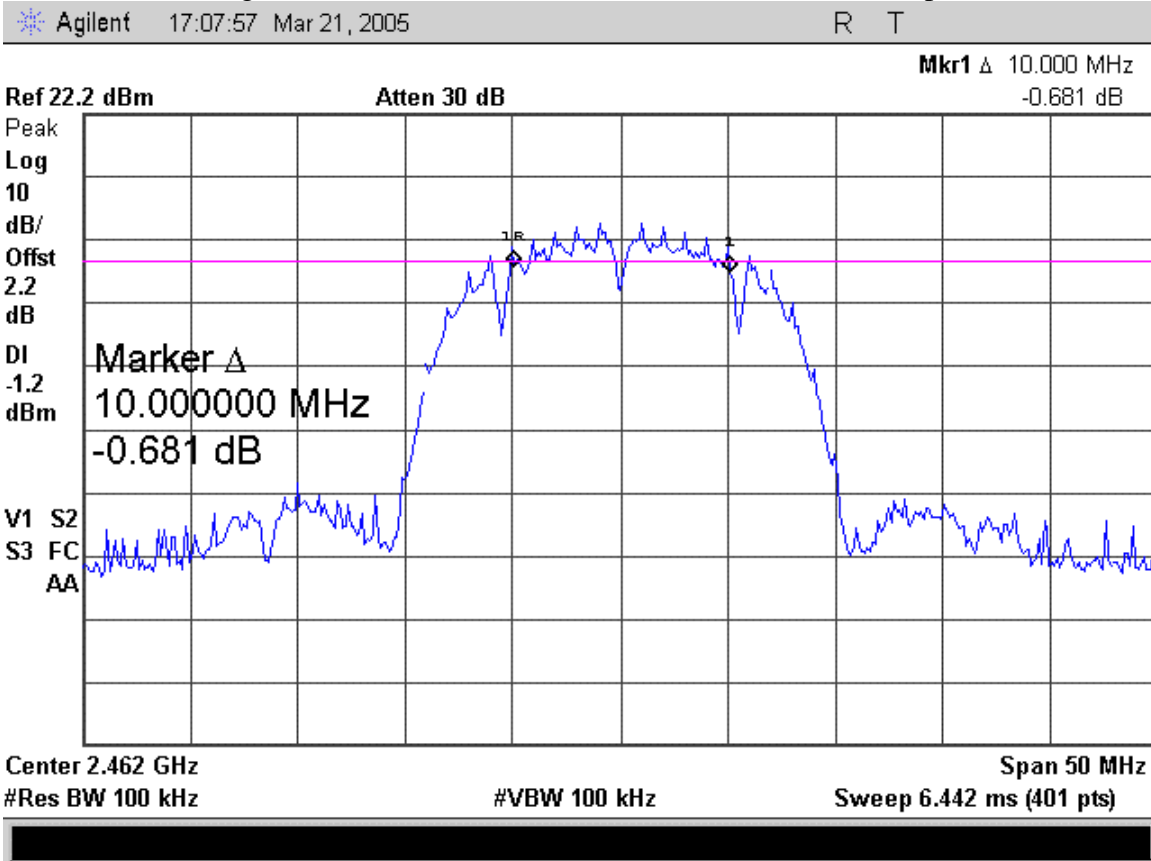

6dB Bandwidth Plots

Figure 1: 6 dB Bandwidth – Channel 6, BPSK, 1 Mbps

Figure 2: 6 dB Bandwidth – Channel 6, QPSK, 2 Mbps

Figure 3: 6 dB Bandwidth – Channel 6, CCK, 11 Mbps

Figure 4: 6 dB Bandwidth – Channel 6, OFDM, 54 Mbps

Figure 9: 6 dB Bandwidth – Channel 11, BPSK, 1 Mbps

Figure 10: 6 dB Bandwidth – Channel 11, QPSK, 2 Mbps

Figure 11: 6 dB Bandwidth – Channel 11, CCK, 11 Mbps

Figure 12: 6 dB Bandwidth – Channel 11, OFDM, 54 Mbps