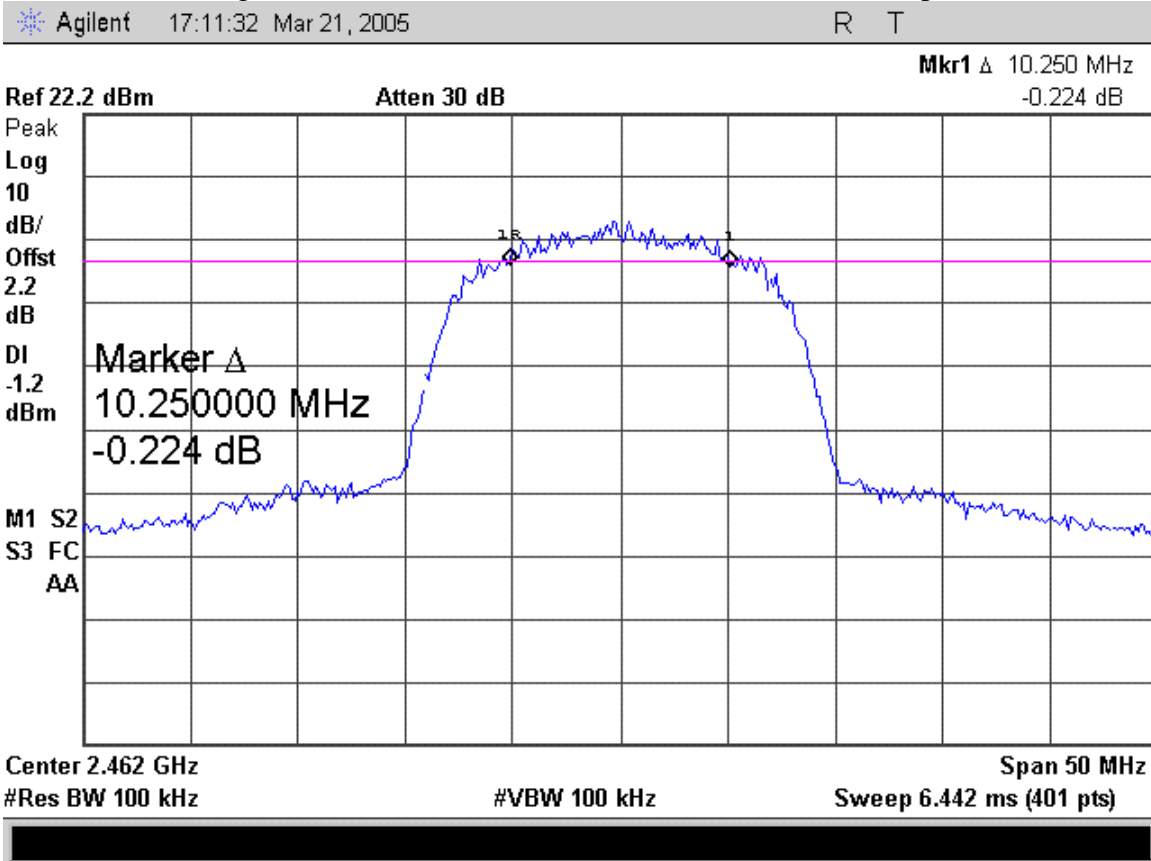

6dB Bandwidth Plots

Figure 1: 6 dB Bandwidth – Channel 6, BPSK, 1 Mbps

Figure 2: 6 dB Bandwidth – Channel 6, QPSK, 2 Mbps

Figure 3: 6 dB Bandwidth – Channel 6, CCK, 11 Mbps

Figure 4: 6 dB Bandwidth – Channel 6, OFDM, 54 Mbps

Figure 9: 6 dB Bandwidth – Channel 11, BPSK, 1 Mbps

Figure 10: 6 dB Bandwidth – Channel 11, QPSK, 2 Mbps

Figure 11: 6 dB Bandwidth – Channel 11, CCK, 11 Mbps

Figure 12: 6 dB Bandwidth – Channel 11, OFDM, 54 Mbps