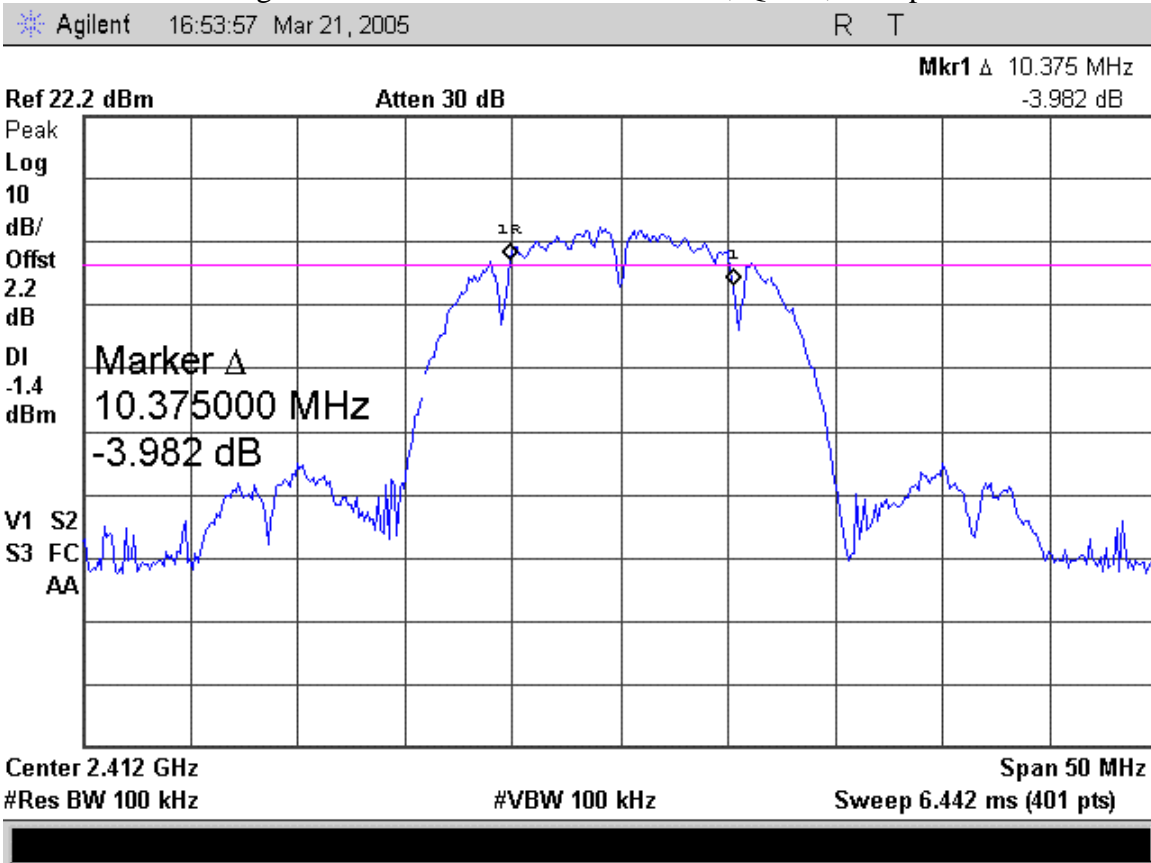

6dB Bandwidth Plots

Figure 1: 6 dB Bandwidth – Channel 6, BPSK, 1 Mbps

Figure 2: 6 dB Bandwidth – Channel 6, QPSK, 2 Mbps

Figure 3: 6 dB Bandwidth – Channel 6, CCK, 11 Mbps

Figure 4: 6 dB Bandwidth – Channel 6, OFDM, 54 Mbps

Figure 5: 6 dB Bandwidth – Channel 1, BPSK, 1 Mbps

Figure 6: 6 dB Bandwidth – Channel 1, QPSK, 2 Mbps

Figure 7: 6 dB Bandwidth – Channel 1, CCK, 11 Mbps

Figure 8: 6 dB Bandwidth – Channel 1, OFDM, 54 Mbps