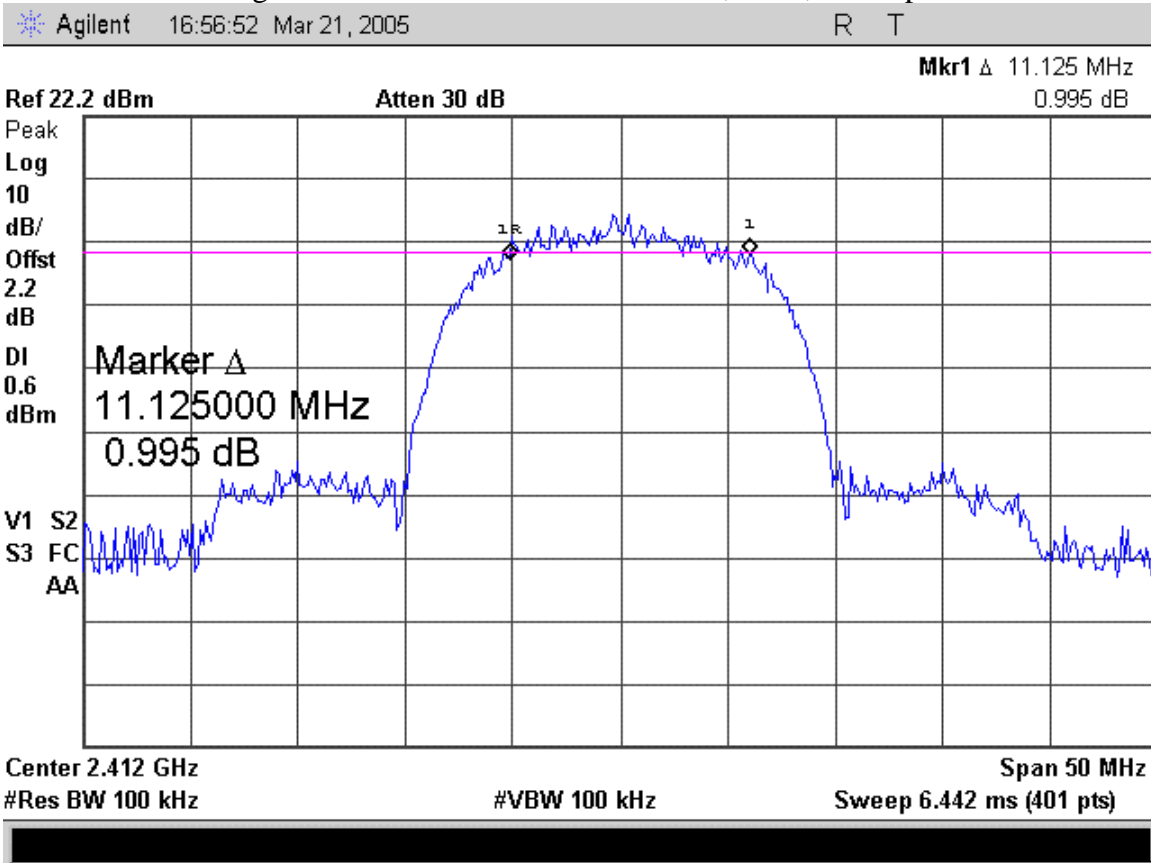

6dB Bandwidth Plots

Figure 1: 6 dB Bandwidth – Channel 6, BPSK, 1 Mbps

Figure 2: 6 dB Bandwidth – Channel 6, QPSK, 2 Mbps

Figure 3: 6 dB Bandwidth – Channel 6, CCK, 11 Mbps

Figure 4: 6 dB Bandwidth – Channel 6, OFDM, 54 Mbps

Figure 5: 6 dB Bandwidth – Channel 1, BPSK, 1 Mbps

Figure 6: 6 dB Bandwidth – Channel 1, QPSK, 2 Mbps

Figure 7: 6 dB Bandwidth – Channel 1, CCK, 11 Mbps

Figure 8: 6 dB Bandwidth – Channel 1, OFDM, 54 Mbps