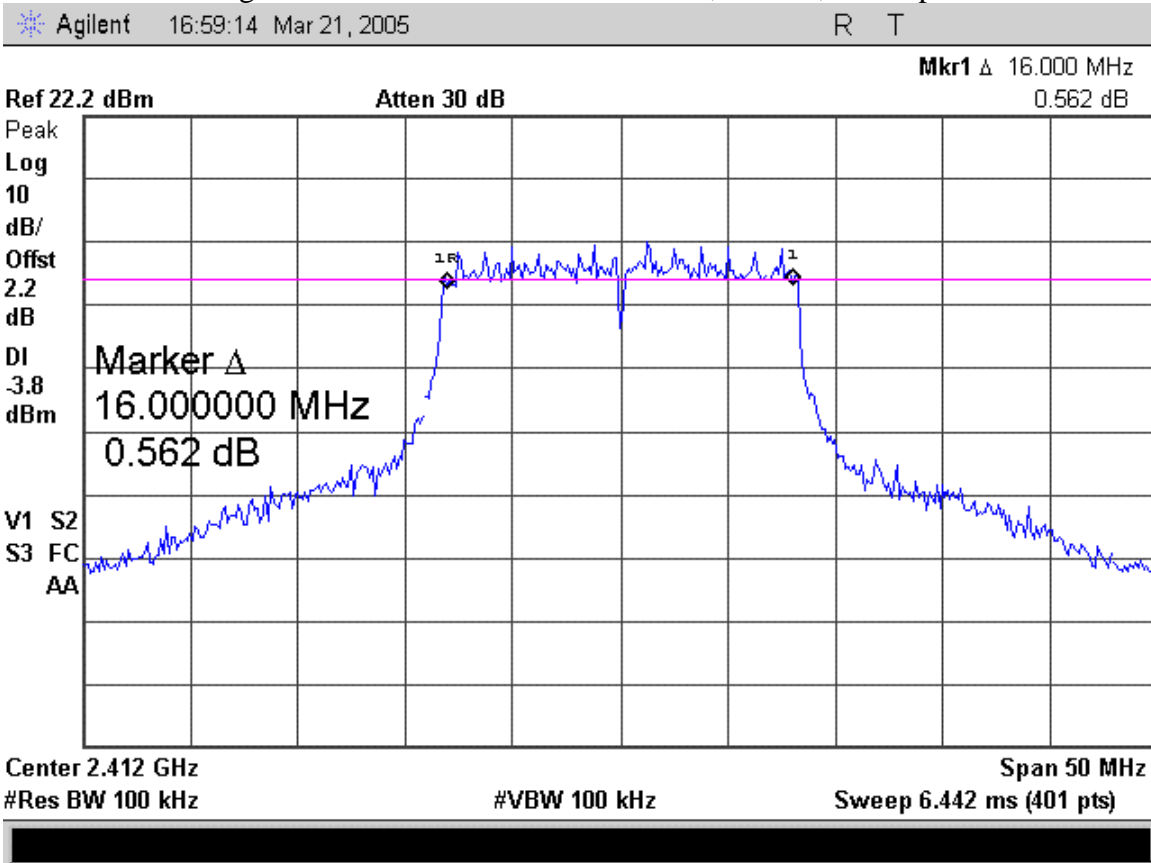

6dB Bandwidth Plots

Figure 1: 6 dB Bandwidth – Channel 6, BPSK, 1 Mbps

Figure 2: 6 dB Bandwidth – Channel 6, QPSK, 2 Mbps

Figure 3: 6 dB Bandwidth – Channel 6, CCK, 11 Mbps

Figure 4: 6 dB Bandwidth – Channel 6, OFDM, 54 Mbps

Figure 5: 6 dB Bandwidth – Channel 1, BPSK, 1 Mbps

Figure 6: 6 dB Bandwidth – Channel 1, QPSK, 2 Mbps

Figure 7: 6 dB Bandwidth – Channel 1, CCK, 11 Mbps

Figure 8: 6 dB Bandwidth – Channel 1, OFDM, 54 Mbps