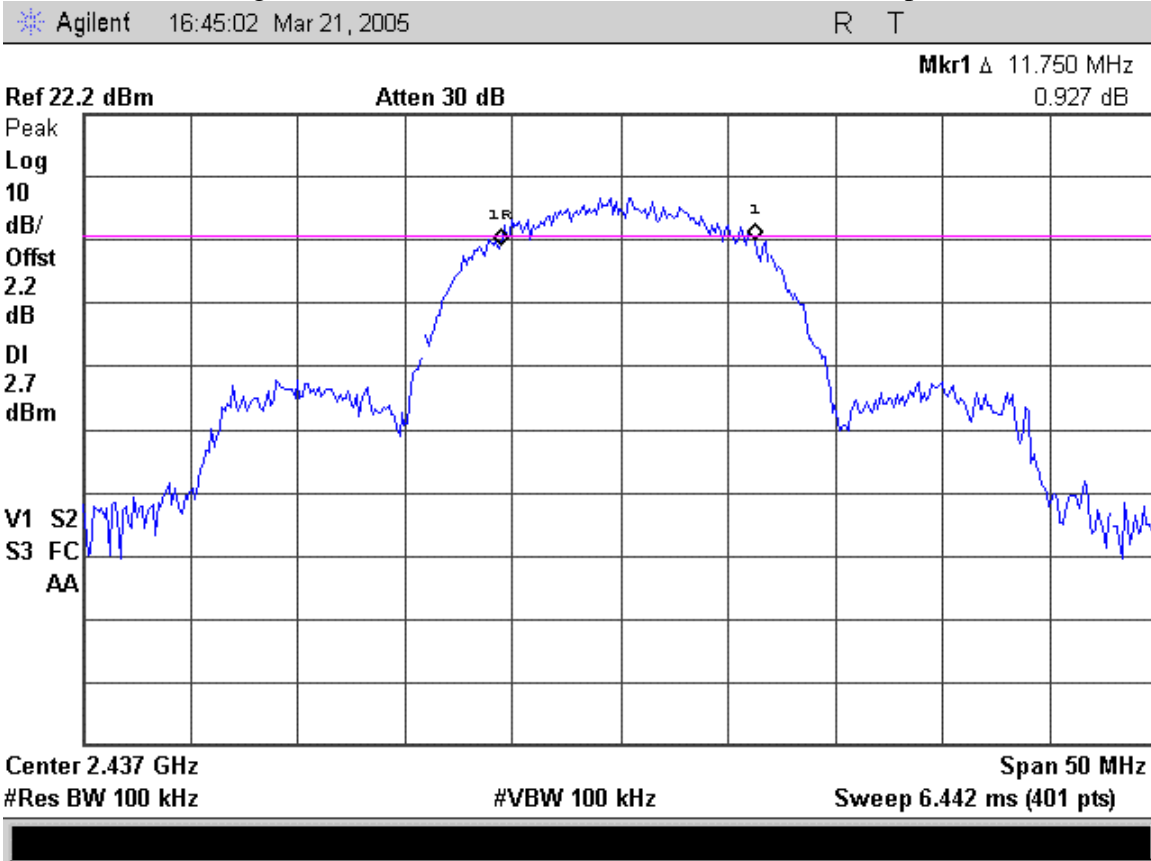

6dB Bandwidth Plots

Figure 1: 6 dB Bandwidth – Channel 6, BPSK, 1 Mbps

Figure 2: 6 dB Bandwidth – Channel 6, QPSK, 2 Mbps

Figure 3: 6 dB Bandwidth – Channel 6, CCK, 11 Mbps

Figure 4: 6 dB Bandwidth – Channel 6, OFDM, 54 Mbps

Figure 5: 6 dB Bandwidth – Channel 1, BPSK, 1 Mbps

Figure 6: 6 dB Bandwidth – Channel 1, QPSK, 2 Mbps

Figure 7: 6 dB Bandwidth – Channel 1, CCK, 11 Mbps

Figure 8: 6 dB Bandwidth – Channel 1, OFDM, 54 Mbps