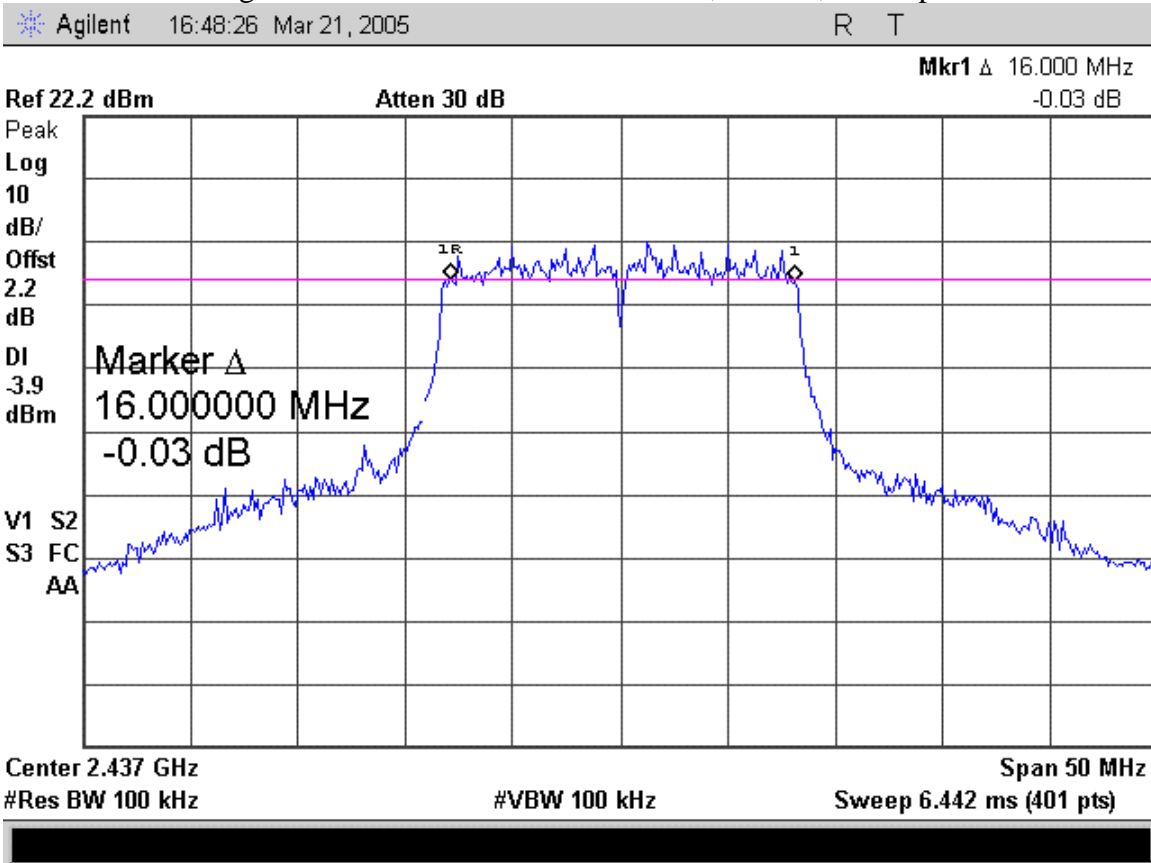

6dB Bandwidth Plots

Figure 1: 6 dB Bandwidth – Channel 6, BPSK, 1 Mbps

Figure 2: 6 dB Bandwidth – Channel 6, QPSK, 2 Mbps

Figure 3: 6 dB Bandwidth – Channel 6, CCK, 11 Mbps

Figure 4: 6 dB Bandwidth – Channel 6, OFDM, 54 Mbps

Figure 5: 6 dB Bandwidth – Channel 1, BPSK, 1 Mbps

Figure 6: 6 dB Bandwidth – Channel 1, QPSK, 2 Mbps

Figure 7: 6 dB Bandwidth – Channel 1, CCK, 11 Mbps

Figure 8: 6 dB Bandwidth – Channel 1, OFDM, 54 Mbps