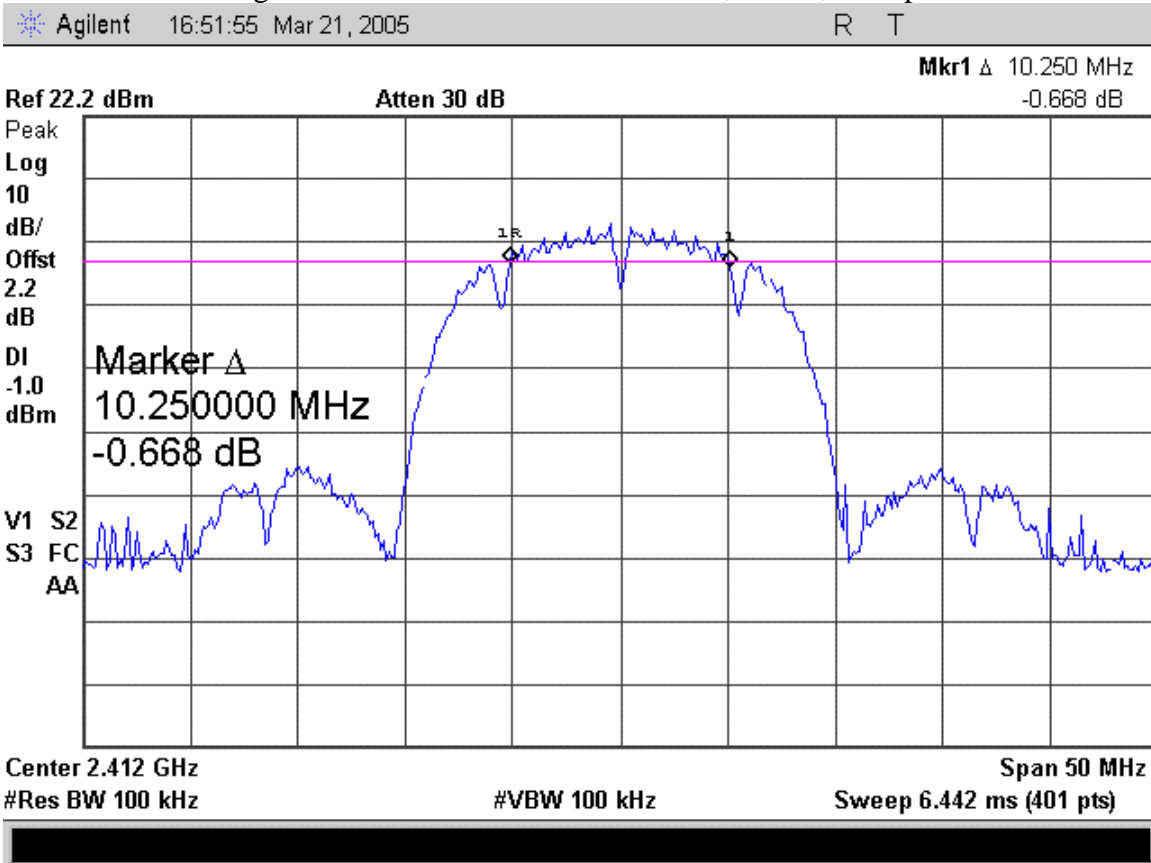

6dB Bandwidth Plots

Figure 1: 6 dB Bandwidth – Channel 6, BPSK, 1 Mbps

Figure 2: 6 dB Bandwidth – Channel 6, QPSK, 2 Mbps

Figure 3: 6 dB Bandwidth – Channel 6, CCK, 11 Mbps

Figure 4: 6 dB Bandwidth – Channel 6, OFDM, 54 Mbps

Figure 5: 6 dB Bandwidth – Channel 1, BPSK, 1 Mbps

Figure 6: 6 dB Bandwidth – Channel 1, QPSK, 2 Mbps

Figure 7: 6 dB Bandwidth – Channel 1, CCK, 11 Mbps

Figure 8: 6 dB Bandwidth – Channel 1, OFDM, 54 Mbps