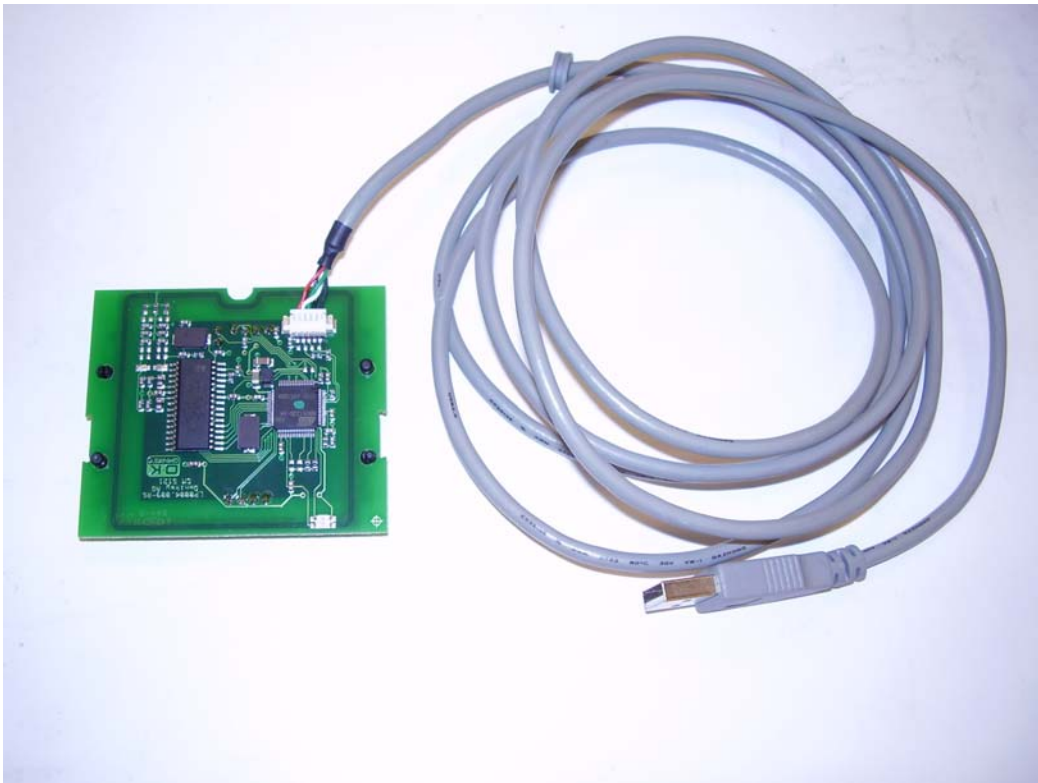

LEXMARK INTERNATIONAL INC.

TRADE NAME: Proximity Card Reader

REGULATORY TYPE/MODEL NUMBER: LEX-M05-001

FCC ID: IYLLEXM05001

EUT PHOTOS

Top side of EUT.

Bottom side of EUT.

Detailed top view of EUT.

Detailed bottom view of EUT.