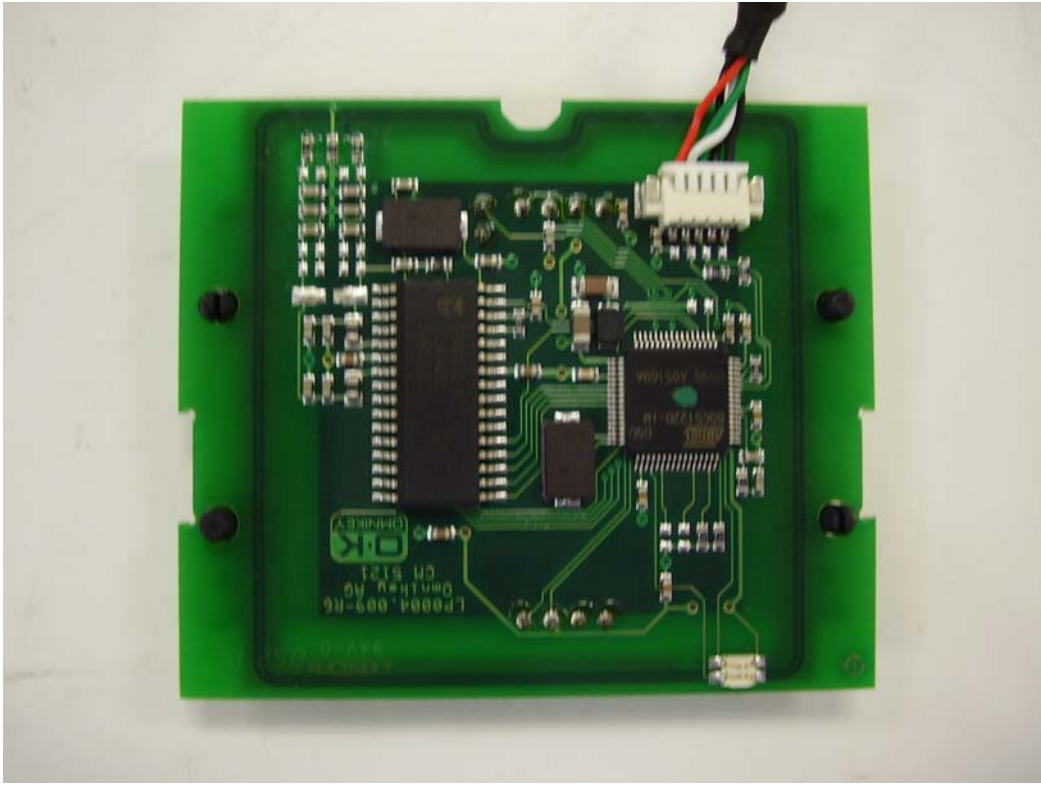

LEXMARK INTERNATIONAL INC.

TRADE NAME: Proximity Card Reader

REGULATORY TYPE/MODEL NUMBER: LEX-M05-001

FCC ID: IYLLEXM05001

EUT PHOTOS

Top side of EUT.

Bottom side of EUT.

Detailed top view of EUT.

Detailed bottom view of EUT.