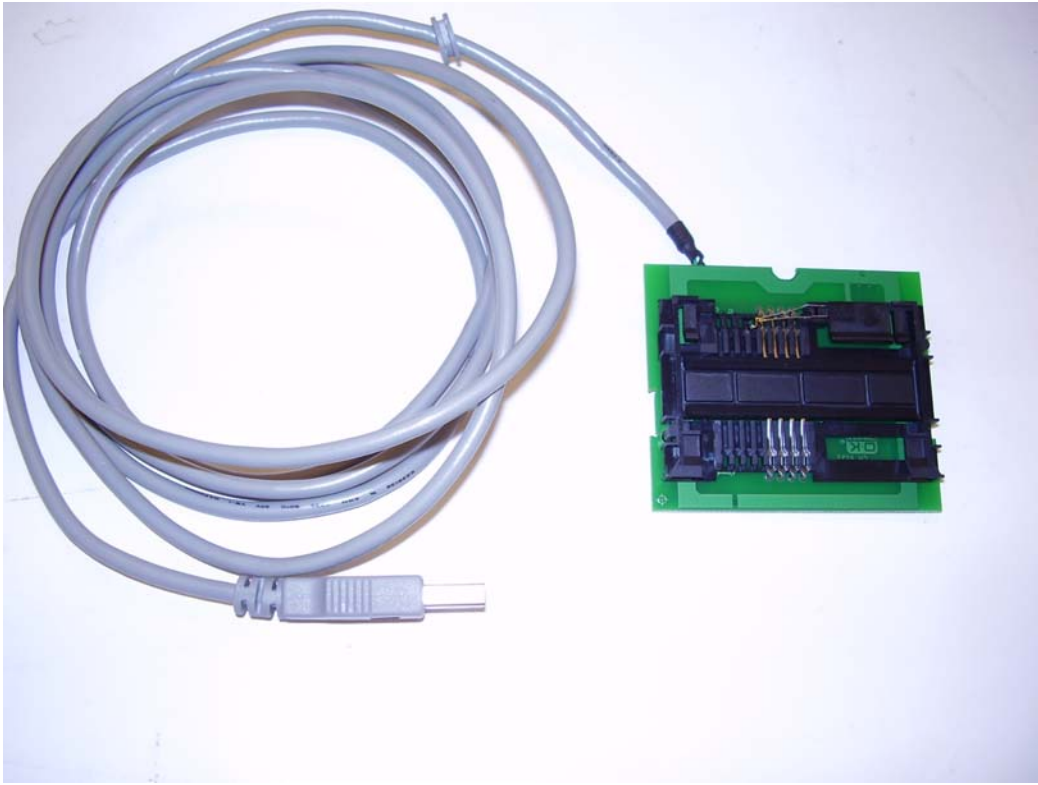

LEXMARK INTERNATIONAL INC.

TRADE NAME: Proximity Card Reader

REGULATORY TYPE/MODEL NUMBER: LEX-M05-001

FCC ID: IYLLEXM05001

EUT PHOTOS

Top side of EUT.

Bottom side of EUT.

Detailed top view of EUT.

Detailed bottom view of EUT.