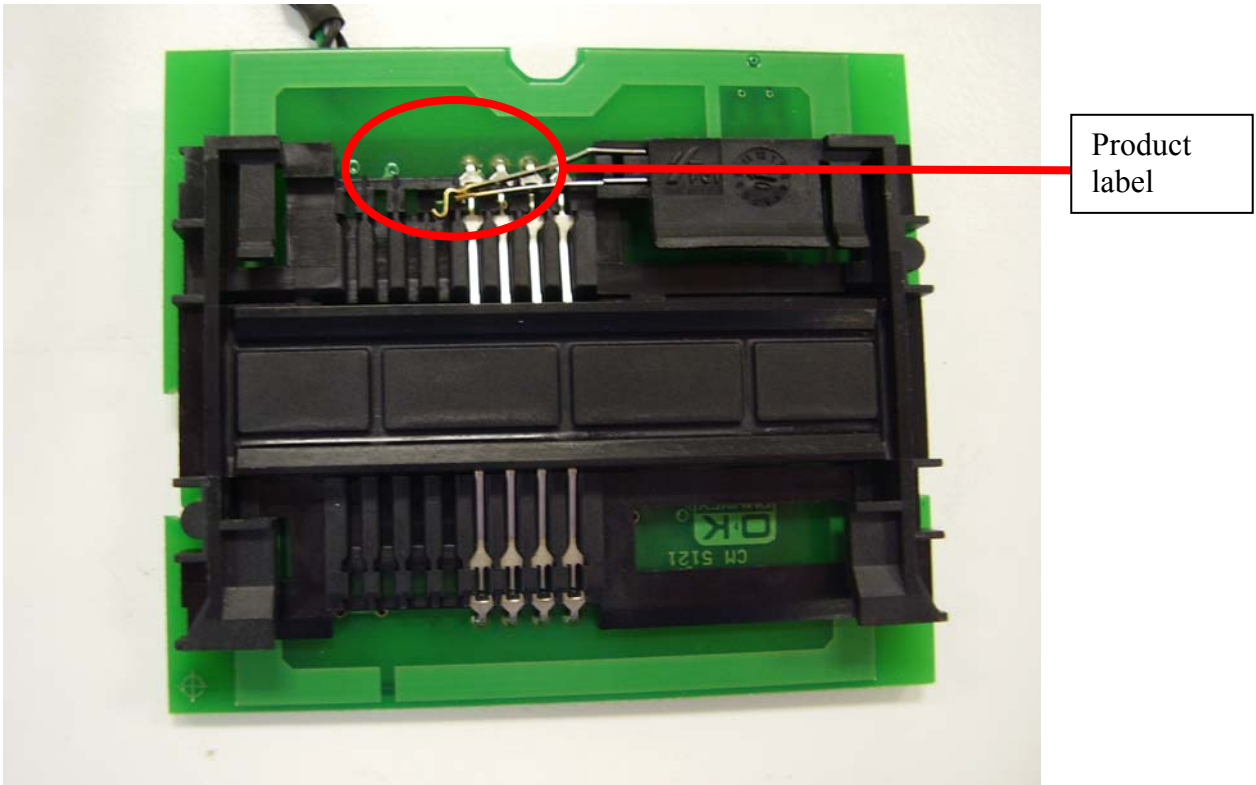

LEXMARK INTERNATIONAL INC.

TRADE NAME: Proximity Card Reader

REGULATORY TYPE/MODEL NUMBER: LEX-M05-001

FCC ID: IYLLEXM05001

EUT PHOTOS

Top side of EUT.

Bottom side of EUT.

Detailed top view of EUT.

Detailed bottom view of EUT.