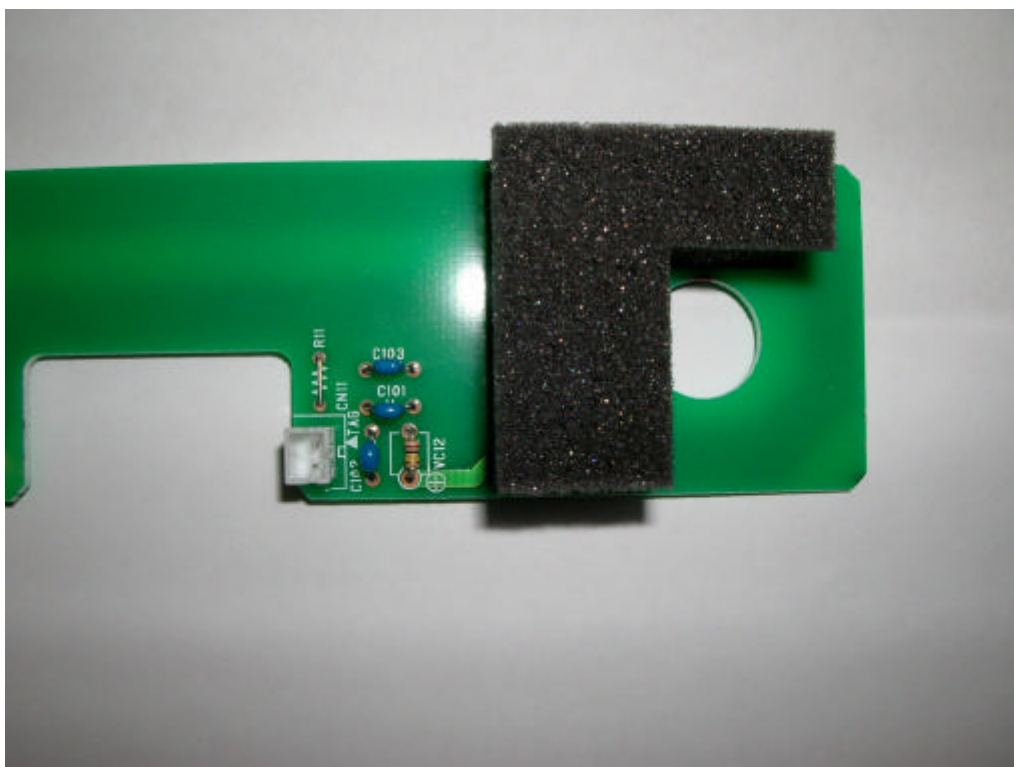

LEXMARK INTERNATIONAL INC.

TRADE NAME: Lexmark C920 / C920n Printer

TYPE/MODEL NUMBER: Type/Model: 5056-000, -010, and -030

FCC ID: IYL5056

Photos of Permissive Change of Antenna PCB

LEXMARK CONFIDENTIAL UNTIL ANNOUNCED BY LEXMARK

Front view of antenna printed circuit board

Detailed view discrete components

LEXMARK CONFIDENTIAL UNTIL ANNOUNCED BY LEXMARK

Rear view of antenna printed circuit board