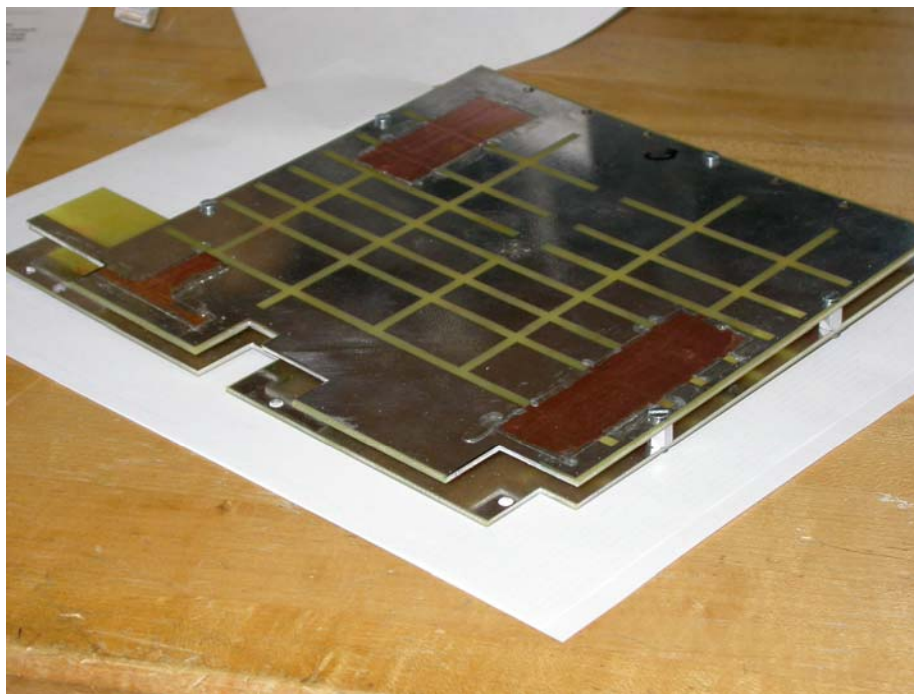

**LEXMARK INTERNATIONAL INC.**

**TRADE NAME:** Lexmark T640rn Printer

**TYPE/MODEL NUMBER:** Type/Model: 4061-0R0

**INTERNAL PHOTOS**

Left side of printer (plastic side cover removed).

RFID components

Coaxial cable to antenna

View of RFID Radio installed.

View of RFID radio removed from printer.

Detailed view of RFID radio.

View of internal antenna installed in printer.

View of antenna removed from printer.