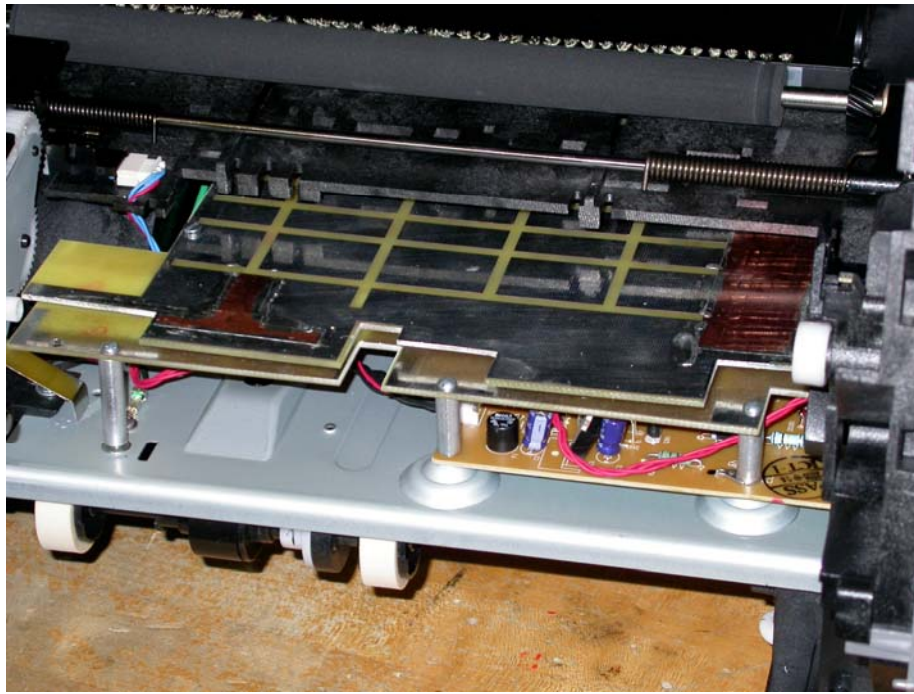

**LEXMARK INTERNATIONAL INC.**

**TRADE NAME:** Lexmark T640rn Printer

**TYPE/MODEL NUMBER:** Type/Model: 4061-0R0

**INTERNAL PHOTOS**

Left side of printer (plastic side cover removed).

RFID components

Coaxial cable to antenna

View of RFID Radio installed.

View of RFID radio removed from printer.

Detailed view of RFID radio.

View of internal antenna installed in printer.

View of antenna removed from printer.