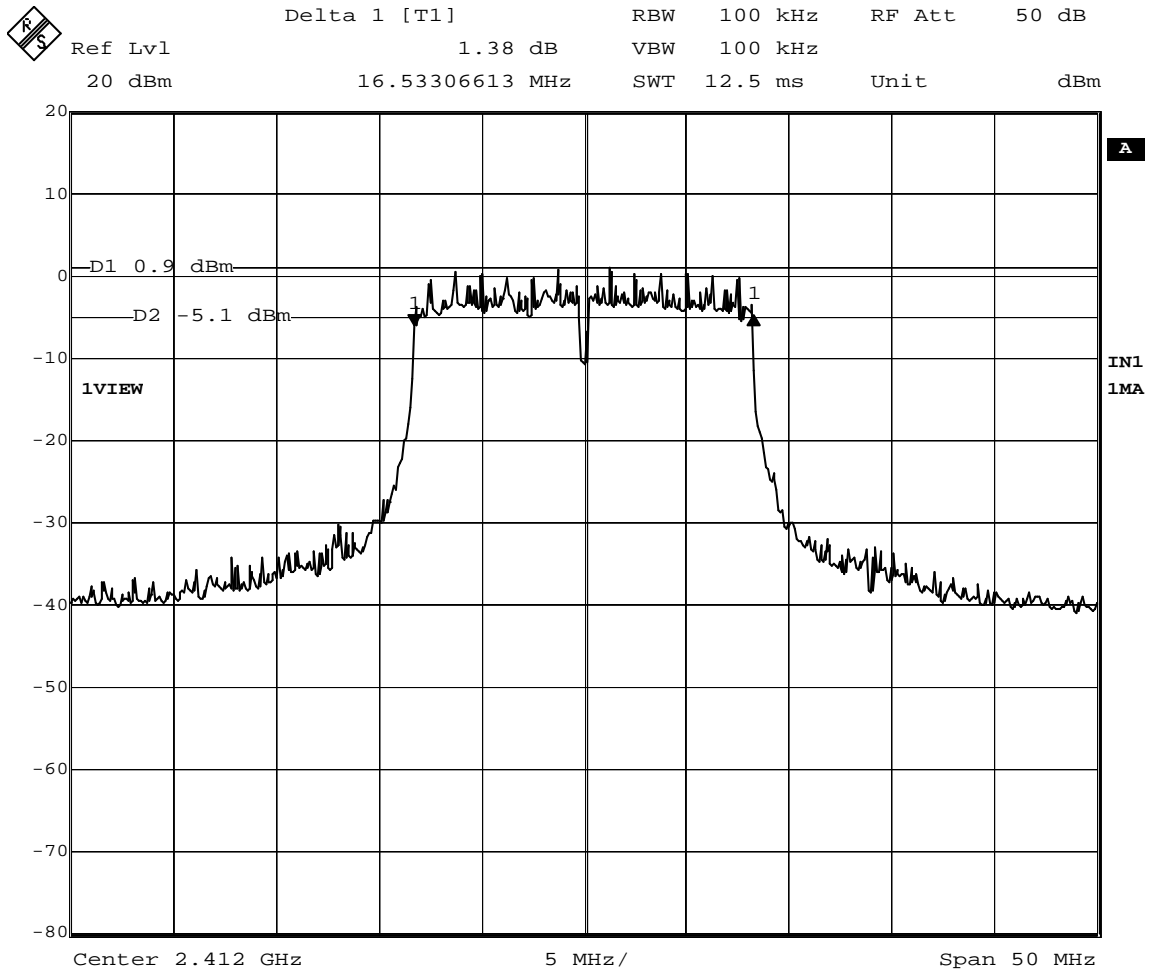

Figure 10: 6 dB Bandwidth – Channel 1, QPSK, 18 Mbps

Date: 4.AUG.2004 21:51:45

Figure 11: 6 dB Bandwidth – Channel 1, 16QAM, 36 Mbps

Date: 4.AUG.2004 21:54:38

Figure 12: 6 dB Bandwidth – Channel 1, 64QAM, 54 Mbps