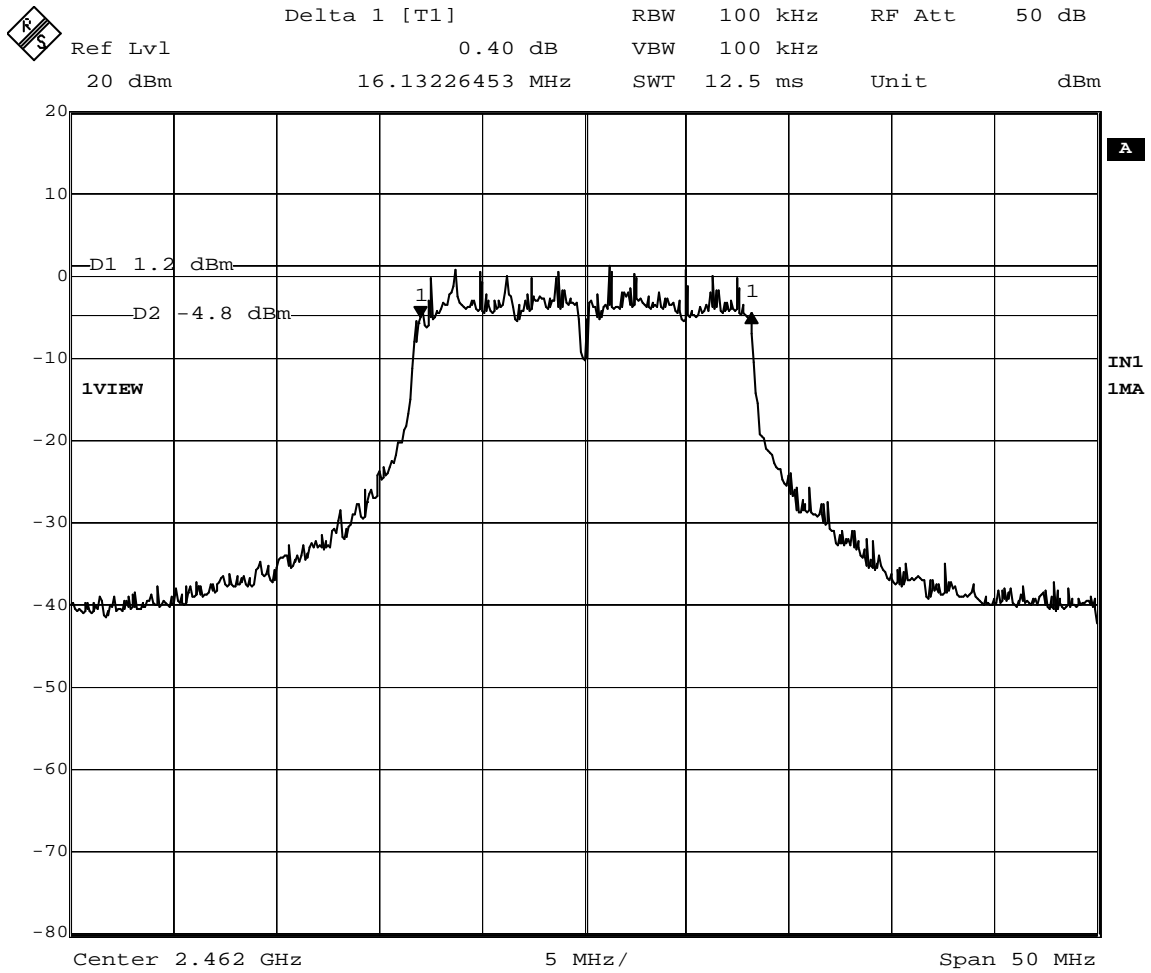

Date: 4.AUG.2004 21:58:58

Figure 13: 6 dB Bandwidth – Channel 11, QPSK, 5.5 Mbps

Date: 4.AUG.2004 22:03:55

Figure 14: 6 dB Bandwidth – Channel 11, CCK, 11 Mbps

Date: 4.AUG.2004 22:09:02

Figure 15: 6 dB Bandwidth – Channel 11, BPSK, 9 Mbps

Date: 4.AUG.2004 22:24:25

Figure 16: 6 dB Bandwidth – Channel 11, QPSK, 18 Mbps

Date: 4.AUG.2004 22:26:33

Figure 17: 6 dB Bandwidth – Channel 11, 16QAM, 36 Mbps

Date: 4.AUG.2004 22:29:30

Figure 18: 6 dB Bandwidth – Channel 11, 64QAM, 54 Mbps