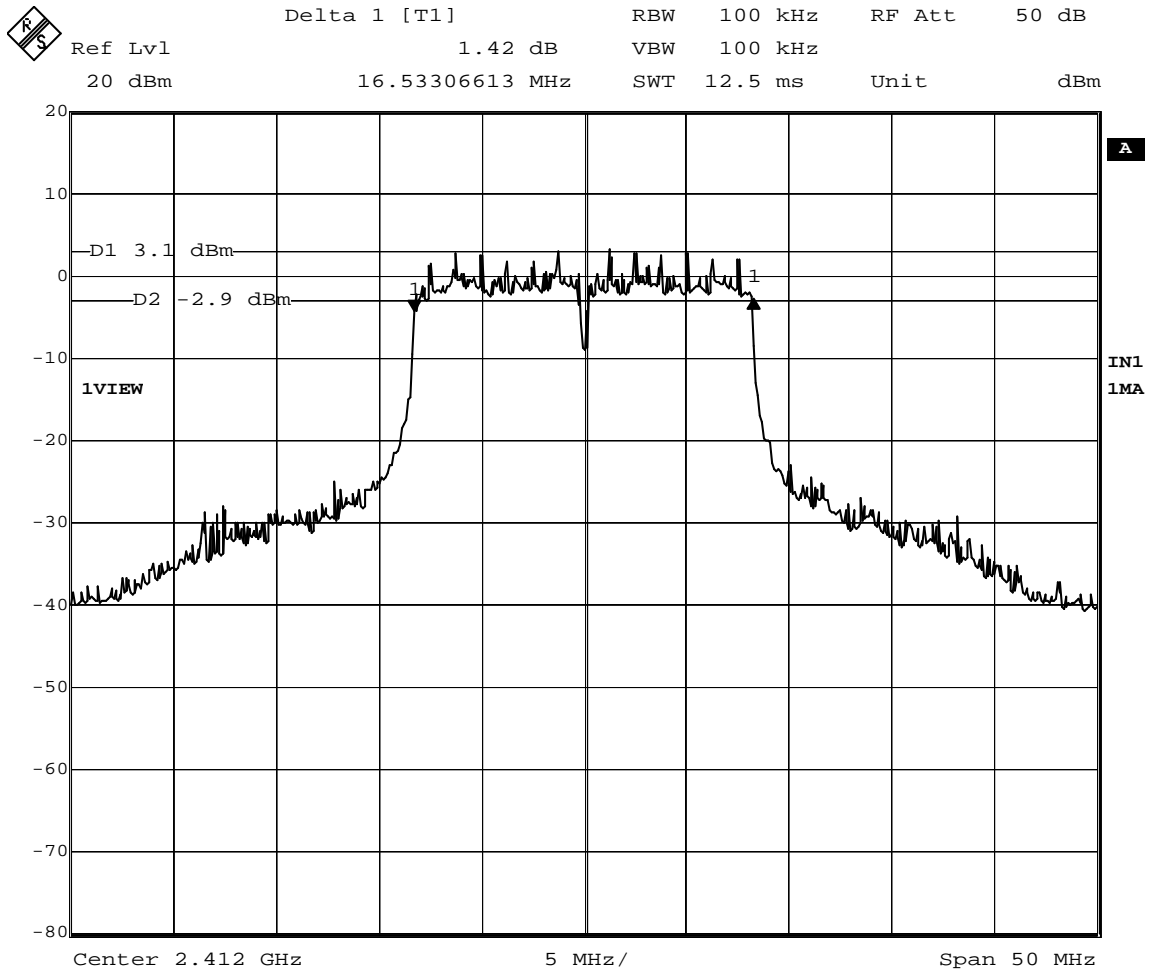

6dB Bandwidth Plots

Figure 1: 6 dB Bandwidth – Channel 6, QPSK, 5.5 Mbps

Date: 4.AUG.2004 20:43:38

Figure 2: 6 dB Bandwidth – Channel 6, CCK, 11 Mbps

Figure 3: 6 dB Bandwidth – Channel 6, BPSK, 9 Mbps

Date: 4.AUG.2004 20:56:56

Figure 4: 6 dB Bandwidth – Channel 6, QPSK, 18 Mbps

Date: 4.AUG.2004 21:00:44

Figure 5: 6 dB Bandwidth – Channel 6, 16QAM, 36 Mbps

Date: 4.AUG.2004 21:06:05

Figure 6: 6 dB Bandwidth – Channel 6, 64QAM, 54 Mbps

Date: 4.AUG.2004 21:12:19

Figure 7: 6 dB Bandwidth – Channel 1, QPSK, 5.5 Mbps

Date: 4.AUG.2004 21:22:40

Figure 8: 6 dB Bandwidth – Channel 1, CCK, 11 Mbps

Date: 4.AUG.2004 21:34:07

Figure 9: 6 dB Bandwidth – Channel 1, BPSK, 9 Mbps

Figure 10: 6 dB Bandwidth – Channel 1, QPSK, 18 Mbps

Date: 4.AUG.2004 21:51:45

Figure 11: 6 dB Bandwidth – Channel 1, 16QAM, 36 Mbps

Date: 4.AUG.2004 21:54:38

Figure 12: 6 dB Bandwidth – Channel 1, 64QAM, 54 Mbps