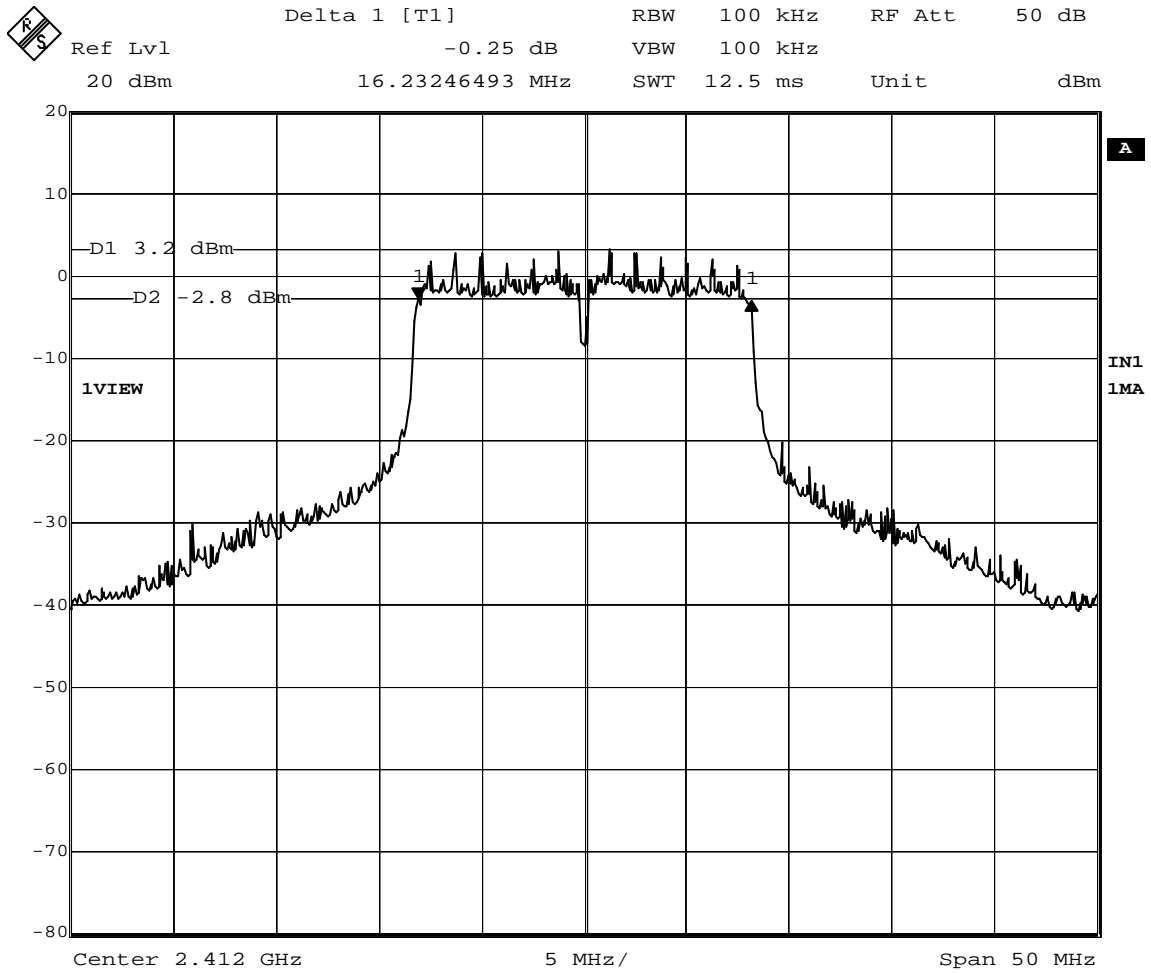

Date: 4.AUG.2004 21:12:19

Figure 7: 6 dB Bandwidth – Channel 1, QPSK, 5.5 Mbps

Date: 4.AUG.2004 21:22:40

Figure 8: 6 dB Bandwidth – Channel 1, CCK, 11 Mbps

Date: 4.AUG.2004 21:34:07

Figure 9: 6 dB Bandwidth – Channel 1, BPSK, 9 Mbps

Figure 10: 6 dB Bandwidth – Channel 1, QPSK, 18 Mbps

Date: 4.AUG.2004 21:51:45

Figure 11: 6 dB Bandwidth – Channel 1, 16QAM, 36 Mbps

Date: 4.AUG.2004 21:54:38

Figure 12: 6 dB Bandwidth – Channel 1, 64QAM, 54 Mbps