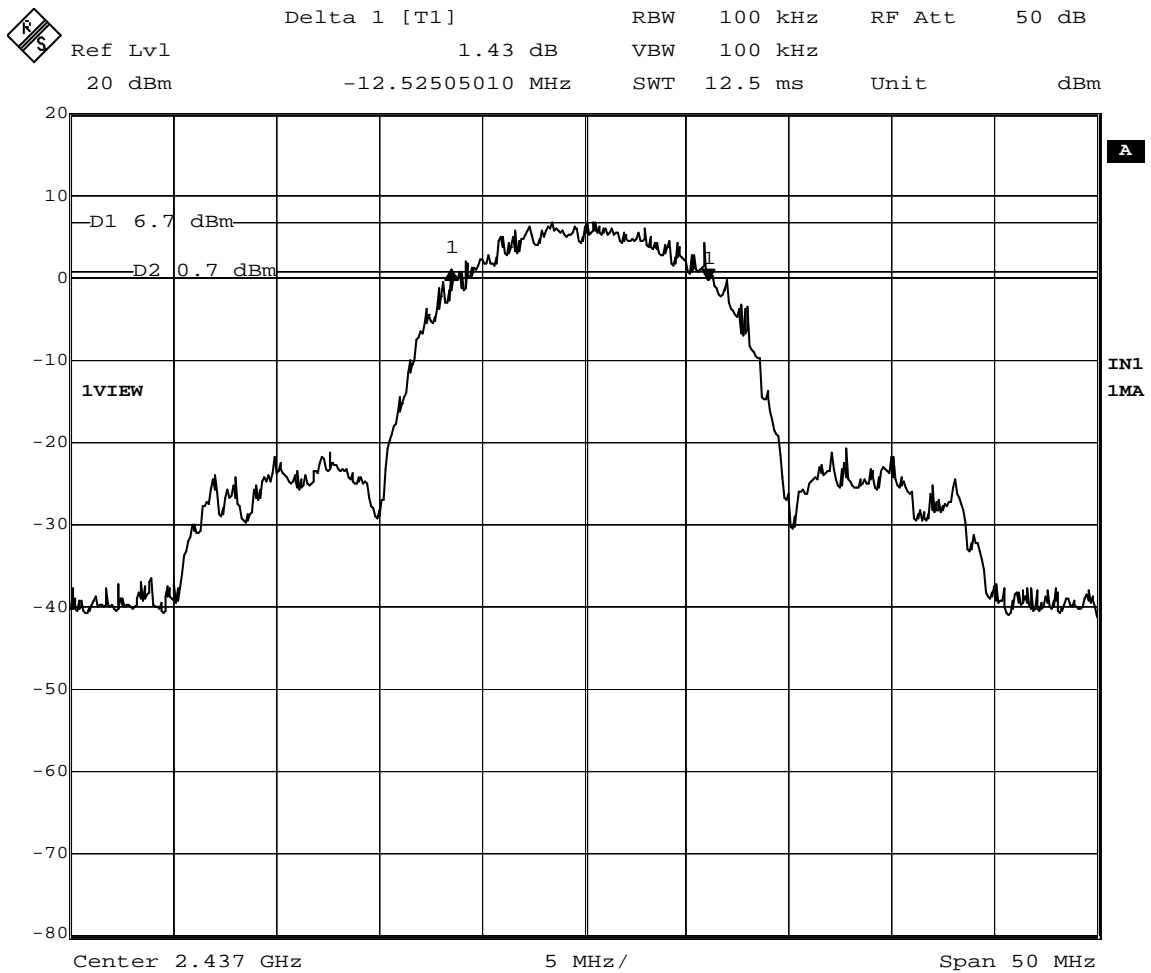

6dB Bandwidth Plots

Figure 1: 6 dB Bandwidth – Channel 6, QPSK, 5.5 Mbps

Date: 4.AUG.2004 20:43:38

Figure 2: 6 dB Bandwidth – Channel 6, CCK, 11 Mbps

Figure 3: 6 dB Bandwidth – Channel 6, BPSK, 9 Mbps

Date: 4.AUG.2004 20:56:56

Figure 4: 6 dB Bandwidth – Channel 6, QPSK, 18 Mbps

Date: 4.AUG.2004 21:00:44

Figure 5: 6 dB Bandwidth – Channel 6, 16QAM, 36 Mbps

Date: 4.AUG.2004 21:06:05

Figure 6: 6 dB Bandwidth – Channel 6, 64QAM, 54 Mbps

Date: 4.AUG.2004 21:12:19

Figure 7: 6 dB Bandwidth – Channel 1, QPSK, 5.5 Mbps

Date: 4.AUG.2004 21:22:40

Figure 8: 6 dB Bandwidth – Channel 1, CCK, 11 Mbps

Date: 4.AUG.2004 21:34:07

Figure 9: 6 dB Bandwidth – Channel 1, BPSK, 9 Mbps