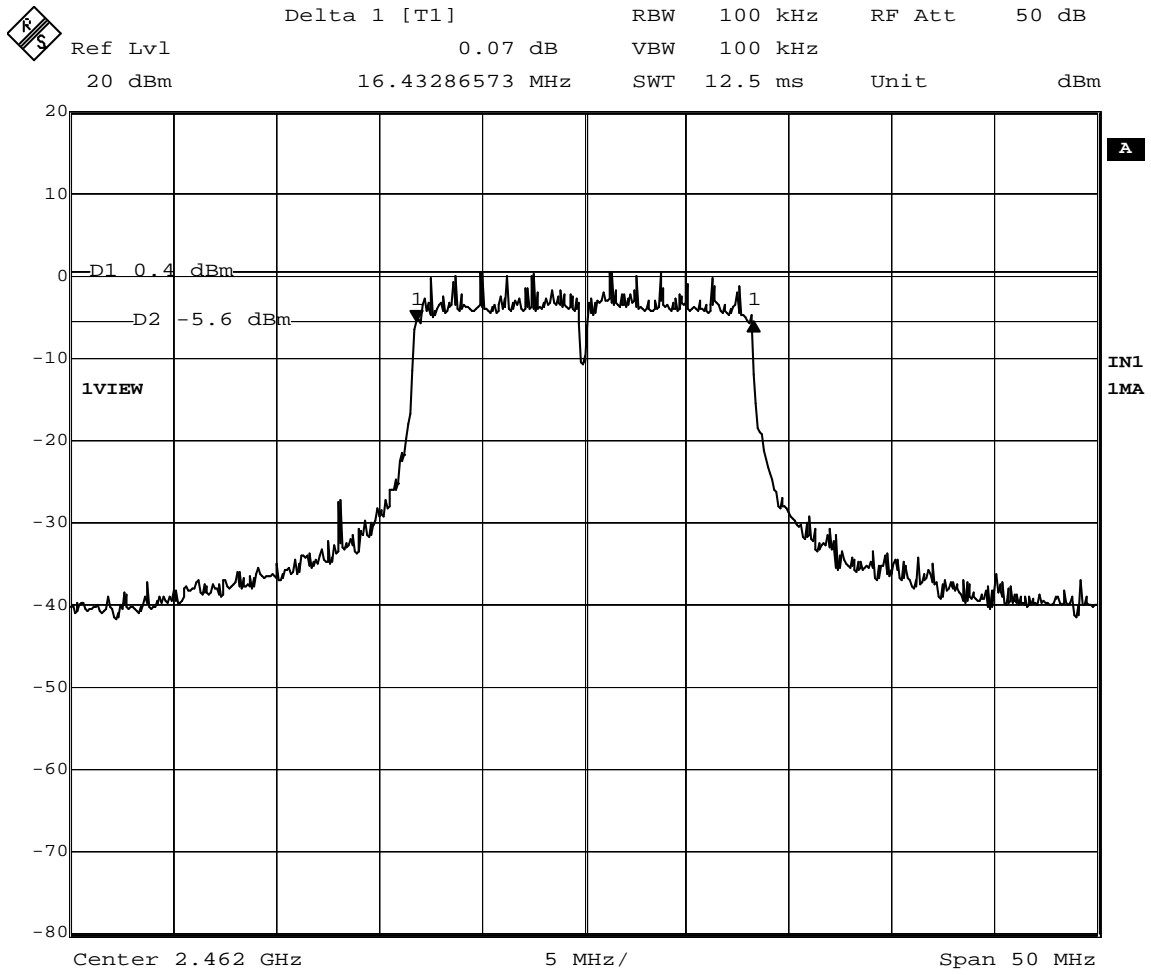

Figure 16: 6 dB Bandwidth – Channel 11, QPSK, 18 Mbps

Date: 4.AUG.2004 22:26:33