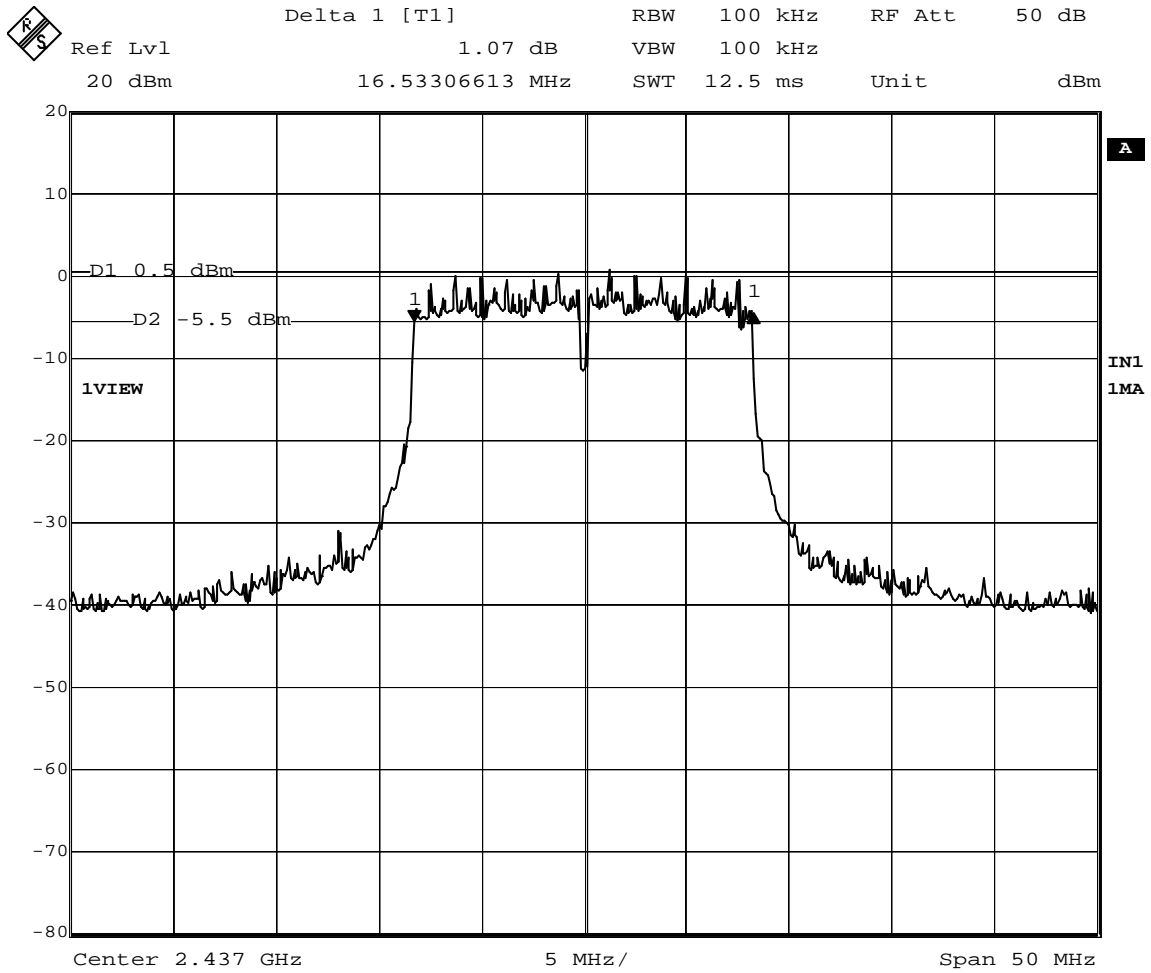

6dB Bandwidth Plots

Figure 1: 6 dB Bandwidth – Channel 6, QPSK, 5.5 Mbps

Date: 4.AUG.2004 20:43:38

Figure 2: 6 dB Bandwidth – Channel 6, CCK, 11 Mbps

Figure 3: 6 dB Bandwidth – Channel 6, BPSK, 9 Mbps

Date: 4.AUG.2004 20:56:56

Figure 4: 6 dB Bandwidth – Channel 6, QPSK, 18 Mbps

Date: 4.AUG.2004 21:00:44

Figure 5: 6 dB Bandwidth – Channel 6, 16QAM, 36 Mbps

Date: 4.AUG.2004 21:06:05

Figure 6: 6 dB Bandwidth – Channel 6, 64QAM, 54 Mbps

Date: 4.AUG.2004 21:12:19

Figure 7: 6 dB Bandwidth – Channel 1, QPSK, 5.5 Mbps

Date: 4.AUG.2004 21:22:40

Figure 8: 6 dB Bandwidth – Channel 1, CCK, 11 Mbps

Date: 4.AUG.2004 21:34:07

Figure 9: 6 dB Bandwidth – Channel 1, BPSK, 9 Mbps