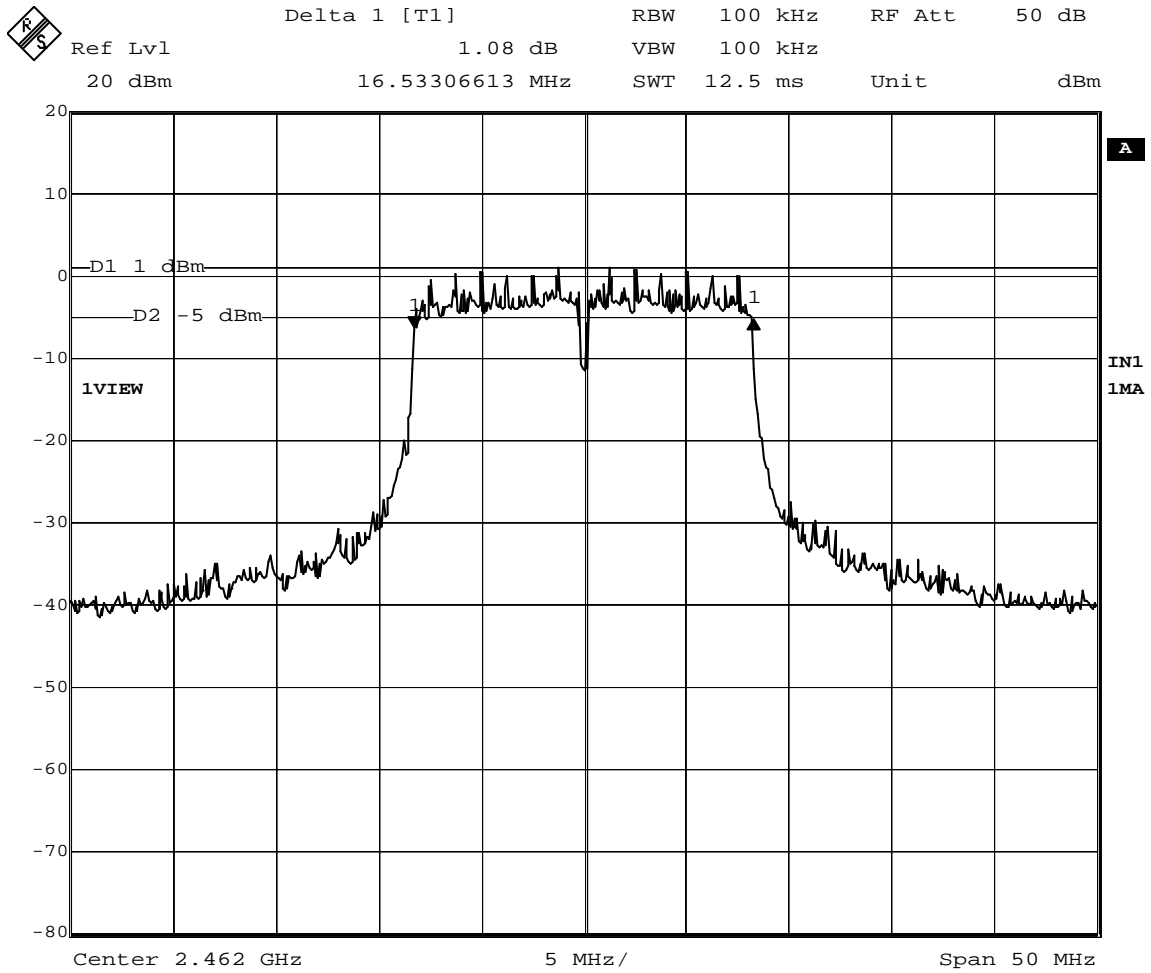

Date: 4.AUG.2004 21:58:58

Figure 13: 6 dB Bandwidth – Channel 11, QPSK, 5.5 Mbps

Date: 4.AUG.2004 22:03:55

Figure 14: 6 dB Bandwidth – Channel 11, CCK, 11 Mbps

Date: 4.AUG.2004 22:09:02

Figure 15: 6 dB Bandwidth – Channel 11, BPSK, 9 Mbps

Date: 4.AUG.2004 22:24:25

Figure 16: 6 dB Bandwidth – Channel 11, QPSK, 18 Mbps

Date: 4.AUG.2004 22:26:33

Figure 17: 6 dB Bandwidth – Channel 11, 16QAM, 36 Mbps

Date: 4.AUG.2004 22:29:30

Figure 18: 6 dB Bandwidth – Channel 11, 64QAM, 54 Mbps