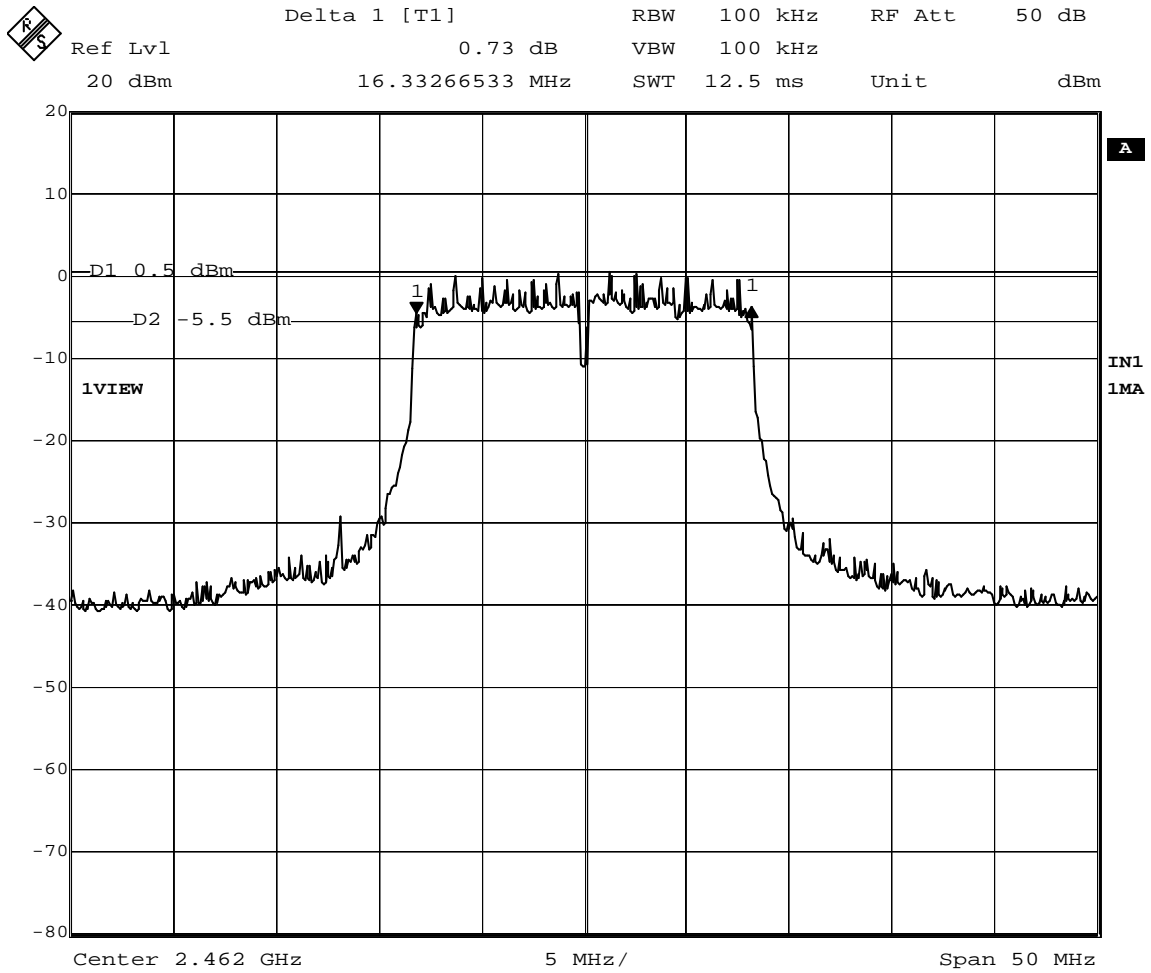

Date: 4.AUG.2004 22:24:25

Figure 16: 6 dB Bandwidth – Channel 11, QPSK, 18 Mbps

Date: 4.AUG.2004 22:26:33

Figure 17: 6 dB Bandwidth – Channel 11, 16QAM, 36 Mbps

Date: 4.AUG.2004 22:29:30

Figure 18: 6 dB Bandwidth – Channel 11, 64QAM, 54 Mbps