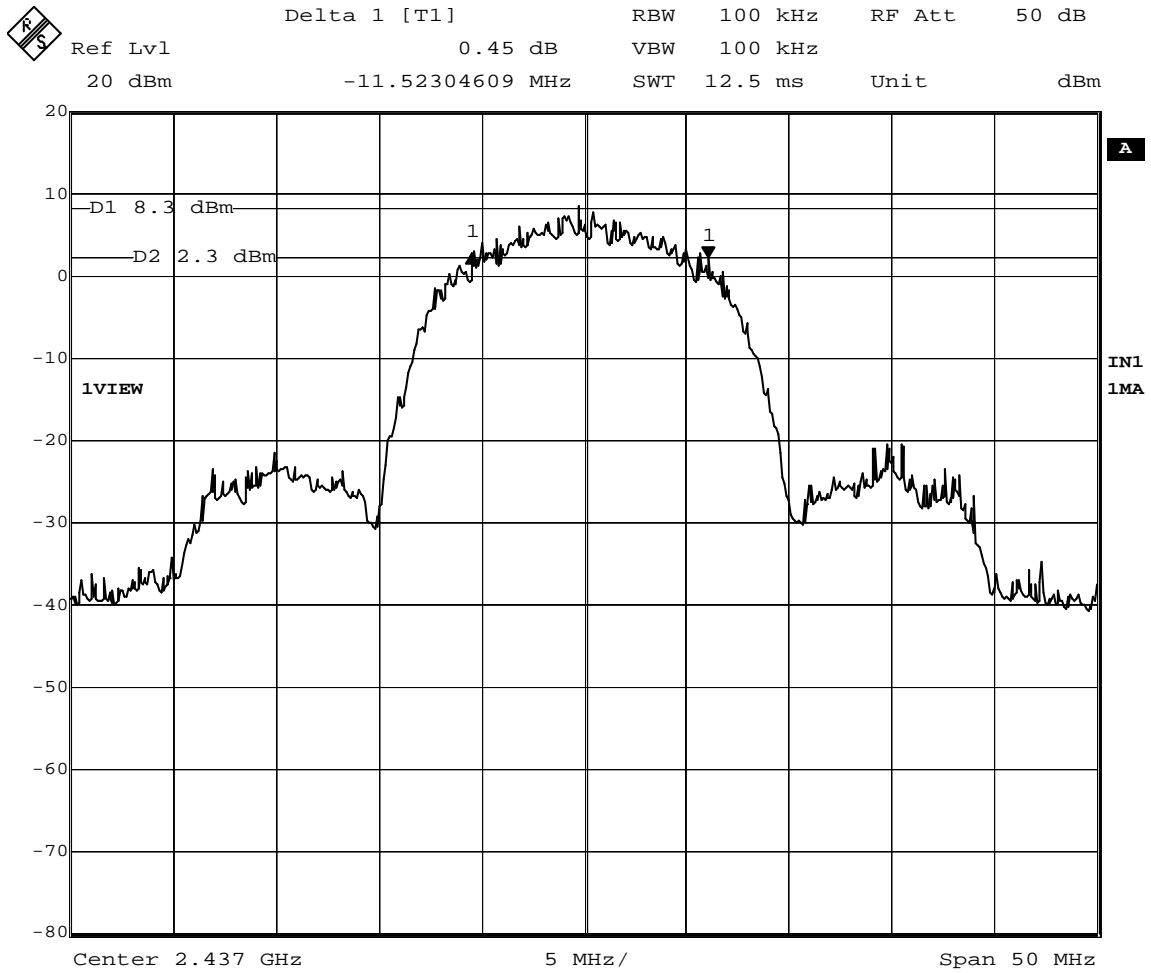

6dB Bandwidth Plots

Figure 1: 6 dB Bandwidth – Channel 6, QPSK, 5.5 Mbps

Date: 4.AUG.2004 20:43:38

Figure 2: 6 dB Bandwidth – Channel 6, CCK, 11 Mbps

Figure 3: 6 dB Bandwidth – Channel 6, BPSK, 9 Mbps

Date: 4.AUG.2004 20:56:56

Figure 4: 6 dB Bandwidth – Channel 6, QPSK, 18 Mbps

Date: 4.AUG.2004 21:00:44

Figure 5: 6 dB Bandwidth – Channel 6, 16QAM, 36 Mbps

Date: 4.AUG.2004 21:06:05

Figure 6: 6 dB Bandwidth – Channel 6, 64QAM, 54 Mbps

Date: 4.AUG.2004 21:12:19

Figure 7: 6 dB Bandwidth – Channel 1, QPSK, 5.5 Mbps

Date: 4.AUG.2004 21:22:40

Figure 8: 6 dB Bandwidth – Channel 1, CCK, 11 Mbps

Date: 4.AUG.2004 21:34:07

Figure 9: 6 dB Bandwidth – Channel 1, BPSK, 9 Mbps