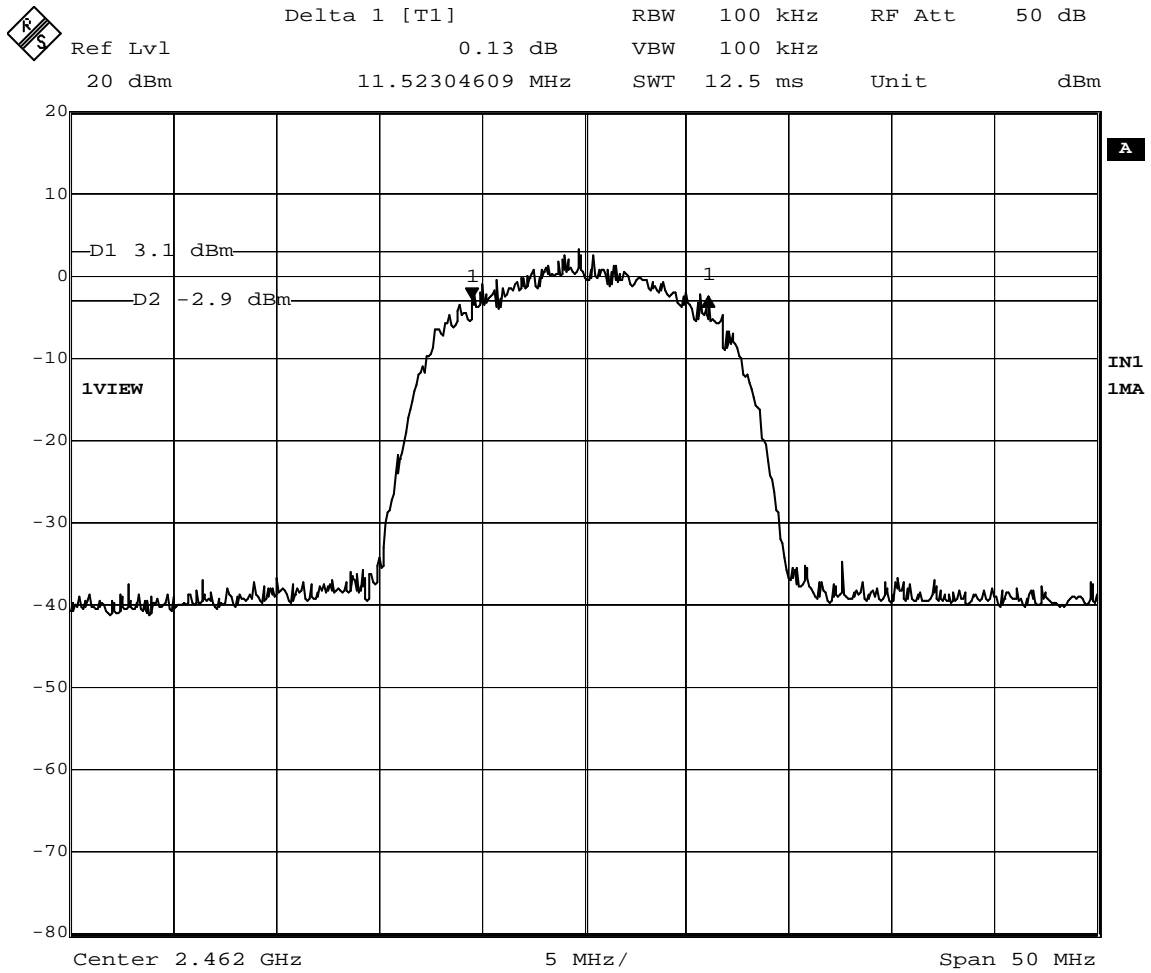

Figure 14: 6 dB Bandwidth – Channel 11, CCK, 11 Mbps

Date: 4.AUG.2004 22:09:02