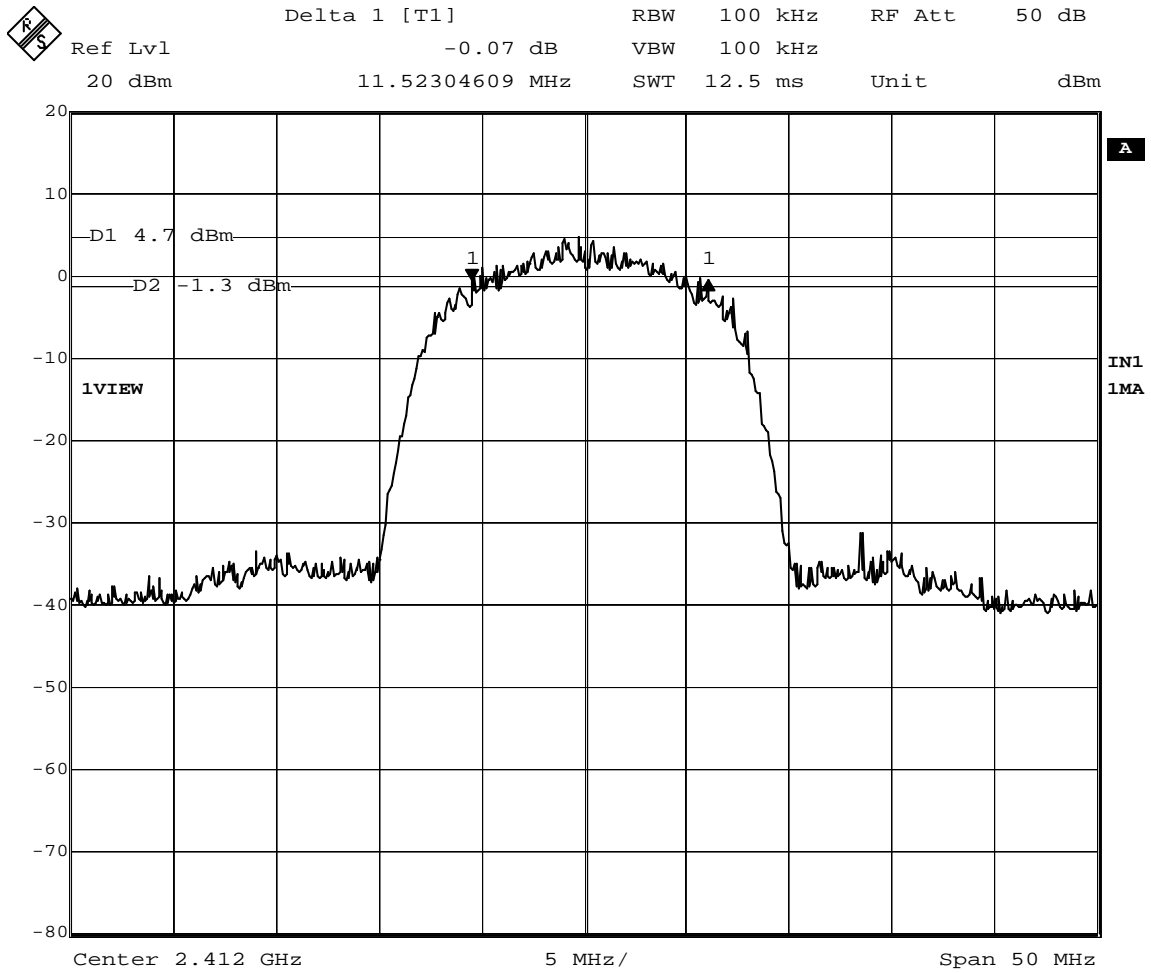

6dB Bandwidth Plots

Figure 1: 6 dB Bandwidth – Channel 6, QPSK, 5.5 Mbps

Date: 4.AUG.2004 20:43:38

Figure 2: 6 dB Bandwidth – Channel 6, CCK, 11 Mbps

Figure 3: 6 dB Bandwidth – Channel 6, BPSK, 9 Mbps

Date: 4.AUG.2004 20:56:56

Figure 4: 6 dB Bandwidth – Channel 6, QPSK, 18 Mbps

Date: 4.AUG.2004 21:00:44

Figure 5: 6 dB Bandwidth – Channel 6, 16QAM, 36 Mbps

Date: 4.AUG.2004 21:06:05

Figure 6: 6 dB Bandwidth – Channel 6, 64QAM, 54 Mbps

Date: 4.AUG.2004 21:12:19

Figure 7: 6 dB Bandwidth – Channel 1, QPSK, 5.5 Mbps

Date: 4.AUG.2004 21:22:40

Figure 8: 6 dB Bandwidth – Channel 1, CCK, 11 Mbps

Date: 4.AUG.2004 21:34:07

Figure 9: 6 dB Bandwidth – Channel 1, BPSK, 9 Mbps