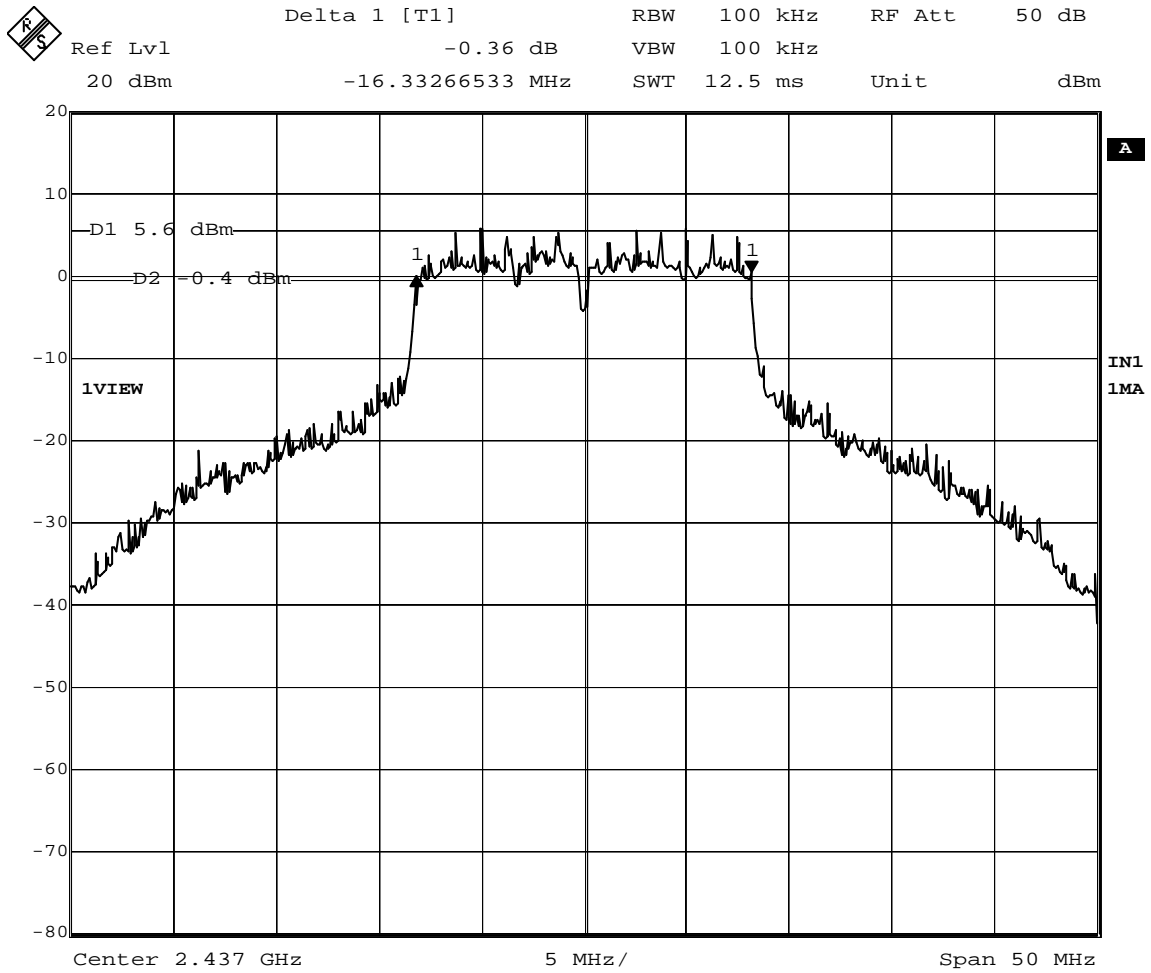

6dB Bandwidth Plots

Figure 1: 6 dB Bandwidth – Channel 6, QPSK, 5.5 Mbps

Date: 4.AUG.2004 20:43:38

Figure 2: 6 dB Bandwidth – Channel 6, CCK, 11 Mbps

Figure 3: 6 dB Bandwidth – Channel 6, BPSK, 9 Mbps

Date: 4.AUG.2004 20:56:56

Figure 4: 6 dB Bandwidth – Channel 6, QPSK, 18 Mbps

Date: 4.AUG.2004 21:00:44

Figure 5: 6 dB Bandwidth – Channel 6, 16QAM, 36 Mbps

Date: 4.AUG.2004 21:06:05

Figure 6: 6 dB Bandwidth – Channel 6, 64QAM, 54 Mbps

Date: 4.AUG.2004 21:12:19

Figure 7: 6 dB Bandwidth – Channel 1, QPSK, 5.5 Mbps

Date: 4.AUG.2004 21:22:40

Figure 8: 6 dB Bandwidth – Channel 1, CCK, 11 Mbps

Date: 4.AUG.2004 21:34:07

Figure 9: 6 dB Bandwidth – Channel 1, BPSK, 9 Mbps