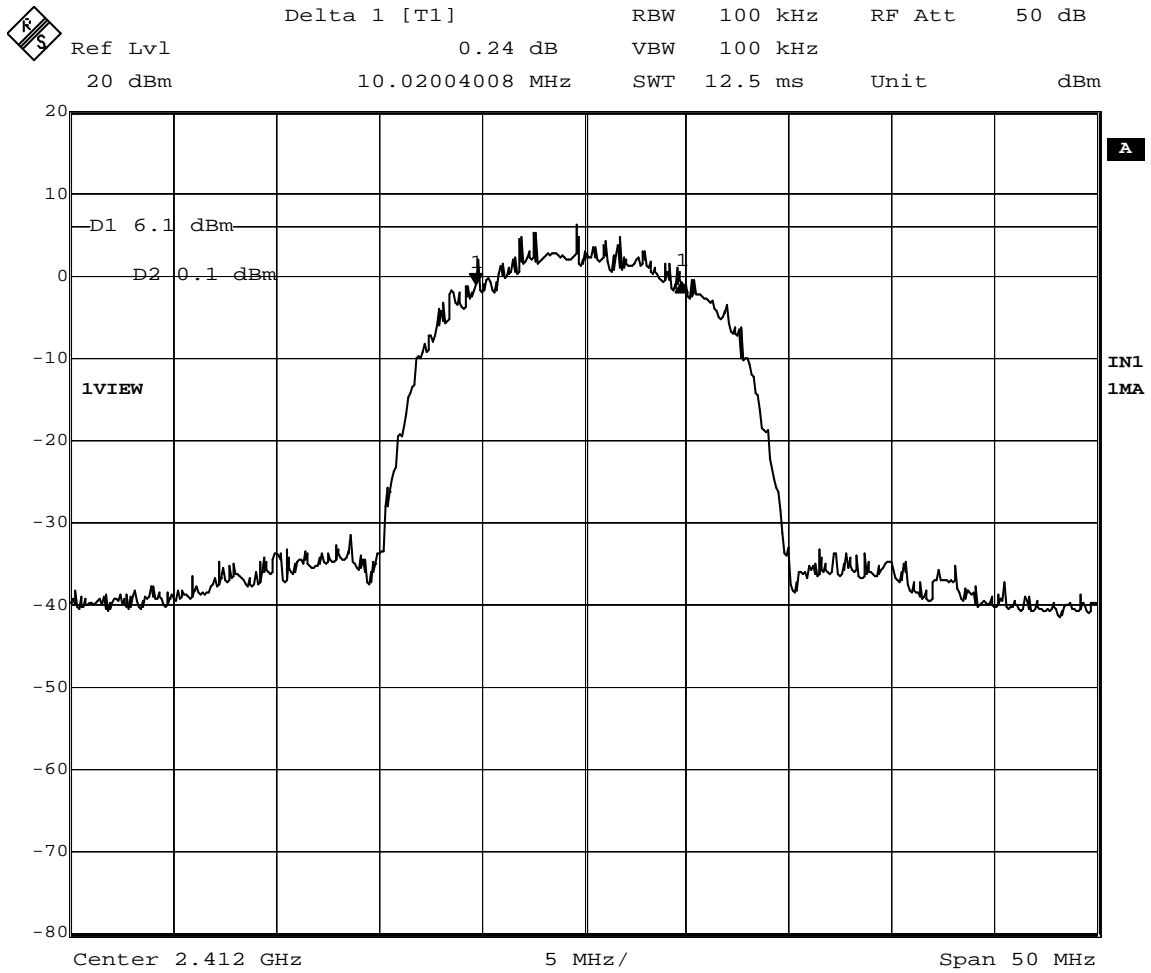

6dB Bandwidth Plots

Figure 1: 6 dB Bandwidth – Channel 6, QPSK, 5.5 Mbps

Date: 4.AUG.2004 20:43:38

Figure 2: 6 dB Bandwidth – Channel 6, CCK, 11 Mbps

Figure 3: 6 dB Bandwidth – Channel 6, BPSK, 9 Mbps

Date: 4.AUG.2004 20:56:56

Figure 4: 6 dB Bandwidth – Channel 6, QPSK, 18 Mbps

Date: 4.AUG.2004 21:00:44

Figure 5: 6 dB Bandwidth – Channel 6, 16QAM, 36 Mbps

Date: 4.AUG.2004 21:06:05

Figure 6: 6 dB Bandwidth – Channel 6, 64QAM, 54 Mbps

Date: 4.AUG.2004 21:12:19

Figure 7: 6 dB Bandwidth – Channel 1, QPSK, 5.5 Mbps

Date: 4.AUG.2004 21:22:40

Figure 8: 6 dB Bandwidth – Channel 1, CCK, 11 Mbps

Date: 4.AUG.2004 21:34:07

Figure 9: 6 dB Bandwidth – Channel 1, BPSK, 9 Mbps