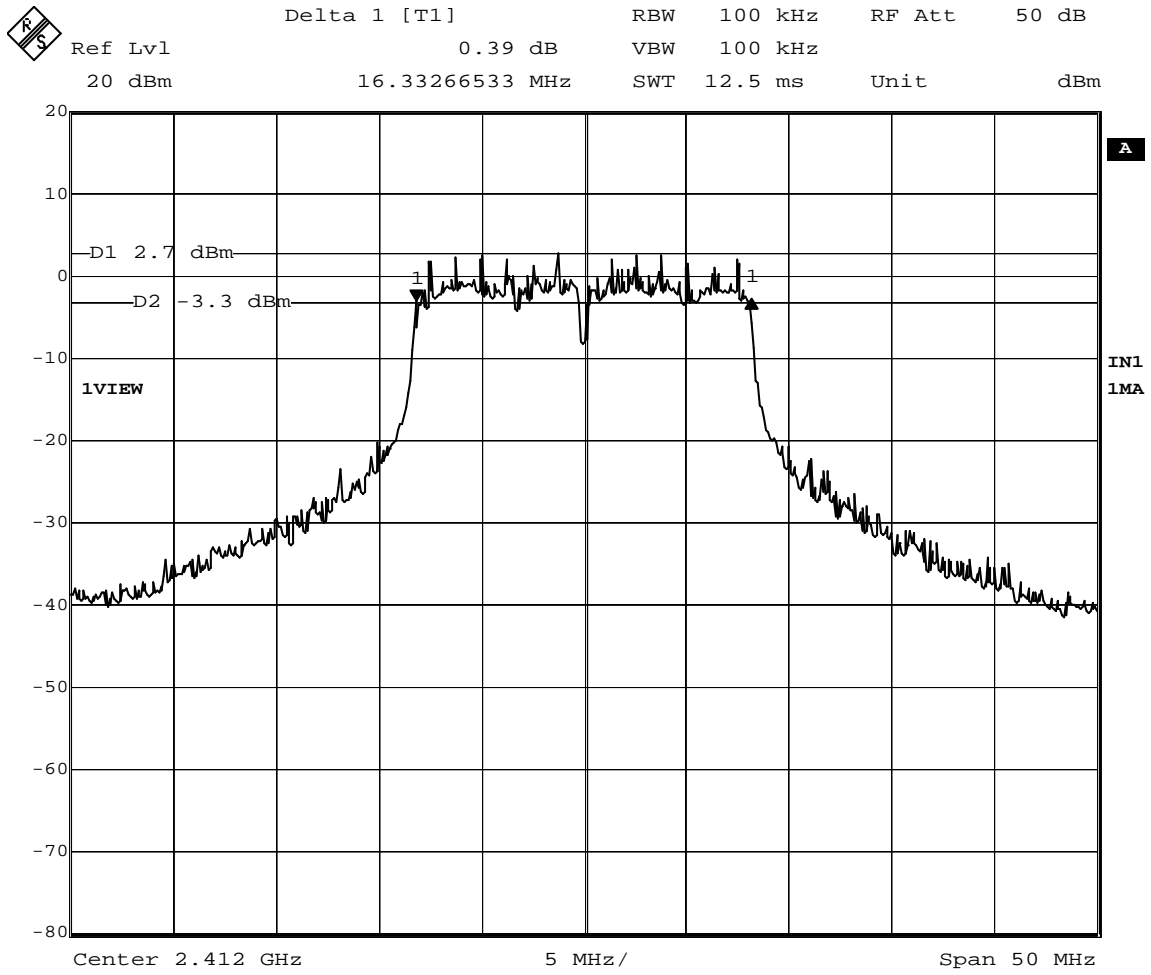

Date: 4.AUG.2004 21:12:19

Figure 7: 6 dB Bandwidth – Channel 1, QPSK, 5.5 Mbps

Date: 4.AUG.2004 21:22:40

Figure 8: 6 dB Bandwidth – Channel 1, CCK, 11 Mbps

Date: 4.AUG.2004 21:34:07

Figure 9: 6 dB Bandwidth – Channel 1, BPSK, 9 Mbps

Figure 10: 6 dB Bandwidth – Channel 1, QPSK, 18 Mbps

Date: 4.AUG.2004 21:51:45

Figure 11: 6 dB Bandwidth – Channel 1, 16QAM, 36 Mbps

Date: 4.AUG.2004 21:54:38

Figure 12: 6 dB Bandwidth – Channel 1, 64QAM, 54 Mbps