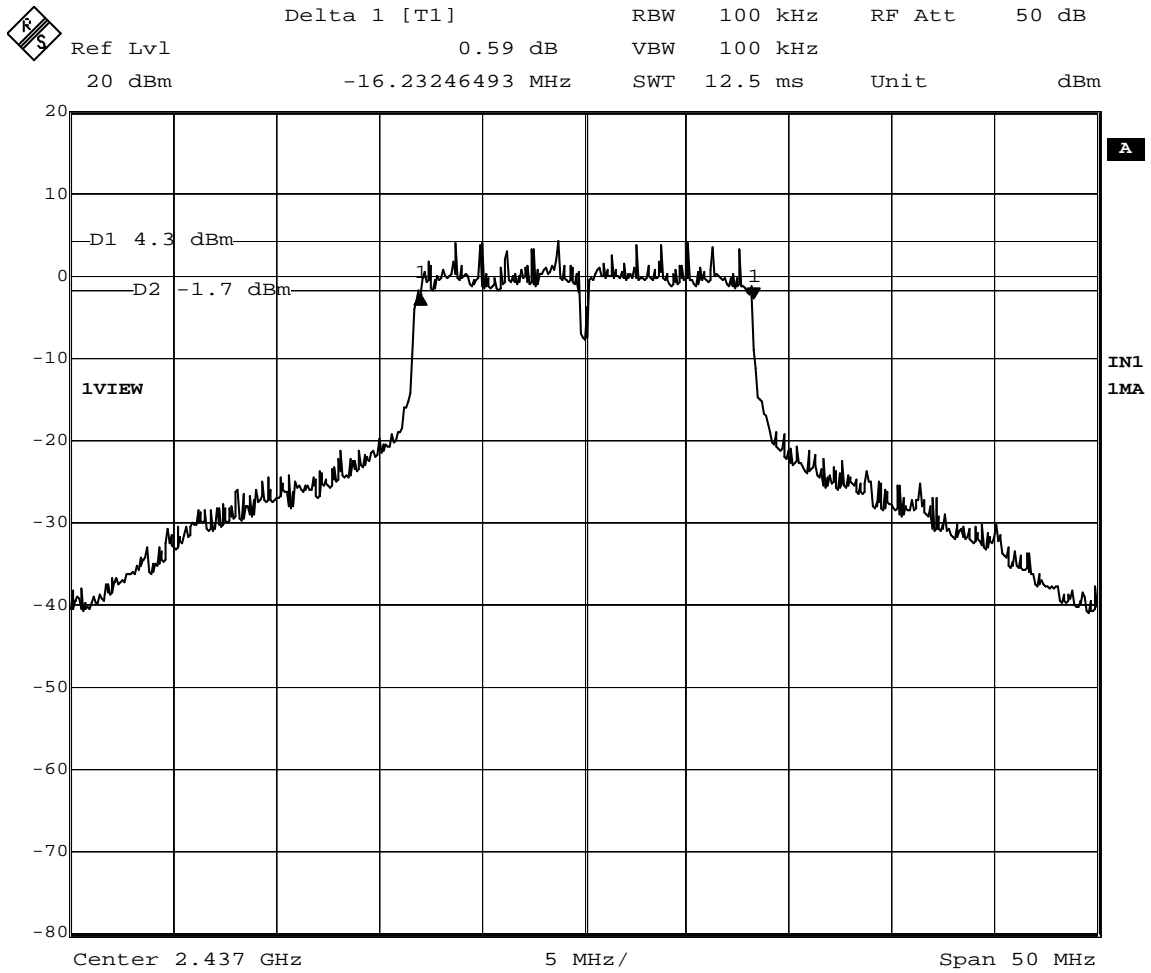

6dB Bandwidth Plots

Figure 1: 6 dB Bandwidth – Channel 6, QPSK, 5.5 Mbps

Date: 4.AUG.2004 20:43:38

Figure 2: 6 dB Bandwidth – Channel 6, CCK, 11 Mbps

Figure 3: 6 dB Bandwidth – Channel 6, BPSK, 9 Mbps

Date: 4.AUG.2004 20:56:56

Figure 4: 6 dB Bandwidth – Channel 6, QPSK, 18 Mbps

Date: 4.AUG.2004 21:00:44

Figure 5: 6 dB Bandwidth – Channel 6, 16QAM, 36 Mbps

Date: 4.AUG.2004 21:06:05

Figure 6: 6 dB Bandwidth – Channel 6, 64QAM, 54 Mbps