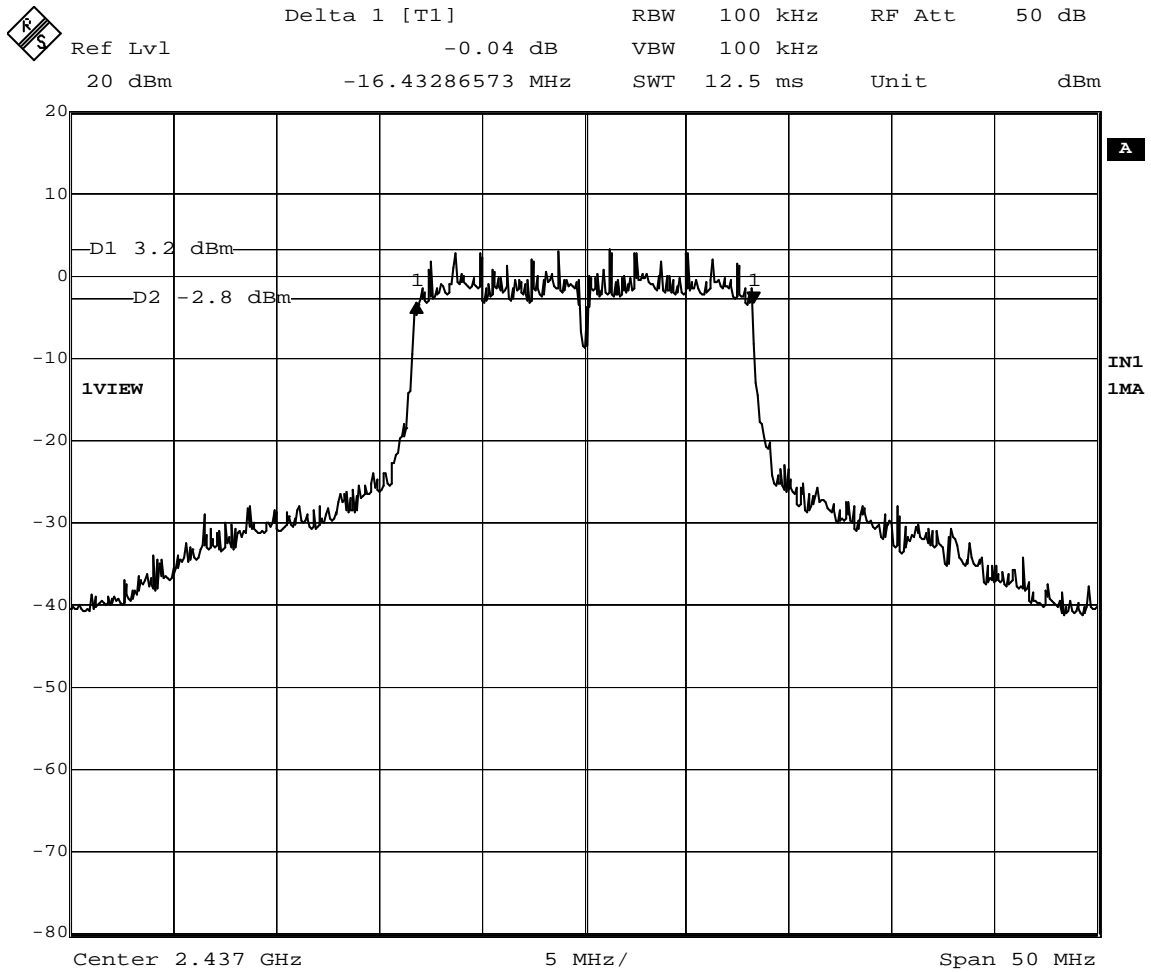

6dB Bandwidth Plots

Figure 1: 6 dB Bandwidth – Channel 6, QPSK, 5.5 Mbps

Date: 4.AUG.2004 20:43:38

Figure 2: 6 dB Bandwidth – Channel 6, CCK, 11 Mbps

Figure 3: 6 dB Bandwidth – Channel 6, BPSK, 9 Mbps

Date: 4.AUG.2004 20:56:56

Figure 4: 6 dB Bandwidth – Channel 6, QPSK, 18 Mbps

Date: 4.AUG.2004 21:00:44

Figure 5: 6 dB Bandwidth – Channel 6, 16QAM, 36 Mbps

Date: 4.AUG.2004 21:06:05

Figure 6: 6 dB Bandwidth – Channel 6, 64QAM, 54 Mbps

Date: 4.AUG.2004 21:12:19

Figure 7: 6 dB Bandwidth – Channel 1, QPSK, 5.5 Mbps

Date: 4.AUG.2004 21:22:40

Figure 8: 6 dB Bandwidth – Channel 1, CCK, 11 Mbps

Date: 4.AUG.2004 21:34:07

Figure 9: 6 dB Bandwidth – Channel 1, BPSK, 9 Mbps