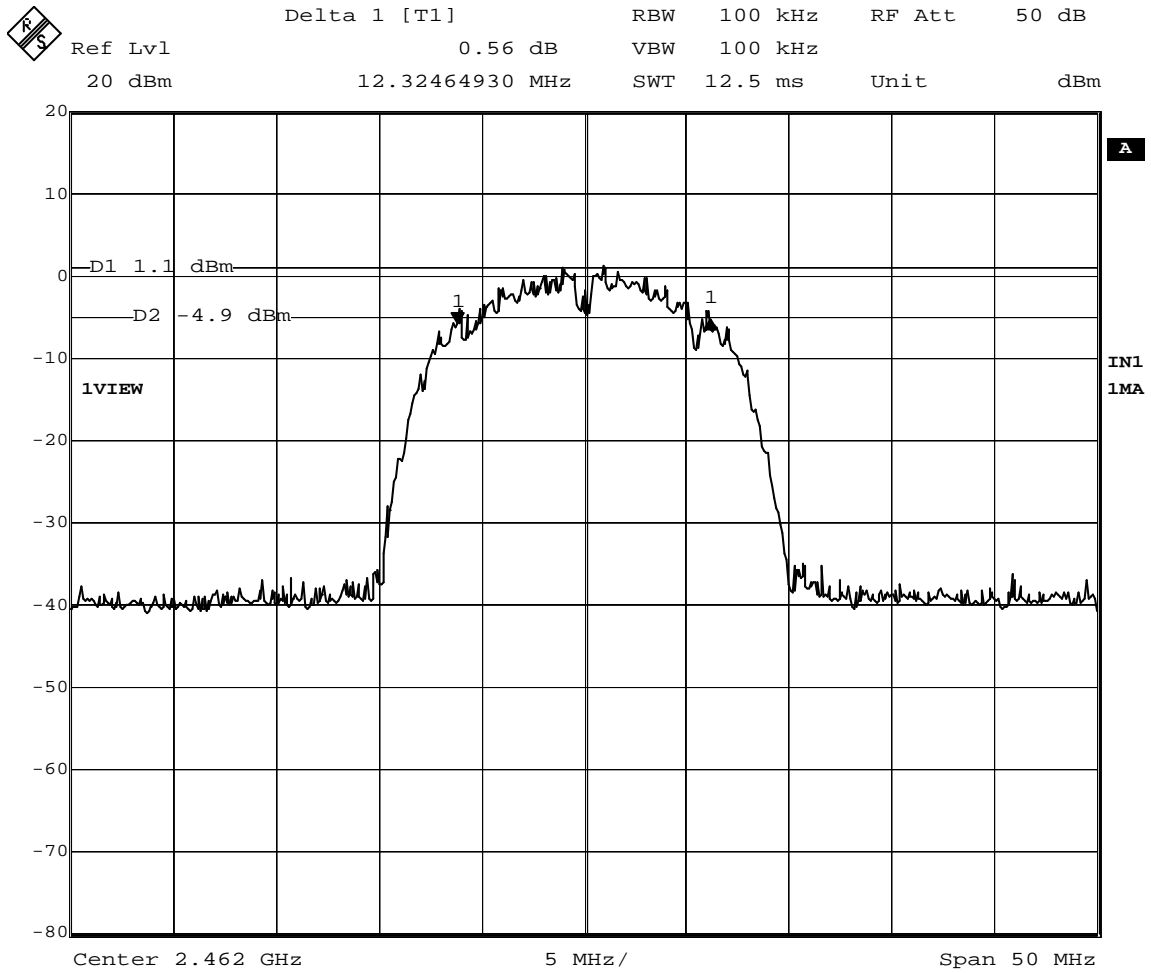

Figure 13: 6 dB Bandwidth – Channel 11, QPSK, 5.5 Mbps

Date: 4.AUG.2004 22:03:55