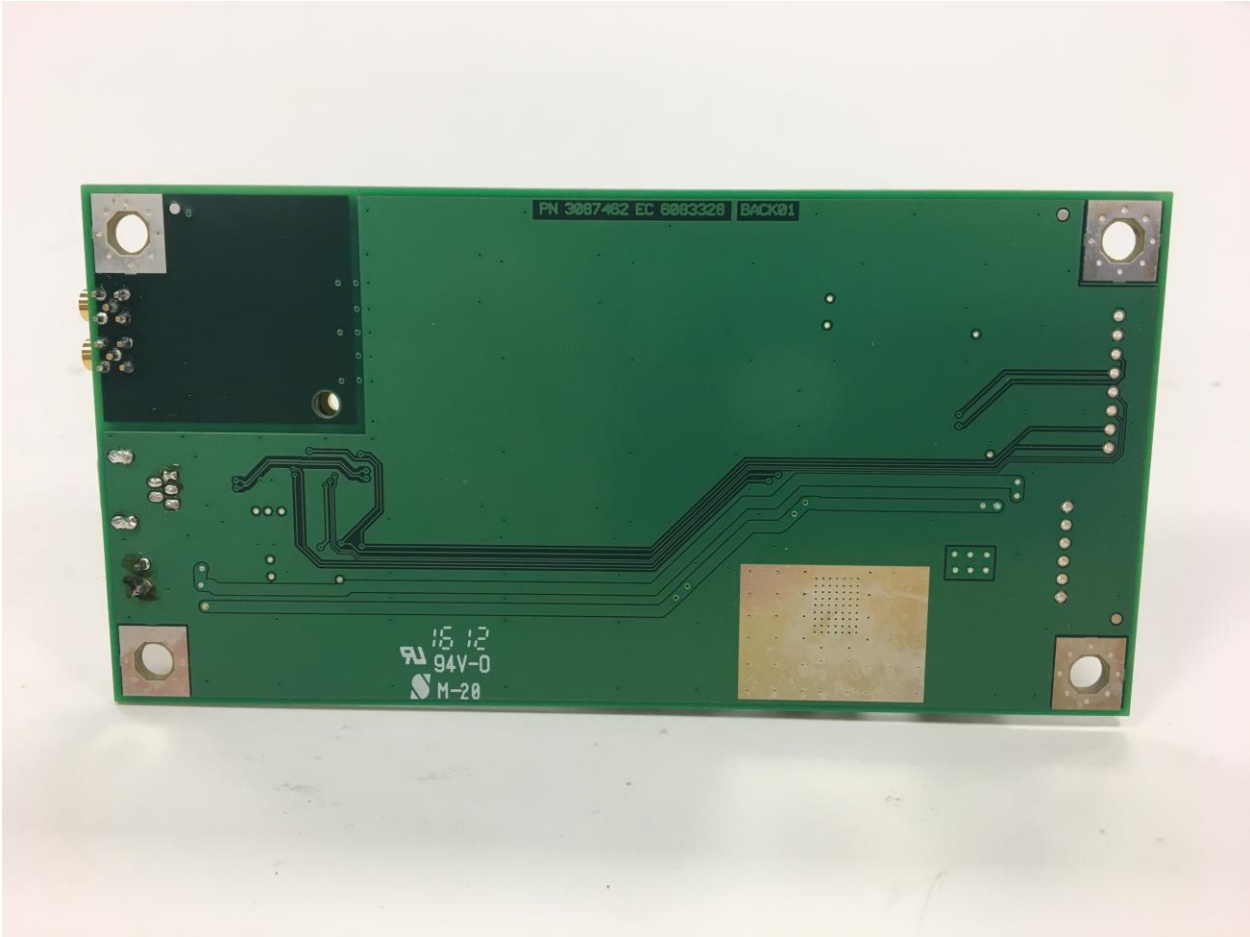

LEXMARK INTERNATIONAL INC.

FCC ID: IYL0528RFU

EUT INTERNAL PHOTOS

FCC ID: IYL0528RFU

Back view EUT with cover removed.

Front view of antenna.

FCC ID: IYL0528RFU

Back view of antenna.

View of EUT with cover and antenna removed.

View of carrier PCB with radio mounted.

FCC ID: IYL0528RFU

Bottom view of carrier PCB.

Front view of radio.

Back view of radio.