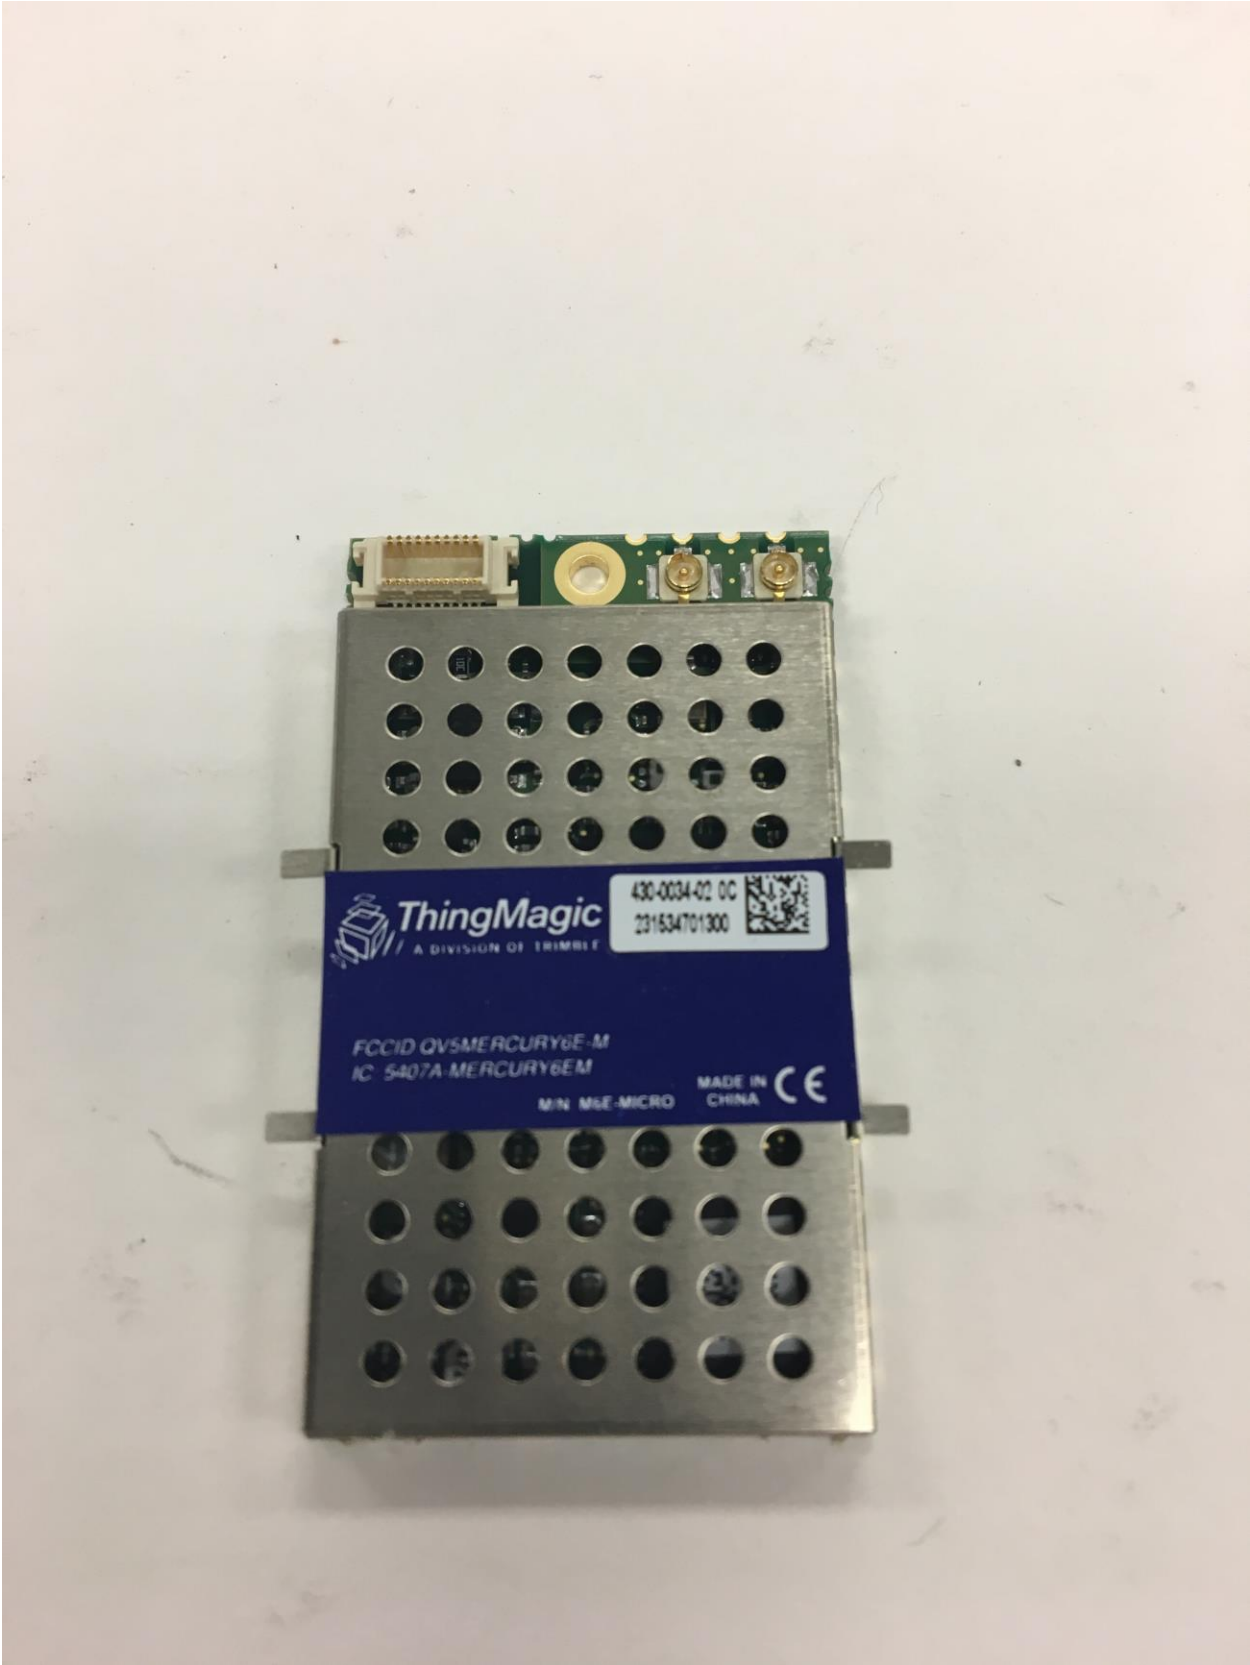

LEXMARK INTERNATIONAL INC.

FCC ID: IYL0528RFU

EUT INTERNAL PHOTOS

FCC ID: IYL0528RFU

Back view EUT with cover removed.

Front view of antenna.

FCC ID: IYL0528RFU

Back view of antenna.

View of EUT with cover and antenna removed.

View of carrier PCB with radio mounted.

FCC ID: IYL0528RFU

Bottom view of carrier PCB.

Front view of radio.

Back view of radio.