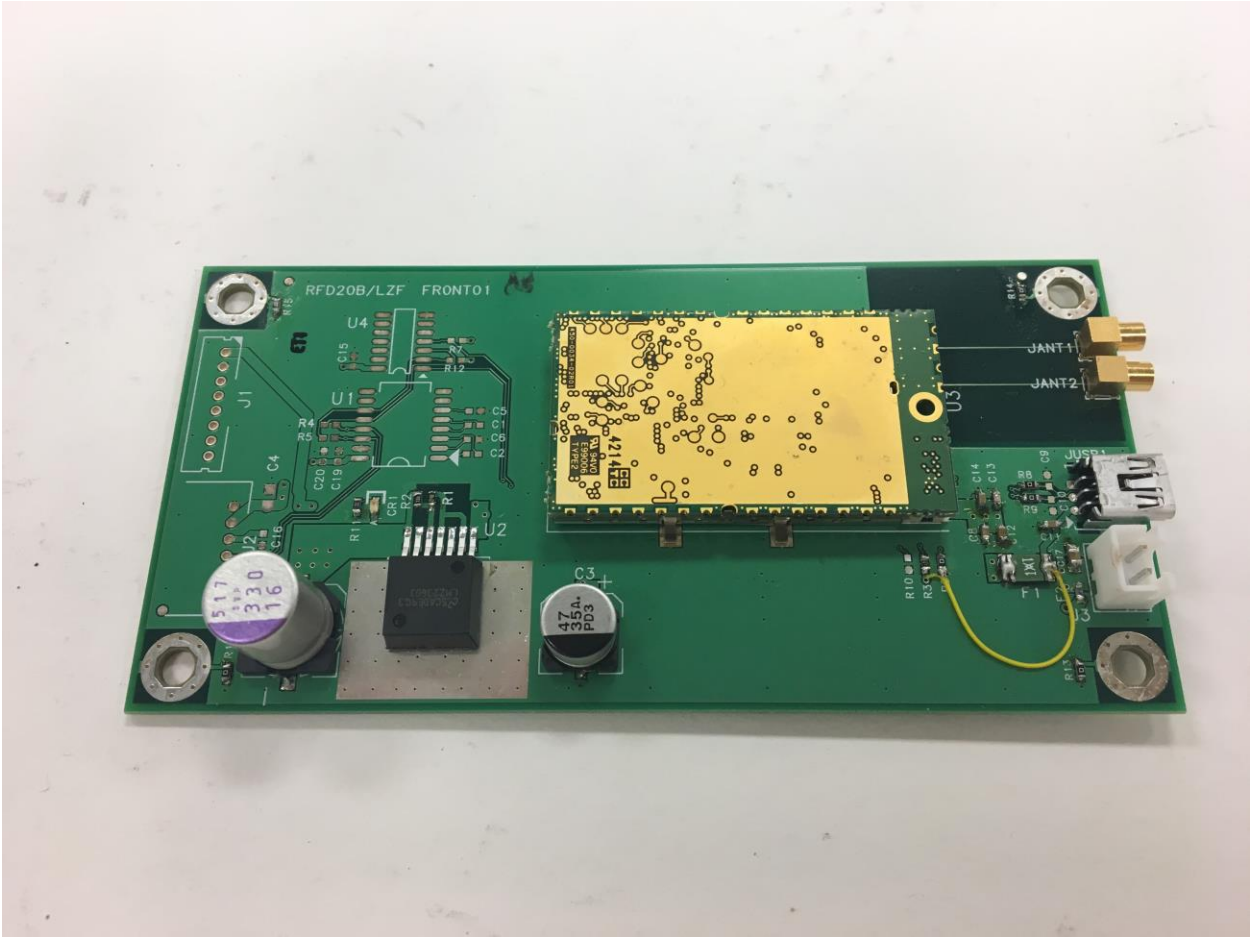

LEXMARK INTERNATIONAL INC.

FCC ID: IYL0528RFU

EUT INTERNAL PHOTOS

FCC ID: IYL0528RFU

Back view EUT with cover removed.

Front view of antenna.

FCC ID: IYL0528RFU

Back view of antenna.

View of EUT with cover and antenna removed.

View of carrier PCB with radio mounted.

FCC ID: IYL0528RFU

Bottom view of carrier PCB.

Front view of radio.

Back view of radio.