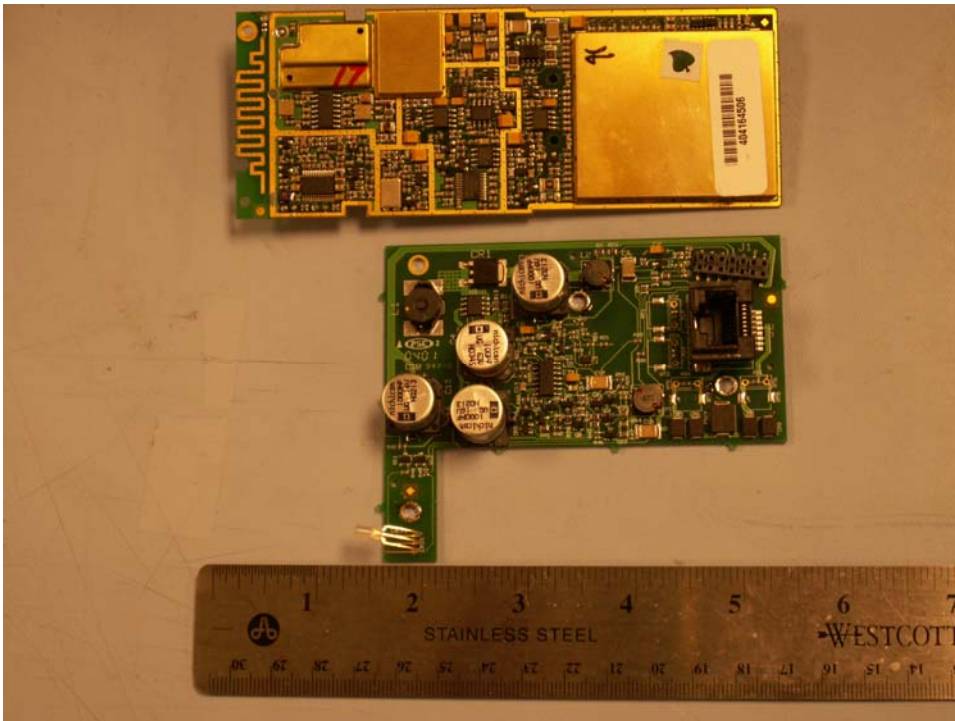

SpectraLink Corp.
Standard Base Station
FCC ID: IYGRCH400
IC: 2128B-RCH400

Internal Photos

SpectraLink Corp.
Standard Base Station
FCC ID: IYGRCH400
IC: 2128B-RCH400

Internal Photos

SpectraLink Corp.
Standard Base Station
FCC ID: IYGRCH400
IC: 2128B-RCH400

Internal Photos

SpectraLink Corp.
Standard Base Station
FCC ID: IYGRCH400
IC: 2128B-RCH400

Internal Photos