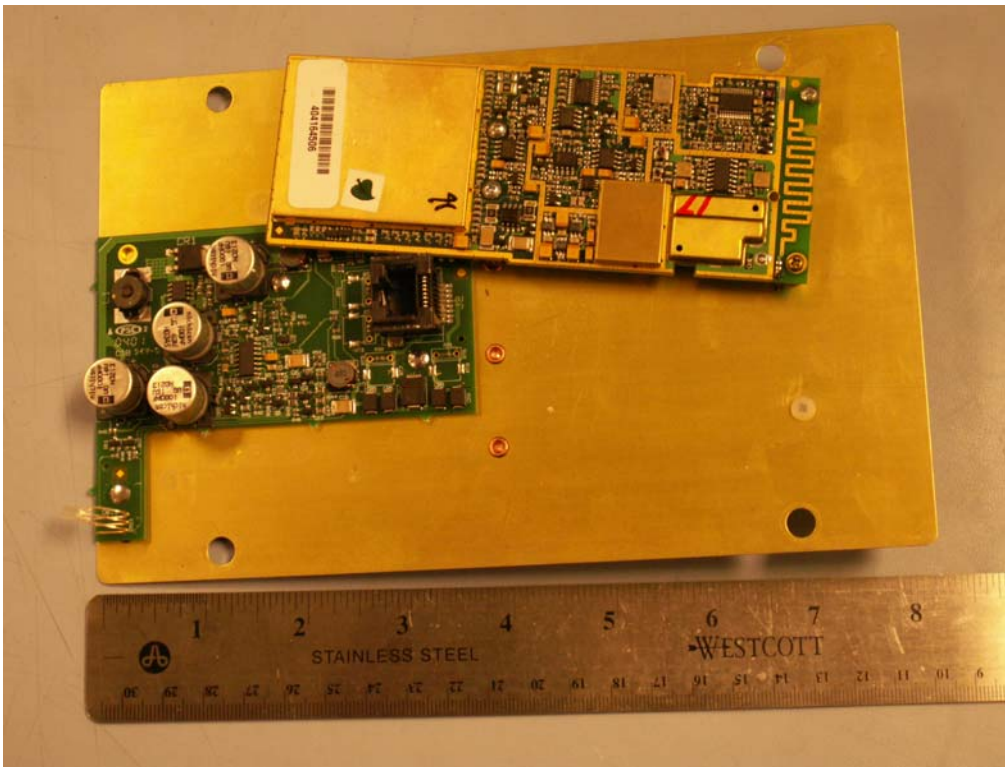

SpectraLink Corp.
Standard Base Station
FCC ID: IYGRCH400
IC: 2128B-RCH400

Internal Photos

SpectraLink Corp.
Standard Base Station
FCC ID: IYGRCH400
IC: 2128B-RCH400

Internal Photos

SpectraLink Corp.
Standard Base Station
FCC ID: IYGRCH400
IC: 2128B-RCH400

Internal Photos

SpectraLink Corp.
Standard Base Station
FCC ID: IYGRCH400
IC: 2128B-RCH400

Internal Photos