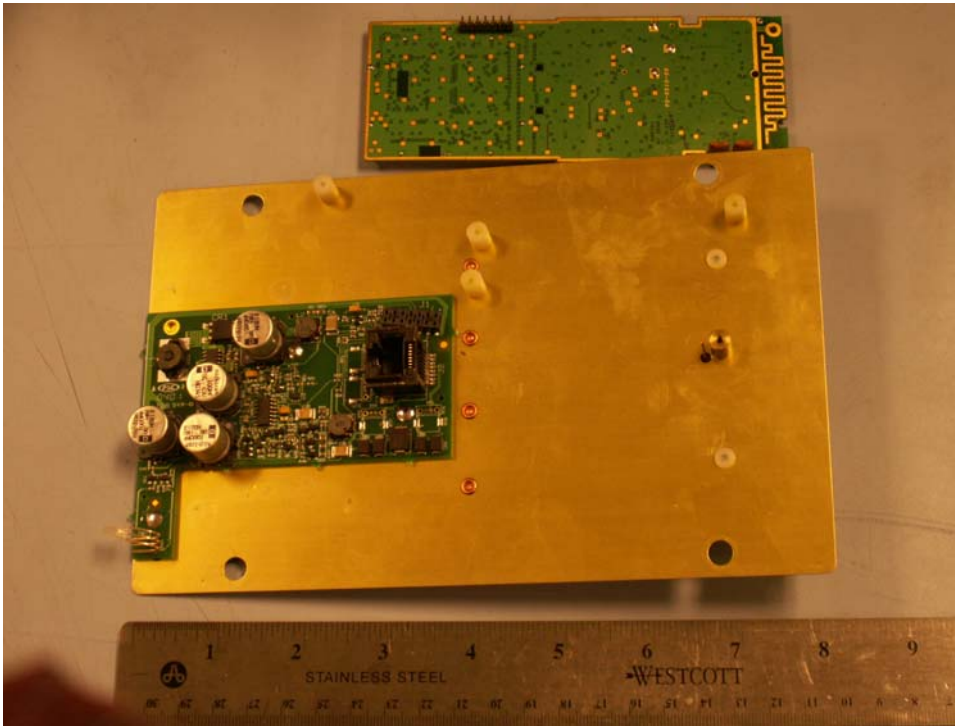

SpectraLink Corp.
Standard Base Station
FCC ID: IYGRCH400
IC: 2128B-RCH400

Internal Photos

SpectraLink Corp.
Standard Base Station
FCC ID: IYGRCH400
IC: 2128B-RCH400

Internal Photos

SpectraLink Corp.
Standard Base Station
FCC ID: IYGRCH400
IC: 2128B-RCH400

Internal Photos

SpectraLink Corp.
Standard Base Station
FCC ID: IYGRCH400
IC: 2128B-RCH400

Internal Photos