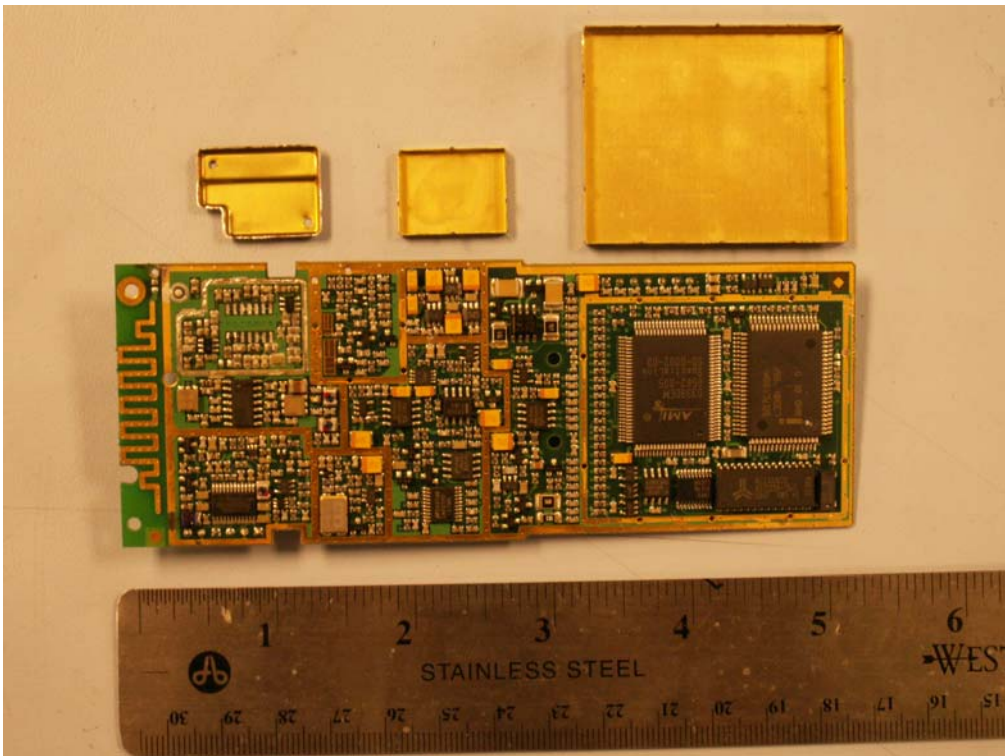

SpectraLink Corp.
Standard Base Station
FCC ID: IYGRCH400
IC: 2128B-RCH400

Internal Photos

SpectraLink Corp.
Standard Base Station
FCC ID: IYGRCH400
IC: 2128B-RCH400

Internal Photos

SpectraLink Corp.
Standard Base Station
FCC ID: IYGRCH400
IC: 2128B-RCH400

Internal Photos

SpectraLink Corp.
Standard Base Station
FCC ID: IYGRCH400
IC: 2128B-RCH400

Internal Photos