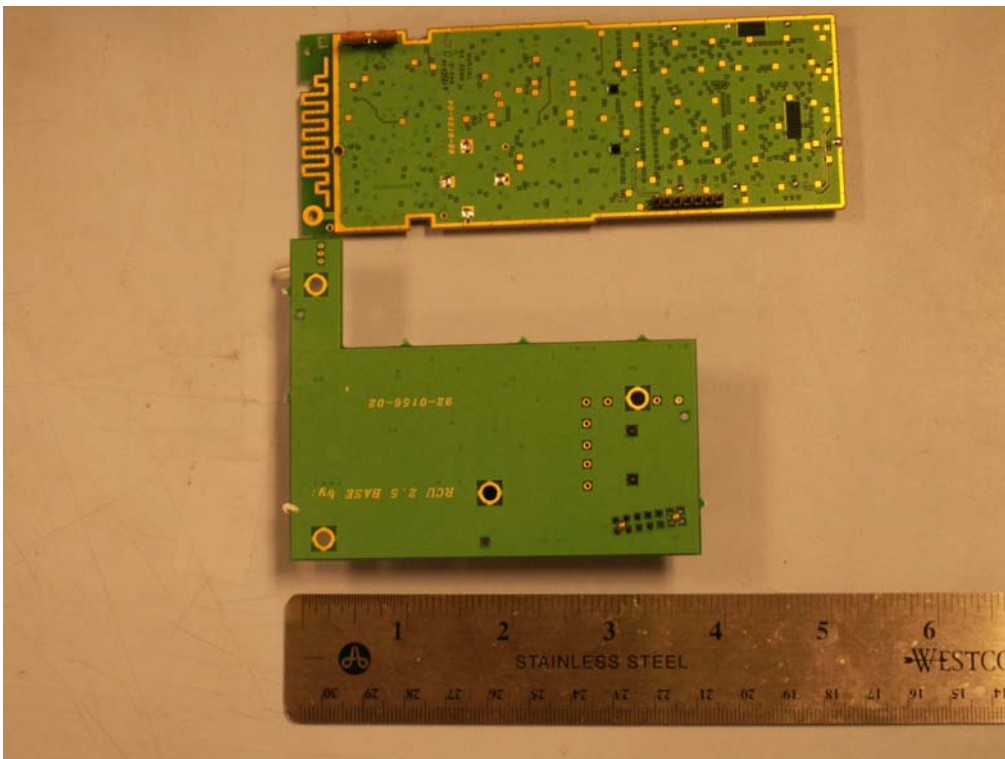

SpectraLink Corp.
Standard Base Station
FCC ID: IYGRCH400
IC: 2128B-RCH400

Internal Photos

SpectraLink Corp.
Standard Base Station
FCC ID: IYGRCH400
IC: 2128B-RCH400

Internal Photos

SpectraLink Corp.
Standard Base Station
FCC ID: IYGRCH400
IC: 2128B-RCH400

Internal Photos

SpectraLink Corp.
Standard Base Station
FCC ID: IYGRCH400
IC: 2128B-RCH400

Internal Photos