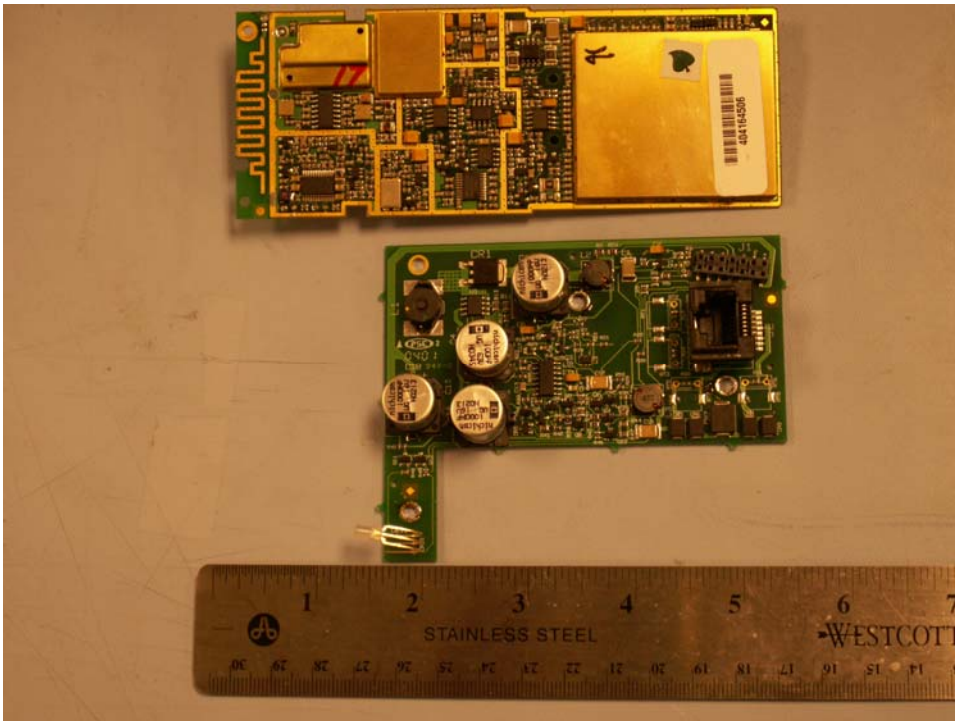

SpectraLink Corp.
Standard Base Station
FCC ID: IYGRCC400
IC: 2128B-RCC400

Internal Photos

SpectraLink Corp.
Standard Base Station
FCC ID: IYGRCC400
IC: 2128B-RCC400

Internal Photos

SpectraLink Corp.
Standard Base Station
FCC ID: IYGRCC400
IC: 2128B-RCC400

Internal Photos

SpectraLink Corp.
Standard Base Station
FCC ID: IYGRCC400
IC: 2128B-RCC400

Internal Photos