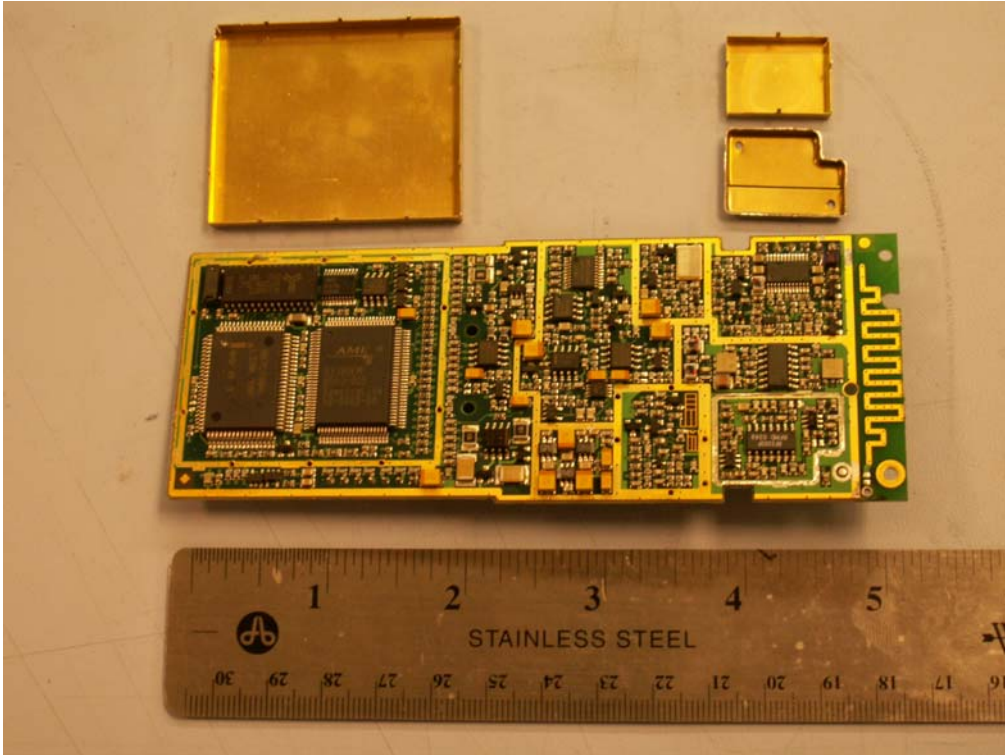

SpectraLink Corp.
Standard Base Station
FCC ID: IYGRCC400
IC: 2128B-RCC400

Internal Photos

SpectraLink Corp.
Standard Base Station
FCC ID: IYGRCC400
IC: 2128B-RCC400

Internal Photos

SpectraLink Corp.
Standard Base Station
FCC ID: IYGRCC400
IC: 2128B-RCC400

Internal Photos

SpectraLink Corp.
Standard Base Station
FCC ID: IYGRCC400
IC: 2128B-RCC400

Internal Photos