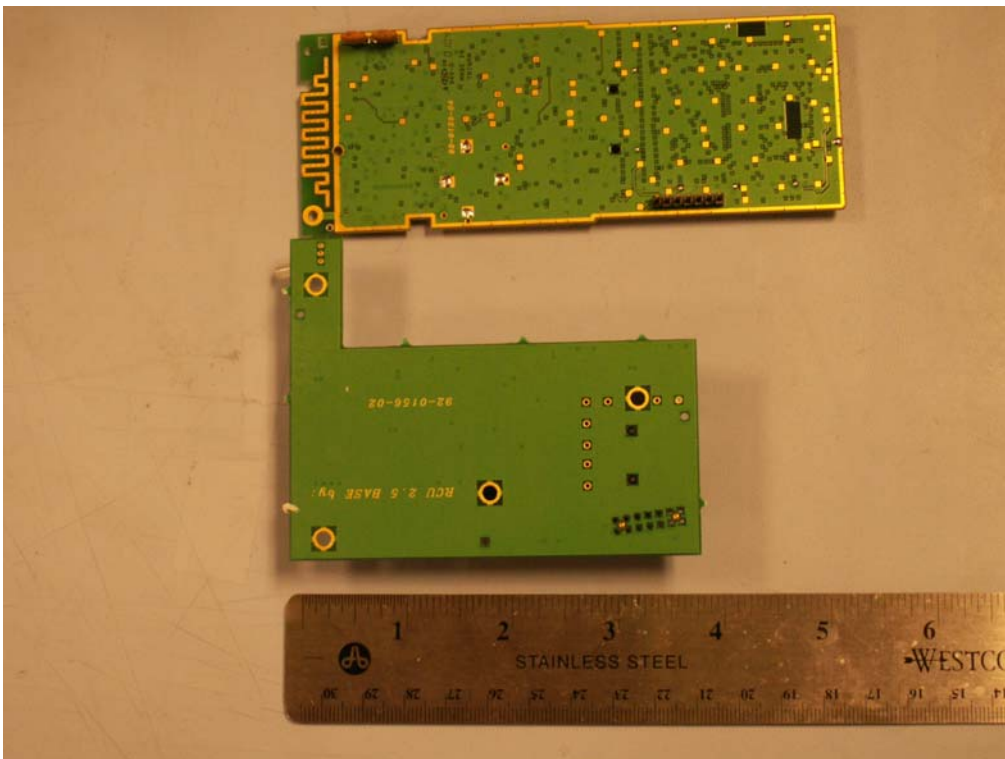

SpectraLink Corp.
Standard Base Station
FCC ID: IYGRCC400
IC: 2128B-RCC400

Internal Photos

SpectraLink Corp.
Standard Base Station
FCC ID: IYGRCC400
IC: 2128B-RCC400

Internal Photos

SpectraLink Corp.
Standard Base Station
FCC ID: IYGRCC400
IC: 2128B-RCC400

Internal Photos

SpectraLink Corp.
Standard Base Station
FCC ID: IYGRCC400
IC: 2128B-RCC400

Internal Photos