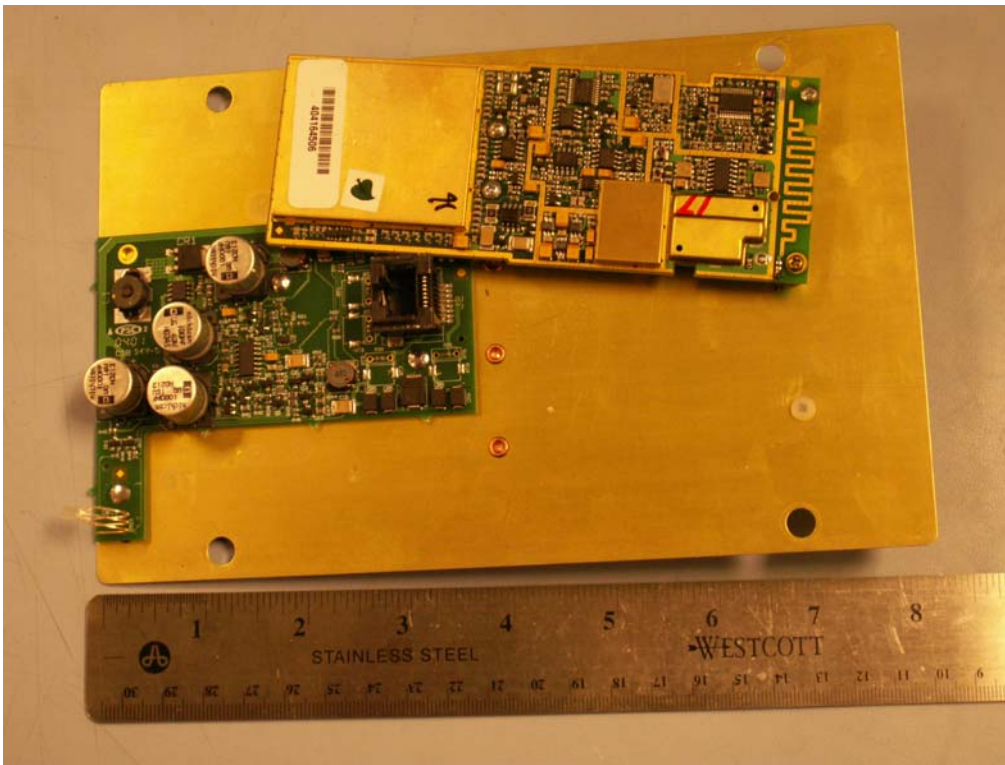

SpectraLink Corp.
Standard Base Station
FCC ID: IYGRCC400
IC: 2128B-RCC400

Internal Photos

SpectraLink Corp.
Standard Base Station
FCC ID: IYGRCC400
IC: 2128B-RCC400

Internal Photos

SpectraLink Corp.
Standard Base Station
FCC ID: IYGRCC400
IC: 2128B-RCC400

Internal Photos

SpectraLink Corp.
Standard Base Station
FCC ID: IYGRCC400
IC: 2128B-RCC400

Internal Photos