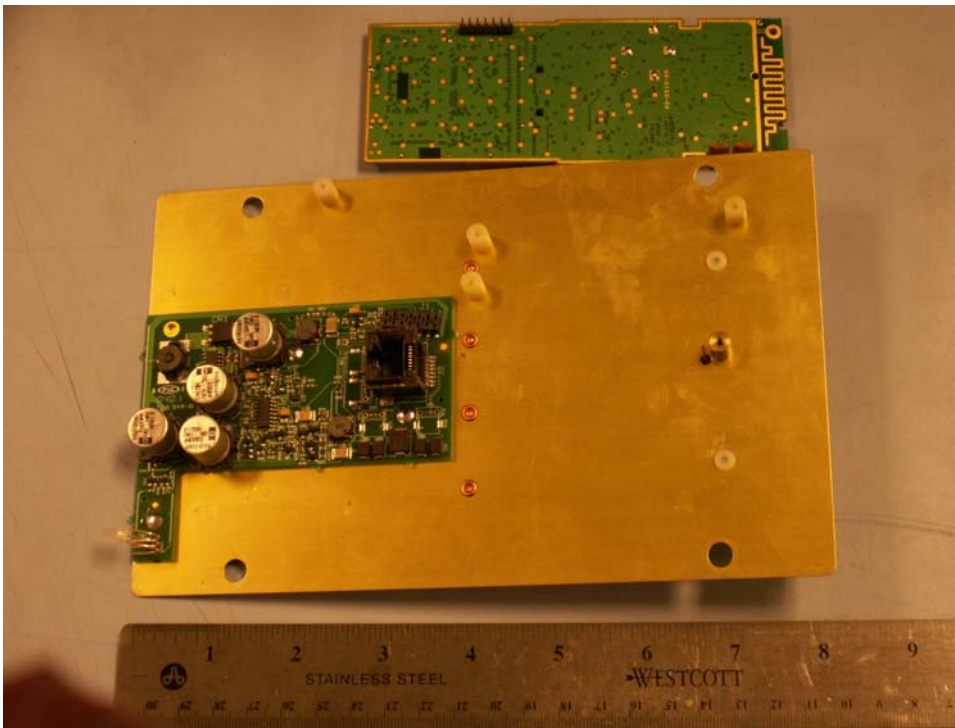

SpectraLink Corp.
Standard Base Station
FCC ID: IYGRCC400
IC: 2128B-RCC400

Internal Photos

SpectraLink Corp.
Standard Base Station
FCC ID: IYGRCC400
IC: 2128B-RCC400

Internal Photos

SpectraLink Corp.
Standard Base Station
FCC ID: IYGRCC400
IC: 2128B-RCC400

Internal Photos

SpectraLink Corp.
Standard Base Station
FCC ID: IYGRCC400
IC: 2128B-RCC400

Internal Photos