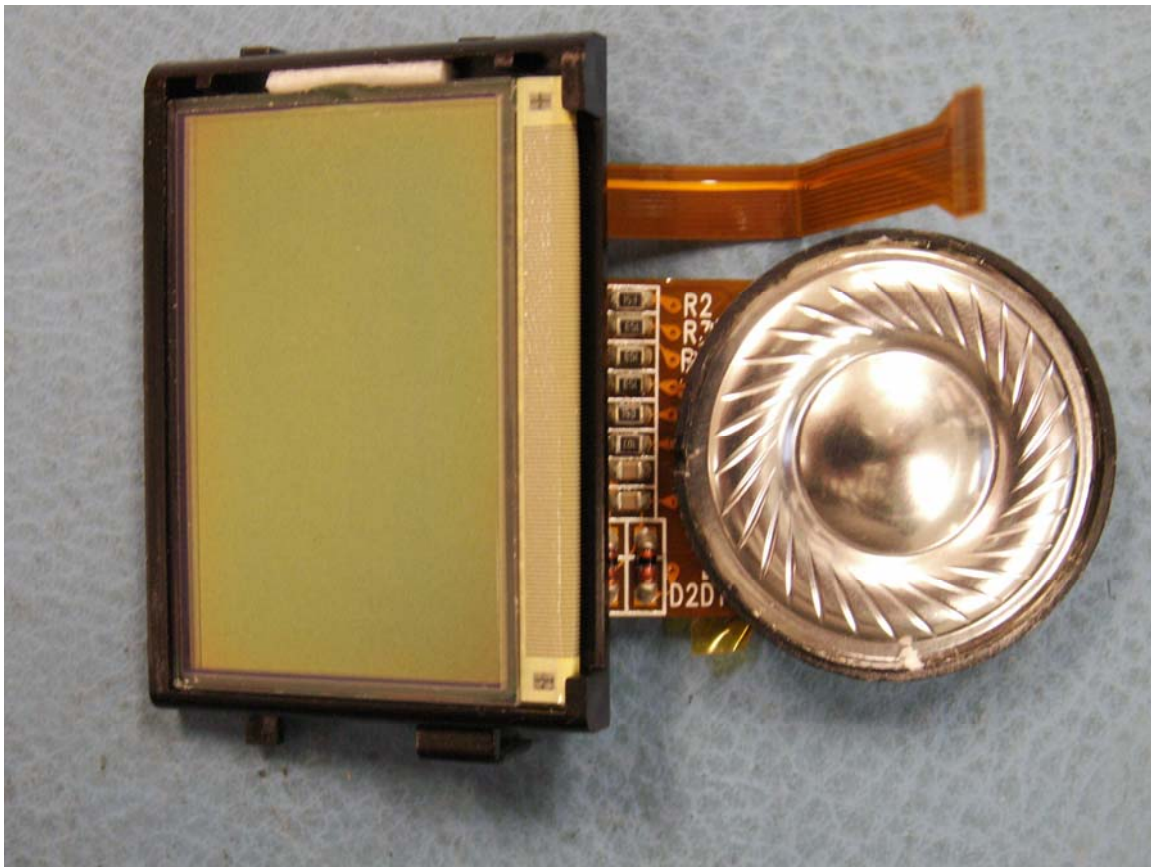

**SpectraLink Corp.**  
Wireless Telephone  
FCC ID: IYGPTB450  
IC: 2128B-PTB450

**Internal Photos**

**SpectraLink Corp.**  
Wireless Telephone  
FCC ID: IYGPTB450  
IC: 2128B-PTB450

**Internal Photos**