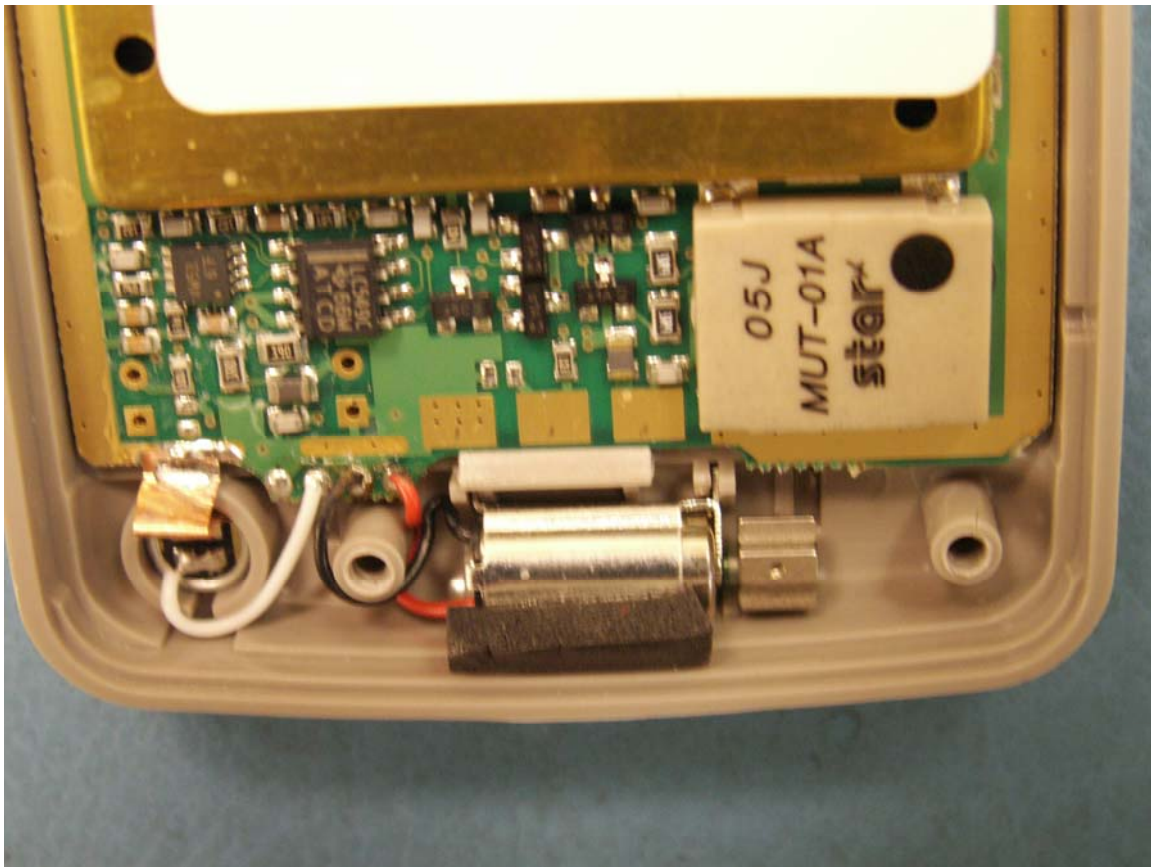

SpectraLink Corp.
Wireless Telephone
FCC ID: IYGPTB450
IC: 2128B-PTB450

Internal Photos