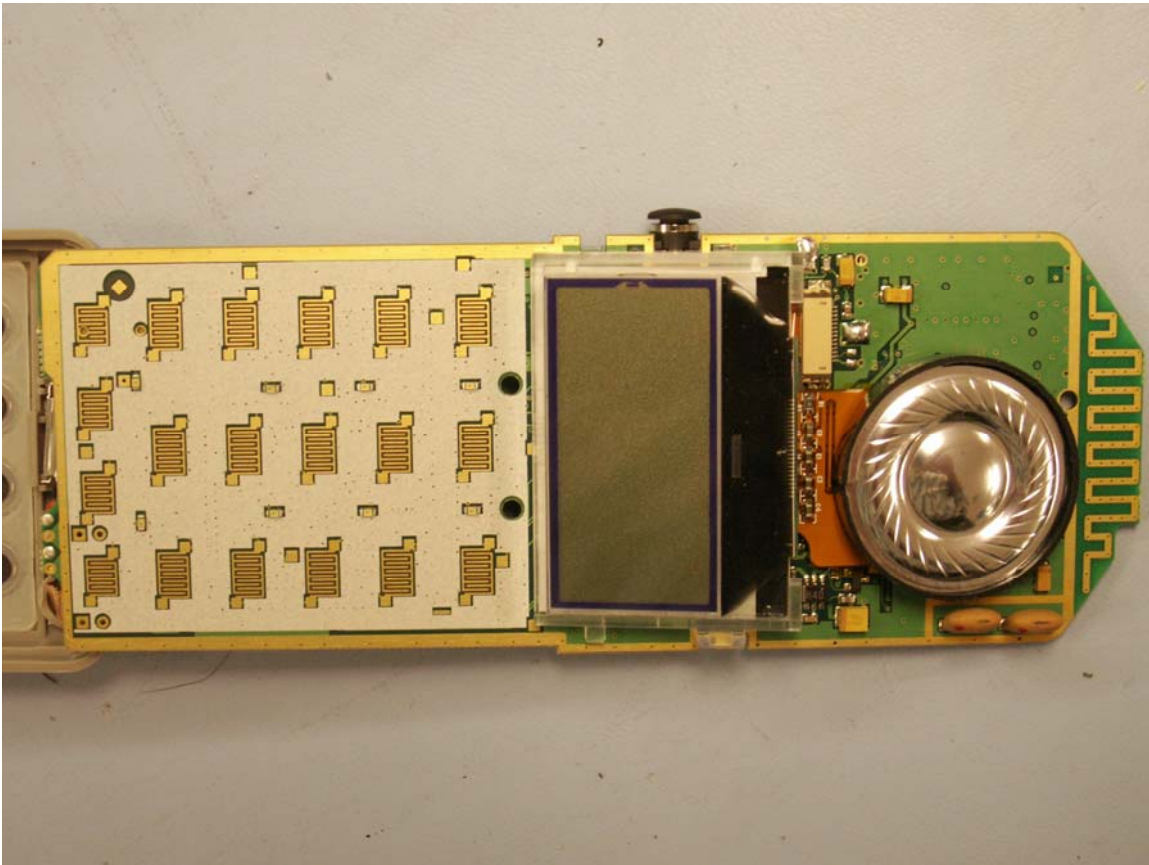

**SpectraLink Corp.**  
Wireless Telephone  
FCC ID: IYGPTB450  
IC: 2128B-PTB450

**Internal Photos**

**SpectraLink Corp.**  
Wireless Telephone  
FCC ID: IYGPTB450  
IC: 2128B-PTB450

**Internal Photos**