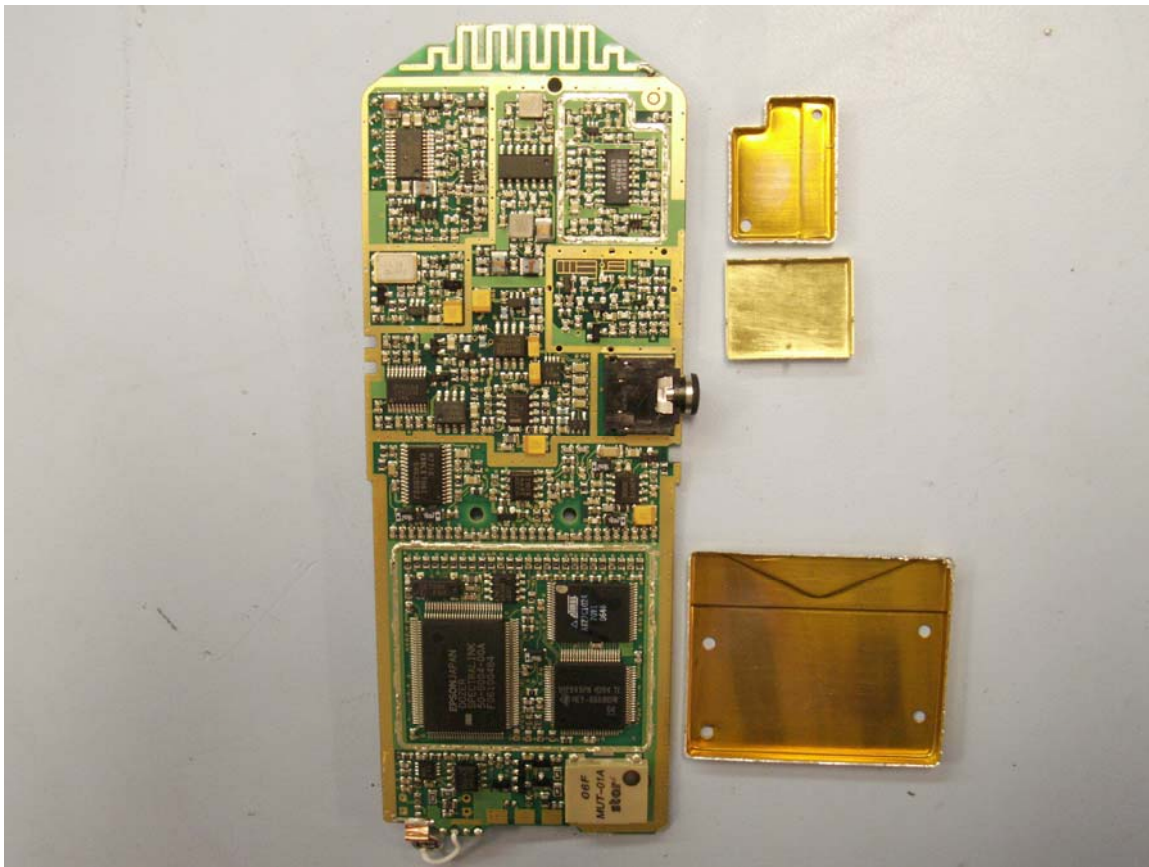

**SpectraLink Corp.**  
Wireless Telephone  
FCC ID: IYGPTB450  
IC: 2128B-PTB450

**Internal Photos**

**SpectraLink Corp.**  
Wireless Telephone  
FCC ID: IYGPTB450  
IC: 2128B-PTB450

**Internal Photos**