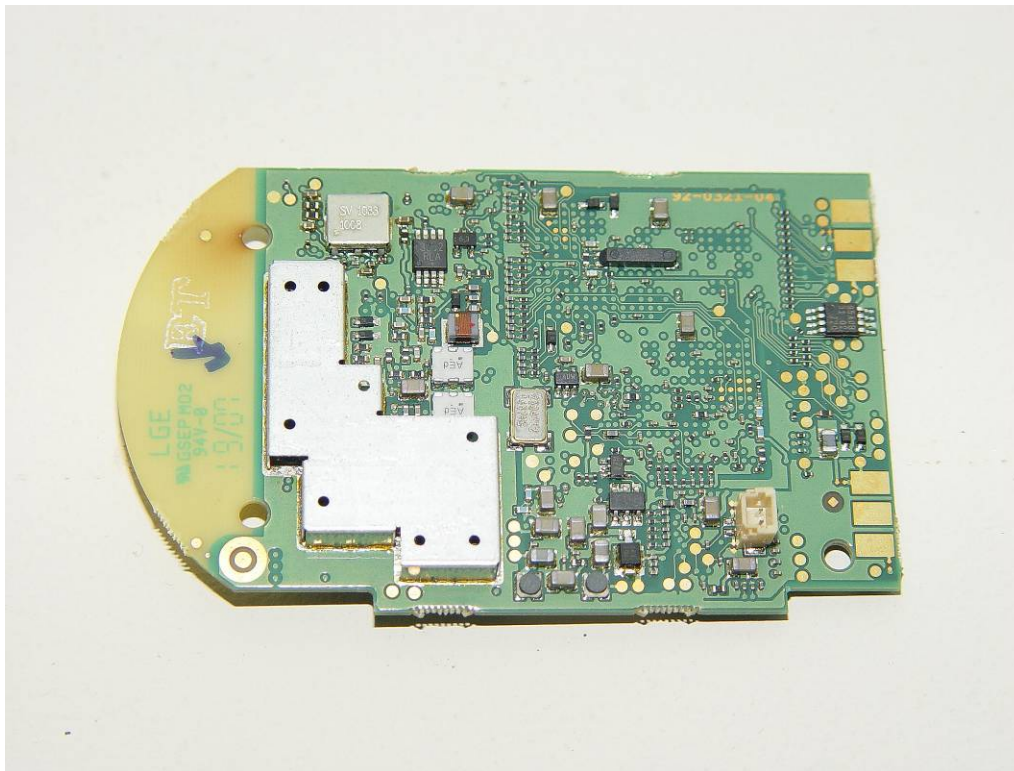

June 17 2008

POLY02 – 915 MHz Wireless IP Phone 602X

INTERNAL PHOTOGRAPHS

Display Assembly Bottom

Display Assembly Top

Keyboard Assembly Bottom

Keyboard Assembly Top

Phone Assembly Bottom

Phone Assembly Top