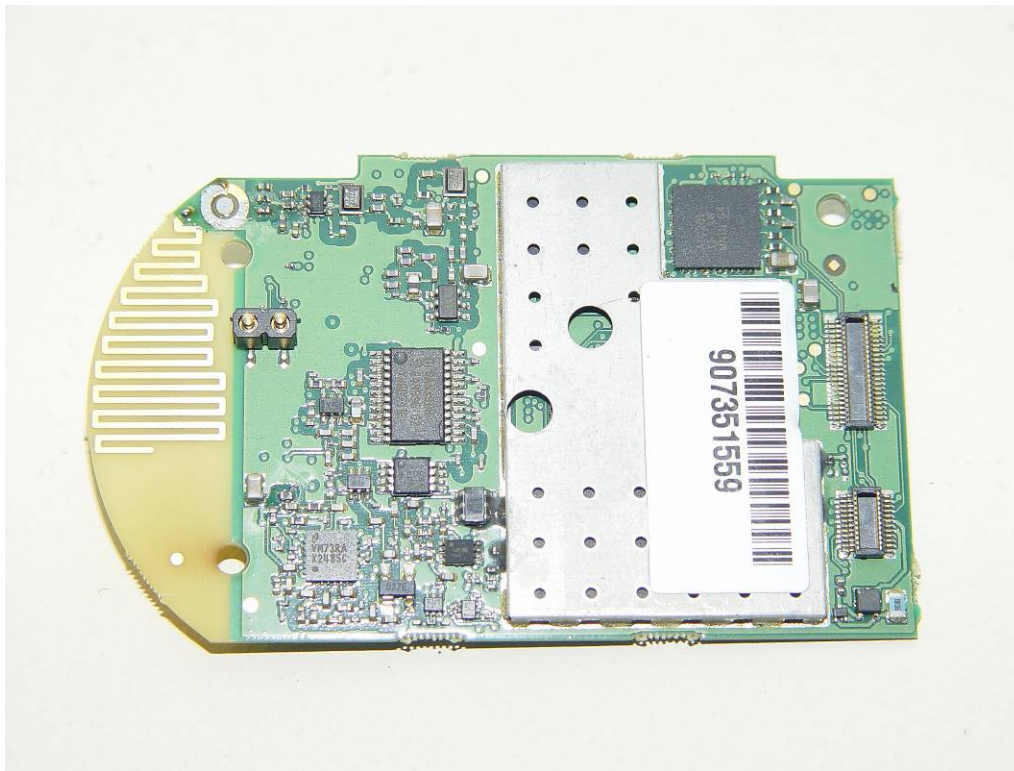

June 17 2008

POLY02 – 915 MHz Wireless IP Phone 602X

INTERNAL PHOTOGRAPHS

Display Assembly Bottom

Display Assembly Top

Keyboard Assembly Bottom

Keyboard Assembly Top

Phone Assembly Bottom

Phone Assembly Top