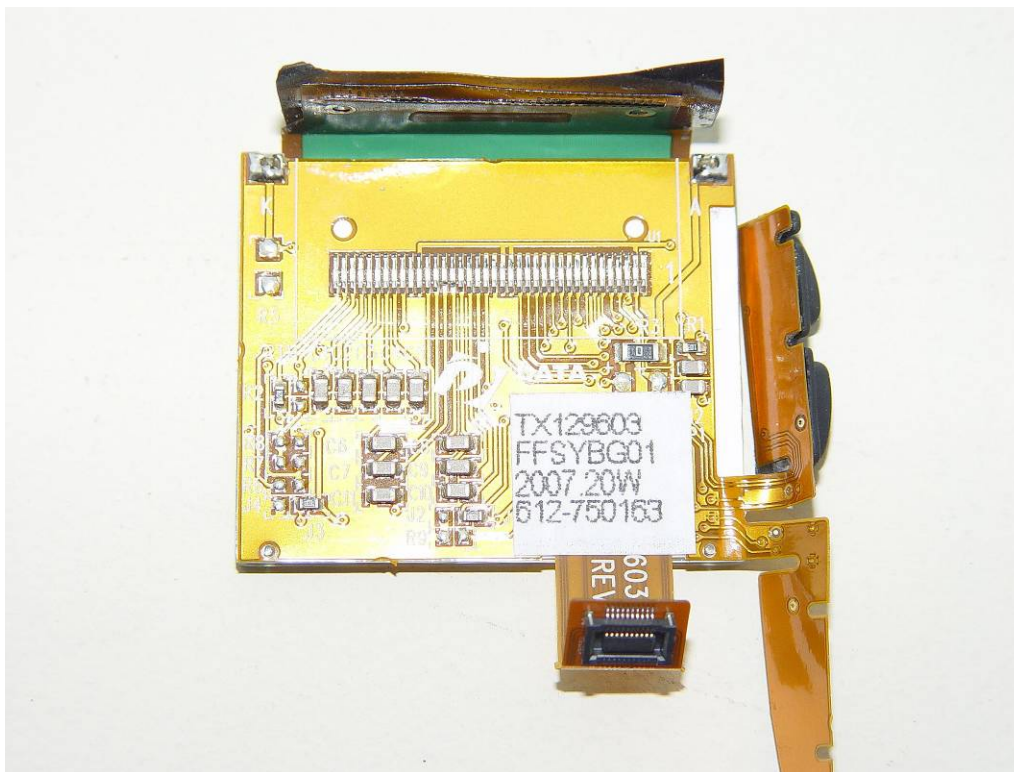

June 17 2008

POLY02 – 915 MHz Wireless IP Phone 602X

INTERNAL PHOTOGRAPHS

Display Assembly Bottom

Display Assembly Top

Keyboard Assembly Bottom

Keyboard Assembly Top

Phone Assembly Bottom

Phone Assembly Top