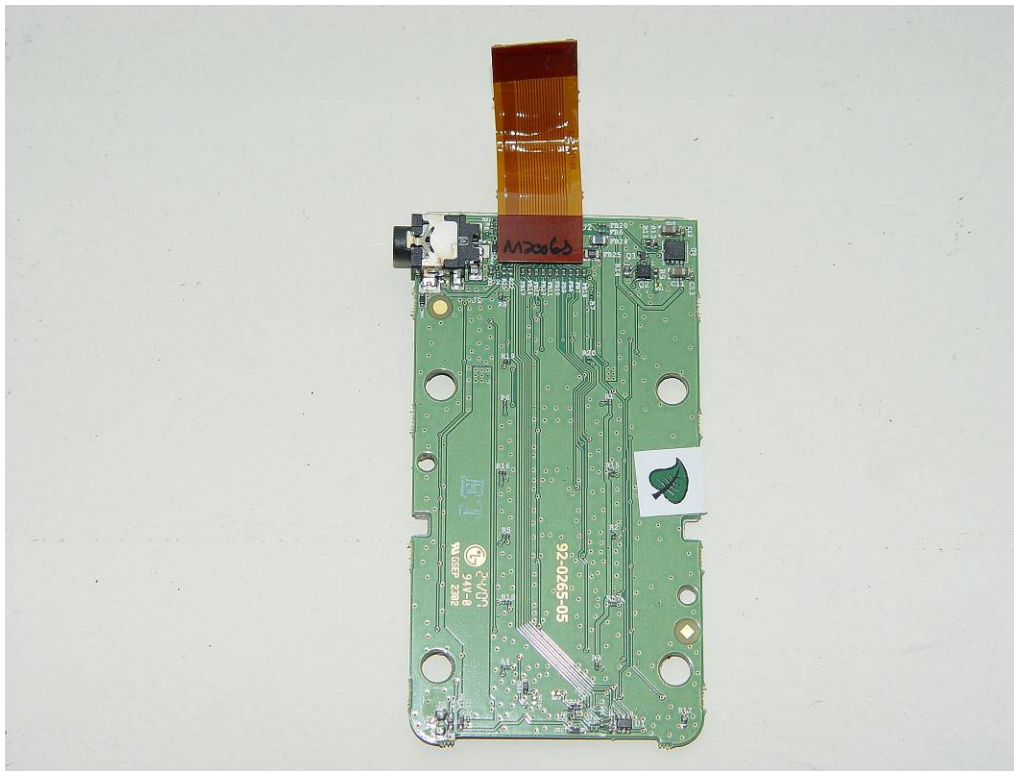

June 17 2008

POLY02 – 915 MHz Wireless IP Phone 602X

INTERNAL PHOTOGRAPHS

Display Assembly Bottom

Display Assembly Top

Keyboard Assembly Bottom

Keyboard Assembly Top

Phone Assembly Bottom

Phone Assembly Top