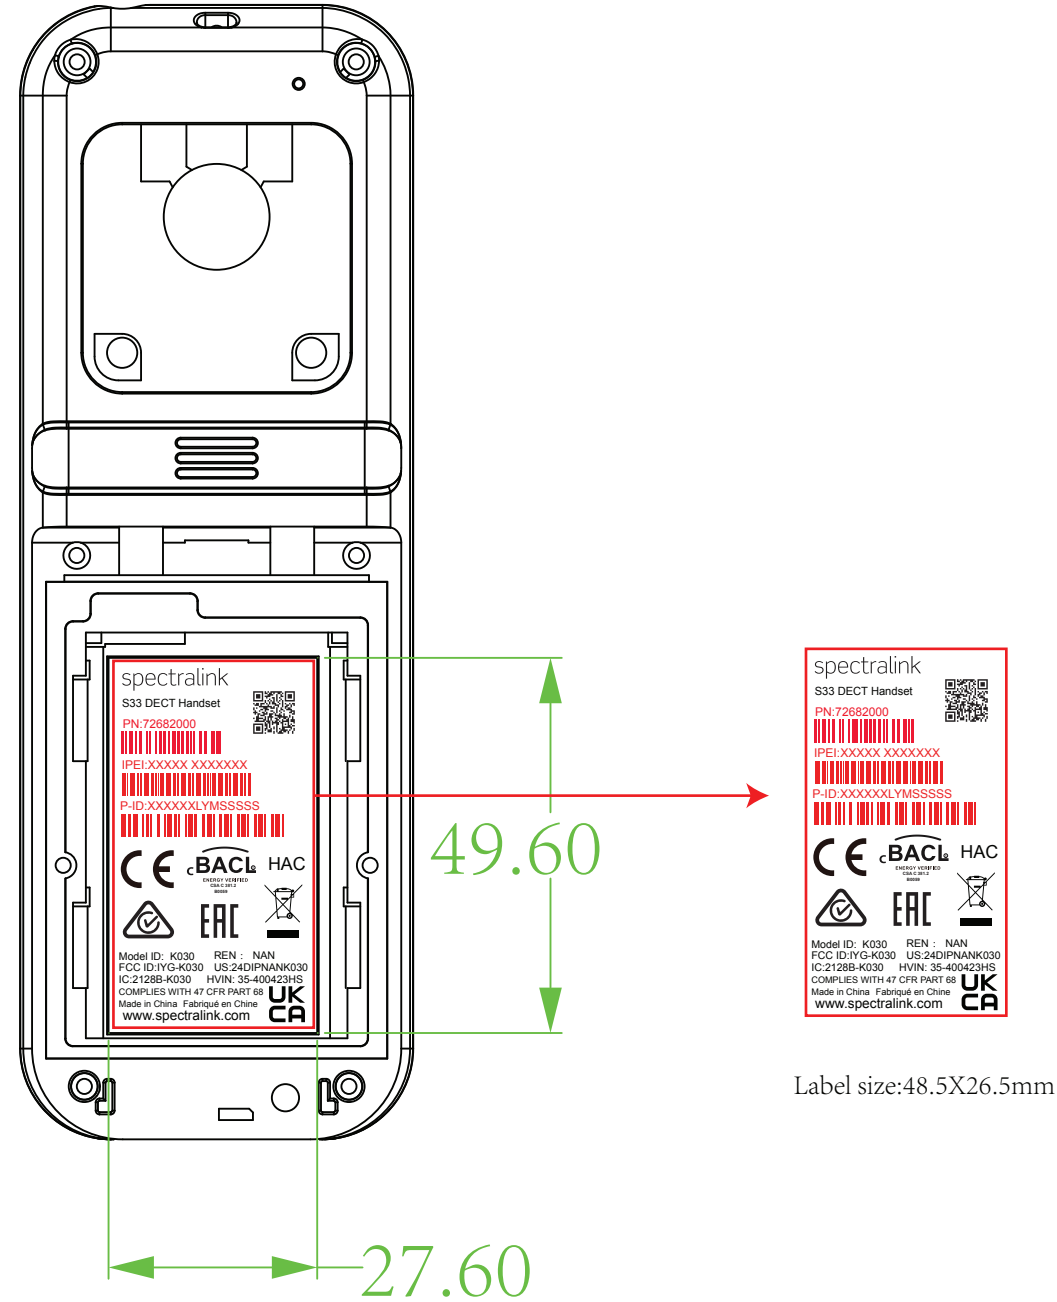

# SKU-A Label file(updated on Nov 10,2023)(80-2759-00-00)

Label size:48.5X26.5mm