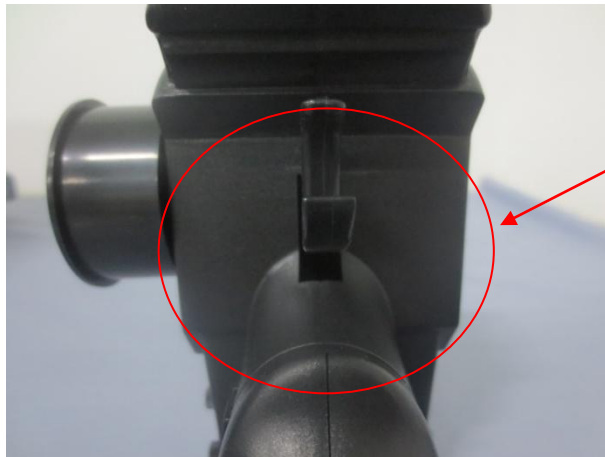

Size: 60mmX40mm

Label location