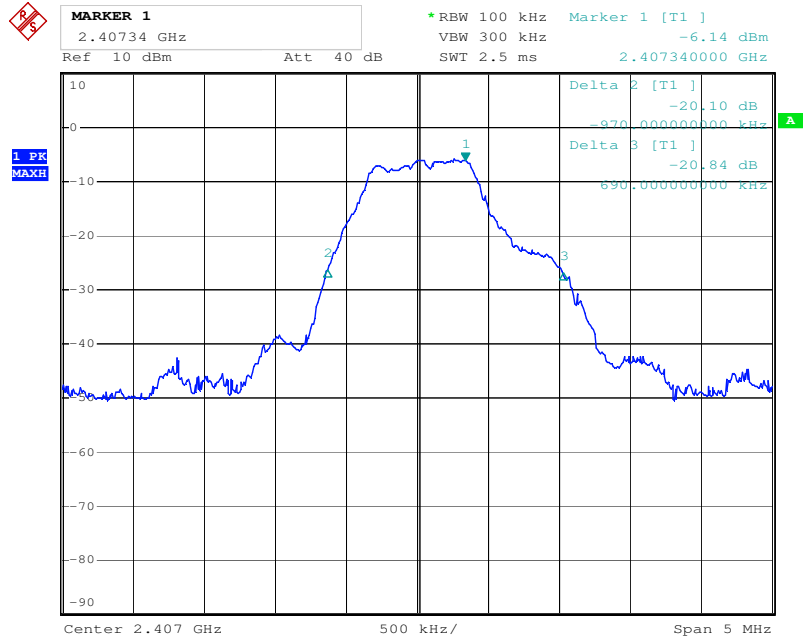

## 20dB Bandwidth

Tx frequency: 2407MHz

Comment: test print  
Date: 2.SEP.2015 11:05:21

Tx frequency: 2445MHz

Comment: test print  
Date: 2.SEP.2015 11:14:57

Tx frequency: 2472MHz

Comment: test print  
Date: 2.SEP.2015 11:02:48