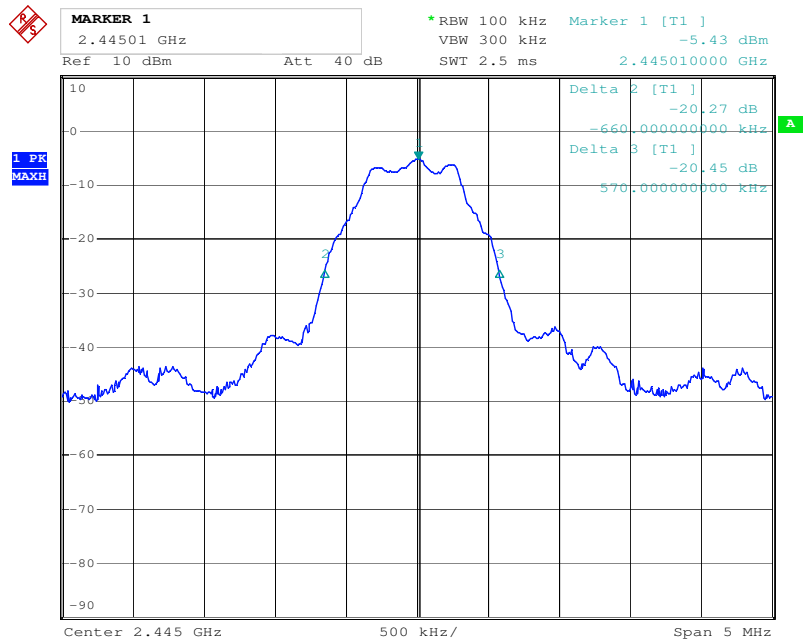

## 20dB Bandwidth

Tx frequency: 2407MHz

Comment: test print  
Date: 2.SEP.2015 11:05:21

Tx frequency: 2445MHz

Comment: test print  
Date: 2.SEP.2015 11:14:57

Tx frequency: 2472MHz

Comment: test print  
Date: 2.SEP.2015 11:02:48