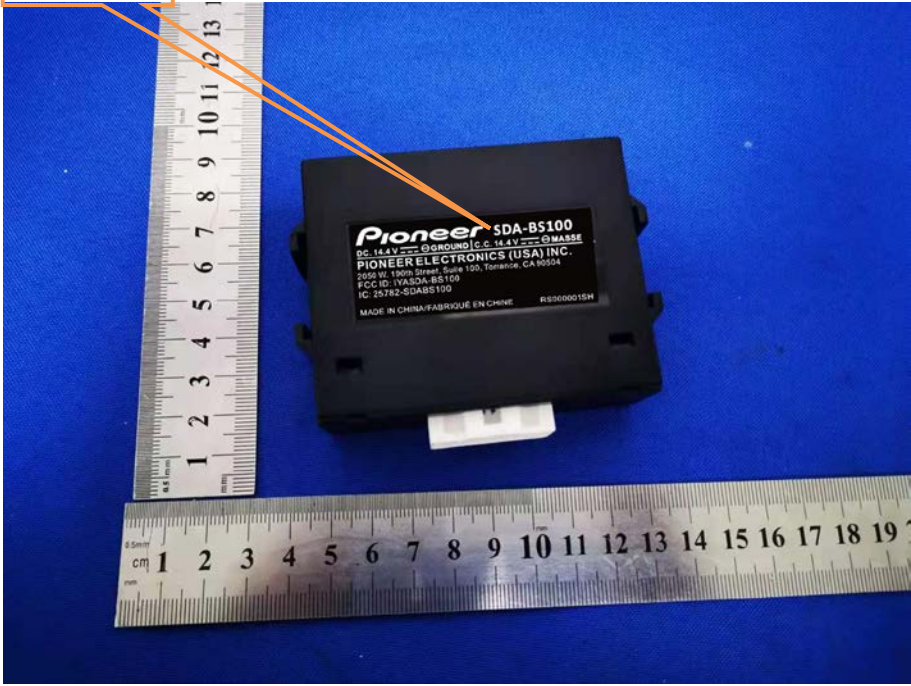

Label
Location

Model: SDA-BS100
FCC ID: IYASDA-BS100
IC: 25782-SDABS100