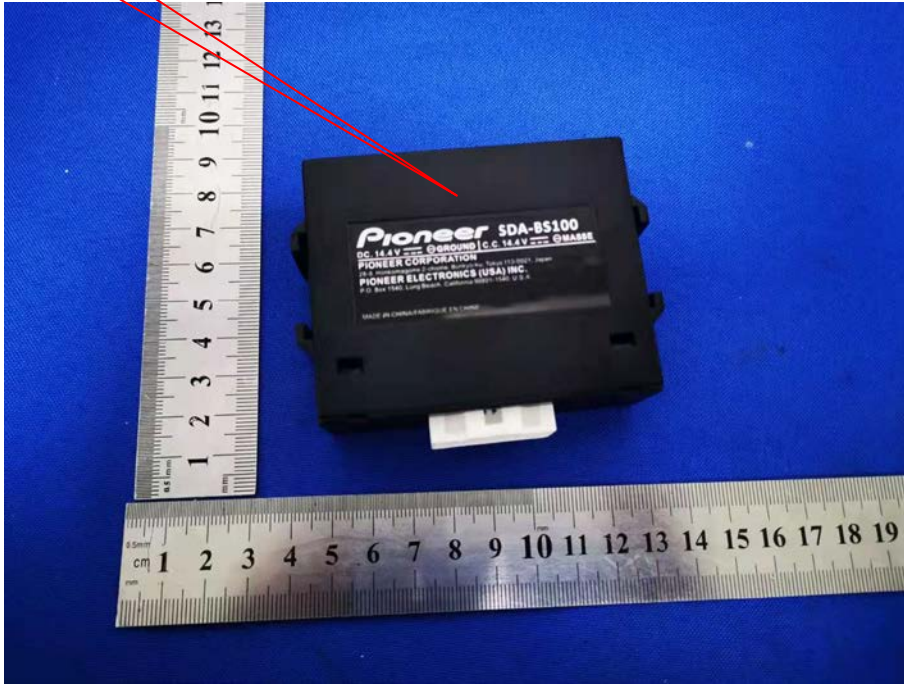

Label
Location

Model: SDA-BS100
FCC ID: IYASDA-BS100