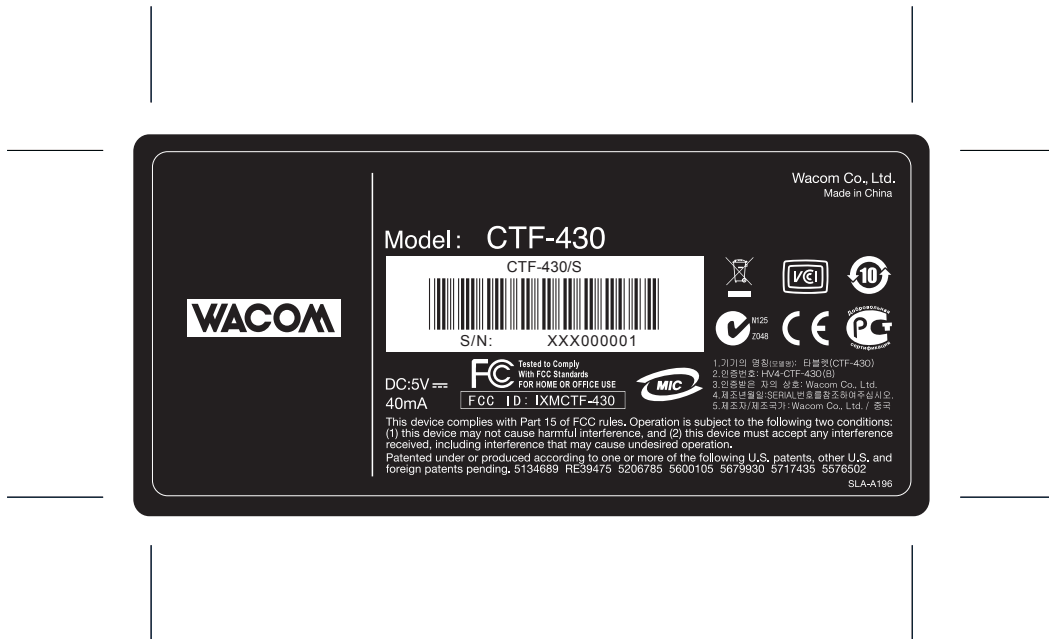

# Artwork of Sparrow bottom label

## CTF-430

Cutter guides not to print.