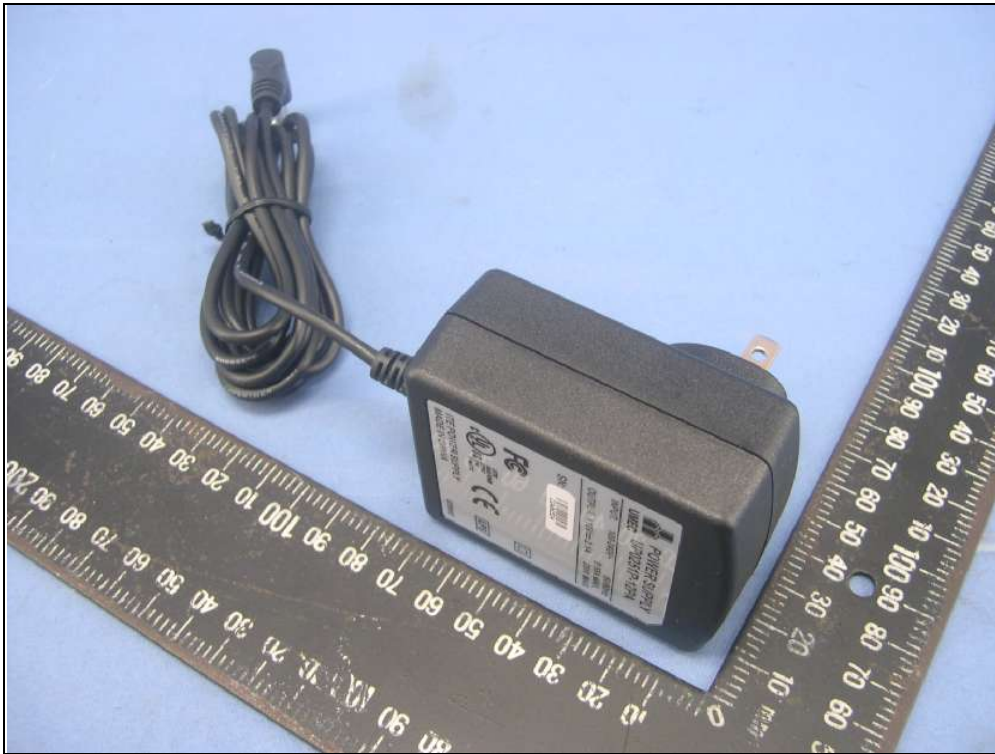

Adapter Model: UP0251P-12PA

Adapter Model: WN20U-120