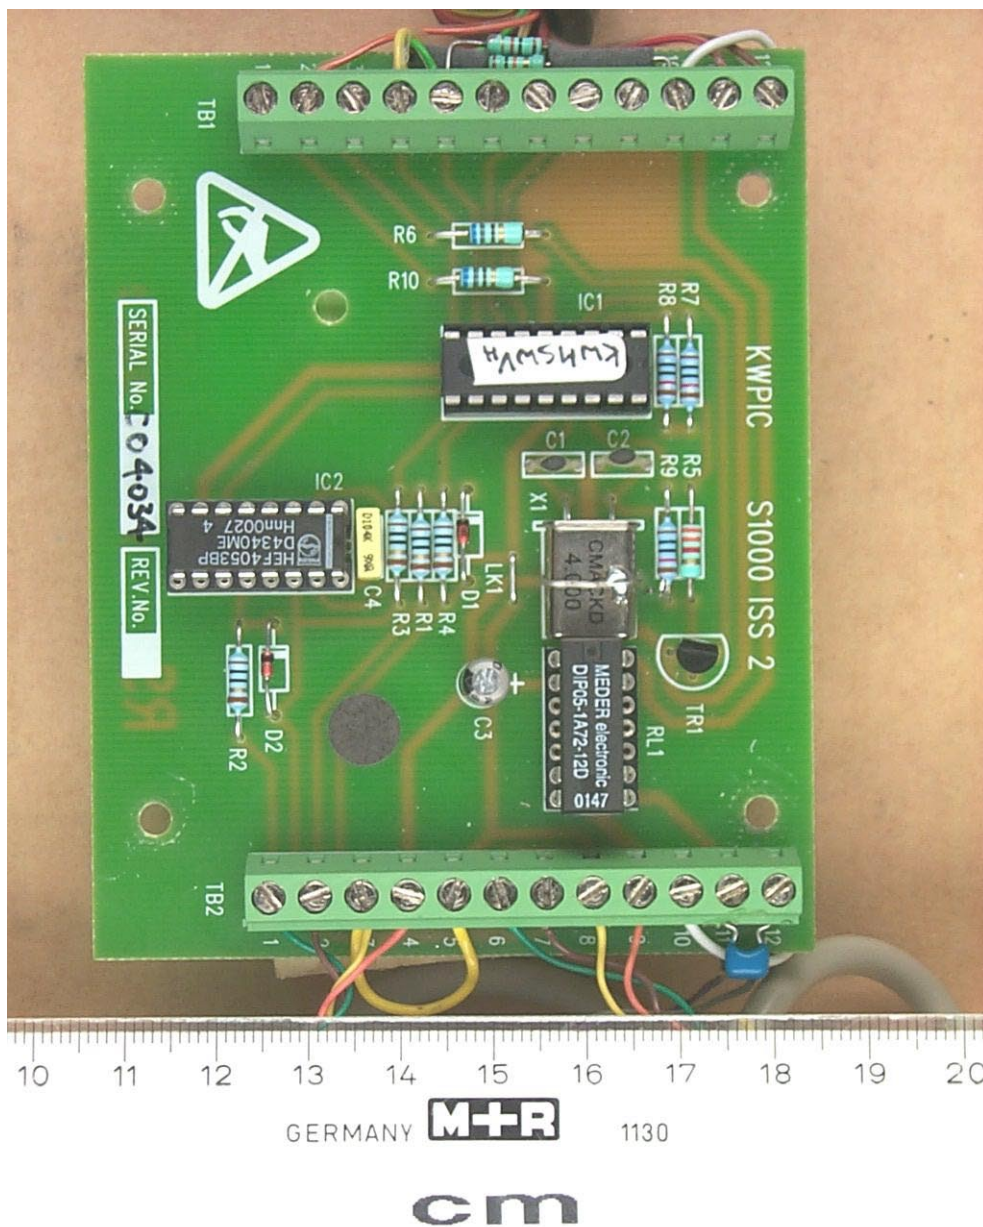

Annex C of test report R30422 Edition 2  
EUT: Model 24W (PRA5 Wedgereader)  
Manufacturer: deister electronic GmbH

30422\_5.jpg Model 24W internal view

Annex C of test report R30422 Edition 2  
 EUT: Model 24W (PRA5 Wedgereader)  
 Manufacturer: deister electronic GmbH

30422\_7.jpg Model 24W PCB, top view

Annex C of test report R30422 Edition 2  
EUT: Model 24W (PRA5 Wedgereader)  
Manufacturer: deister electronic GmbH

30422\_6.jpg Model 24W PCB, bottom view

Annex C of test report R30422 Edition 2  
EUT: Model 24W (PRA5 Wedgereader)  
Manufacturer: deister electronic GmbH

30422\_8.jpg Model 24W bottom view of reader module