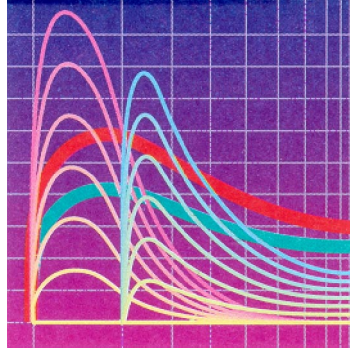

Annex B of test report R30422 Edition 2
EUT: Model 24W (PRA5 Wedgereader)
Manufacturer: deister electronic GmbH