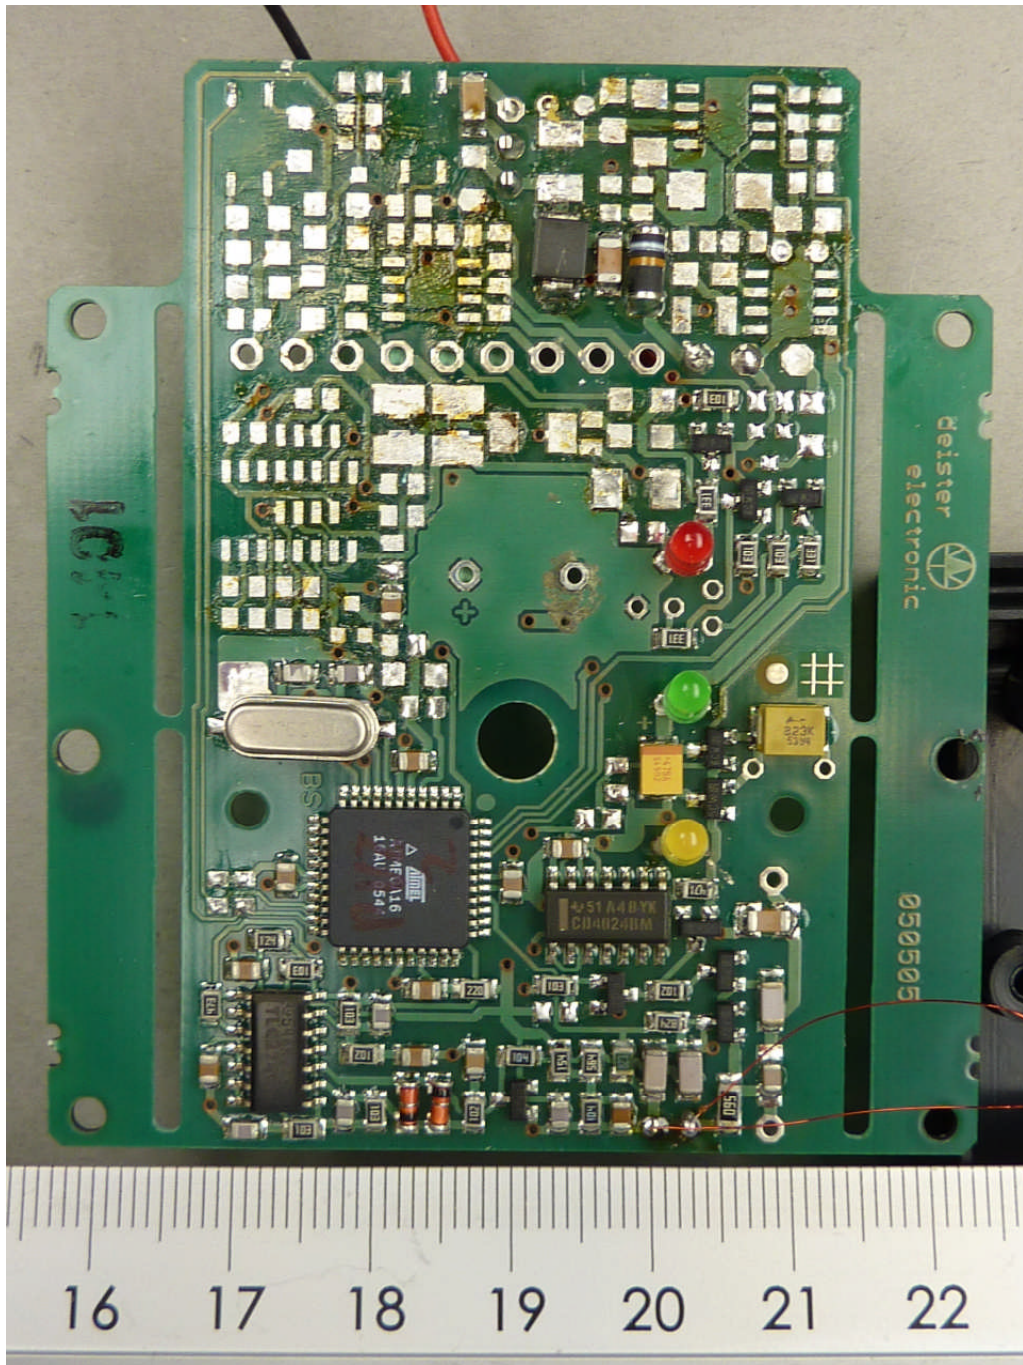

**ANNEX B: INTERNAL PHOTOS OF THE EUT**

111946\_e.JPG: ADA Amantag Deactivator internal view

**ANNEX B: INTERNAL PHOTOS OF THE EUT**

111946\_f.JPG: ADA Amantag Deactivator, PCB, top view

**ANNEX B: INTERNAL PHOTOS OF THE EUT**

111946\_g.JPG: ADA Amantag Deactivator, PCB, bottom view