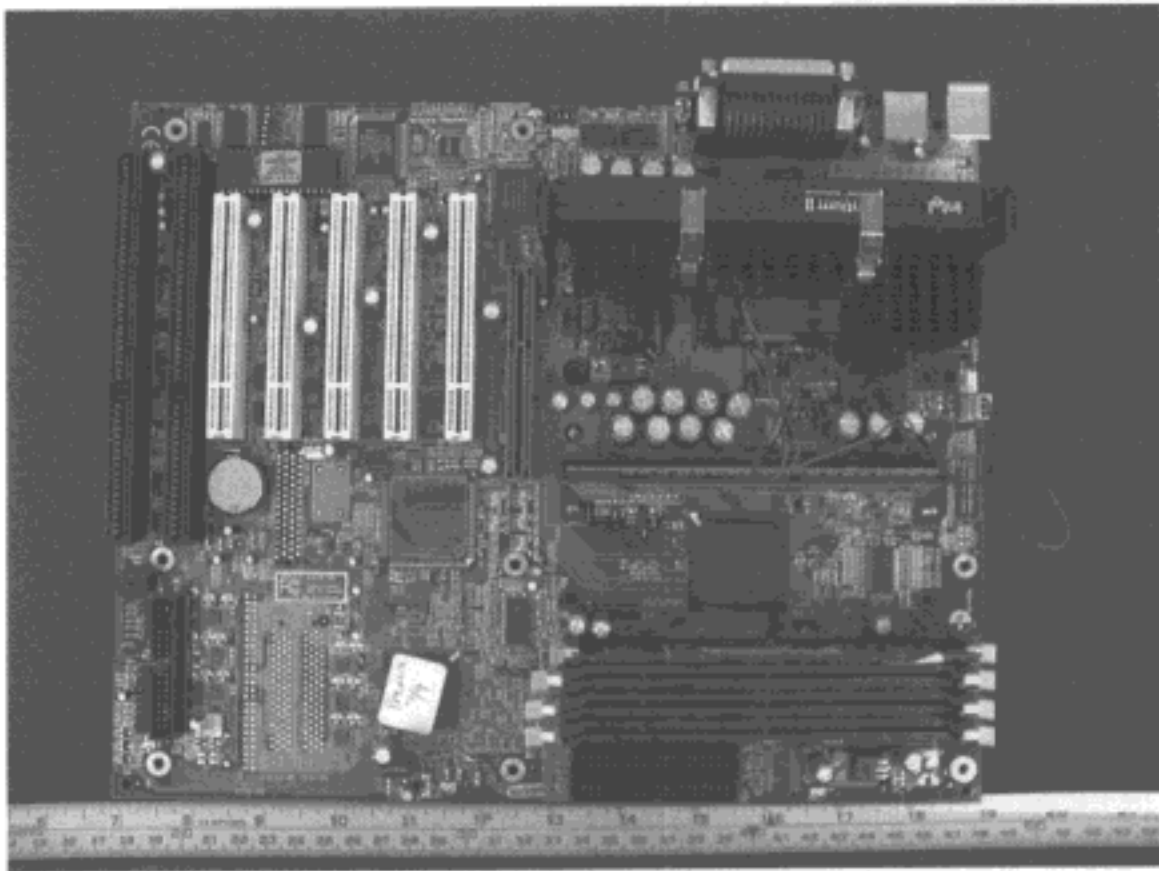

7.3 EUT – Inside Front Bezel

7.4 EUT – Left Side View with Cover Removed

7.6 Power Supply - Cover Removed, Component View

PREMIO, M/N: TG-2006-B

7.7 Power Supply – Circuit View

PREMIO, M/N: TG-2006-B

7.8 Motherboard - Component View

7.9 Motherboard - Circuit View

7.10 VGA Adapter - Component View

7.11 VGA Adapter - Circuit View