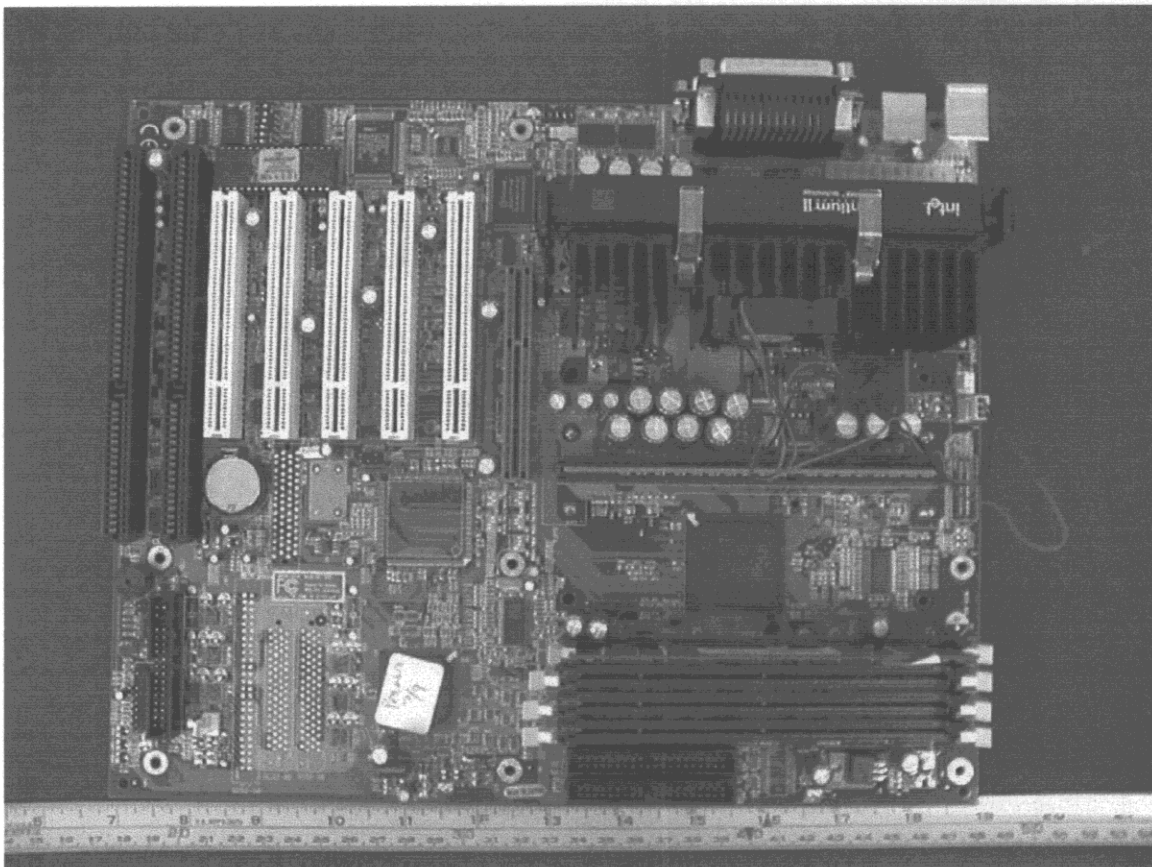

7.3 EUT – Inside Front Bezel

7.4 EUT – Left Side View with Cover Removed

7.6 Power Supply - Cover Removed, Component View

PREMIO, M/N: TG-2006-B

7.7 Power Supply – Circuit View

PREMIO, M/N: TG-2006-B

7.8 Motherboard - Component View

7.9 Motherboard - Circuit View

7.10 VGA Adapter - Component View

7.11 VGA Adapter - Circuit View