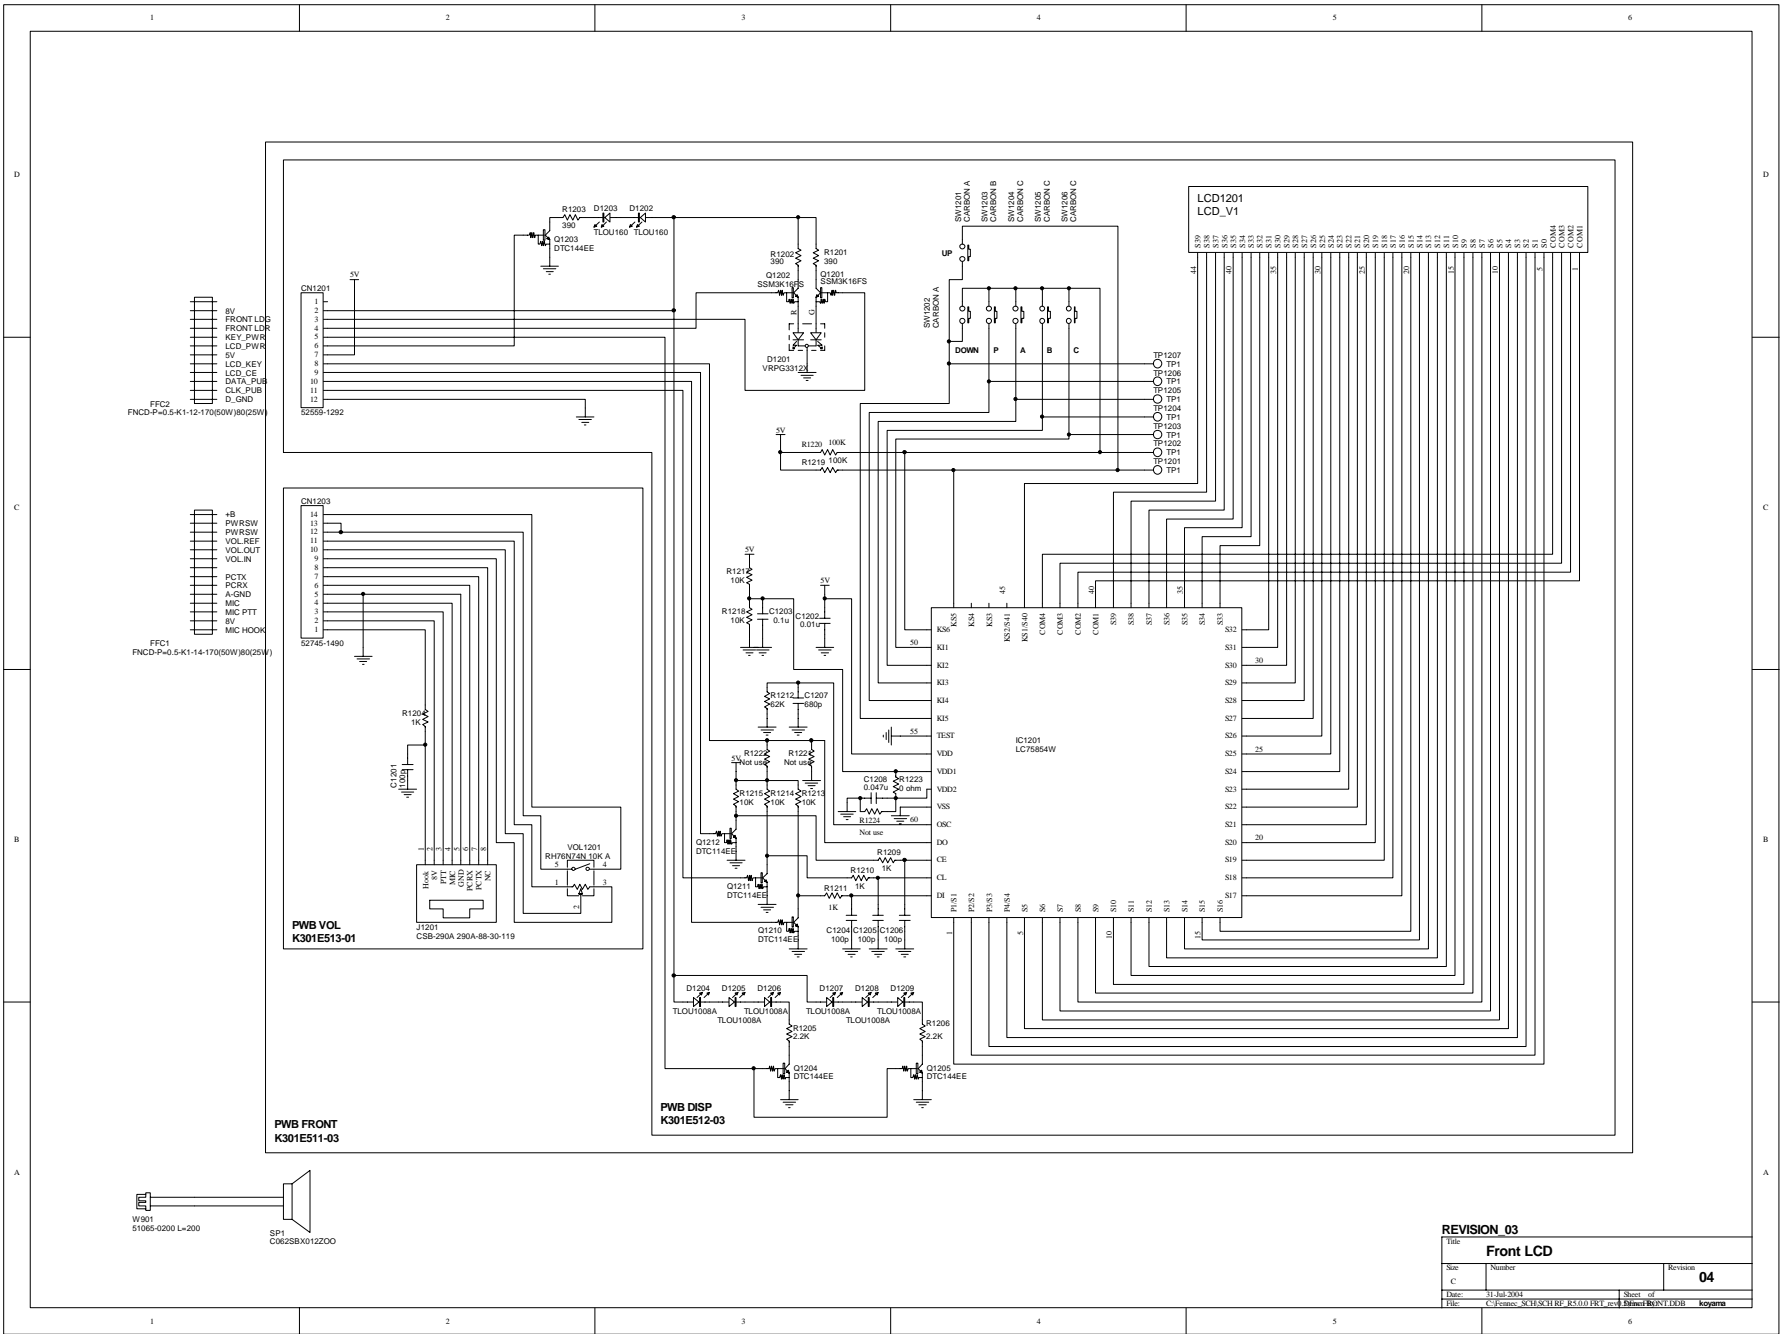

REF	VALUE	TYPE	DESCRIPTION
102	10K	RES	10K
103	10K	RES	10K
104	10K	RES	10K
105	10K	RES	10K
106	10K	RES	10K
107	10K	RES	10K
108	10K	RES	10K
109	10K	RES	10K
110	10K	RES	10K
111	10K	RES	10K
112	10K	RES	10K
113	10K	RES	10K
114	10K	RES	10K
115	10K	RES	10K
116	10K	RES	10K
117	10K	RES	10K
118	10K	RES	10K
119	10K	RES	10K
120	10K	RES	10K
121	10K	RES	10K
122	10K	RES	10K
123	10K	RES	10K
124	10K	RES	10K
125	10K	RES	10K
126	10K	RES	10K
127	10K	RES	10K
128	10K	RES	10K
129	10K	RES	10K
130	10K	RES	10K
131	10K	RES	10K
132	10K	RES	10K
133	10K	RES	10K
134	10K	RES	10K
135	10K	RES	10K
136	10K	RES	10K
137	10K	RES	10K
138	10K	RES	10K
139	10K	RES	10K
140	10K	RES	10K
141	10K	RES	10K
142	10K	RES	10K
143	10K	RES	10K
144	10K	RES	10K
145	10K	RES	10K
146	10K	RES	10K
147	10K	RES	10K
148	10K	RES	10K
149	10K	RES	10K
150	10K	RES	10K
151	10K	RES	10K
152	10K	RES	10K
153	10K	RES	10K
154	10K	RES	10K
155	10K	RES	10K
156	10K	RES	10K
157	10K	RES	10K
158	10K	RES	10K
159	10K	RES	10K
160	10K	RES	10K
161	10K	RES	10K
162	10K	RES	10K
163	10K	RES	10K
164	10K	RES	10K
165	10K	RES	10K
166	10K	RES	10K
167	10K	RES	10K
168	10K	RES	10K
169	10K	RES	10K
170	10K	RES	10K
171	10K	RES	10K
172	10K	RES	10K
173	10K	RES	10K
174	10K	RES	10K
175	10K	RES	10K
176	10K	RES	10K
177	10K	RES	10K
178	10K	RES	10K
179	10K	RES	10K
180	10K	RES	10K
181	10K	RES	10K
182	10K	RES	10K
183	10K	RES	10K
184	10K	RES	10K
185	10K	RES	10K
186	10K	RES	10K
187	10K	RES	10K
188	10K	RES	10K
189	10K	RES	10K
190	10K	RES	10K
191	10K	RES	10K
192	10K	RES	10K
193	10K	RES	10K
194	10K	RES	10K
195	10K	RES	10K
196	10K	RES	10K
197	10K	RES	10K
198	10K	RES	10K
199	10K	RES	10K
200	10K	RES	10K

**REVISION\_03**

Title		Revision	
Front LCD		04	
Size	Number	Sheet of	
C		11 of 11	
Date	11 Jul 2004		Drawn by
File		C:\Front_Sch\K301E511-03.DRT	kyama