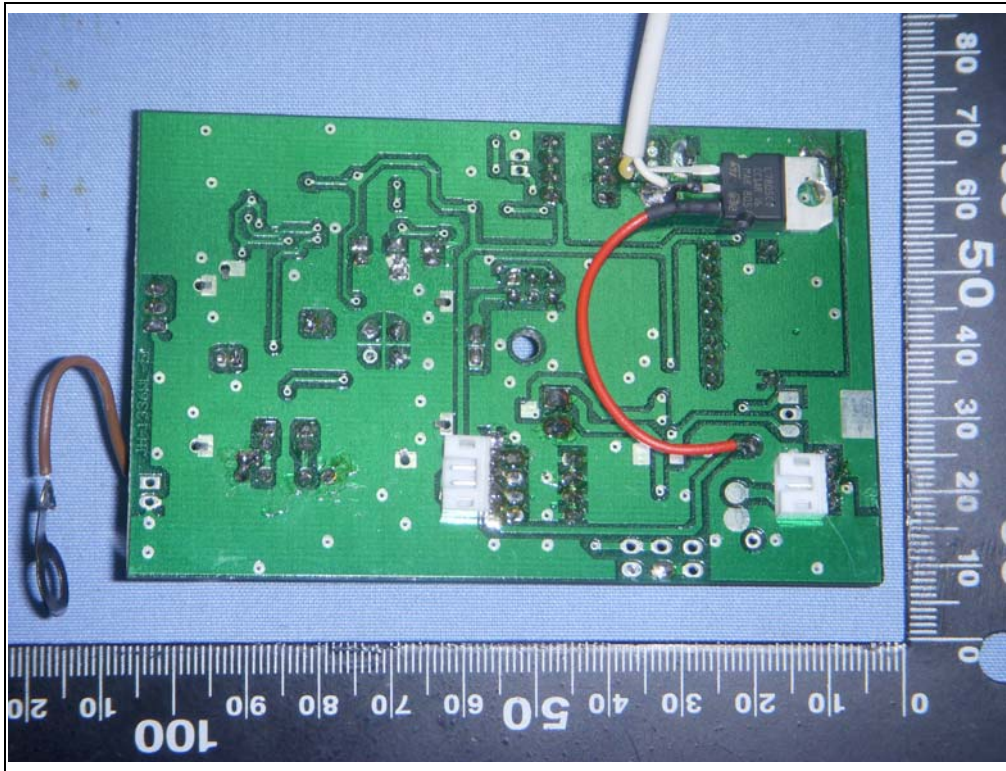

PHOTOS OF EUT-Internal ((Wireless AV theft-proof Transmitter, JH-230E)

304MHz Sensor
Modulation Module

2.4GHz CCD Lens

304MHz Sensor
Modulation Module

Spectrum Research & Testing Lab., Inc.
No. 101-10, Ling 8, Shan-Tong Li,
Chung-Li City, Taoyuan,
Taiwan, R.O.C.

Photo Page: 3 of 7

-2.4GHz Module board-