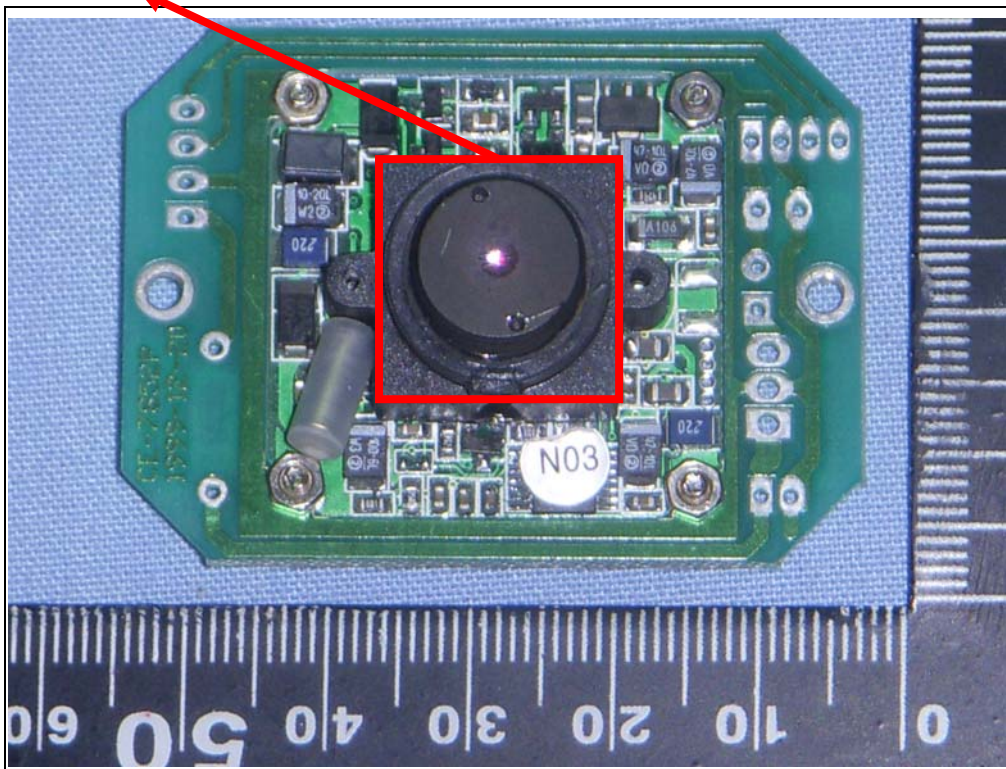

PHOTOS OF EUT-Internal ((Wireless AV theft-proof Transmitter, JH-230E)

304MHz Sensor
Modulation Module

2.4GHz CCD Lens

304MHz Sensor
Modulation Module

Spectrum Research & Testing Lab., Inc.
No. 101-10, Ling 8, Shan-Tong Li,
Chung-Li City, Taoyuan,
Taiwan, R.O.C.

Photo Page: 3 of 7

-2.4GHz Module board-