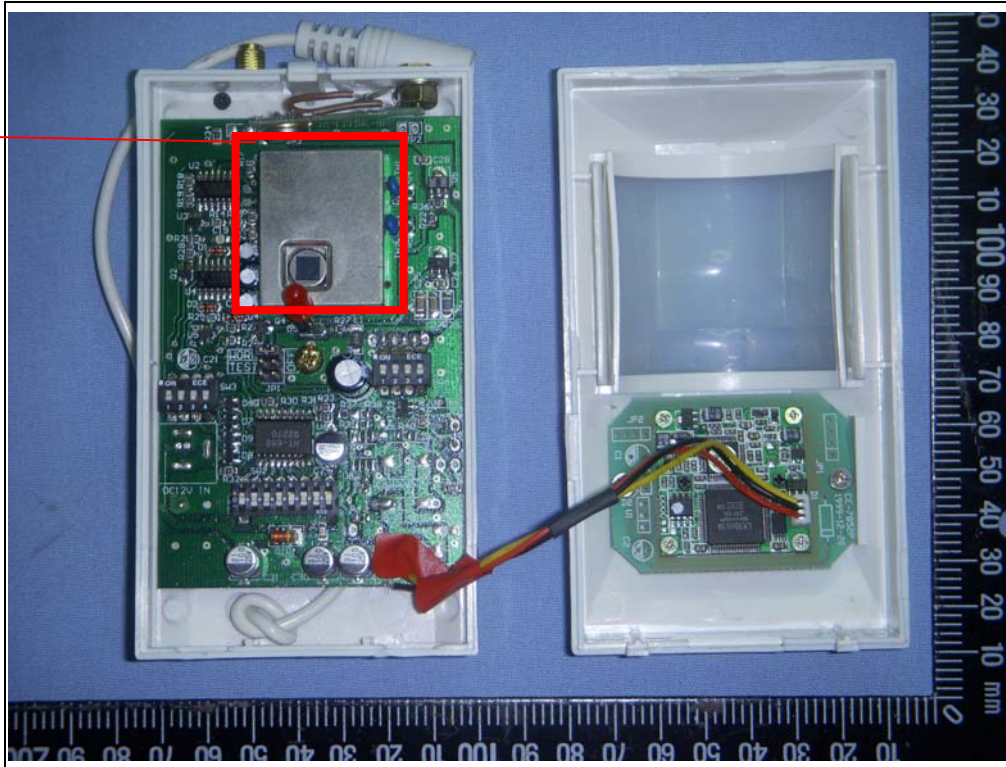

PHOTOS OF EUT-Internal ((Wireless AV theft-proof Transmitter, JH-230E)

304MHz Sensor
Modulation Module

2.4GHz CCD Lens

304MHz Sensor
Modulation Module

Spectrum Research & Testing Lab., Inc.
No. 101-10, Ling 8, Shan-Tong Li,
Chung-Li City, Taoyuan,
Taiwan, R.O.C.

Photo Page: 3 of 7

-2.4GHz Module board-