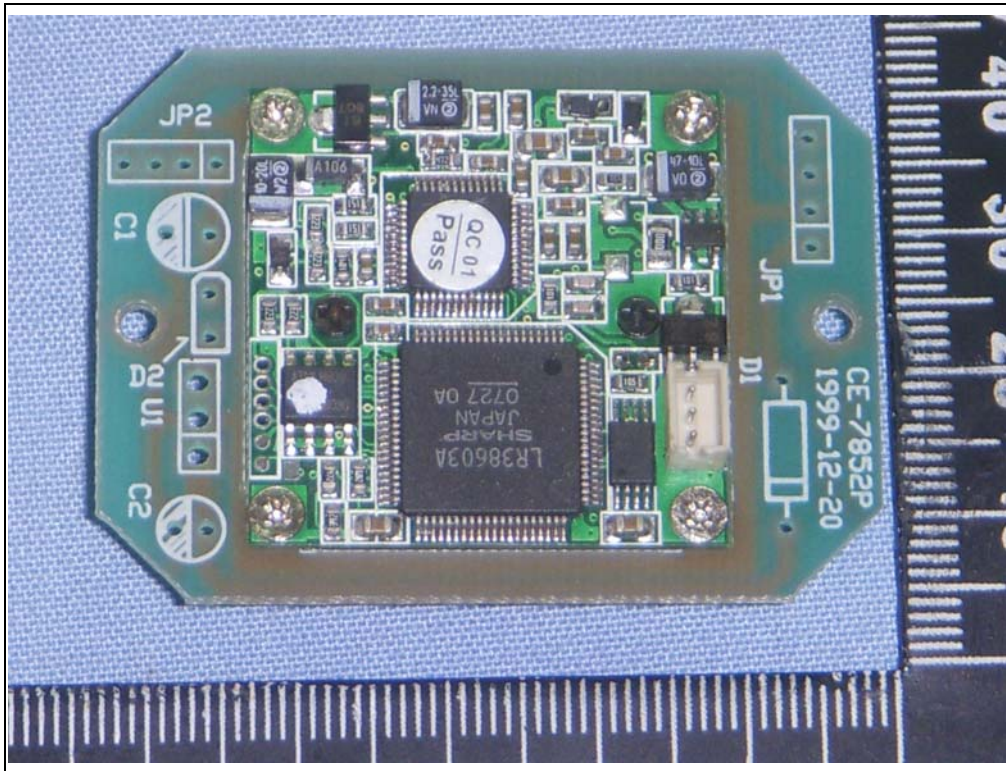

PHOTOS OF EUT-Internal ((Wireless AV theft-proof Transmitter, JH-230E)

304MHz Sensor
Modulation Module

2.4GHz CCD Lens

304MHz Sensor
Modulation Module

Spectrum Research & Testing Lab., Inc.
No. 101-10, Ling 8, Shan-Tong Li,
Chung-Li City, Taoyuan,
Taiwan, R.O.C.

Photo Page: 3 of 7

-2.4GHz Module board-