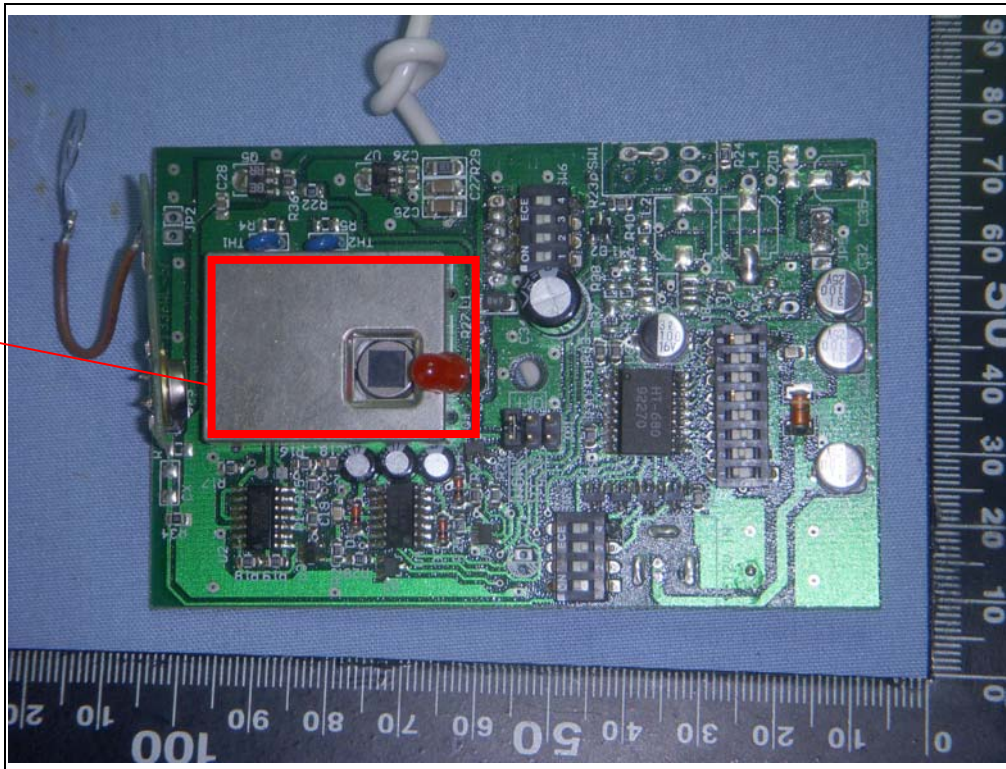

PHOTOS OF EUT-Internal ((Wireless AV theft-proof Transmitter, JH-230E)

304MHz Sensor
Modulation Module

2.4GHz CCD Lens

304MHz Sensor
Modulation Module

Spectrum Research & Testing Lab., Inc.
No. 101-10, Ling 8, Shan-Tong Li,
Chung-Li City, Taoyuan,
Taiwan, R.O.C.

Photo Page: 3 of 7

-2.4GHz Module board-