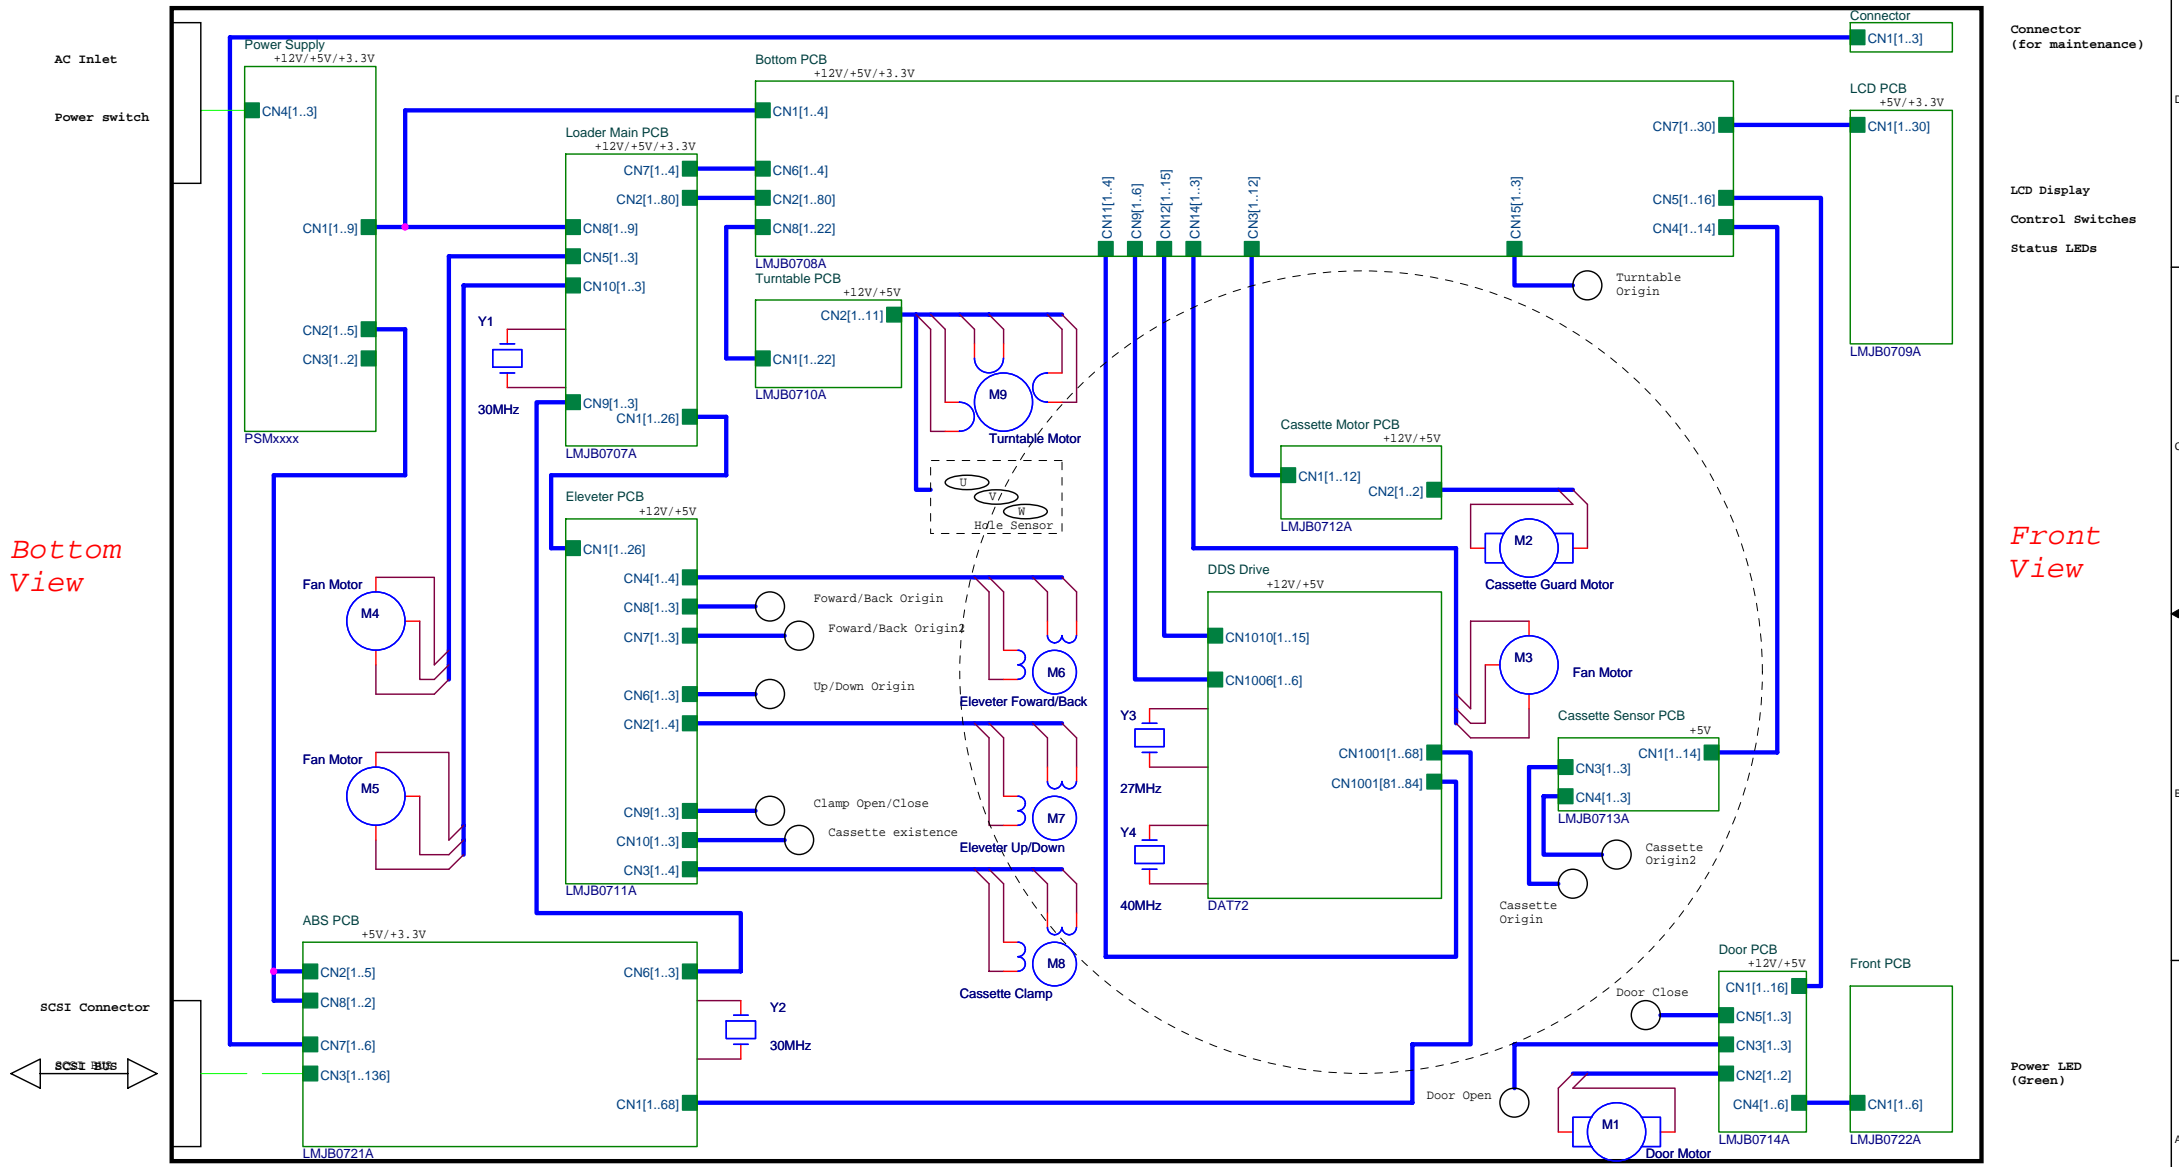

Block Diagram

Bottom View

Front View

Caution
AC inlet, power switch and SCSI connector take out direct outside.

Title		
LKM-S121-S		
Size	Document Number	Rev
B	MKE	1.0
Date:	Tuesday, February 17, 2004	Sheet 1 of 1