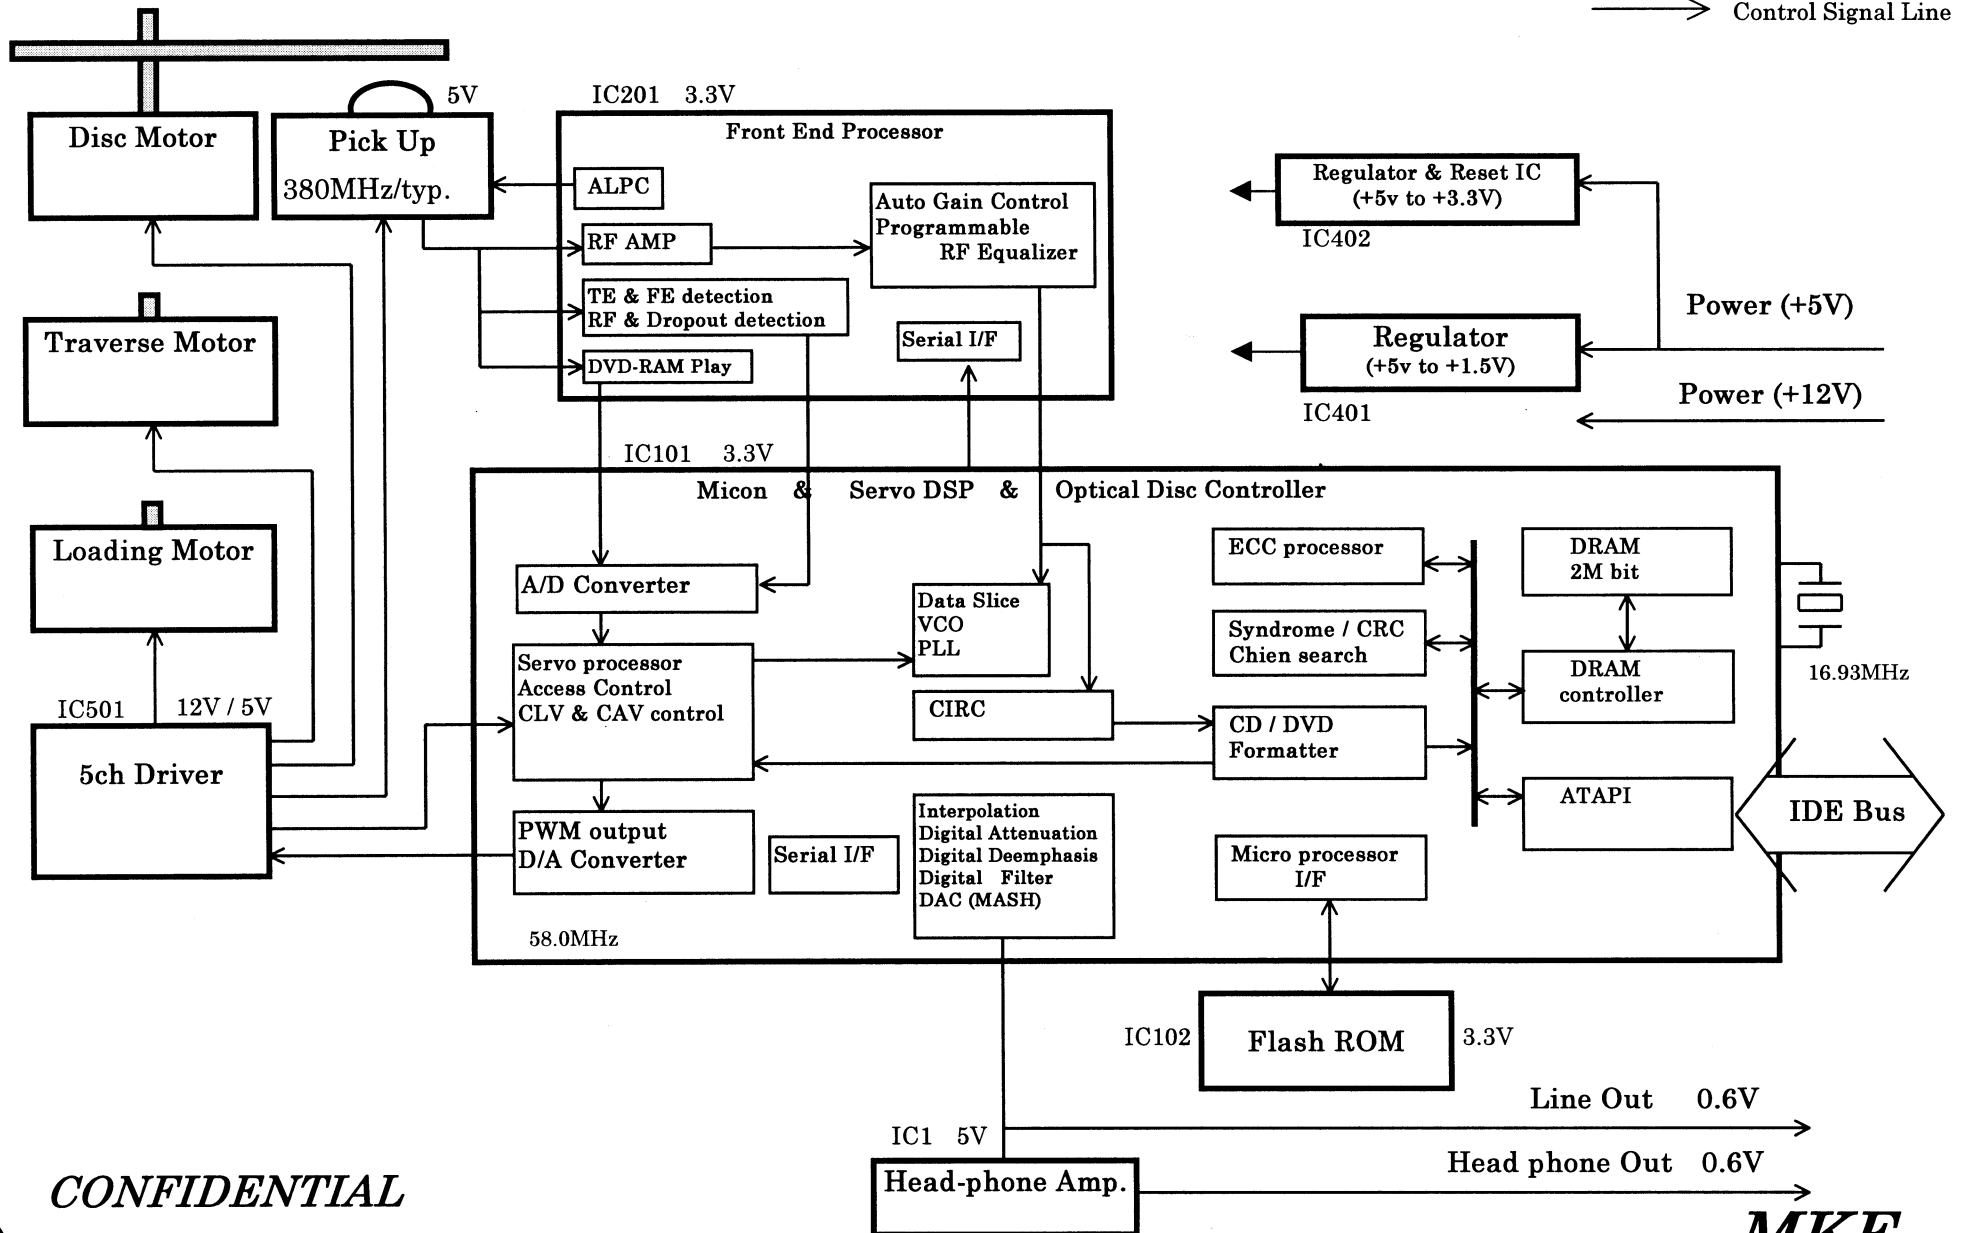

SR-8588-B FUNCTIONAL BLOCK DIAGRAM

→ Control Signal Line

CONFIDENTIAL

MKE