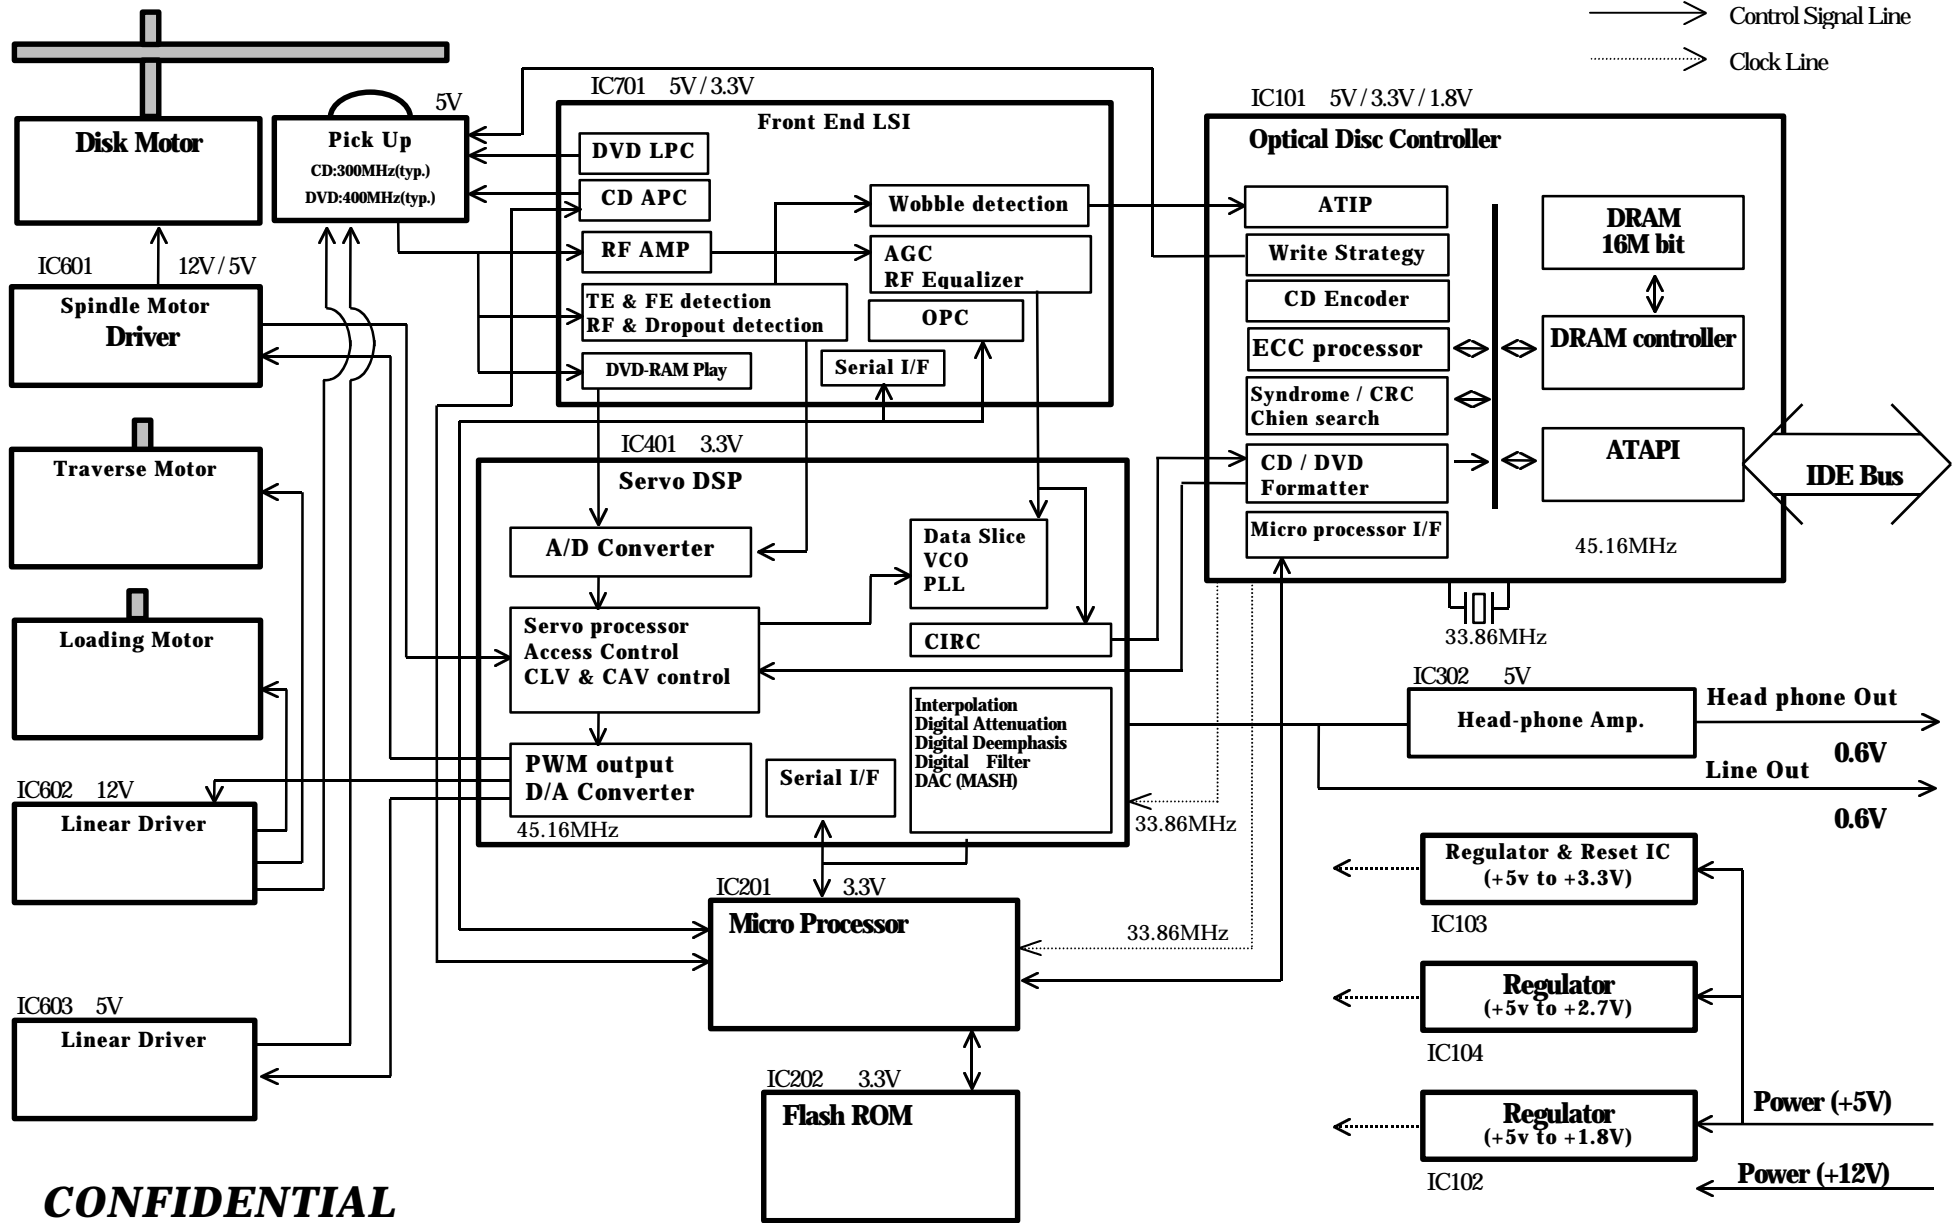

# CW-8571-B FUNCTIONAL BLOCK DIAGRAM

Control Signal Line  
 Clock Line

**CONFIDENTIAL**

**MKE**