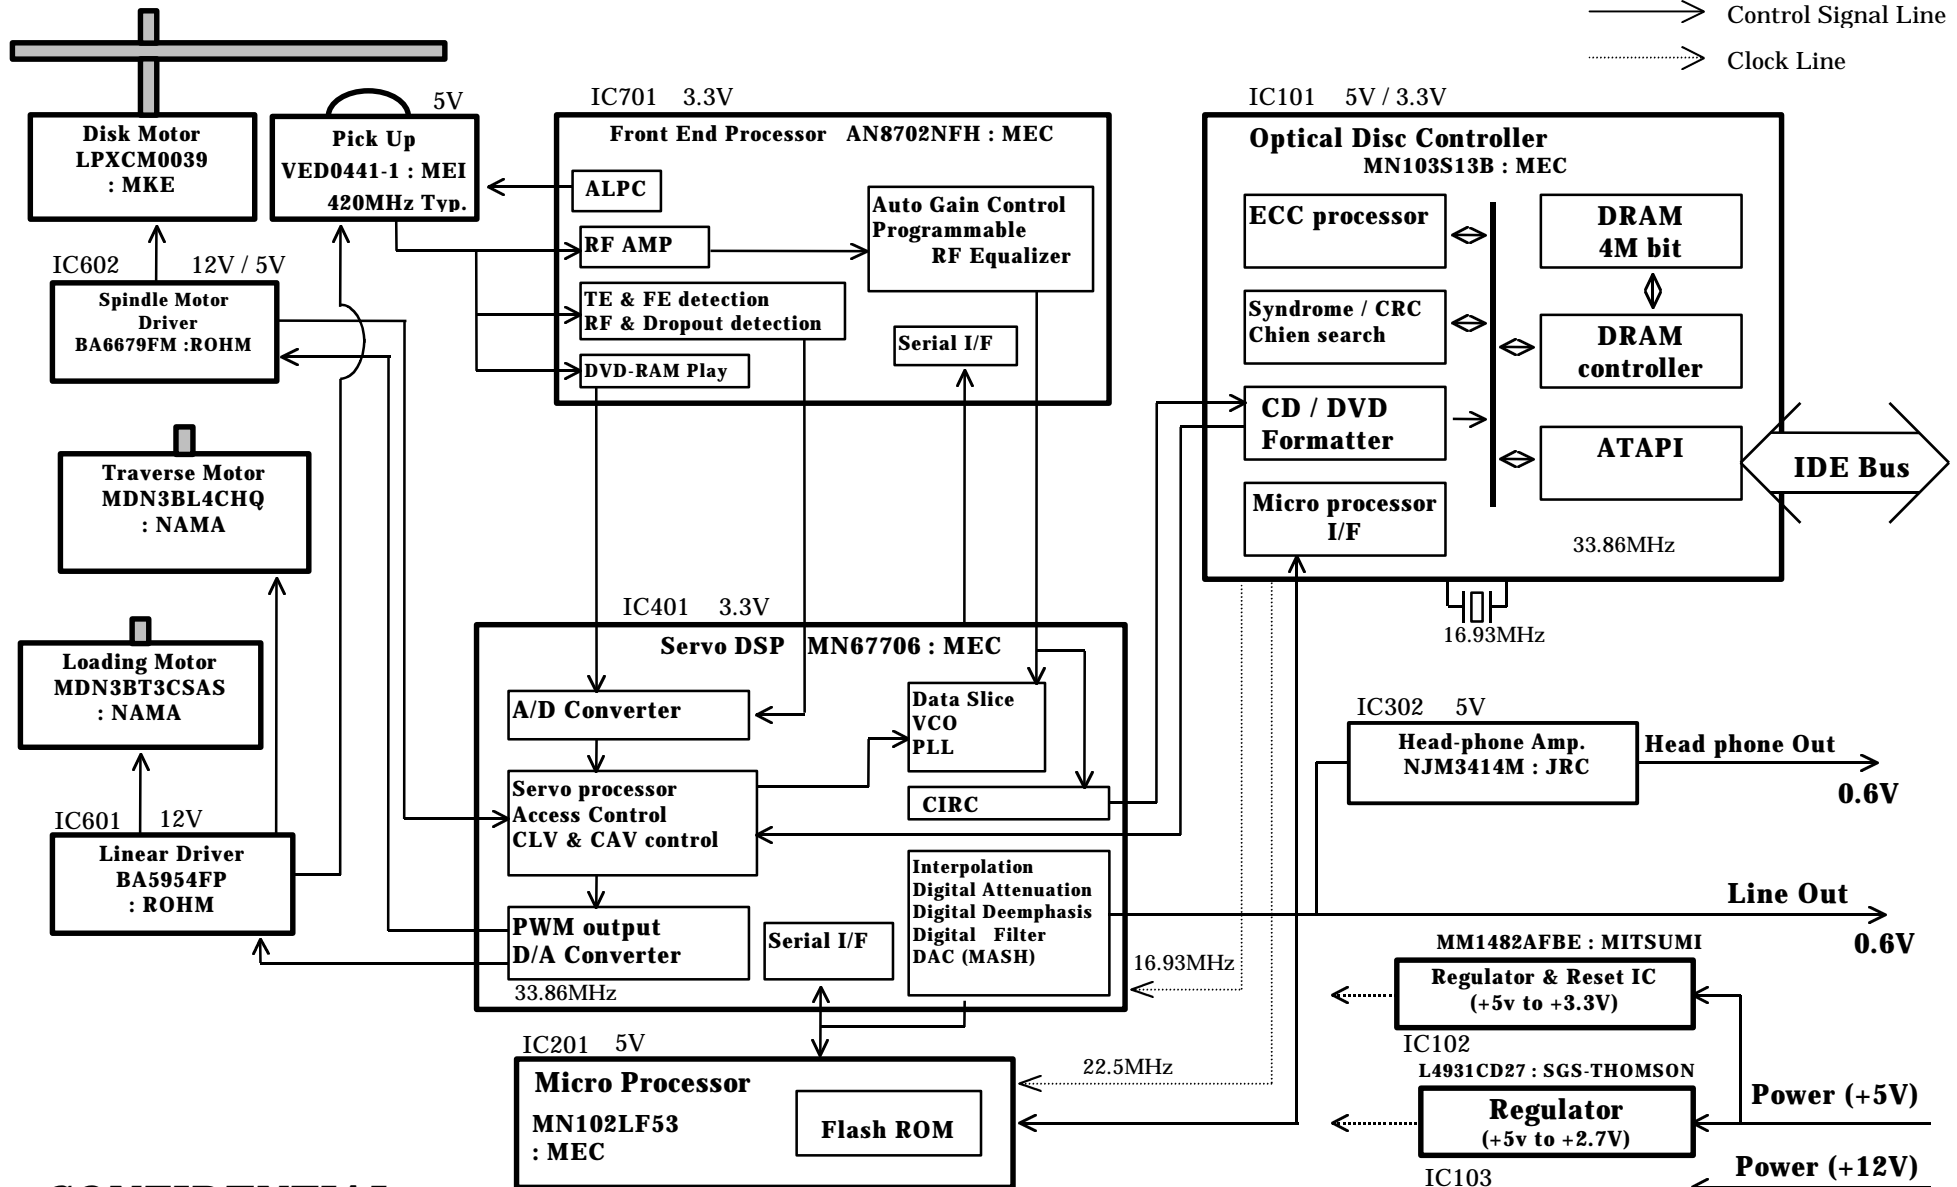

SR-8585-E FUNCTIONAL BLOCK DIAGRAM

Control Signal Line
 Clock Line

CONFIDENTIAL

MKE