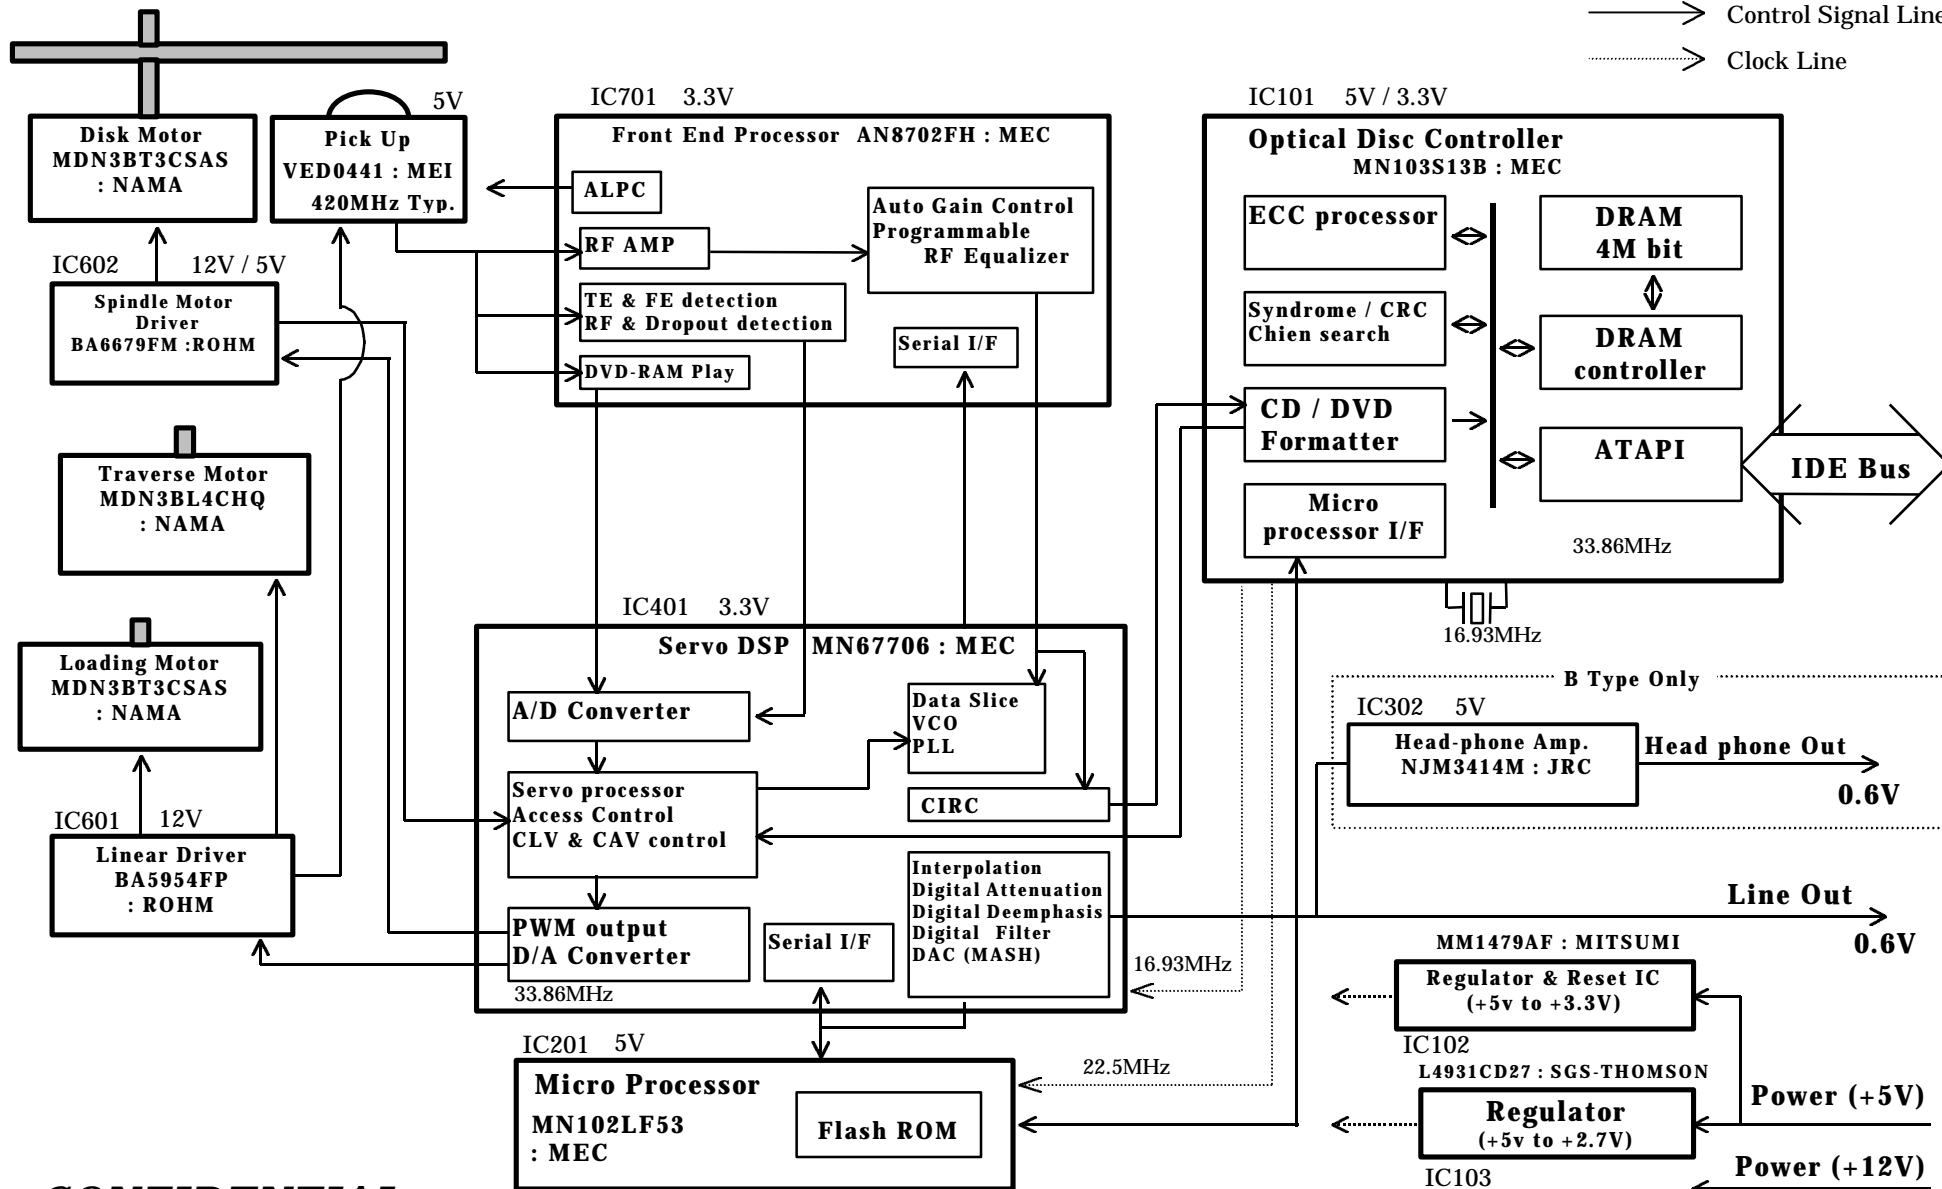

SR-8585-B/-C FUNCTIONAL BLOCK DIAGRAM

→ Control Signal Line
→ Clock Line

CONFIDENTIAL

MKE