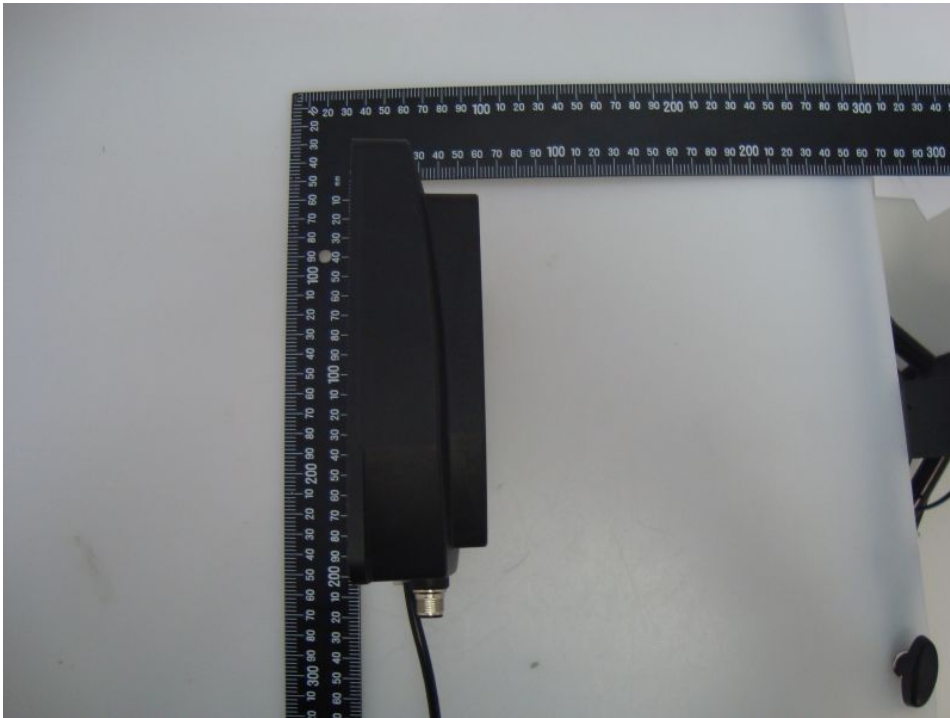

Annex A

No.1-3876/22-06-01_Annex_A

External photos of the Device Under Test

This document is electronically signed and valid without handwritten signature.
For verification of the electronic signatures, the public keys can be requested at the testing laboratory.

Document authorized:

Hans-Joachim Wolsdorfer
Lab Manager
Radio Communications

Photos Annex A

Photo 1

Photo 2

Photo 3

Photo 4

Photo 5