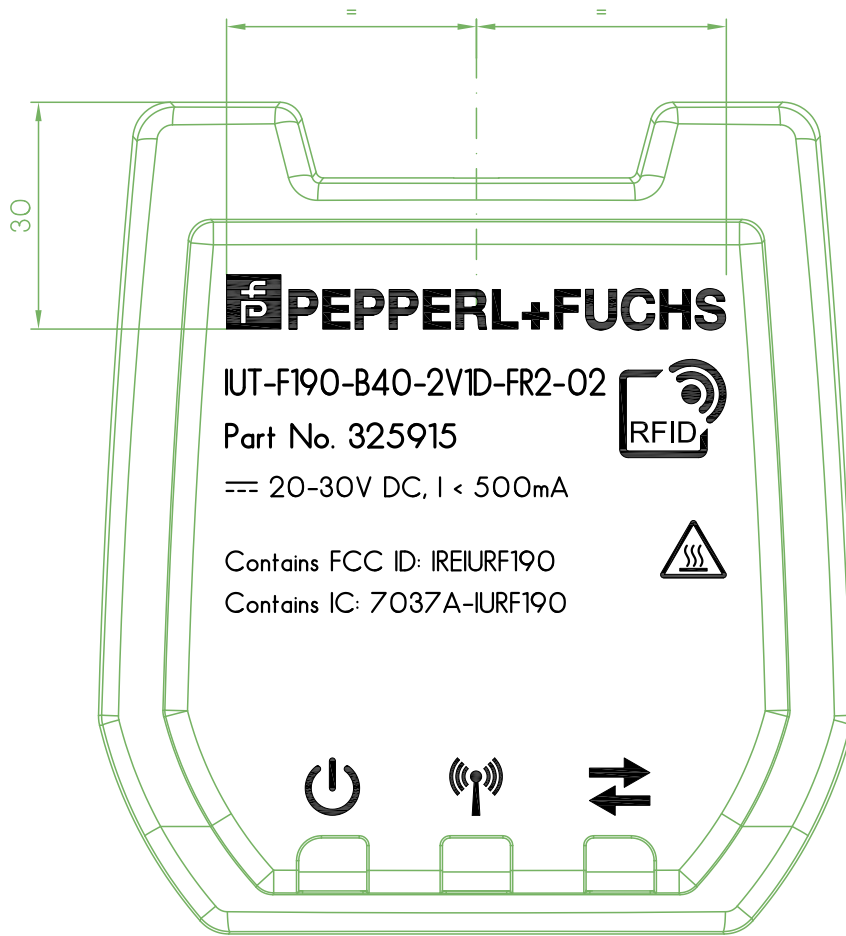

#70115658
 FCC ID: IREIURF190
 IC: 7037A-IURF190
 PMN: IURF190
 HVIN: IURF190

Apply label here:

plate number	10-CNZ3 /	fmt	10-CNZ3 /	cab				print		laser		sticker	X
CONFIDENTIAL acc. ISO 16016			Only valid as long as released in EDM!						scale: 1:1/2:1	date: 2019-Dec-03			
PEPPERL+FUCHS			type label						respons.	10-CNZ3			
Mannheim			F190-UHF RF92 FR2 #70115658						DF.KD	sheet 1 of 1			

Use printing ink acc. to the BoM since pos 1200

plate number	10-CLB6 /	B					print	X	laser		sticker	
CONFIDENTIAL acc. to ISO 16016			Only valid as long as released in EDM!					scale: 1:1	date: 2020-Aug-04			
pf PEPPERL+FUCHS			type label					respons.	10-CLB6 B			
Mannheim			IUT-F190-B40-2V1D-FR2-02 #325915					DF.KD	sheet 1 of 1			

10-CLB6 / B

 **PEPPERL+FUCHS**

IUT-F190-B40-2VID-FR2-02

Part No. 325915

== 20-30V DC, I < 500mA

Contains FCC ID: IREIURF190

Contains IC: 7037A-IURF190