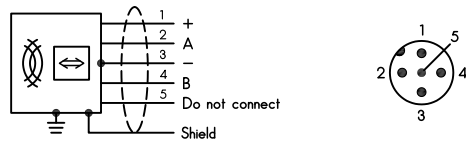

**PF PEPPERL+FUCHS**

68307 Mannheim, Germany www.pepperl-fuchs.com

Protective Earth must be connected

FCC ID: IREIUHF190V1B  
 IC: 7037A-IUHF190V1B  
 PMN: IUHF190V1B  
 HVIN: IUHF190V1B

Made in Singapore

Use printing ink acc. to the BoM since pos 1200

plate number	10-CEV9 S					print	X	laser		sticker	
CONFIDENTIAL acc. to ISO 16016		Only valid as long as released in EDM!					scale: 1:1	date: 2017-Nov-02			
 Mannheim		type label				respons.	10-CEV9				
		IUH-F190-V1-FR2...				DF.KD	sheet 1 of 1				