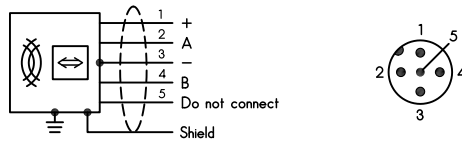

10-CEV9 S

PEPPERL+FUCHS
68307 Mannheim, Germany www.pepperl-fuchs.com

Protective Earth must be connected

FCC ID: IREIUHF190V1B
IC: 7037A-IUHF190V1B
PMN: IUHF190V1B
HVIN: IUHF190V1B

Made in Singapore