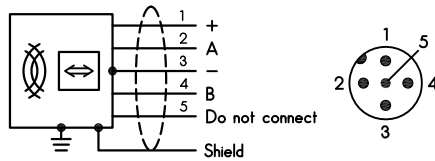

PEPPERL+FUCHS

20-30V DC; I < 350mA

Protective Earth must be connected

www.pepperl-fuchs.com

Druckfarbe gemäß Stückliste verwenden. Siehe ab Pos.1200 / Use printing ink acc. to the BoM since pos 1200

plate number	10-BUA8 /	D					print	X	laser		sticker	
CONFIDENTIAL according ISO 16016			Only valid as long as released in EDM!						scale: 1:1	date:2014-Feb-17KD		
 Mannheim			TYPENSCHILD / type label					respons.	DF.JP1	10-BUA8 D		
			IUH-F190-V1-FR2...					approved	DF.			
								norm	DF.			