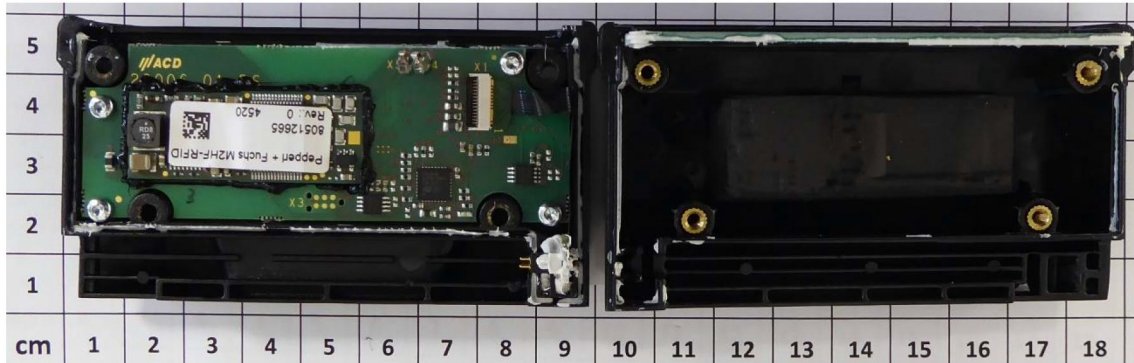

1.2 Internal views – Scale 1 cm per square:

top view

The test report merely corresponds to the test sample. It is not permitted to copy extracts of these test results without the written permission of the test laboratory.

bottom view

The test report merely corresponds to the test sample. It is not permitted to copy extracts of these test results without the written permission of the test laboratory.

Antenna coil:

The test report merely corresponds to the test sample. It is not permitted to copy extracts of these test results without the written permission of the test laboratory.