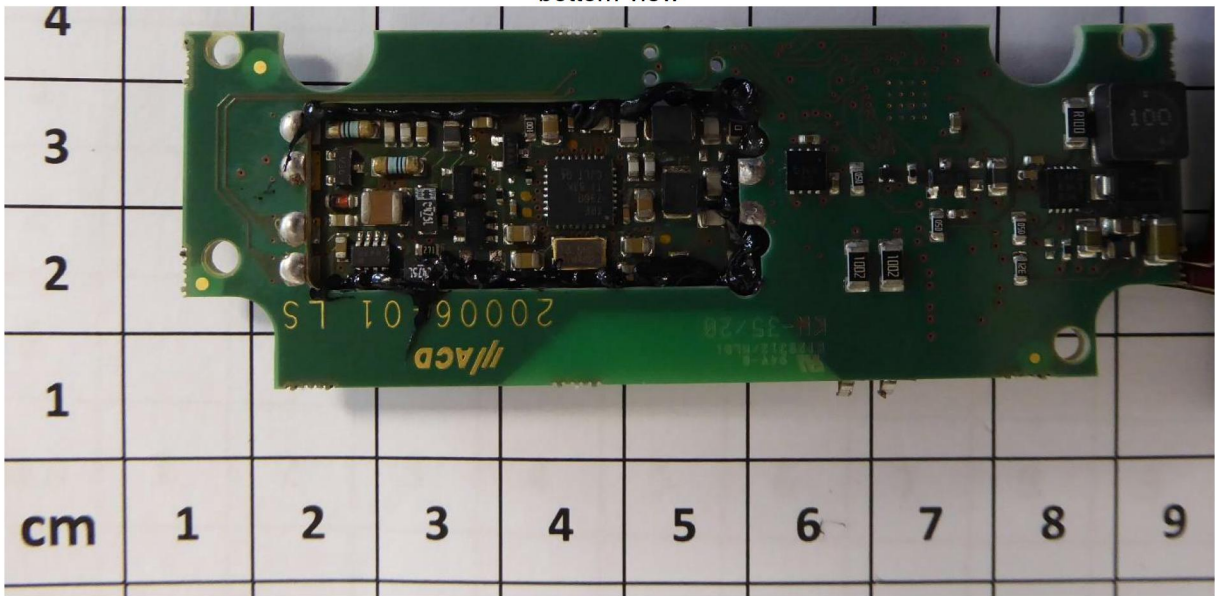

1.2 Internal views – Scale 1 cm per square:

top view

The test report merely corresponds to the test sample. It is not permitted to copy extracts of these test results without the written permission of the test laboratory.

bottom view

The test report merely corresponds to the test sample. It is not permitted to copy extracts of these test results without the written permission of the test laboratory.

Antenna coil:

The test report merely corresponds to the test sample. It is not permitted to copy extracts of these test results without the written permission of the test laboratory.