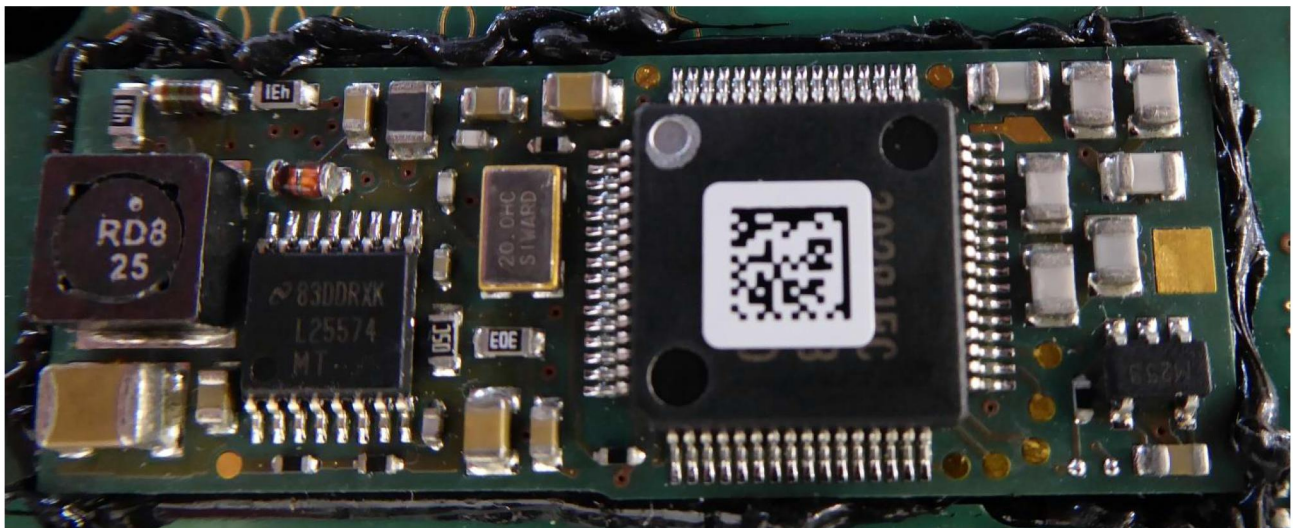

1.2 Internal views – Scale 1 cm per square:

top view

The test report merely corresponds to the test sample. It is not permitted to copy extracts of these test results without the written permission of the test laboratory.

bottom view

The test report merely corresponds to the test sample. It is not permitted to copy extracts of these test results without the written permission of the test laboratory.

Antenna coil:

The test report merely corresponds to the test sample. It is not permitted to copy extracts of these test results without the written permission of the test laboratory.