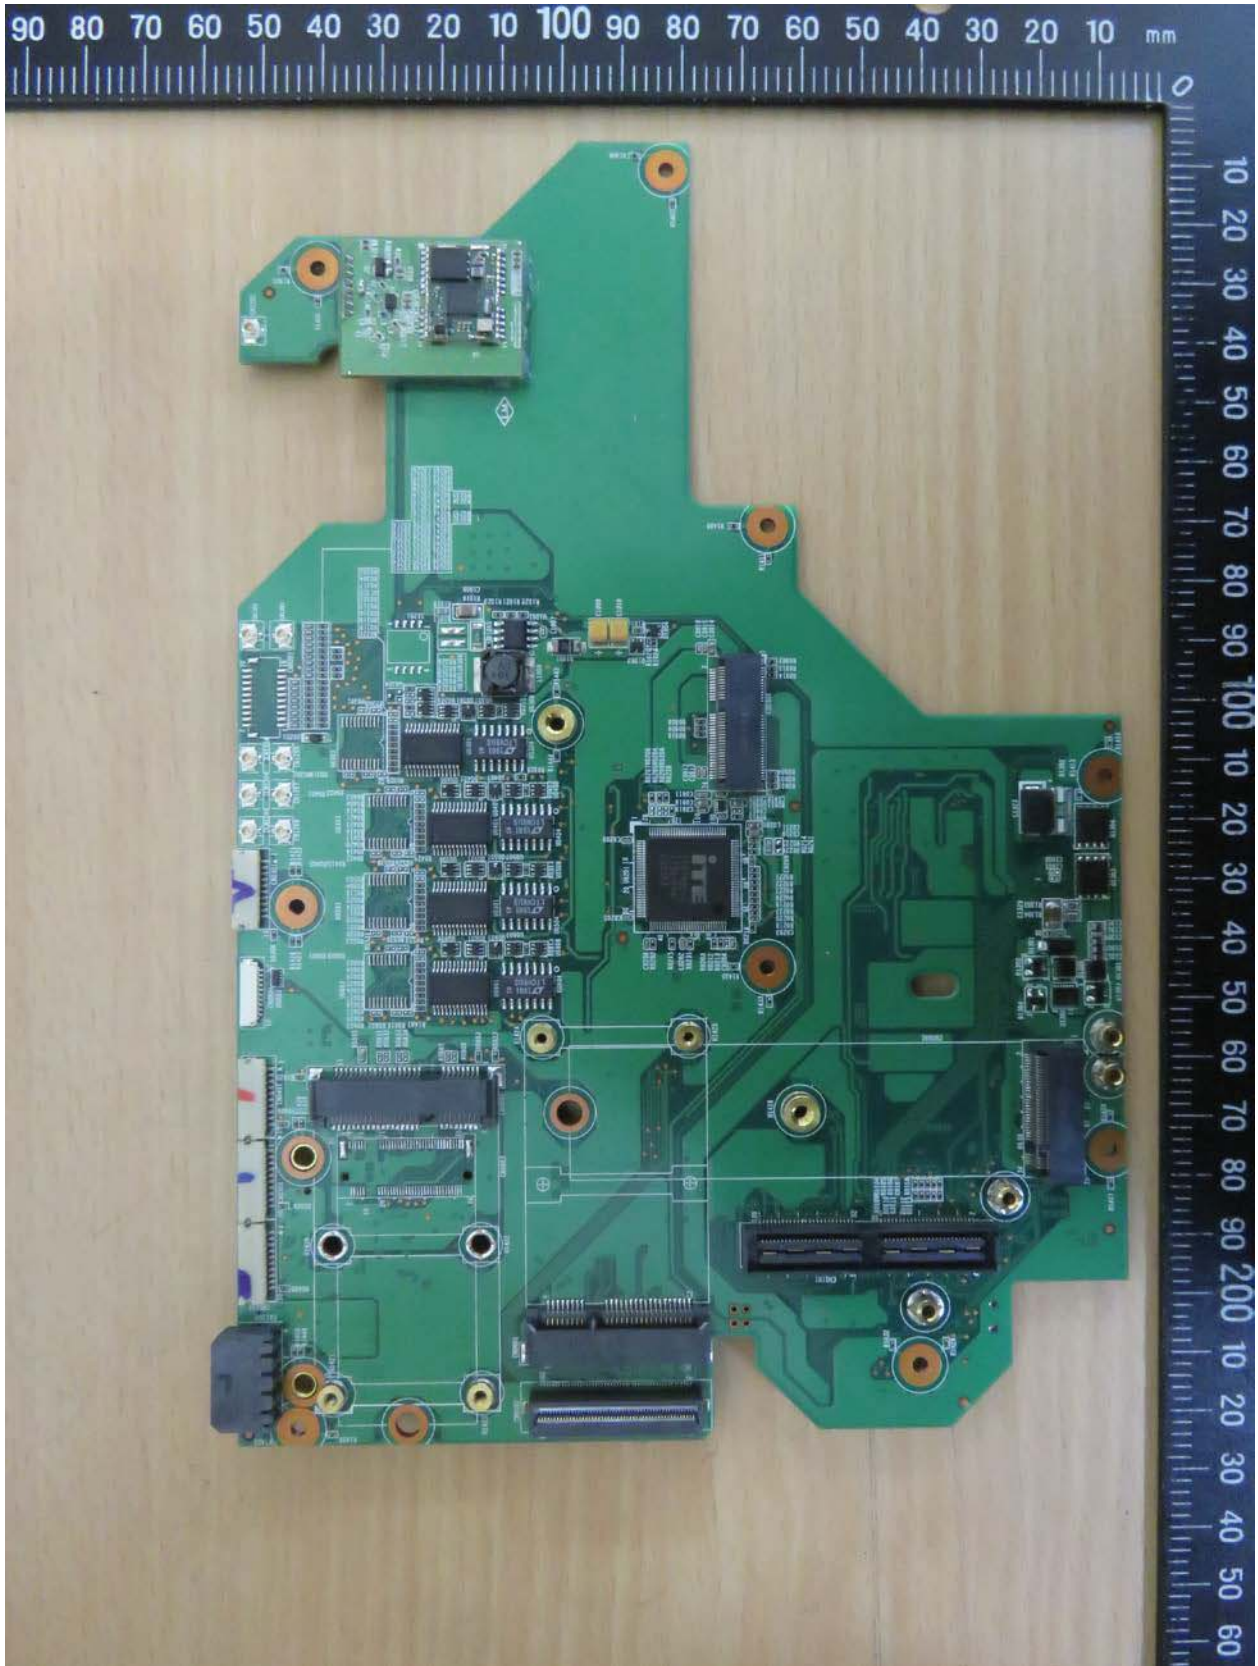

Registration number: W6M21911-19475-FCC  
FCC ID: IR5RW14  
Internal Photos

Registration number: W6M21911-19475-FCC  
FCC ID: IR5RW14

Registration number: W6M21911-19475-FCC  
FCC ID: IR5RW14

Registration number: W6M21911-19475-FCC  
FCC ID: IR5RW14

# Worldwide Testing Services(Taiwan) Co., Ltd.

Registration number: W6M21911-19475-FCC  
FCC ID: IR5RW14

Registration number: W6M21911-19475-FCC  
FCC ID: IR5RW14

Registration number: W6M21911-19475-FCC  
FCC ID: IR5RW14