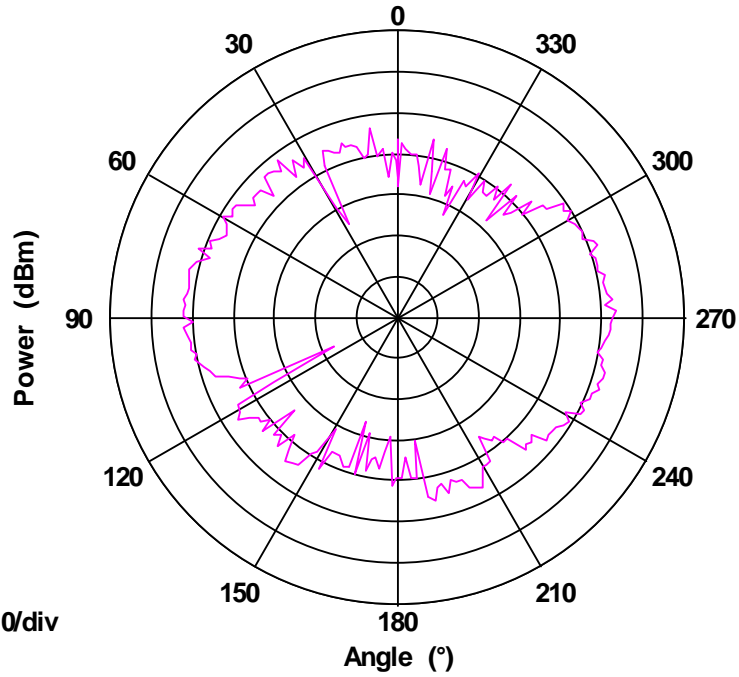

**WLAN_R_VERTICAL
H Plane Pattern**

Max: 0
Min: -70
Scale: 10/div

Frequency 5150 MHz

5150 MHz

H Plane Pattern

Max: 0
Min: -70
Scale: 10/div

Frequency 5175 MHz

5175 MHz

H Plane Pattern

Max: 0
Min: -70
Scale: 10/div

Frequency 5200 MHz

5200 MHz

H Plane Pattern

Max: 0
Min: -70
Scale: 10/div

Frequency 5225 MHz

5225 MHz

H Plane Pattern

5250 MHz

Frequency 5250 MHz

H Plane Pattern

5725 MHz

Frequency 5725 MHz

H Plane Pattern

Max: 0
Min: -70
Scale: 10/div