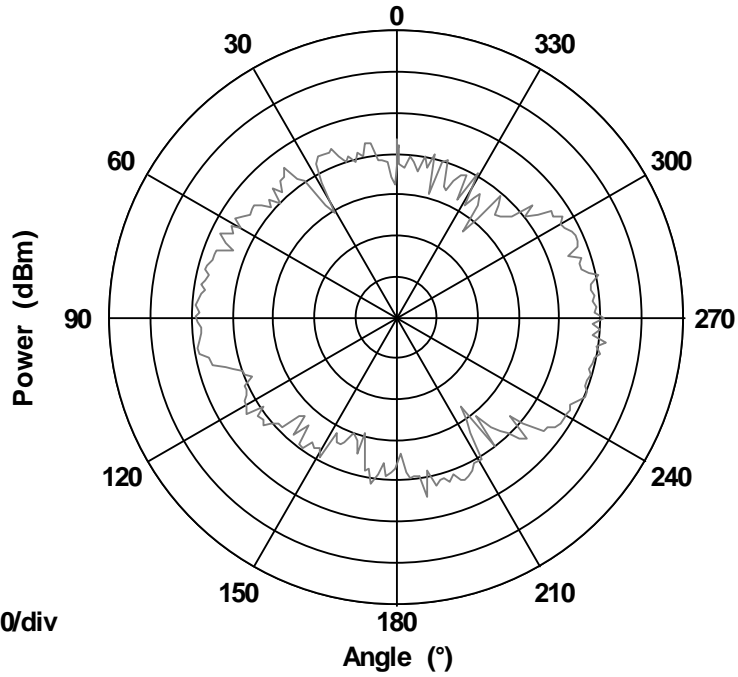

Frequency 5750 MHz

5750 MHz

H Plane Pattern

Max: 0
Min: -70
Scale: 10/div

Frequency 5775 MHz

5775 MHz

H Plane Pattern

Max: 0
Min: -70
Scale: 10/div

Frequency 5800 MHz

5800 MHz

H Plane Pattern

Max: 0
Min: -70
Scale: 10/div

Frequency 5825 MHz

5825 MHz

H Plane Pattern

Max: 0
Min: -70
Scale: 10/div