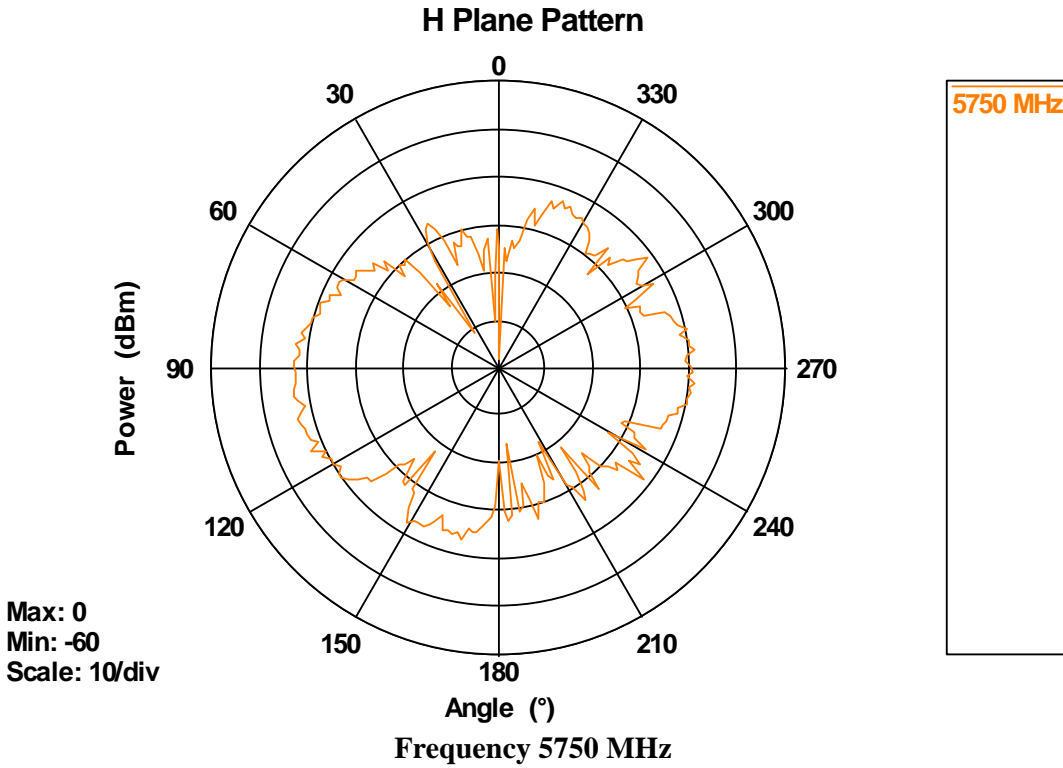

CCS WUGU 5G Antenna Pattern

Antenna Gain: -3.37 dBi

Antenna Type: PIFA antenna

WLAN_L_VERTICAL

H Plane Pattern

Max: 0
Min: -60
Scale: 10/div

Frequency 5200 MHz

H Plane Pattern

Max: 0
Min: -60
Scale: 10/div

Frequency 5225 MHz

H Plane Pattern

Max: 0
Min: -60
Scale: 10/div

Frequency 5800 MHz

5800 MHz

H Plane Pattern

Max: 0
Min: -60
Scale: 10/div