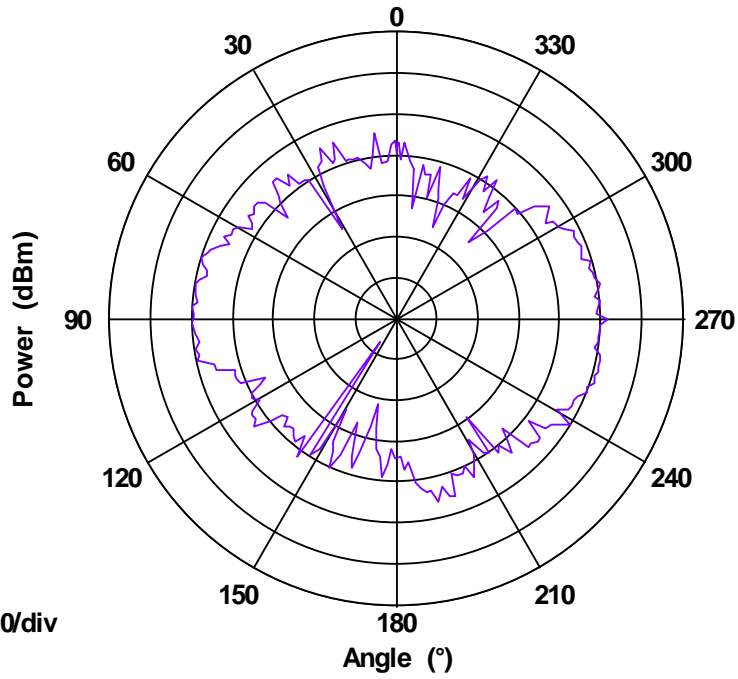

H Plane Pattern

5250 MHz

Frequency 5250 MHz

H Plane Pattern

5725 MHz

Frequency 5725 MHz

H Plane Pattern

Max: 0
Min: -70
Scale: 10/div

Frequency 5750 MHz

5750 MHz

H Plane Pattern

Max: 0
Min: -70
Scale: 10/div

Frequency 5775 MHz

5775 MHz

H Plane Pattern

Max: 0
Min: -70
Scale: 10/div

Frequency 5800 MHz

5800 MHz

H Plane Pattern

Max: 0
Min: -70
Scale: 10/div

Frequency 5825 MHz

5825 MHz

H Plane Pattern

Max: 0
Min: -70
Scale: 10/div