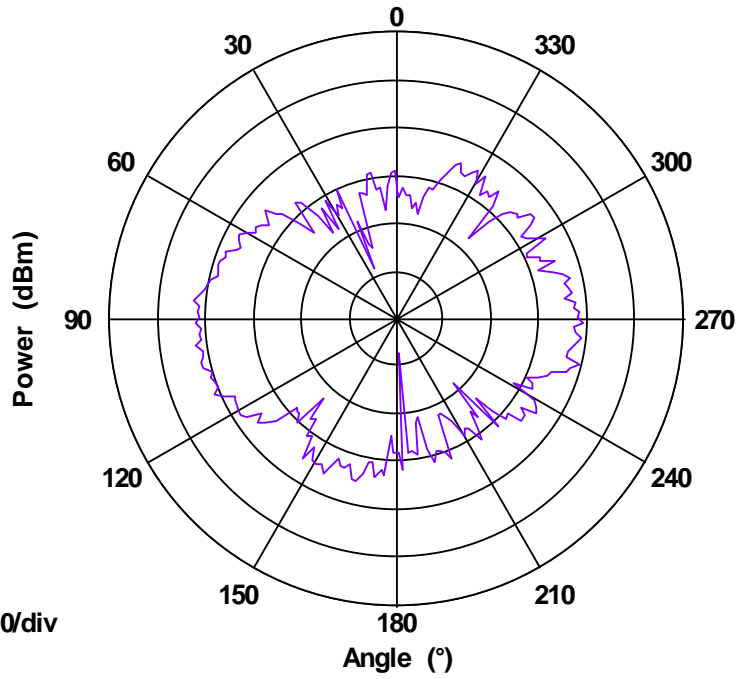

Max: 0
Min: -60
Scale: 10/div

Frequency 5225 MHz

H Plane Pattern

Max: 0
Min: -60
Scale: 10/div

Frequency 5800 MHz

5800 MHz

H Plane Pattern

Max: 0
Min: -60
Scale: 10/div