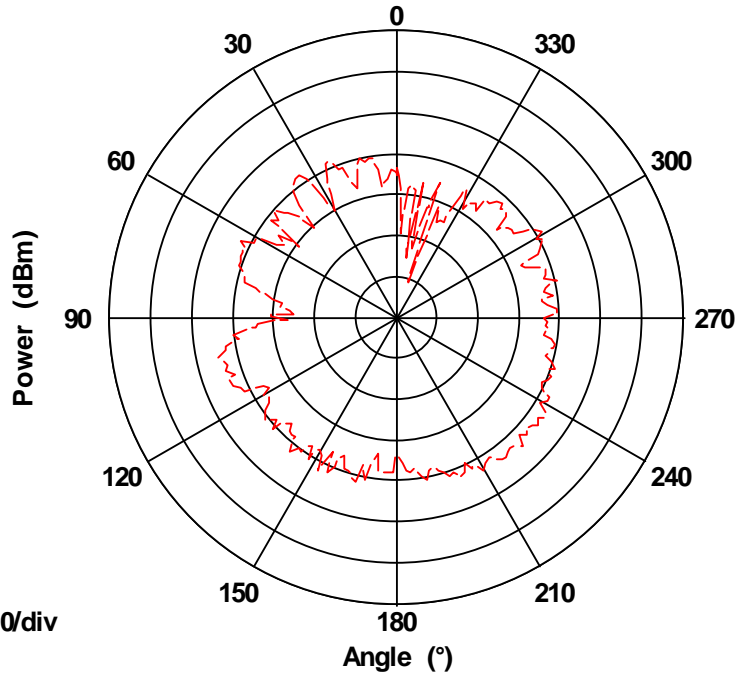

Frequency 5725 MHz

5725 MHz

H Plane Pattern

Max: 0
Min: -70
Scale: 10/div

Frequency 5750 MHz

5750 MHz

H Plane Pattern

Max: 0
Min: -70
Scale: 10/div

Frequency 5775 MHz

5775 MHz

H Plane Pattern

Max: 0
Min: -70
Scale: 10/div

Frequency 5800 MHz

5800 MHz

H Plane Pattern

Max: 0
Min: -70
Scale: 10/div

Frequency 5825 MHz

H Plane Pattern

Max: 0
Min: -70
Scale: 10/div

Frequency 5850 MHz