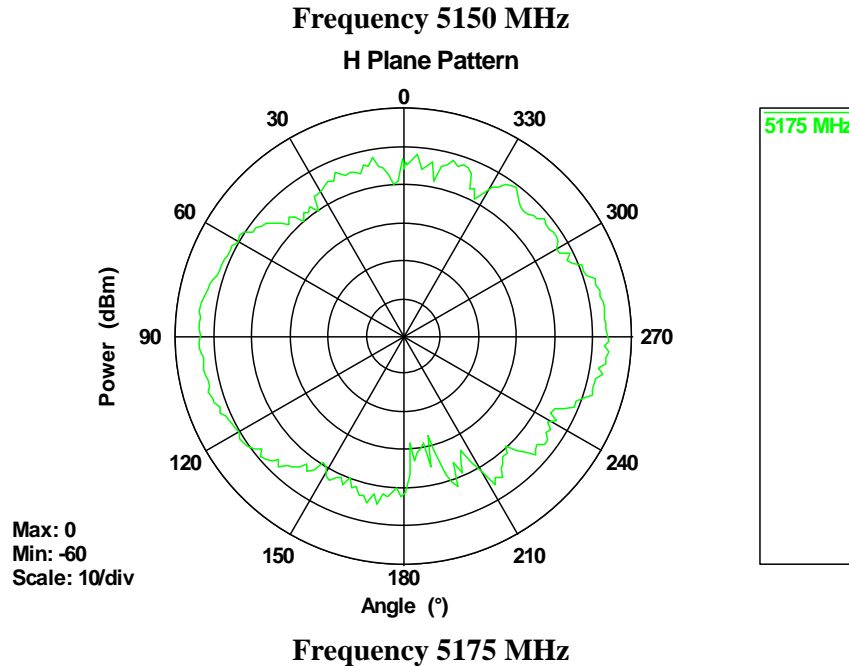

CCS WUGU 5G Antenna Pattern

Antenna Gain: -3.37 dBi

Antenna Type: PIFA antenna

WLAN_L_VERTICAL

H Plane Pattern

Max: 0
Min: -60
Scale: 10/div

Frequency 5200 MHz

H Plane Pattern