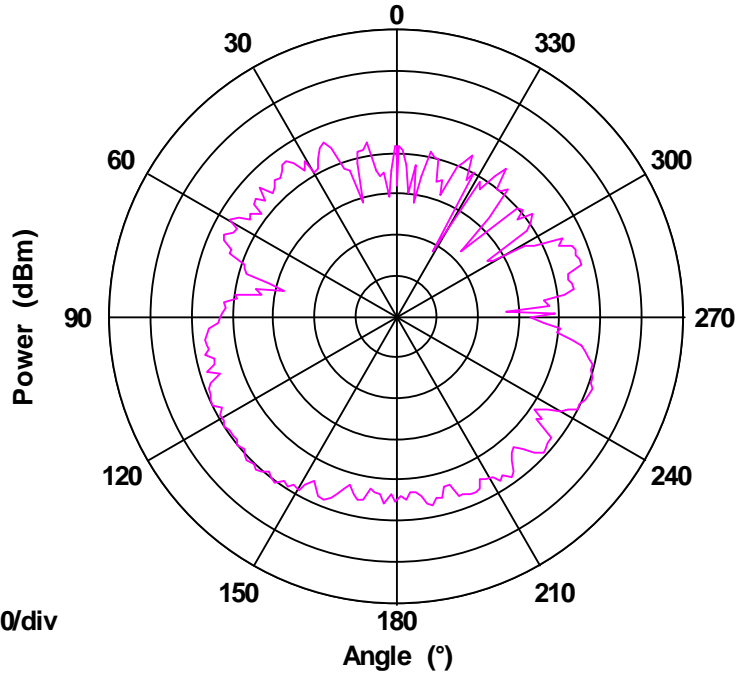

H Plane Pattern

Max: 0
Min: -70
Scale: 10/div

Frequency 5725 MHz

5725 MHz