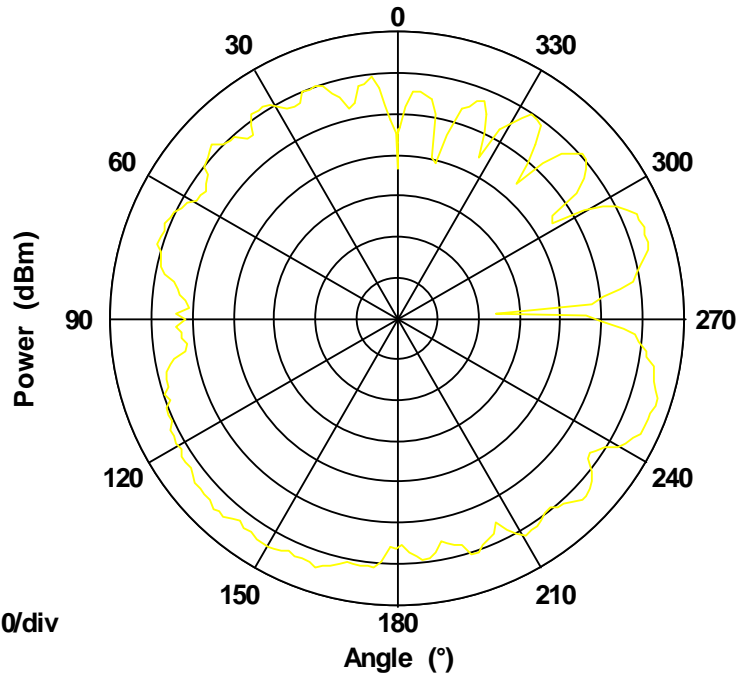

H Plane Pattern

Max: 0
Min: -70
Scale: 10/div

Frequency 5225 MHz

5225 MHz