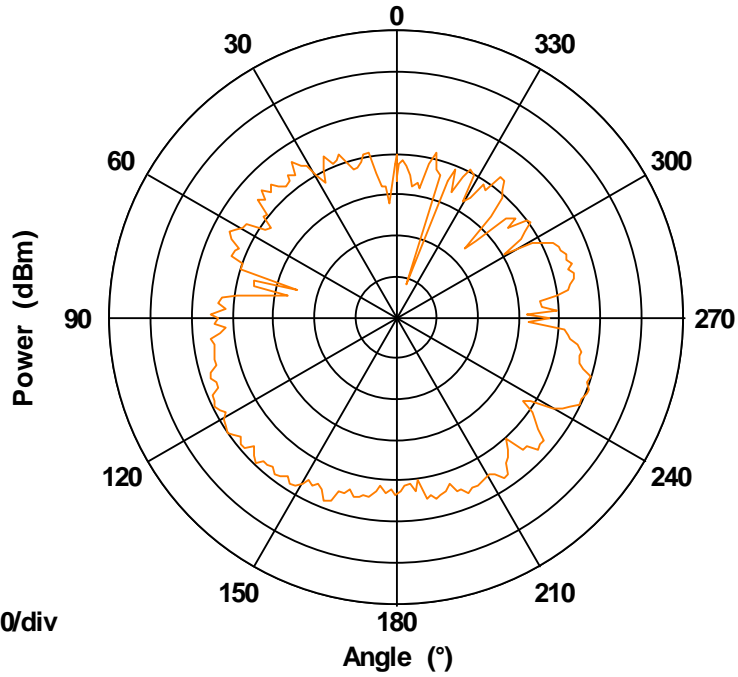

Frequency 5250 MHz

5250 MHz

H Plane Pattern

Max: 0
Min: -70
Scale: 10/div

Frequency 5725 MHz

5725 MHz

H Plane Pattern

Max: 0
Min: -70
Scale: 10/div