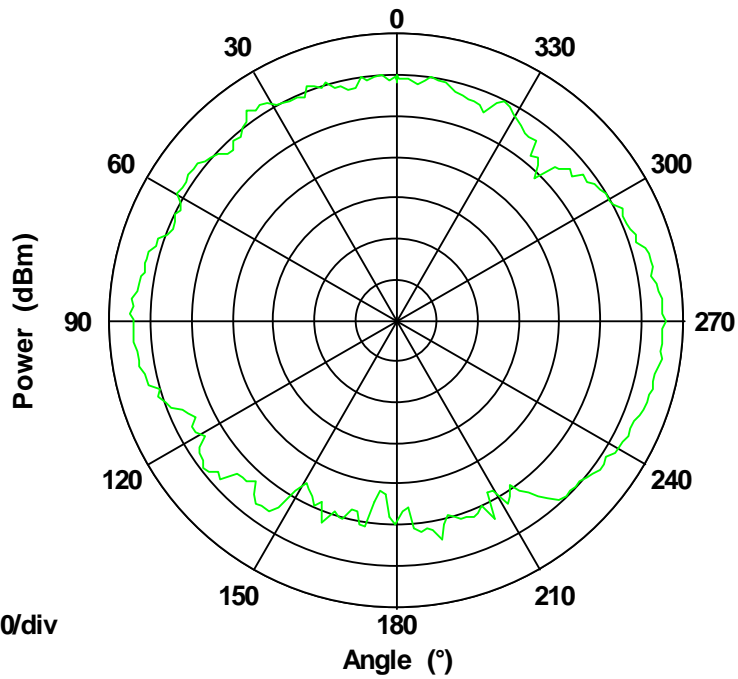

Frequency 5800 MHz

5800 MHz

H Plane Pattern

5825 MHz

Frequency 5825 MHz

H Plane Pattern

5850 MHz

Frequency 5850 MHz

**WLAN_R_VERTICAL
H Plane Pattern**

Max: 0
Min: -70
Scale: 10/div

Frequency 5150 MHz

5150 MHz

H Plane Pattern

Max: 0
Min: -70
Scale: 10/div

Frequency 5175 MHz

5175 MHz

H Plane Pattern

Max: 0
Min: -70
Scale: 10/div

Frequency 5200 MHz

5200 MHz

H Plane Pattern

Max: 0
Min: -70
Scale: 10/div

Frequency 5225 MHz

5225 MHz