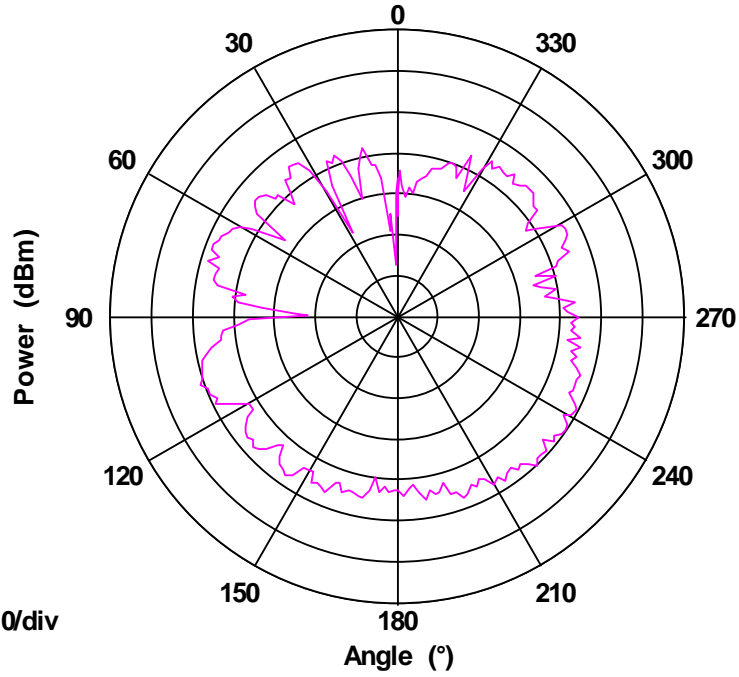

Frequency 5175 MHz

5175 MHz

H Plane Pattern

Max: 0
Min: -70
Scale: 10/div

Frequency 5200 MHz

5200 MHz

H Plane Pattern

Max: 0
Min: -70
Scale: 10/div

Frequency 5225 MHz

5225 MHz

H Plane Pattern

Max: 0
Min: -70
Scale: 10/div

Frequency 5250 MHz

5250 MHz

H Plane Pattern

Max: 0
Min: -70
Scale: 10/div

Frequency 5725 MHz

5725 MHz

H Plane Pattern

Max: 0
Min: -70
Scale: 10/div

Frequency 5750 MHz

5750 MHz

H Plane Pattern

Max: 0
Min: -70
Scale: 10/div