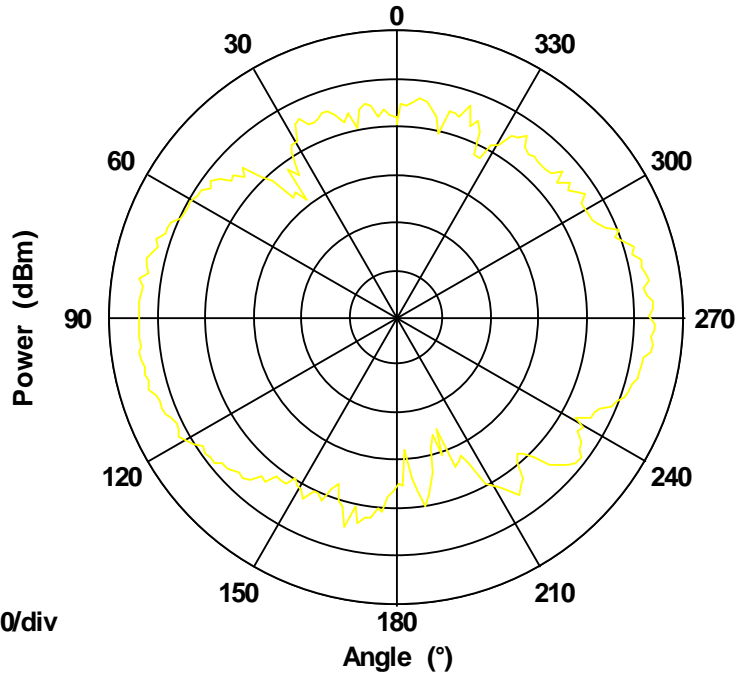

CCS WUGU 5G Antenna Pattern

Antenna Gain: -3.37 dBi

Antenna Type: PIFA antenna

WLAN_L_VERTICAL

H Plane Pattern

Max: 0
Min: -60
Scale: 10/div

Frequency 5200 MHz

H Plane Pattern

Max: 0
Min: -60
Scale: 10/div

Frequency 5225 MHz

H Plane Pattern

Max: 0
Min: -60
Scale: 10/div

Frequency 5800 MHz

5800 MHz

H Plane Pattern

Max: 0
Min: -60
Scale: 10/div