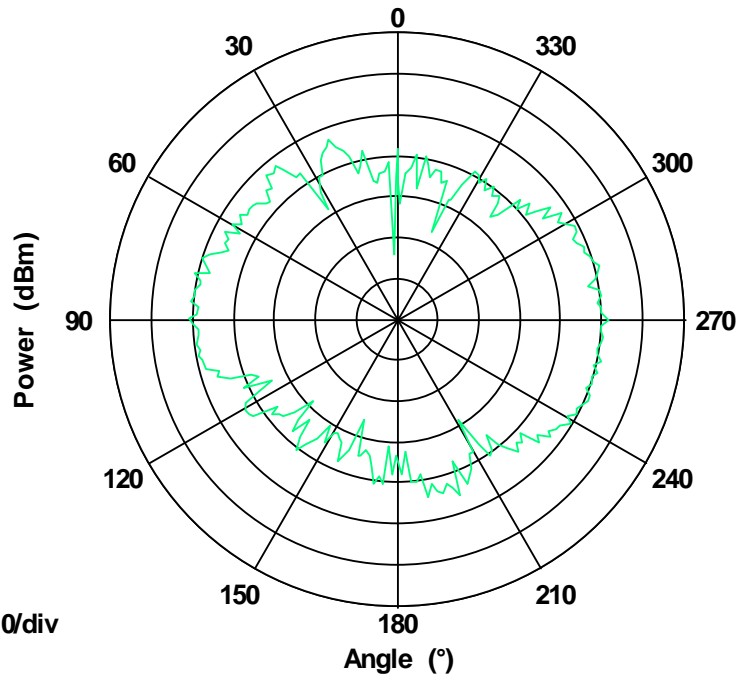

H Plane Pattern

Max: 0
Min: -70
Scale: 10/div

Frequency 5775 MHz

5775 MHz