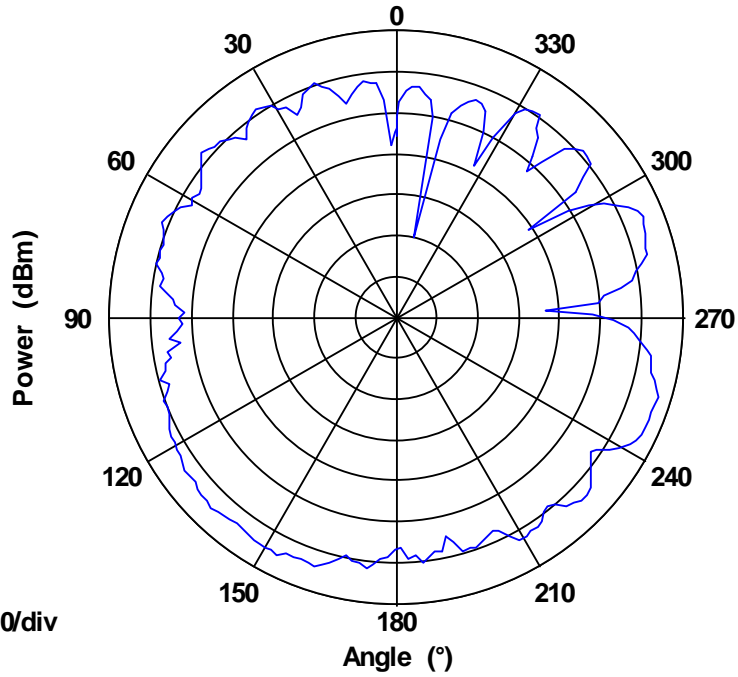

Frequency 5825 MHz

5825 MHz

H Plane Pattern

Max: 0
Min: -70
Scale: 10/div

Frequency 5175 MHz

5175 MHz

H Plane Pattern

Max: 0
Min: -70
Scale: 10/div

Frequency 5200 MHz

5200 MHz

H Plane Pattern

Max: 0
Min: -70
Scale: 10/div

Frequency 5225 MHz

5225 MHz

H Plane Pattern

Max: 0
Min: -70
Scale: 10/div