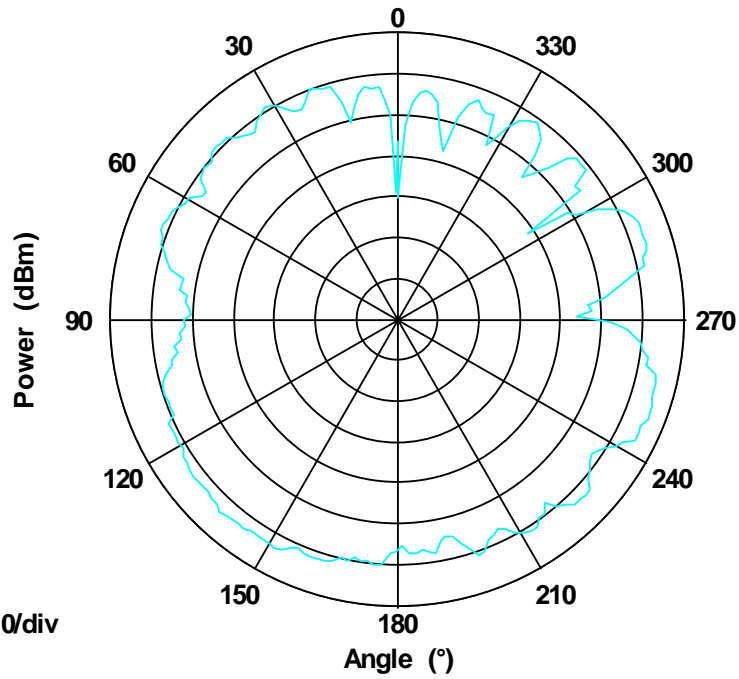

Frequency 5200 MHz

5200 MHz

H Plane Pattern

Max: 0
Min: -70
Scale: 10/div

Frequency 5225 MHz

5225 MHz

H Plane Pattern

Max: 0
Min: -70
Scale: 10/div