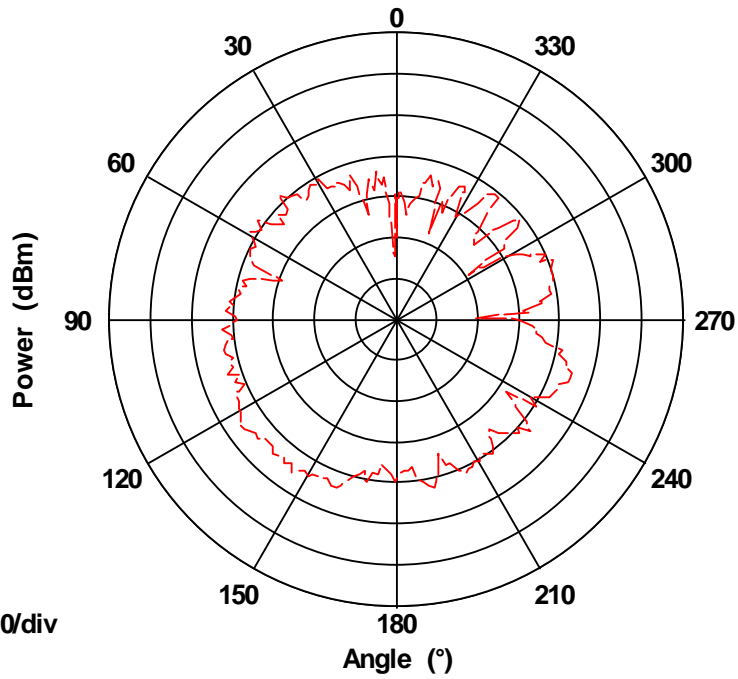

Frequency 5800 MHz

5800 MHz

H Plane Pattern

5825 MHz

Frequency 5825 MHz

H Plane Pattern

5850 MHz

Frequency 5850 MHz

**WLAN_R_VERTICAL
H Plane Pattern**

Max: 0
Min: -70
Scale: 10/div

Frequency 5150 MHz

5150 MHz

H Plane Pattern

Max: 0
Min: -70
Scale: 10/div

Frequency 5175 MHz

5175 MHz