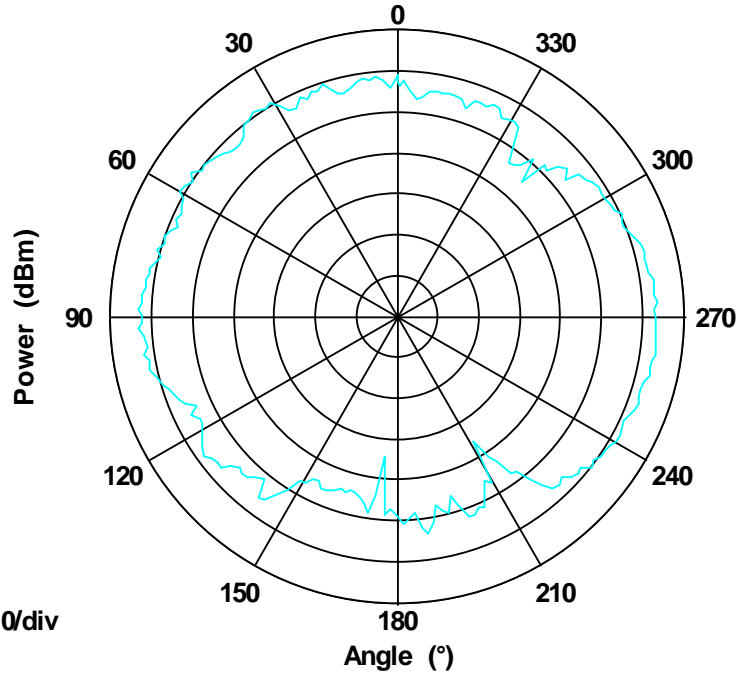

**WLAN_R_VERTICAL
H Plane Pattern**

Max: 0
Min: -70
Scale: 10/div

Frequency 5150 MHz

5150 MHz

H Plane Pattern

Max: 0
Min: -70
Scale: 10/div

Frequency 5175 MHz

5175 MHz

H Plane Pattern

Max: 0
Min: -70
Scale: 10/div

Frequency 5200 MHz

5200 MHz

H Plane Pattern

Max: 0
Min: -70
Scale: 10/div

Frequency 5225 MHz

5225 MHz

H Plane Pattern

5250 MHz

Frequency 5250 MHz

H Plane Pattern

5725 MHz

Frequency 5725 MHz

H Plane Pattern

Max: 0
Min: -70
Scale: 10/div