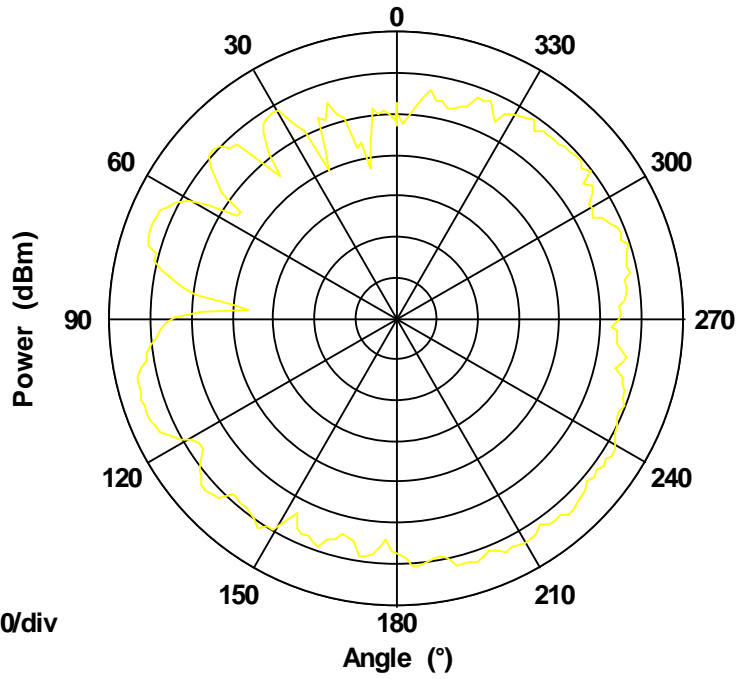

Frequency 5850 MHz

5850 MHz

WLAN_R_HORIZONTAL H Plane Pattern

Max: 0
Min: -70
Scale: 10/div

Frequency 5150 MHz

5150 MHz

H Plane Pattern

Max: 0
Min: -70
Scale: 10/div

Frequency 5175 MHz

5175 MHz

H Plane Pattern

Max: 0
Min: -70
Scale: 10/div

Frequency 5200 MHz

5200 MHz

H Plane Pattern

Max: 0
Min: -70
Scale: 10/div

Frequency 5225 MHz

5225 MHz

H Plane Pattern

Max: 0
Min: -70
Scale: 10/div

Frequency 5250 MHz

5250 MHz

H Plane Pattern

Max: 0
Min: -70
Scale: 10/div