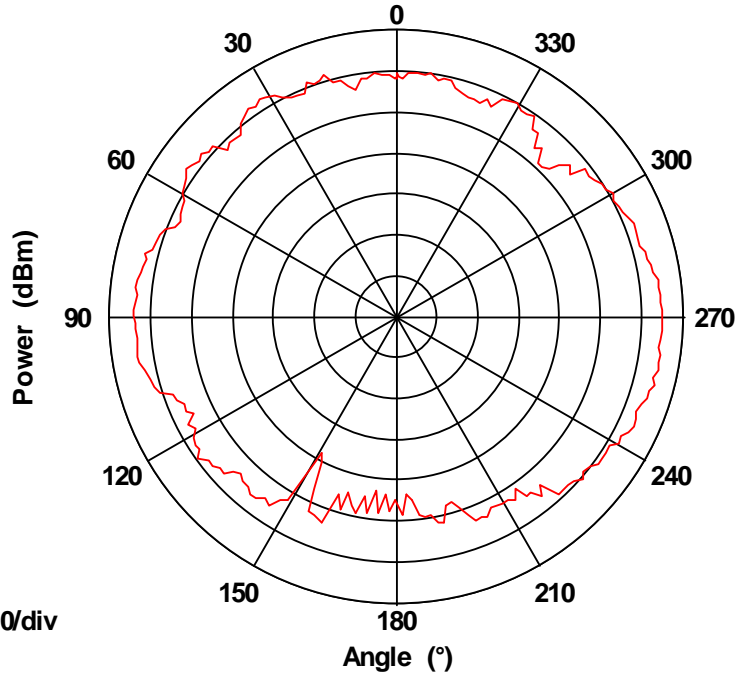

Frequency 5800 MHz

5800 MHz

H Plane Pattern

5825 MHz

Frequency 5825 MHz

H Plane Pattern

5850 MHz

Frequency 5850 MHz

**WLAN_R_VERTICAL
H Plane Pattern**

Max: 0
Min: -70
Scale: 10/div

Frequency 5150 MHz

5150 MHz

H Plane Pattern

Max: 0
Min: -70
Scale: 10/div

Frequency 5175 MHz

5175 MHz