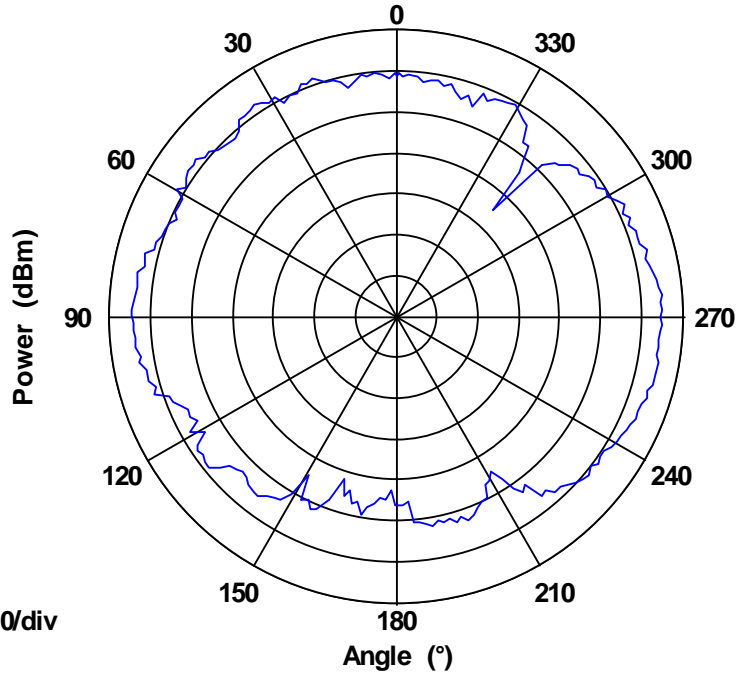

Frequency 5800 MHz

5800 MHz

H Plane Pattern

5825 MHz

Frequency 5825 MHz

H Plane Pattern

5850 MHz

Frequency 5850 MHz

**WLAN_R_VERTICAL
H Plane Pattern**

Max: 0
Min: -70
Scale: 10/div

Frequency 5150 MHz

5150 MHz

H Plane Pattern

Max: 0
Min: -70
Scale: 10/div

Frequency 5175 MHz

5175 MHz

H Plane Pattern

Max: 0
Min: -70
Scale: 10/div

Frequency 5200 MHz

5200 MHz

H Plane Pattern

Max: 0
Min: -70
Scale: 10/div

Frequency 5225 MHz

5225 MHz