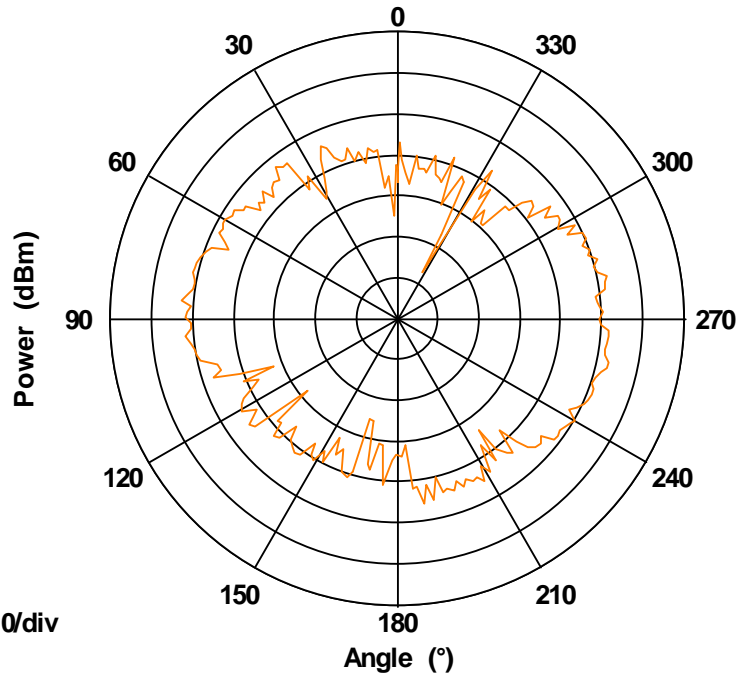

H Plane Pattern

5250 MHz

Frequency 5250 MHz

H Plane Pattern

5725 MHz

Frequency 5725 MHz

H Plane Pattern

Max: 0
Min: -70
Scale: 10/div