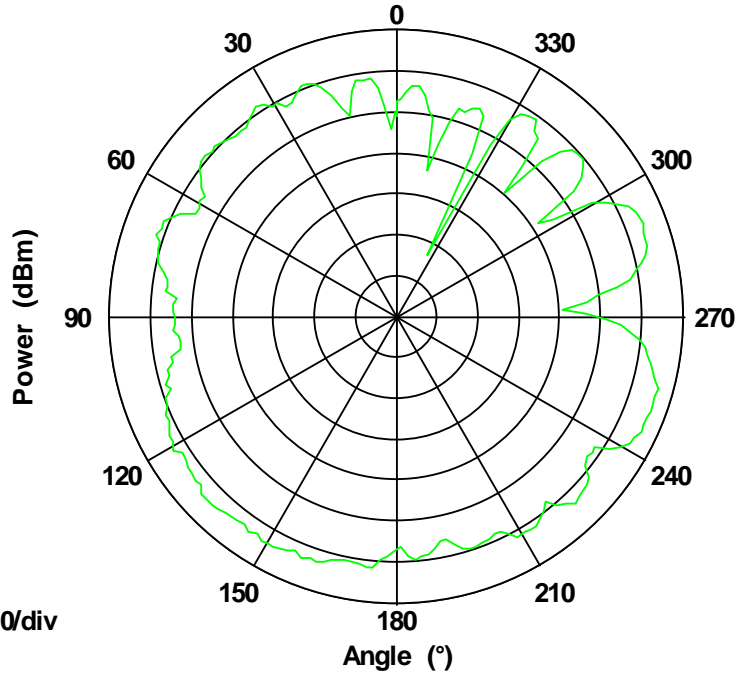

Max: 0
Min: -60
Scale: 10/div

Frequency 5225 MHz

H Plane Pattern

Max: 0
Min: -60
Scale: 10/div

Frequency 5800 MHz

5800 MHz

H Plane Pattern

Max: 0
Min: -60
Scale: 10/div

Frequency 5825 MHz

5825 MHz

H Plane Pattern

Max: 0
Min: -70
Scale: 10/div

Frequency 5175 MHz

5175 MHz

H Plane Pattern

Max: 0
Min: -70
Scale: 10/div