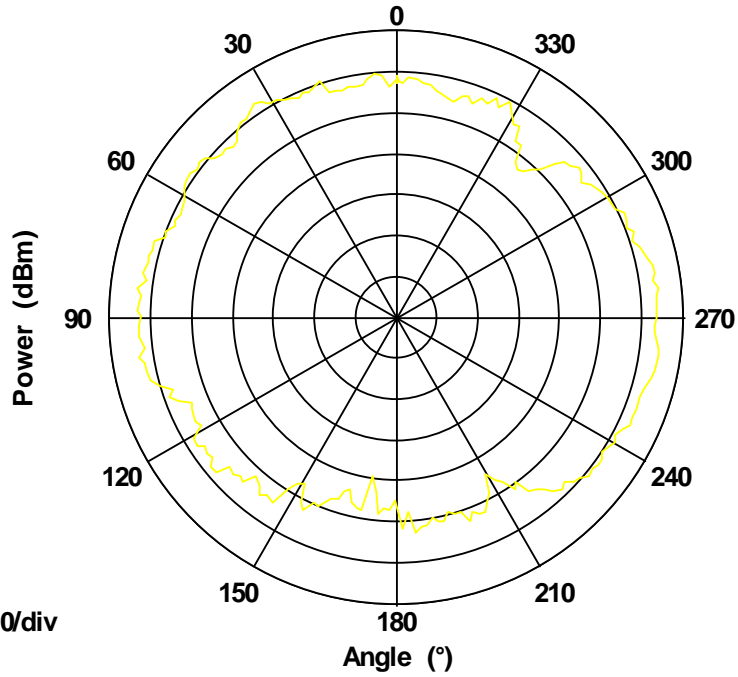

**WLAN_R_VERTICAL
H Plane Pattern**

Max: 0
Min: -70
Scale: 10/div

Frequency 5150 MHz

5150 MHz

H Plane Pattern

Max: 0
Min: -70
Scale: 10/div

Frequency 5175 MHz

5175 MHz

H Plane Pattern

Max: 0
Min: -70
Scale: 10/div

Frequency 5200 MHz

5200 MHz

H Plane Pattern

Max: 0
Min: -70
Scale: 10/div

Frequency 5225 MHz

5225 MHz

H Plane Pattern

5250 MHz

Frequency 5250 MHz

H Plane Pattern

5725 MHz

Frequency 5725 MHz

H Plane Pattern

Max: 0
Min: -70
Scale: 10/div