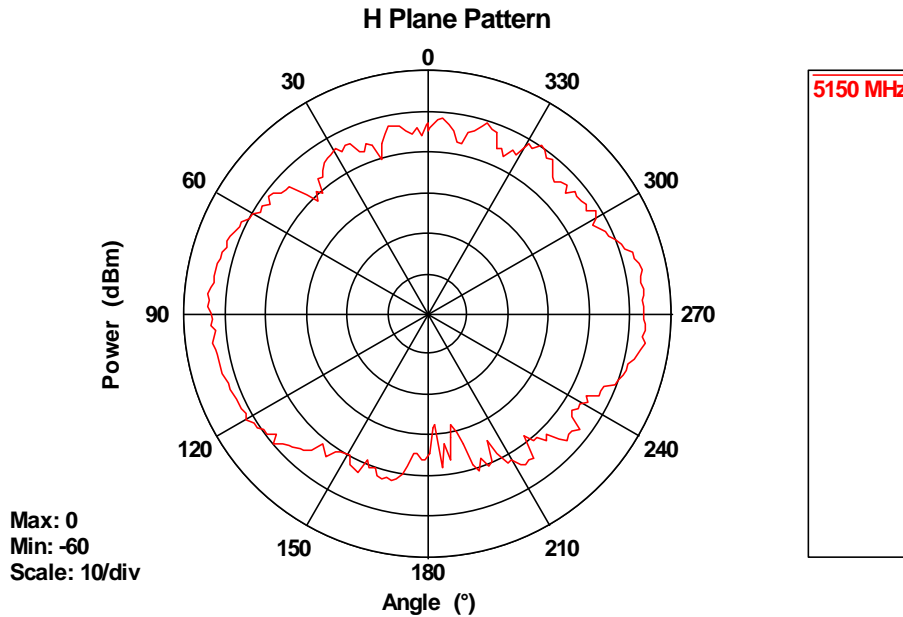

CCS WUGU 5G Antenna Pattern

Antenna Gain: -3.37 dBi

Antenna Type: PIFA antenna

WLAN_L_VERTICAL

H Plane Pattern

Max: 0
Min: -60
Scale: 10/div

Frequency 5200 MHz

H Plane Pattern

Max: 0
Min: -60
Scale: 10/div

Frequency 5225 MHz

H Plane Pattern

Max: 0
Min: -60
Scale: 10/div

Frequency 5800 MHz

5800 MHz

H Plane Pattern

Max: 0
Min: -60
Scale: 10/div