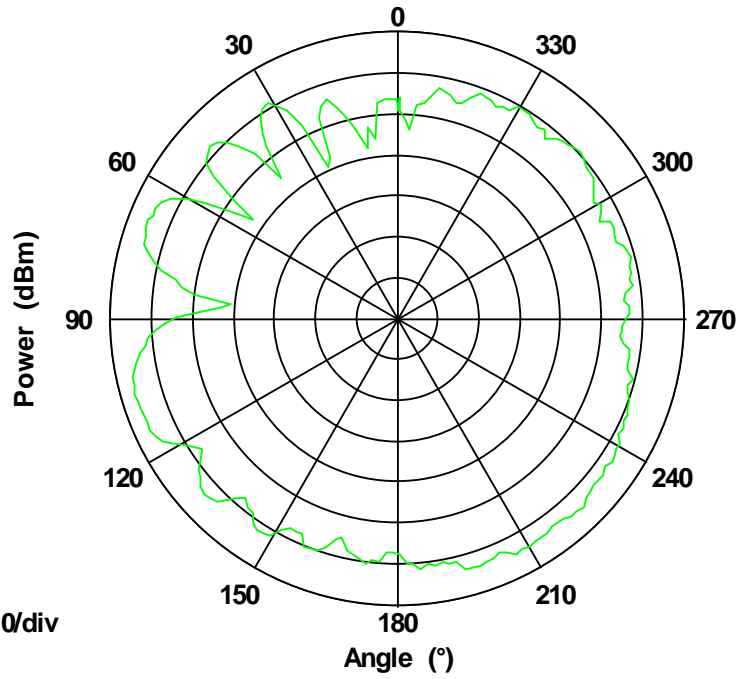

Frequency 5800 MHz

5800 MHz

H Plane Pattern

Max: 0
Min: -70
Scale: 10/div

Frequency 5825 MHz

5825 MHz

H Plane Pattern

Max: 0
Min: -70
Scale: 10/div

Frequency 5850 MHz

5850 MHz

WLAN_R_HORIZONTAL H Plane Pattern

Max: 0
Min: -70
Scale: 10/div

Frequency 5150 MHz

5150 MHz

H Plane Pattern

Max: 0
Min: -70
Scale: 10/div

Frequency 5175 MHz

5175 MHz

H Plane Pattern

Max: 0
Min: -70
Scale: 10/div

Frequency 5200 MHz

5200 MHz

H Plane Pattern

Max: 0
Min: -70
Scale: 10/div