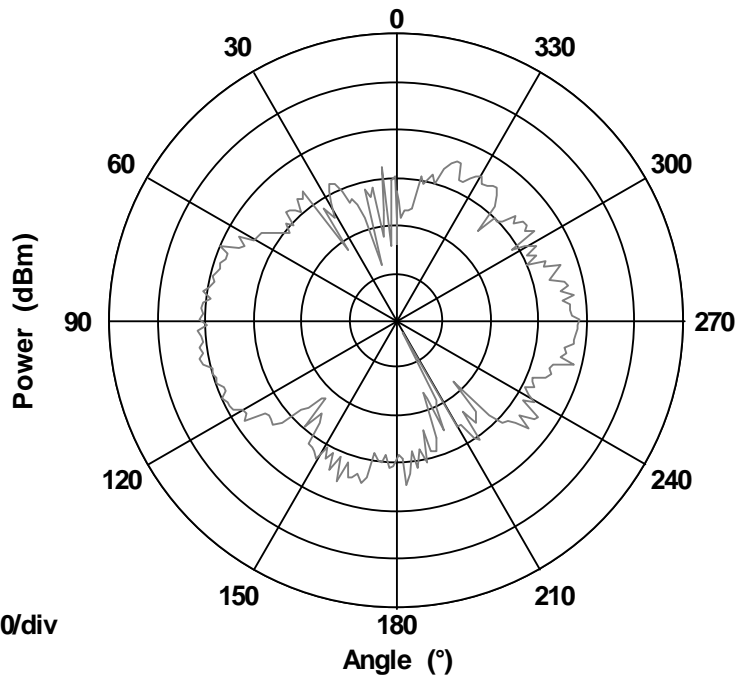

Max: 0
Min: -60
Scale: 10/div

Frequency 5225 MHz

H Plane Pattern

Max: 0
Min: -60
Scale: 10/div

Frequency 5800 MHz

5800 MHz

H Plane Pattern

Max: 0
Min: -60
Scale: 10/div