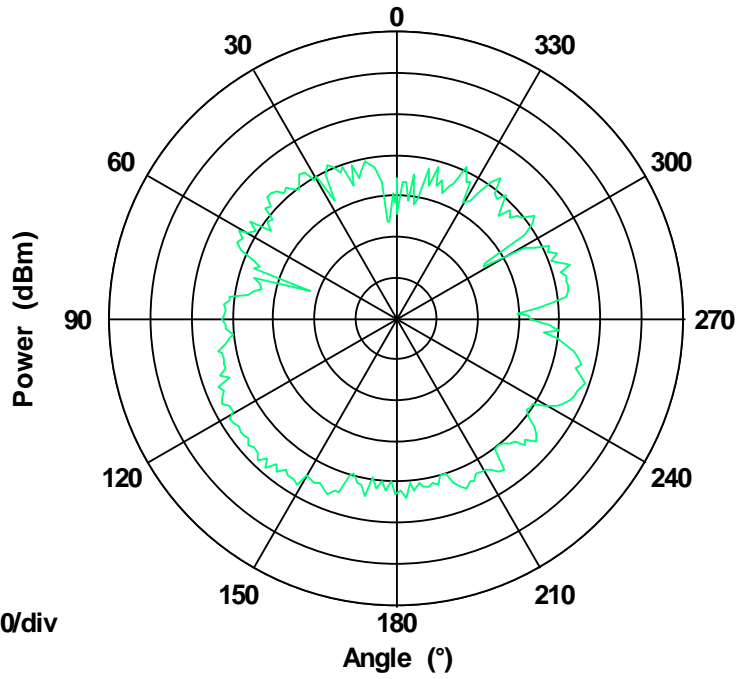

H Plane Pattern

Max: 0
Min: -70
Scale: 10/div

Frequency 5775 MHz

5775 MHz