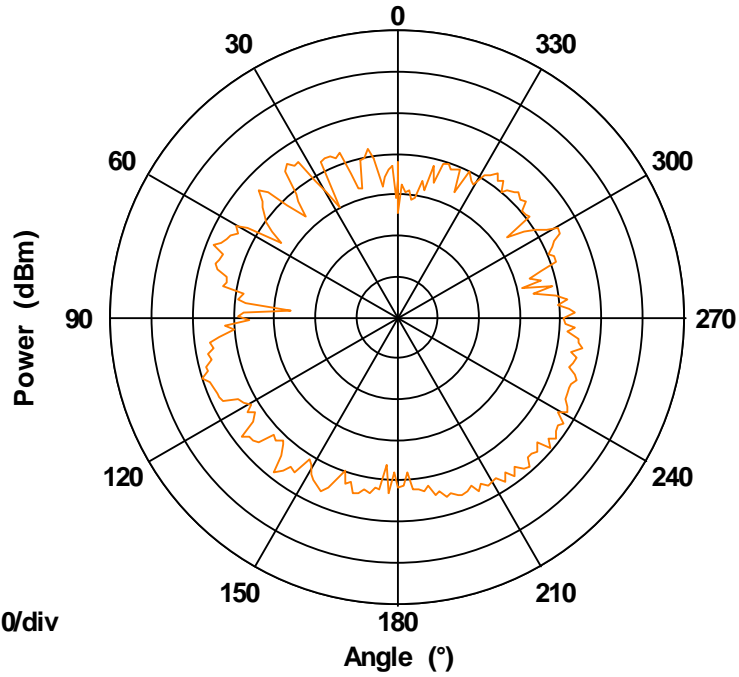

Frequency 5175 MHz

5175 MHz

H Plane Pattern

Max: 0
Min: -70
Scale: 10/div

Frequency 5200 MHz

5200 MHz

H Plane Pattern

Max: 0
Min: -70
Scale: 10/div

Frequency 5225 MHz

5225 MHz

H Plane Pattern

Max: 0
Min: -70
Scale: 10/div

Frequency 5250 MHz

5250 MHz

H Plane Pattern

Max: 0
Min: -70
Scale: 10/div

Frequency 5725 MHz

5725 MHz

H Plane Pattern

Max: 0
Min: -70
Scale: 10/div

Frequency 5750 MHz

5750 MHz

H Plane Pattern

Max: 0
Min: -70
Scale: 10/div