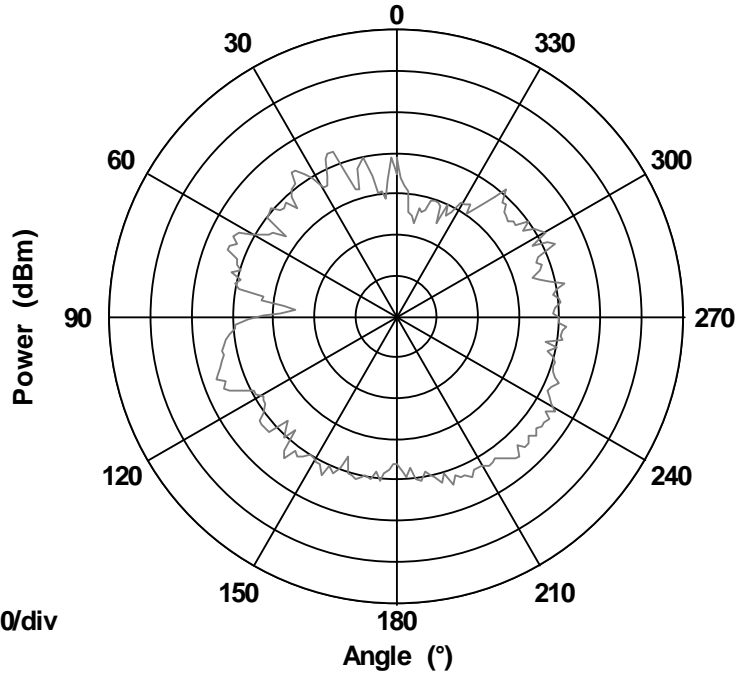

Frequency 5725 MHz

5725 MHz

H Plane Pattern

Max: 0
Min: -70
Scale: 10/div

Frequency 5750 MHz

5750 MHz

H Plane Pattern

Max: 0
Min: -70
Scale: 10/div

Frequency 5775 MHz

5775 MHz

H Plane Pattern

Max: 0
Min: -70
Scale: 10/div

Frequency 5800 MHz

5800 MHz

H Plane Pattern

Max: 0
Min: -70
Scale: 10/div

Frequency 5825 MHz

H Plane Pattern

Max: 0
Min: -70
Scale: 10/div

Frequency 5850 MHz