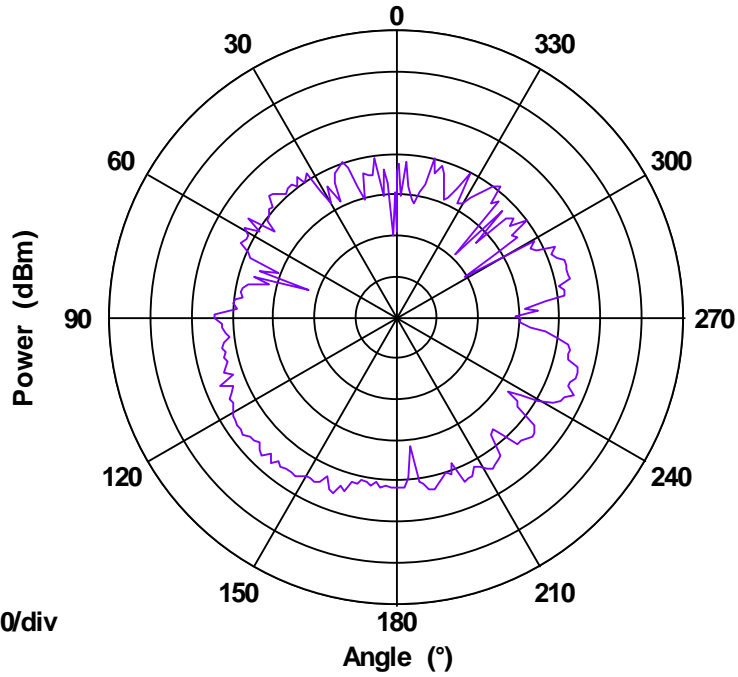

Frequency 5750 MHz

5750 MHz

H Plane Pattern

Max: 0
Min: -70
Scale: 10/div

Frequency 5775 MHz

5775 MHz

H Plane Pattern

Max: 0
Min: -70
Scale: 10/div

Frequency 5800 MHz

5800 MHz

H Plane Pattern

5825 MHz

Frequency 5825 MHz

H Plane Pattern

5850 MHz

Frequency 5850 MHz