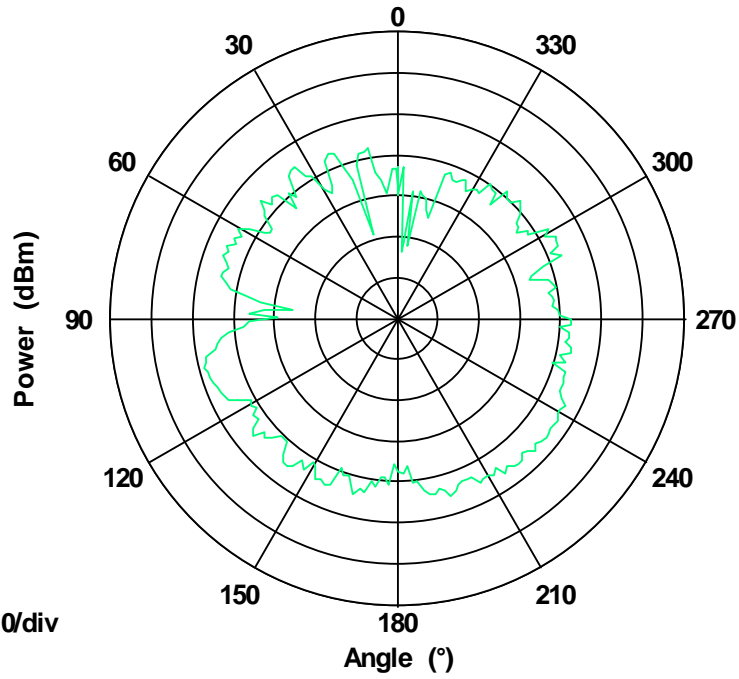

Frequency 5225 MHz

5225 MHz

H Plane Pattern

Max: 0
Min: -70
Scale: 10/div

Frequency 5250 MHz

5250 MHz

H Plane Pattern

Max: 0
Min: -70
Scale: 10/div

Frequency 5725 MHz

5725 MHz

H Plane Pattern

Max: 0
Min: -70
Scale: 10/div

Frequency 5750 MHz

5750 MHz

H Plane Pattern

Max: 0
Min: -70
Scale: 10/div

Frequency 5775 MHz

5775 MHz

H Plane Pattern

Max: 0
Min: -70
Scale: 10/div

Frequency 5800 MHz

5800 MHz

H Plane Pattern

Max: 0
Min: -70
Scale: 10/div

Frequency 5825 MHz

H Plane Pattern

Max: 0
Min: -70
Scale: 10/div

Frequency 5850 MHz