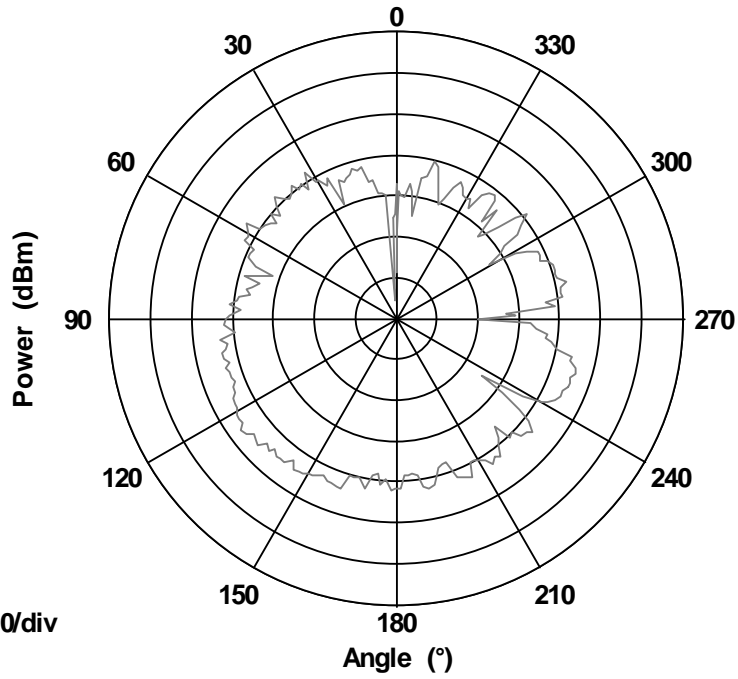

Frequency 5750 MHz

5750 MHz

H Plane Pattern

Max: 0
Min: -70
Scale: 10/div

Frequency 5775 MHz

5775 MHz

H Plane Pattern

Max: 0
Min: -70
Scale: 10/div

Frequency 5800 MHz

5800 MHz

H Plane Pattern

5825 MHz

Frequency 5825 MHz

H Plane Pattern

5850 MHz

Frequency 5850 MHz