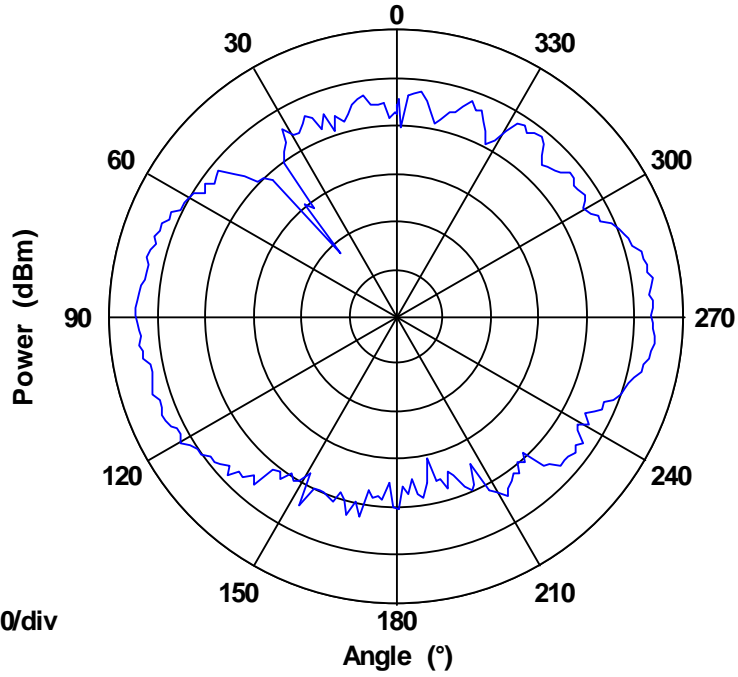

CCS WUGU 5G Antenna Pattern

Antenna Gain: -3.37 dBi

Antenna Type: PIFA antenna

WLAN_L_VERTICAL

H Plane Pattern

Max: 0
Min: -60
Scale: 10/div

Frequency 5200 MHz

H Plane Pattern

Max: 0
Min: -60
Scale: 10/div

Frequency 5225 MHz

H Plane Pattern

Max: 0
Min: -60
Scale: 10/div

Frequency 5800 MHz

5800 MHz

H Plane Pattern

Max: 0
Min: -60
Scale: 10/div