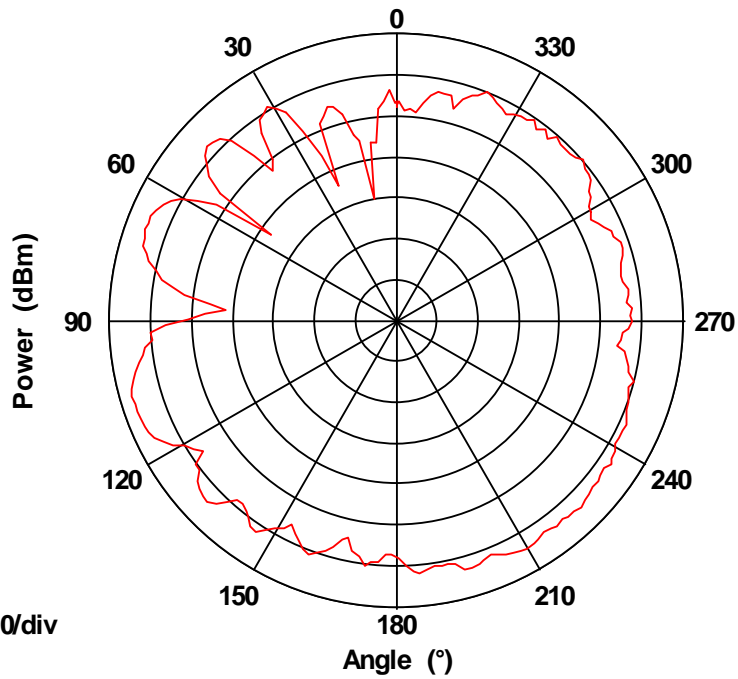

Frequency 5800 MHz

5800 MHz

H Plane Pattern

Max: 0
Min: -70
Scale: 10/div

Frequency 5825 MHz

5825 MHz

H Plane Pattern

Max: 0
Min: -70
Scale: 10/div

Frequency 5850 MHz

5850 MHz

WLAN_R_HORIZONTAL H Plane Pattern

Max: 0
Min: -70
Scale: 10/div

Frequency 5150 MHz

5150 MHz

H Plane Pattern

Max: 0
Min: -70
Scale: 10/div