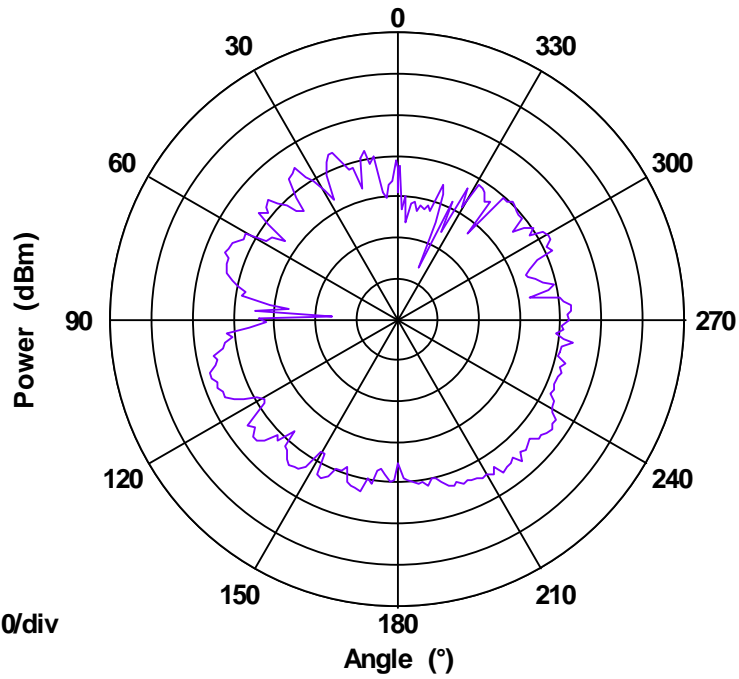

Frequency 5225 MHz

5225 MHz

H Plane Pattern

Max: 0
Min: -70
Scale: 10/div

Frequency 5250 MHz

5250 MHz

H Plane Pattern

Max: 0
Min: -70
Scale: 10/div

Frequency 5725 MHz

5725 MHz

H Plane Pattern

Max: 0
Min: -70
Scale: 10/div

Frequency 5750 MHz

5750 MHz

H Plane Pattern

Max: 0
Min: -70
Scale: 10/div

Frequency 5775 MHz

5775 MHz

H Plane Pattern

Max: 0
Min: -70
Scale: 10/div

Frequency 5800 MHz

5800 MHz

H Plane Pattern

Max: 0
Min: -70
Scale: 10/div

Frequency 5825 MHz

H Plane Pattern

Max: 0
Min: -70
Scale: 10/div

Frequency 5850 MHz