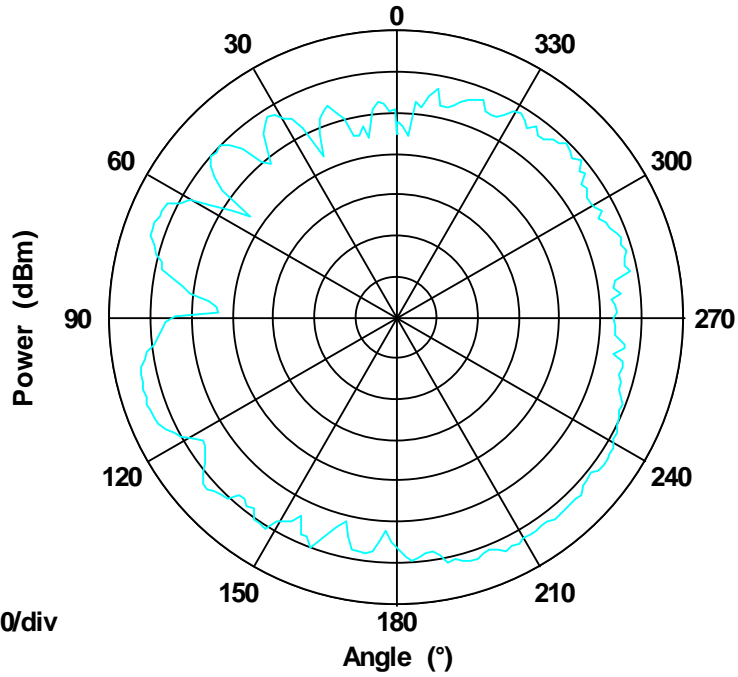

Frequency 5850 MHz

5850 MHz

WLAN_R_HORIZONTAL H Plane Pattern

Max: 0
Min: -70
Scale: 10/div

Frequency 5150 MHz

5150 MHz

H Plane Pattern

Max: 0
Min: -70
Scale: 10/div

Frequency 5175 MHz

5175 MHz

H Plane Pattern

Max: 0
Min: -70
Scale: 10/div

Frequency 5200 MHz

5200 MHz

H Plane Pattern

Max: 0
Min: -70
Scale: 10/div

Frequency 5225 MHz

5225 MHz

H Plane Pattern

Max: 0
Min: -70
Scale: 10/div

Frequency 5250 MHz

5250 MHz

H Plane Pattern

Max: 0
Min: -70
Scale: 10/div