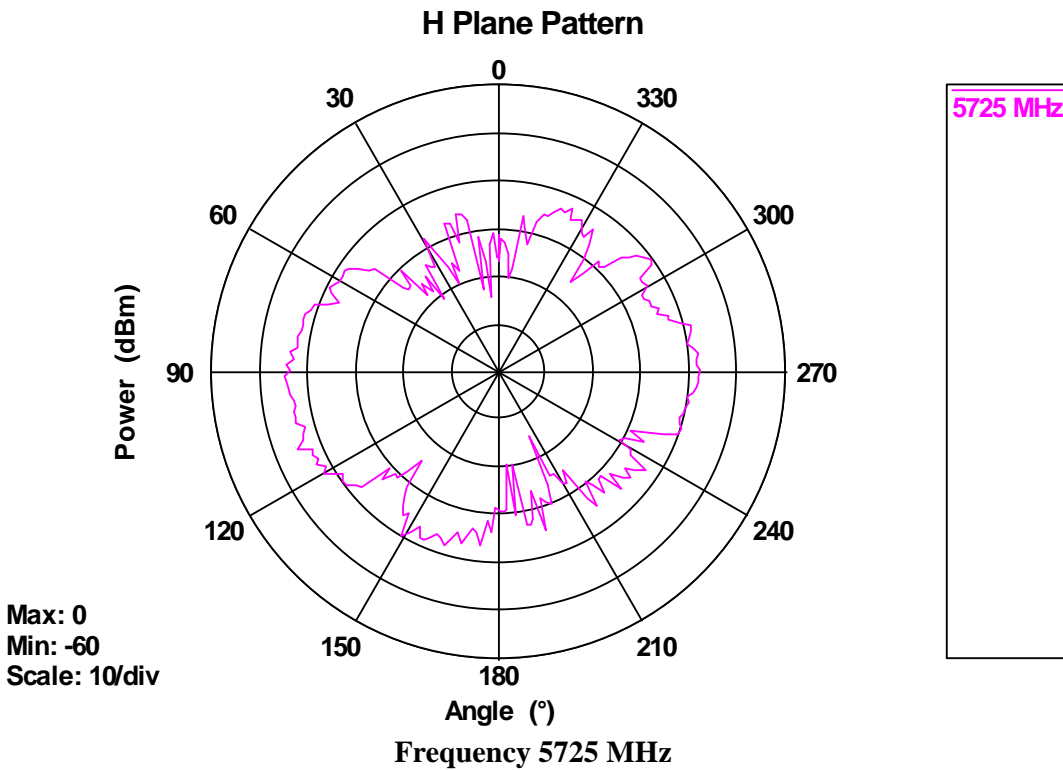

CCS WUGU 5G Antenna Pattern

Antenna Gain: -3.37 dBi

Antenna Type: PIFA antenna

WLAN_L_VERTICAL

H Plane Pattern

Max: 0
Min: -60
Scale: 10/div

Frequency 5200 MHz

H Plane Pattern

Max: 0
Min: -60
Scale: 10/div

Frequency 5225 MHz

H Plane Pattern

Max: 0
Min: -60
Scale: 10/div

Frequency 5800 MHz

5800 MHz

H Plane Pattern

Max: 0
Min: -60
Scale: 10/div