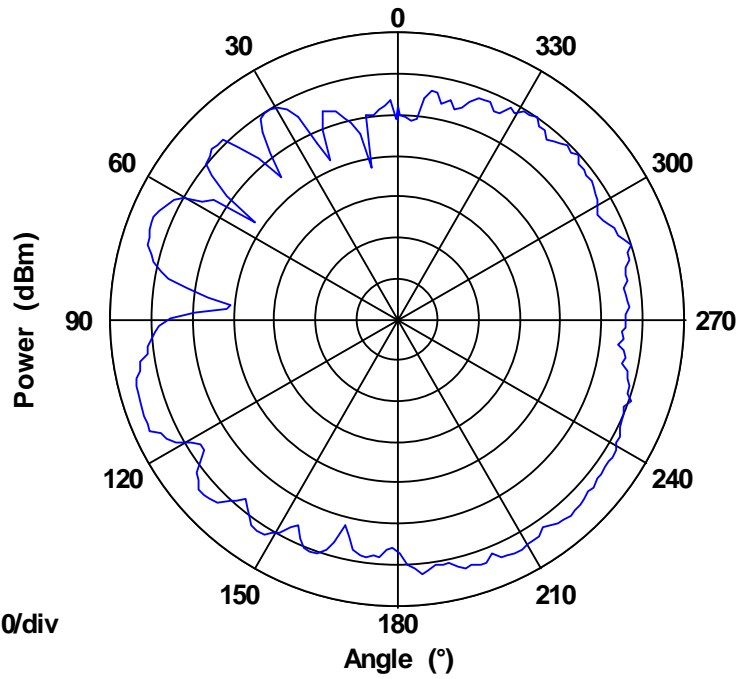

Frequency 5800 MHz

5800 MHz

H Plane Pattern

Max: 0
Min: -70
Scale: 10/div

Frequency 5825 MHz

5825 MHz

H Plane Pattern

Max: 0
Min: -70
Scale: 10/div

Frequency 5850 MHz

5850 MHz

WLAN_R_HORIZONTAL H Plane Pattern

Max: 0
Min: -70
Scale: 10/div

Frequency 5150 MHz

5150 MHz

H Plane Pattern

Max: 0
Min: -70
Scale: 10/div

Frequency 5175 MHz

5175 MHz

H Plane Pattern

Max: 0
Min: -70
Scale: 10/div

Frequency 5200 MHz

5200 MHz

H Plane Pattern

Max: 0
Min: -70
Scale: 10/div