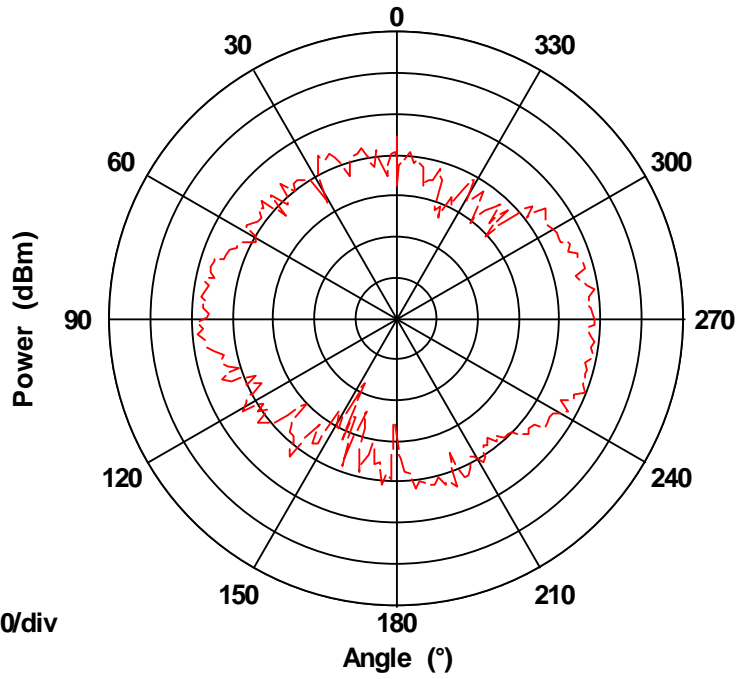

Frequency 5800 MHz

5800 MHz

H Plane Pattern

Max: 0
Min: -70
Scale: 10/div

Frequency 5825 MHz

5825 MHz

H Plane Pattern

Max: 0
Min: -70
Scale: 10/div

Frequency 5850 MHz

5850 MHz

WLAN_R_HORIZONTAL H Plane Pattern

Max: 0
Min: -70
Scale: 10/div

Frequency 5150 MHz

5150 MHz

H Plane Pattern

Max: 0
Min: -70
Scale: 10/div