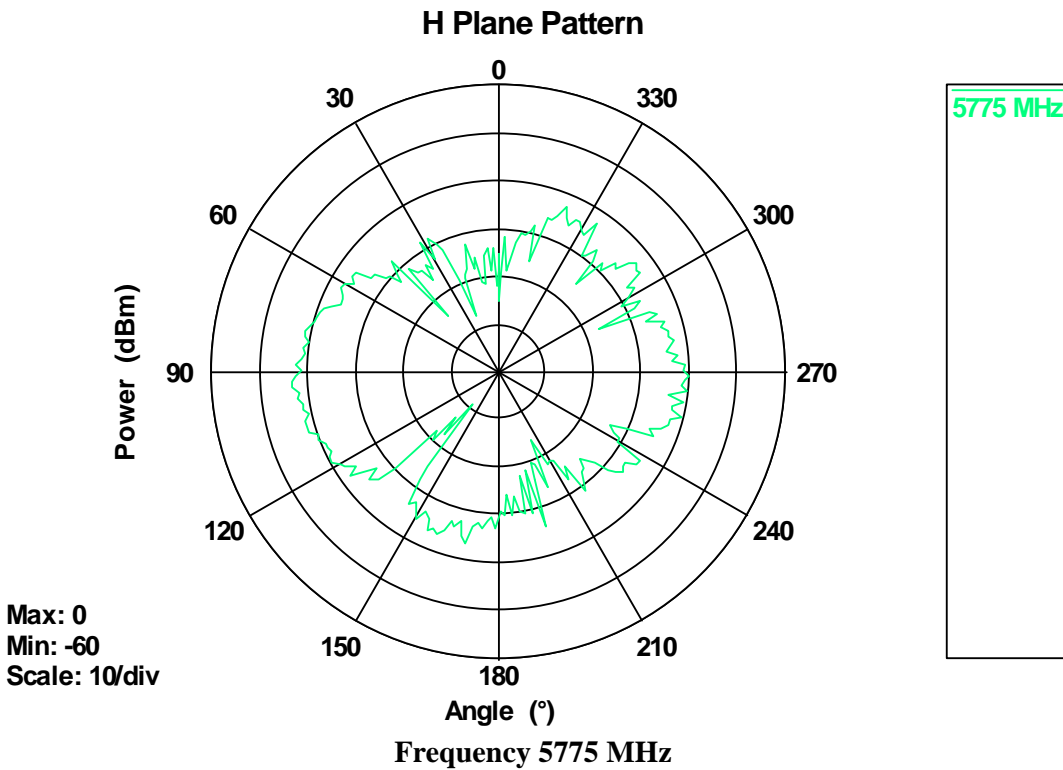

CCS WUGU 5G Antenna Pattern

Antenna Gain: -3.37 dBi

Antenna Type: PIFA antenna

WLAN_L_VERTICAL

H Plane Pattern

Max: 0
Min: -60
Scale: 10/div

Frequency 5200 MHz

H Plane Pattern

Max: 0
Min: -60
Scale: 10/div

Frequency 5225 MHz

H Plane Pattern

Max: 0
Min: -60
Scale: 10/div

Frequency 5800 MHz

5800 MHz

H Plane Pattern

Max: 0
Min: -60
Scale: 10/div