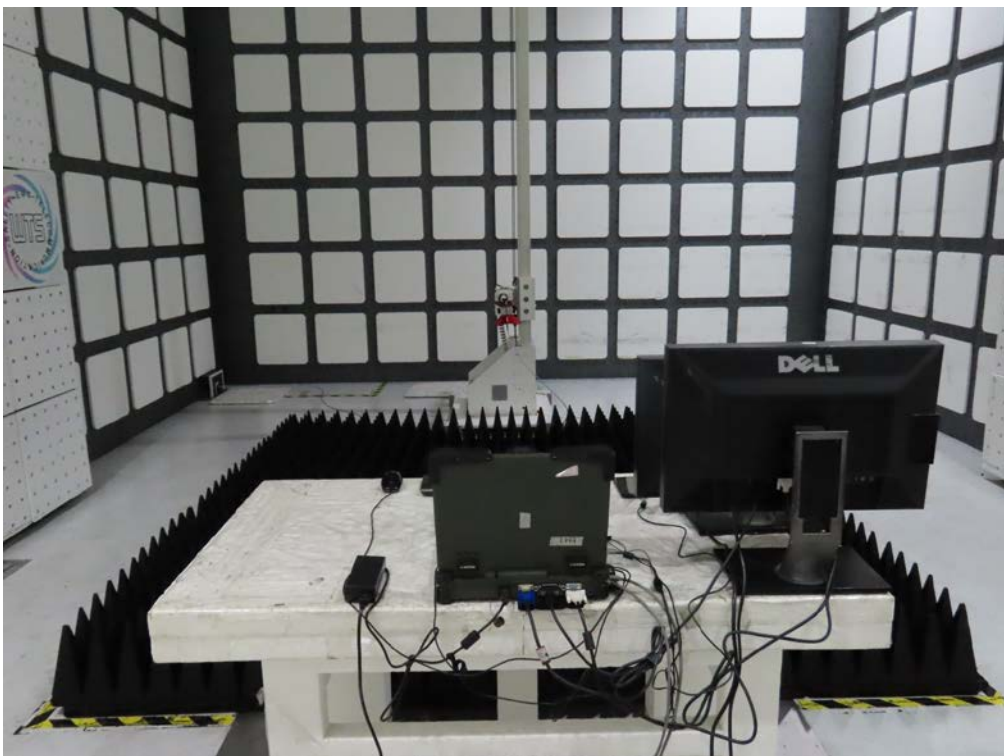

Registration number: W6M22307-22823-FCC
FCC ID: IR5RK15