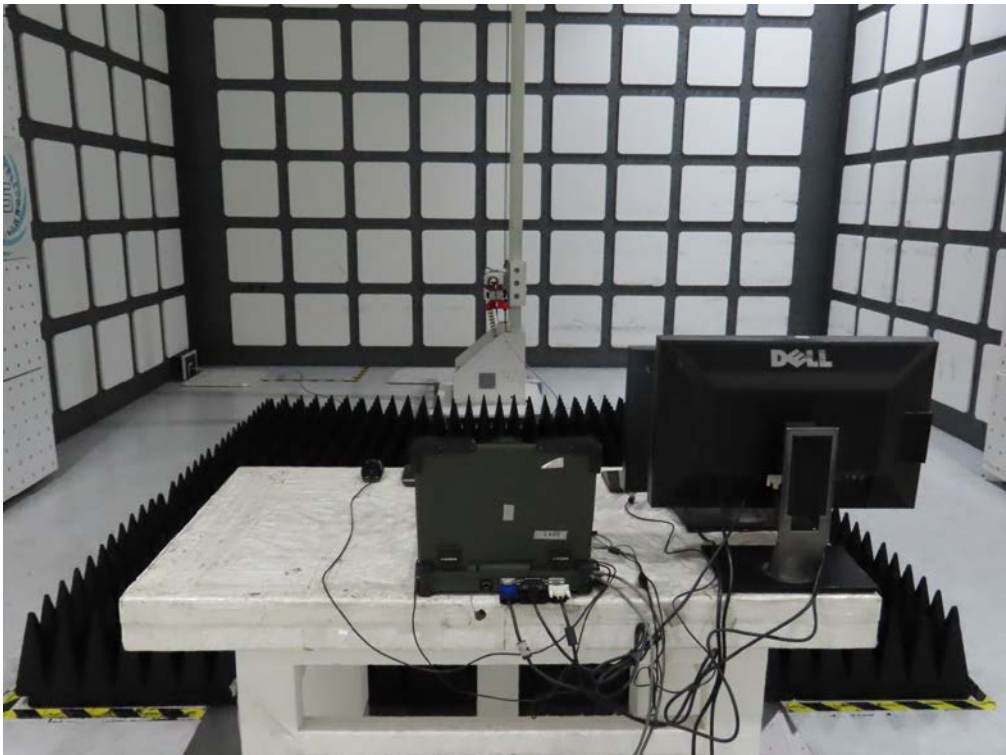

Registration number: W6M22307-22823-FCC
FCC ID: IR5RK15