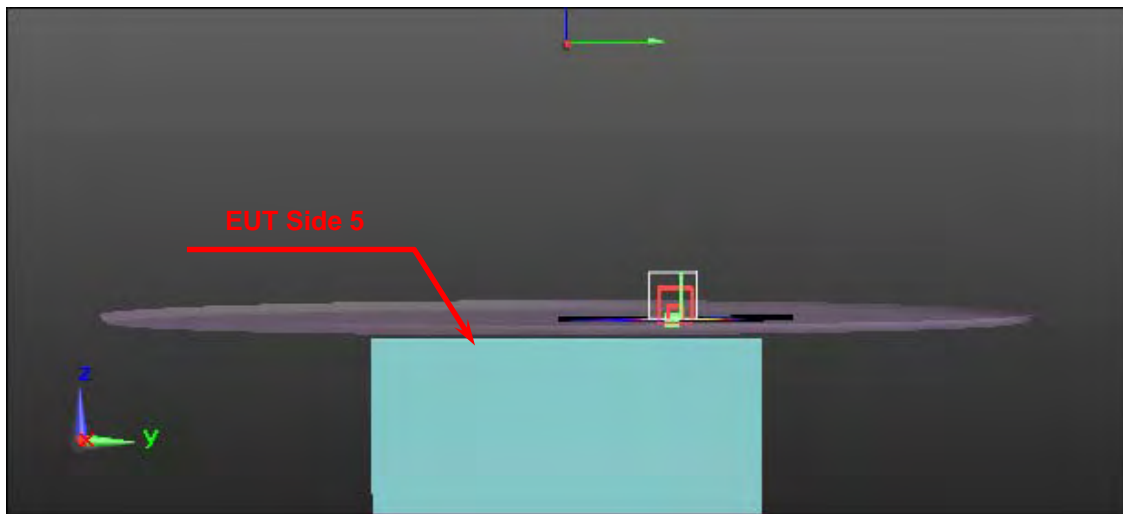

## SAR Test Setup Photographs

EUT Side Definition	
Item	Side
1	Side 1
2	Side 2
3	Side 3
4	Side 4
5	Side 5
6	Side 6

Phantom Position : Flat	EUT side : Side 1
Spacing to phantom : 0 mm	Accessory : N/A

Phantom Position : Flat	EUT side : Side 2
Spacing to phantom : 0 mm	Accessory : N/A

Phantom Position : Flat	EUT side : Side 5
Spacing to phantom : 0 mm	Accessory : N/A

Phantom Position : Flat	EUT side : Side 6
Spacing to phantom : 0 mm	Accessory : N/A