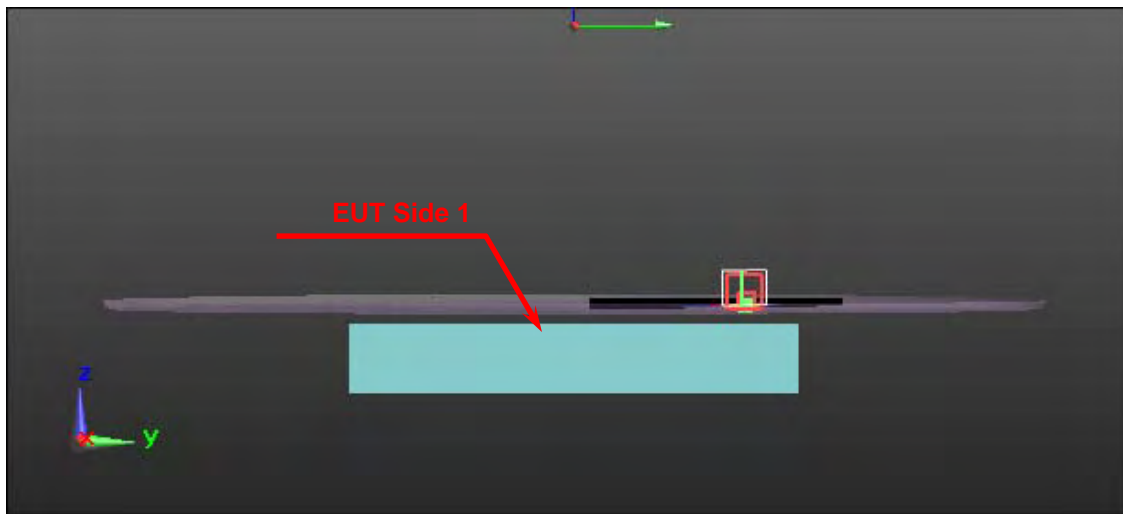

## SAR Test Setup Photographs

EUT Side Definition	
Item	Side
1	Side 1
2	Side 2
3	Side 3
4	Side 4
5	Side 5
6	Side 6

Phantom Position : Flat	EUT side : Side 1
Spacing to phantom : 0 mm	Accessory : N/A

Phantom Position : Flat	EUT side : Side 2
Spacing to phantom : 0 mm	Accessory : N/A

Phantom Position : Flat	EUT side : Side 5
Spacing to phantom : 0 mm	Accessory : N/A

Phantom Position : Flat	EUT side : Side 6
Spacing to phantom : 0 mm	Accessory : N/A