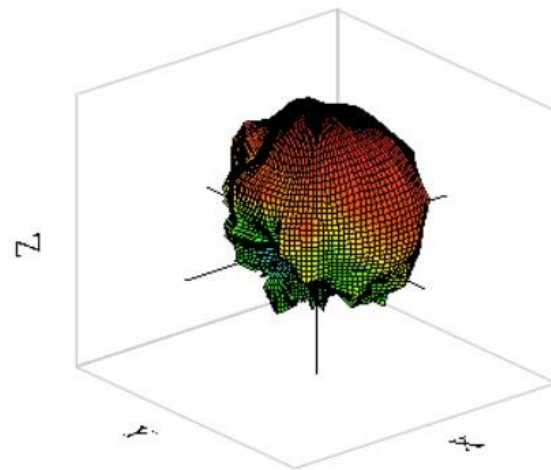

WIFI 5850MHz