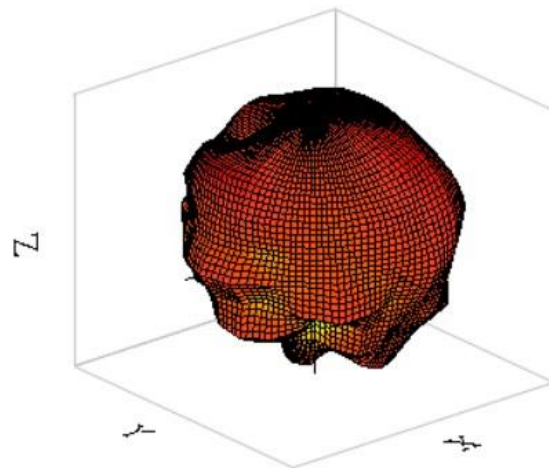

3.1 WIFI Antenna

3.2 WIFI&BT Antenna

4. 3D Antenna Pattern:

4-1WIFI

WIFI 2400MHz

WIFI 2450MHz

WIFI 2500MHz

WIFI 5150MHz