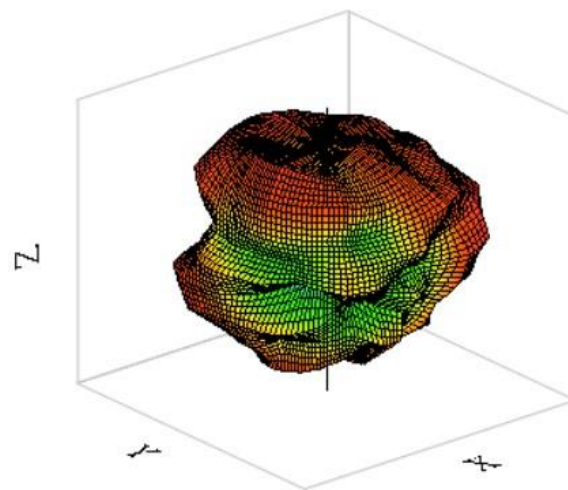

WIFI&BT 2500MHz