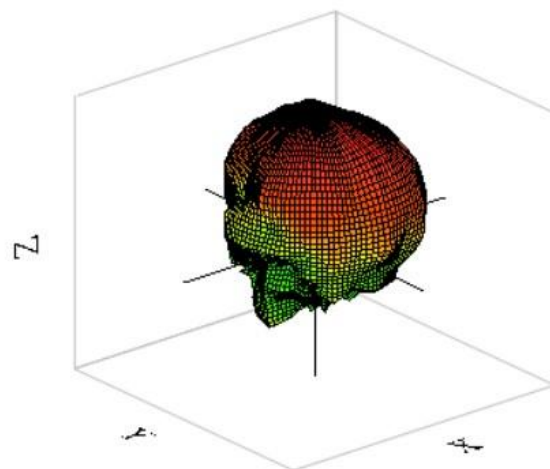

3.1 WIFI Antenna

3.2 WIFI&BT Antenna

4. 3D Antenna Pattern:

4-1WIFI

WIFI 2400MHz

WIFI 2450MHz

WIFI 2500MHz

WIFI 5150MHz