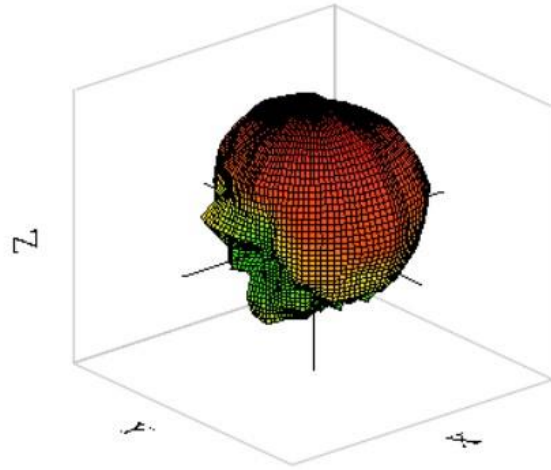

WIFI 5470MHz