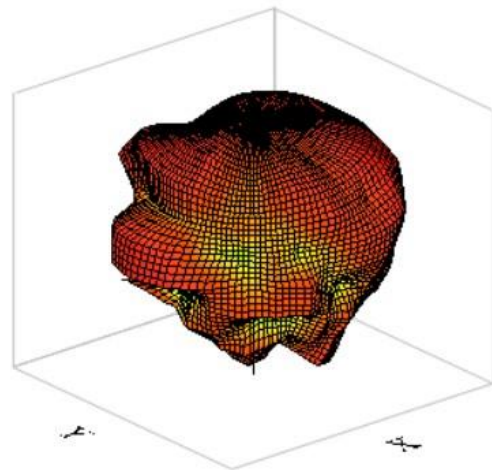

3.1 WIFI Antenna

3.2 WIFI&BT Antenna

4. 3D Antenna Pattern:

4-1WIFI

WIFI 2400MHz

WIFI 2450MHz

WIFI 2500MHz

WIFI 5150MHz