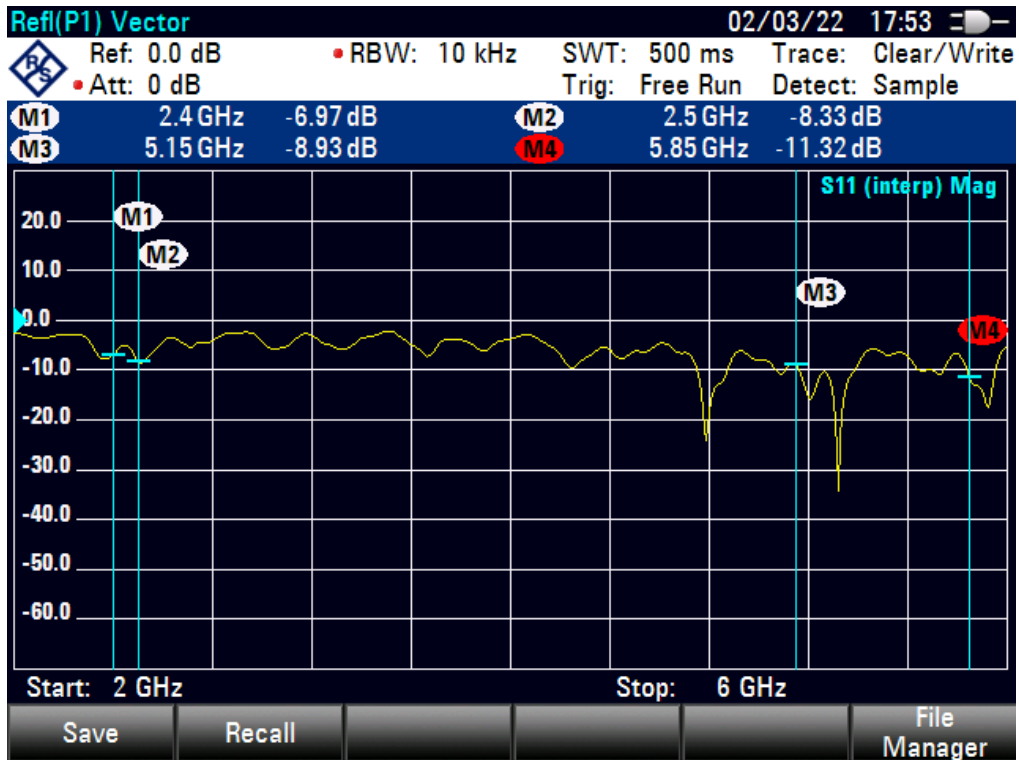

茂訊電腦股份有限公司
測試報告 TEST REPORT

機型：DH8

名稱：Antenna Test Report

1. DH8 Antenna location

料號:G983190000 / WLAN&BT ANT 70mm,DH8

料號:G983190001 / WLAN ANT 165mm,DH8

2. 3D-Chamber Measurement Test

3. Antenna Return Loss

3.1 WIFI Antenna

3.2 WIFI&BT Antenna

4. 3D Antenna Pattern:

4-1WIFI

WIFI 2400MHz

WIFI 2450MHz

WIFI 2500MHz

WIFI 5150MHz