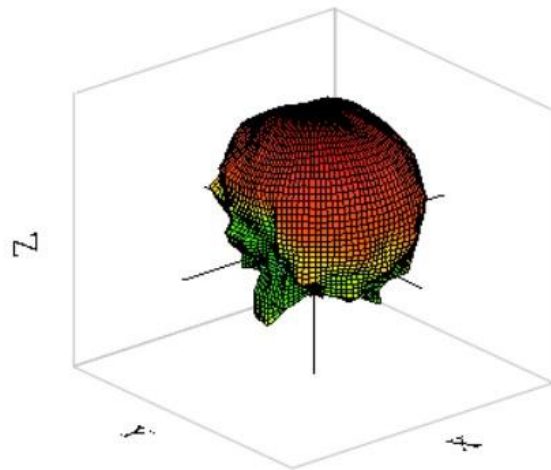

WIFI 5725MHz