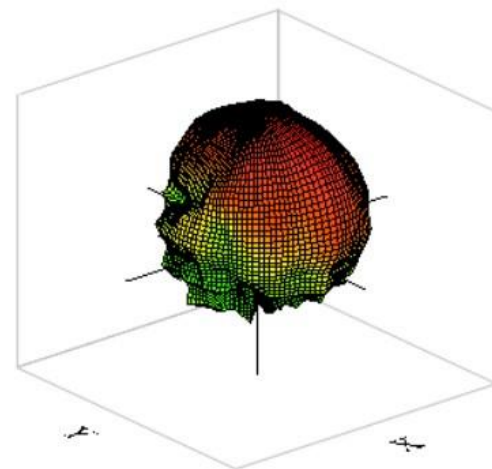

3.1 WIFI Antenna

3.2 WIFI&BT Antenna

4. 3D Antenna Pattern:

4-1WIFI

WIFI 2400MHz

WIFI 2450MHz

WIFI 2500MHz

WIFI 5150MHz