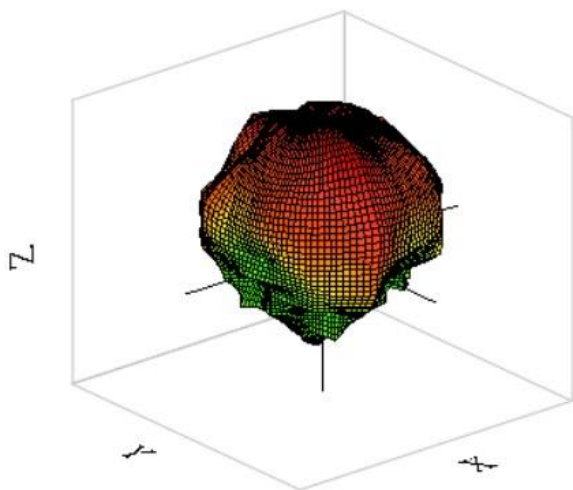

WIFI&BT 5150MHz