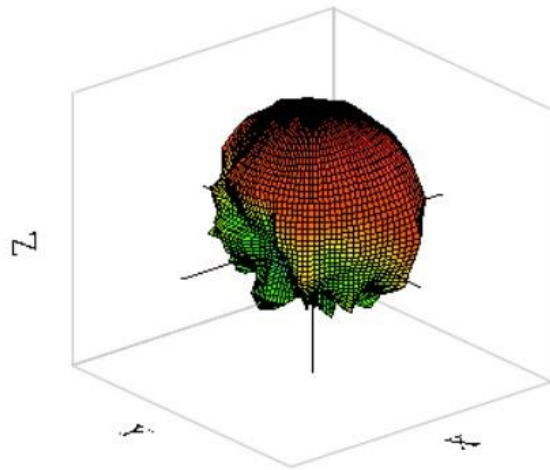

WIFI 5785MHz