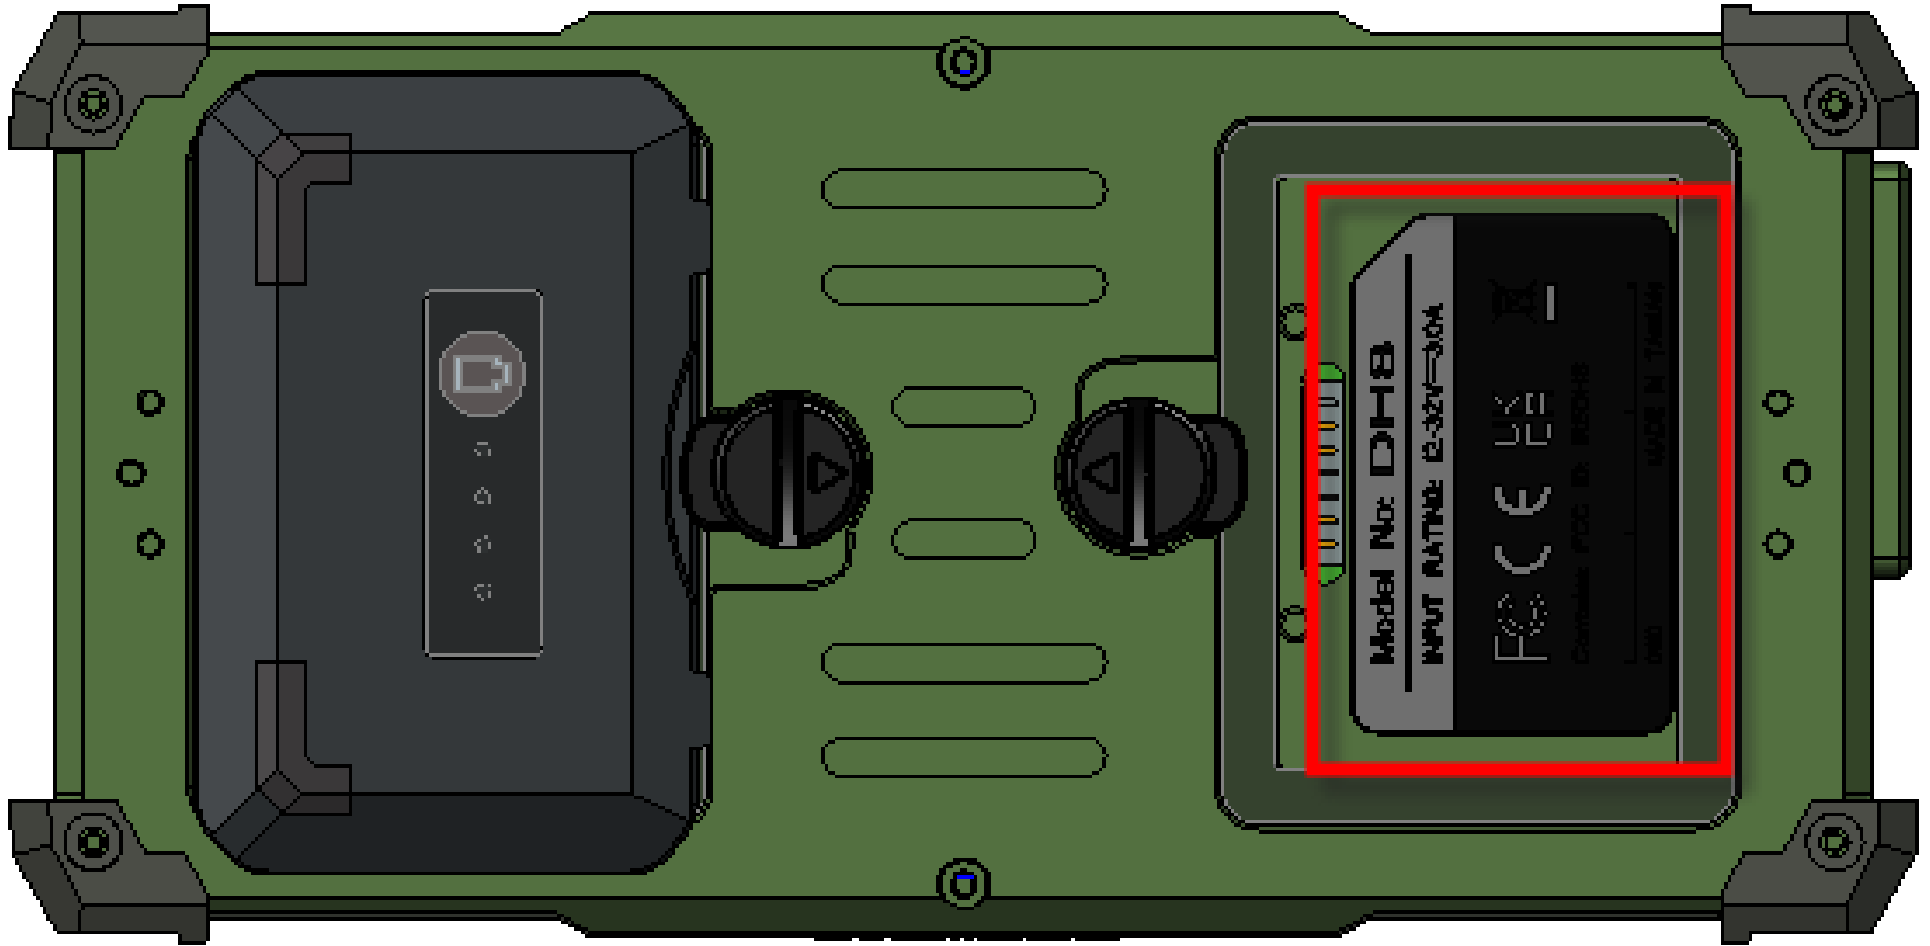

Label Location

- 註：
1. 灰色為：Panton Cool Gray 9C
 2. 刀模共用G632190000

4				mildef		MiDef Crete Inc.	
3				APPROVED		MATERIAL (0.125mmPC-8B35+0.15mm3M9448A)	
2				CHECKED		DRAWING No. LDH80020	
1				DESIGNED Jichi Li		MODEL DH8	
SYM.		DATE		DESCRIPTION OF REVISIONS DRAWING		REV 0	
Tolerance		請參照CNS4027-12等級		PART No. G632190010		TITLE MODEL LABEL (BVA/WLAN), DH8	
3RD. ANGLE'S		UNIT mm		SIZE A4		SCALE 1:1	
				SHEET 1 OF 1			