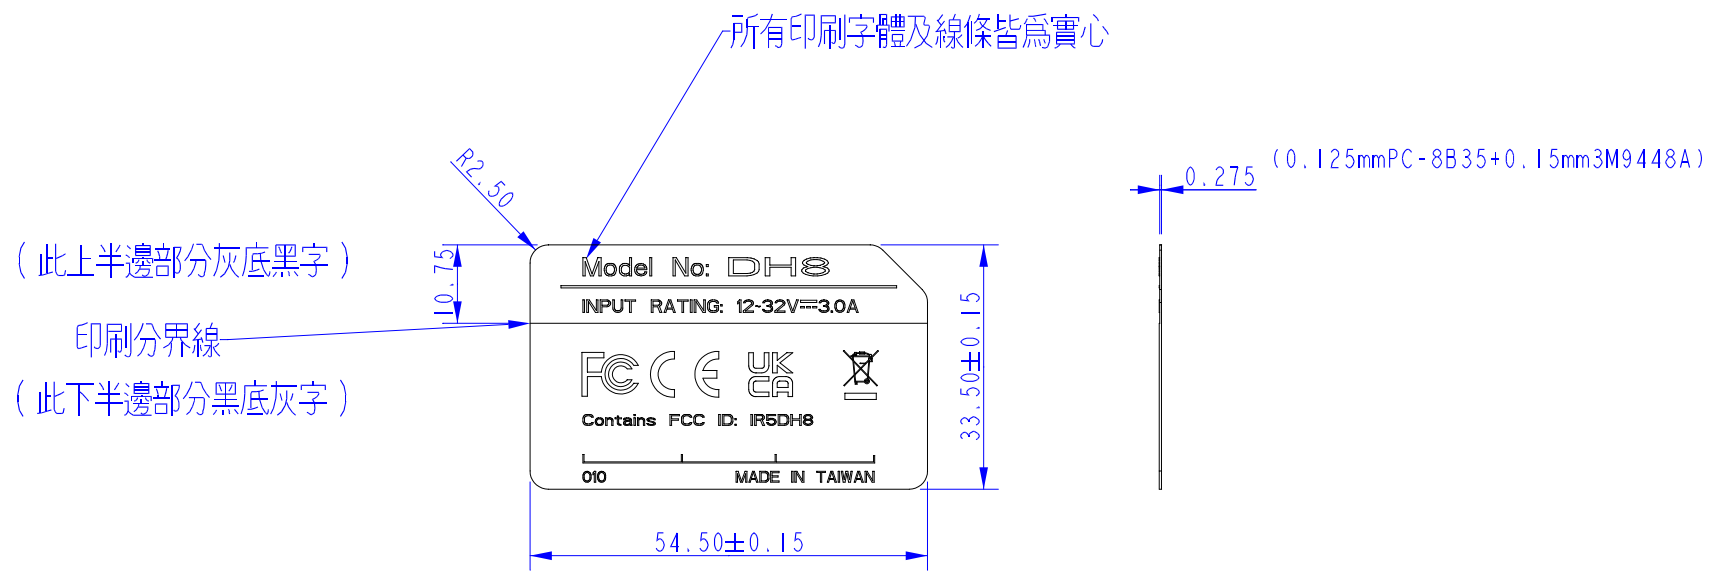

Label Location

- 註：
1. 灰色為：Panton Cool Gray 9C
 2. 刀模共用G632190000

4				mildef		MiDef Crete Inc.	
3				APPROVED		MATERIAL (0.125mmPC-8B35+0.15mm3M9448A)	
2				CHECKED		DRAWING No. LDH80020	
1				DESIGNED Jichi Li		MODEL DH8	
SYM.		DATE		DESCRIPTION OF REVISIONS DRAWING		REV 0	
Tolerance		請參照CNS4027-12等級		PART No. G632190010		TITLE MODEL LABEL (BVA/WLAN), DH8	
3RD. ANGLE'S		UNIT mm		SIZE A4		SCALE 1:1	
				SHEET 1 OF 1			