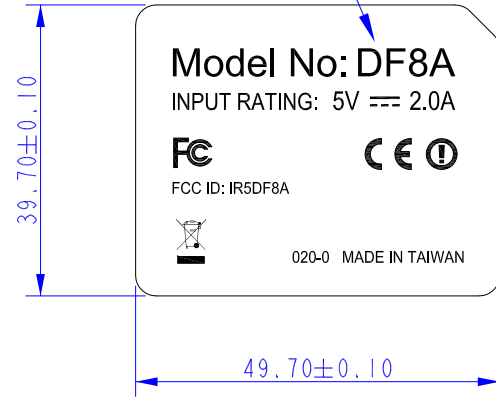

印刷PANTONE COOL Gray 6C

0.20 (0.125mmPC-8B35+0.05mm 3M467)

註： 1、背印黑底，字體印刷  
PANTONE COOL Gray 6C  
2、刀模同( G632807040 )

4				mildef MilDef Crete Inc.		MATERIAL (0.125mmPC-8B35+0.05mm 3M467)									
3								APPROVED		DRAWING No.	LDF84030	MODEL	DF8A	REV	0
2								CHECKED		PART No.	G632030020				
1								DESIGNED	Jichi Li	TITLE	MODEL LABEL(WLAN),DF8A				
SYM.	DATE	DESCRIPTION OF REVISIONS DRAWING		APPD											
Tolerance			請參照CNS4027-12等級												
3RD. ANGLE'S		UNIT	mm	SIZE	A4	SCALE	1:1	SHEET	1	OF	1				