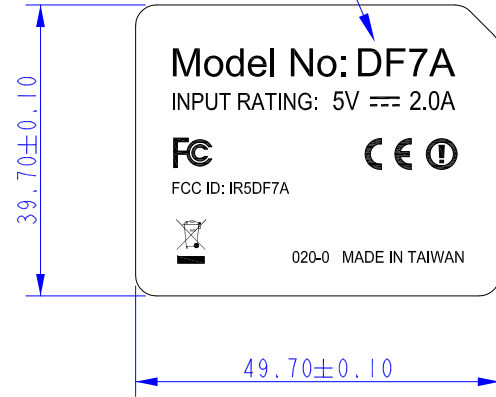

印刷PANTONE COOL Gray 6C

註： 1、背印黑底，字體印刷
PANTONE COOL Gray 6C
2、刀模同(G632807040)

4		3		2		1		SYM.		DATE		DESCRIPTION OF REVISIONS DRAWING		APPD		MilDef Crete Inc.							
Tolerance		請參照CNS4027-12等級																					
3RD. ANGLE'S				UNIT		mm		SIZE		A4		SCALE		1:1		SHEET 1 OF 1							
APPROVED		CHECKED		DESIGNED		Jichi Li		MATERIAL		(0.125mmPC-8B35+0.05mm 3M467)		DRAWING No.		LDF74030		MODEL		DF7A		REV		0	
PART No.		G632708020		TITLE		MODEL LABEL(WLAN),DF7A																	