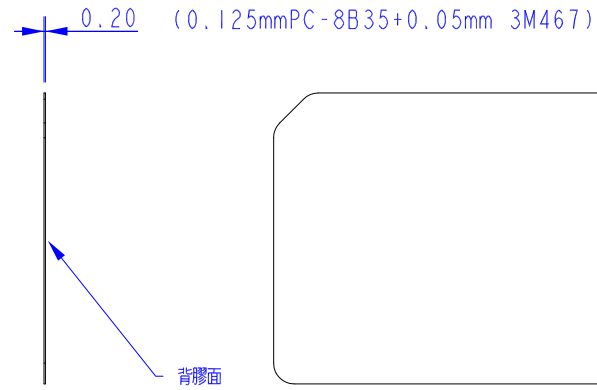

印刷PANTONE COOL Gray 6C

註： 1、背印黑底，字體印刷
PANTONE COOL Gray 6C
2、刀模同(G632807040)

4		3		2		1		SYM.		DATE		DESCRIPTION OF REVISIONS DRAWING		APPD		MilDef Crete Inc.							
Tolerance		請參照CNS4027-12等級																					
3RD. ANGLE'S				UNIT		mm		SIZE		A4		SCALE		1:1		SHEET 1 OF 1							
APPROVED		CHECKED		DESIGNED		Jichi Li		MATERIAL		(0.125mmPC-8B35+0.05mm 3M467)		DRAWING No.		LDF74030		MODEL		DF7A		REV		0	
PART No.		G632708020		TITLE		MODEL LABEL(WLAN),DF7A																	