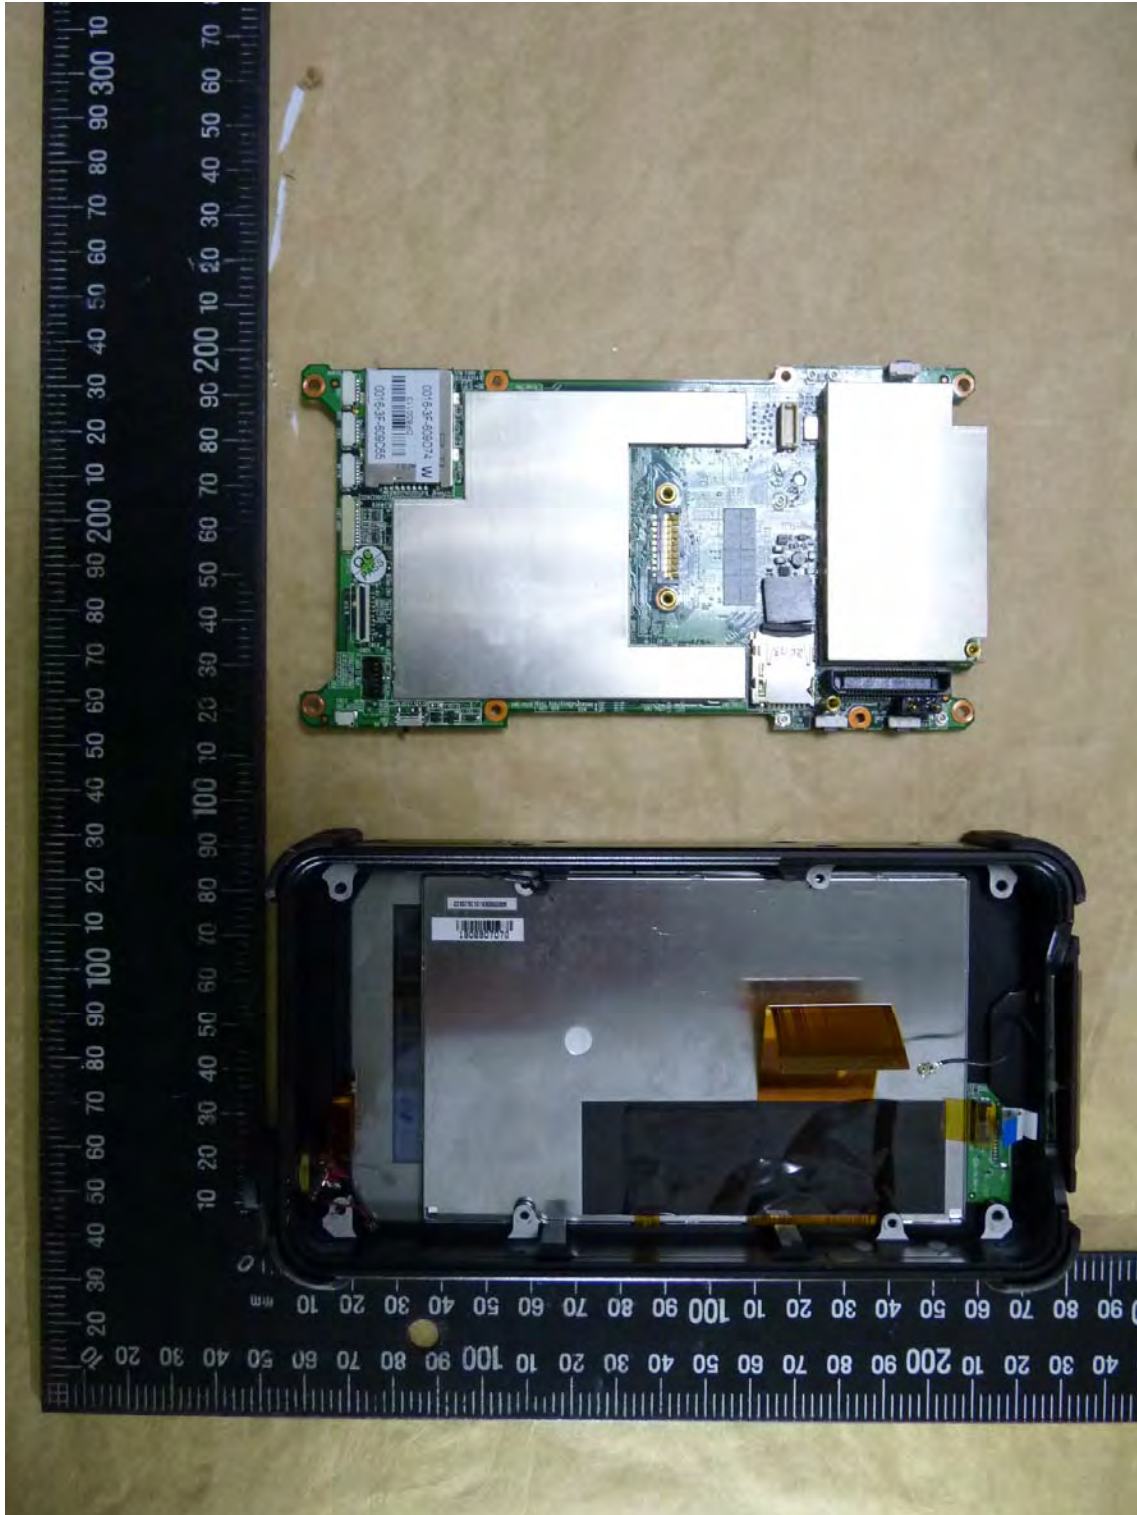

Registration number: W6M21301-12997-FCC
FCC ID: IR5DF6