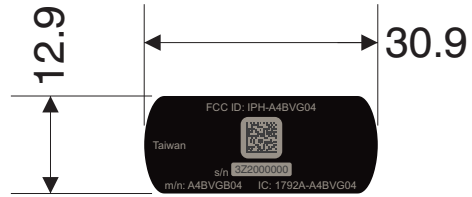

Label Drawing

(Dimensions in mm)

Note: All text is minimum 4 point font or larger

Label Placement

Back of device